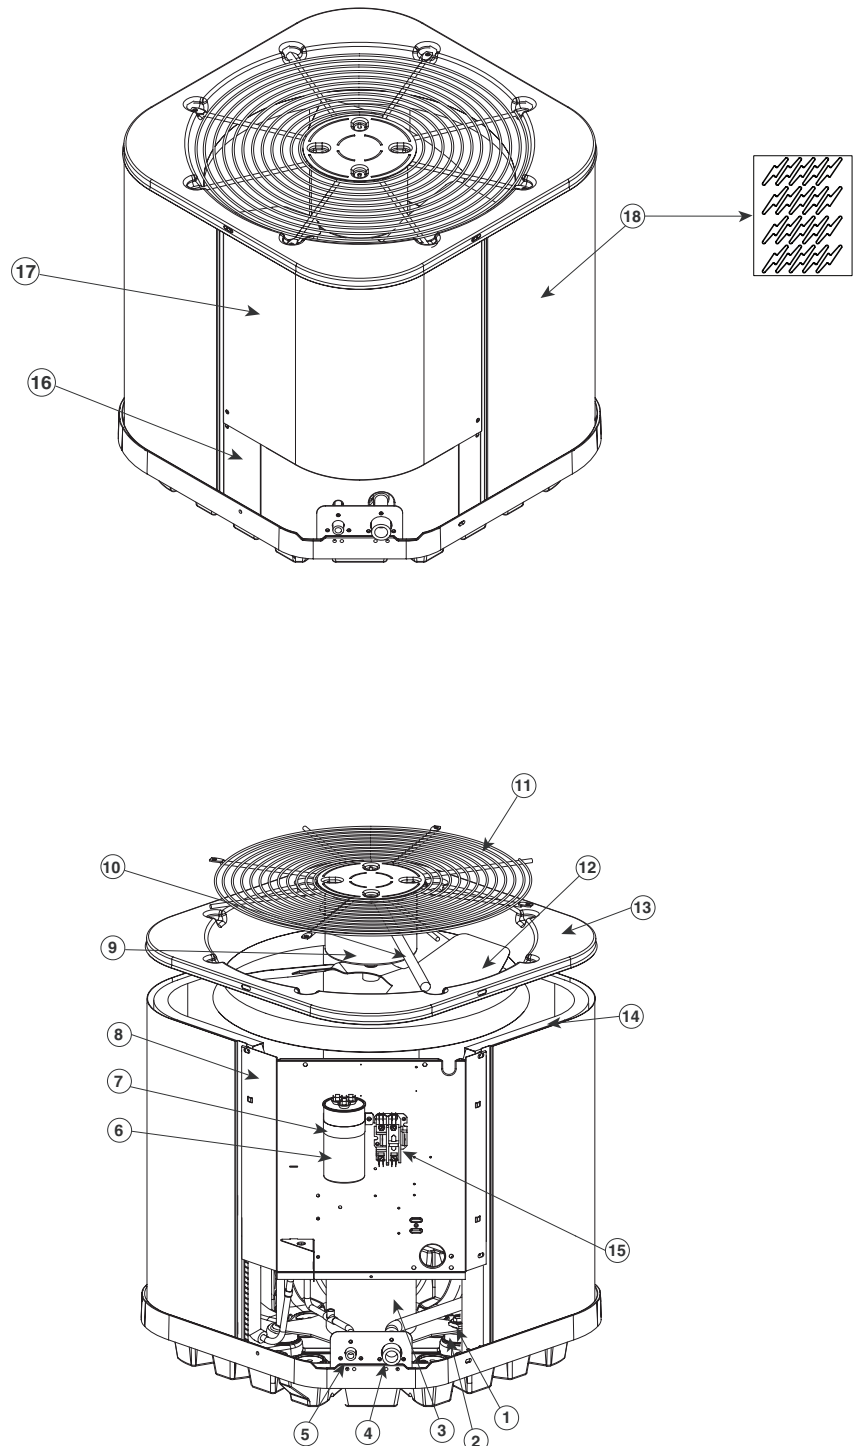

REPLACEMENT PARTS LIST

MANUFACTURED HOUSING SPLIT SYSTEM AIR CONDITIONER

JS4QE & JS6QF SERIES

14 SEER MODELS

ITEM #	COMPONENT
1	COMPRESSOR BOLT
2	COMPRESSOR GROMMET
3	COMPRESSOR
4	REFRIGERANT VALVE (LG)
5	REFRIGERANT VALVE (SM)
6	CAPACITOR
7	CAPACITOR STRAP
8	CONTROL BOX
9	OUTDOOR FAN MOTOR
10	MOTOR WIRE CONDUIT
11	OUTDOOR FAN GRILLE
12	OUTDOOR FAN BLADE
13	TOP PAN
14	OUTDOOR COIL
15	CONTACTOR
16	ACCESS PANEL
17	CONTROL BOX COVER
18	OUTDOOR COIL GUARD

JS4QE & JS6QF SERIES MANUFACTURED HOUSING SPLIT SYSTEM AIR CONDITIONER

COMPONENT	JS4QE-024KB	JS4QE-030KB	JS4QE-036KA	JS6QF-042K	JS6QF-048K
	922548J	922549J	922544J	1003414J	1003415J
CAPACITOR	01-0095	01-0097	01-0085	01-0273	01-0271
COMPRESSOR	622706R	622707R	918874	921463	921465
COMPRESSOR MOLDED PLUG	634797	634797	634660R	634660R	634660R
CONTACTOR	663864R	624712	624826	624712	624713
HIGH PRESSURE SWITCH	632473R	632473R	632473R	632473R	632473R
OUTDOOR COIL	664826R	2B5231R	664702R	664892R	664892R
OUTDOOR COIL GUARD	2B6463R	2B6602R	2B6604R	2B6606R	2B6606R
OUTDOOR FAN BLADE	667261R	667383	667383	667383	667351R
OUTDOOR FAN GRILLE	669334R	669335R	669335R	669335R	669335R
OUTDOOR FAN MOTOR	621919R	669335R	621990	622066	622066
PTCR	632691	632691	—	—	—
REFRIGERANT VALVE (LG)	664478	664478	664478	664479	664479
REFRIGERANT VALVE (SM)	664477	664477	664477	664477	664477
TOP PAN	496161R	496162R	496162R	496162R	496162R