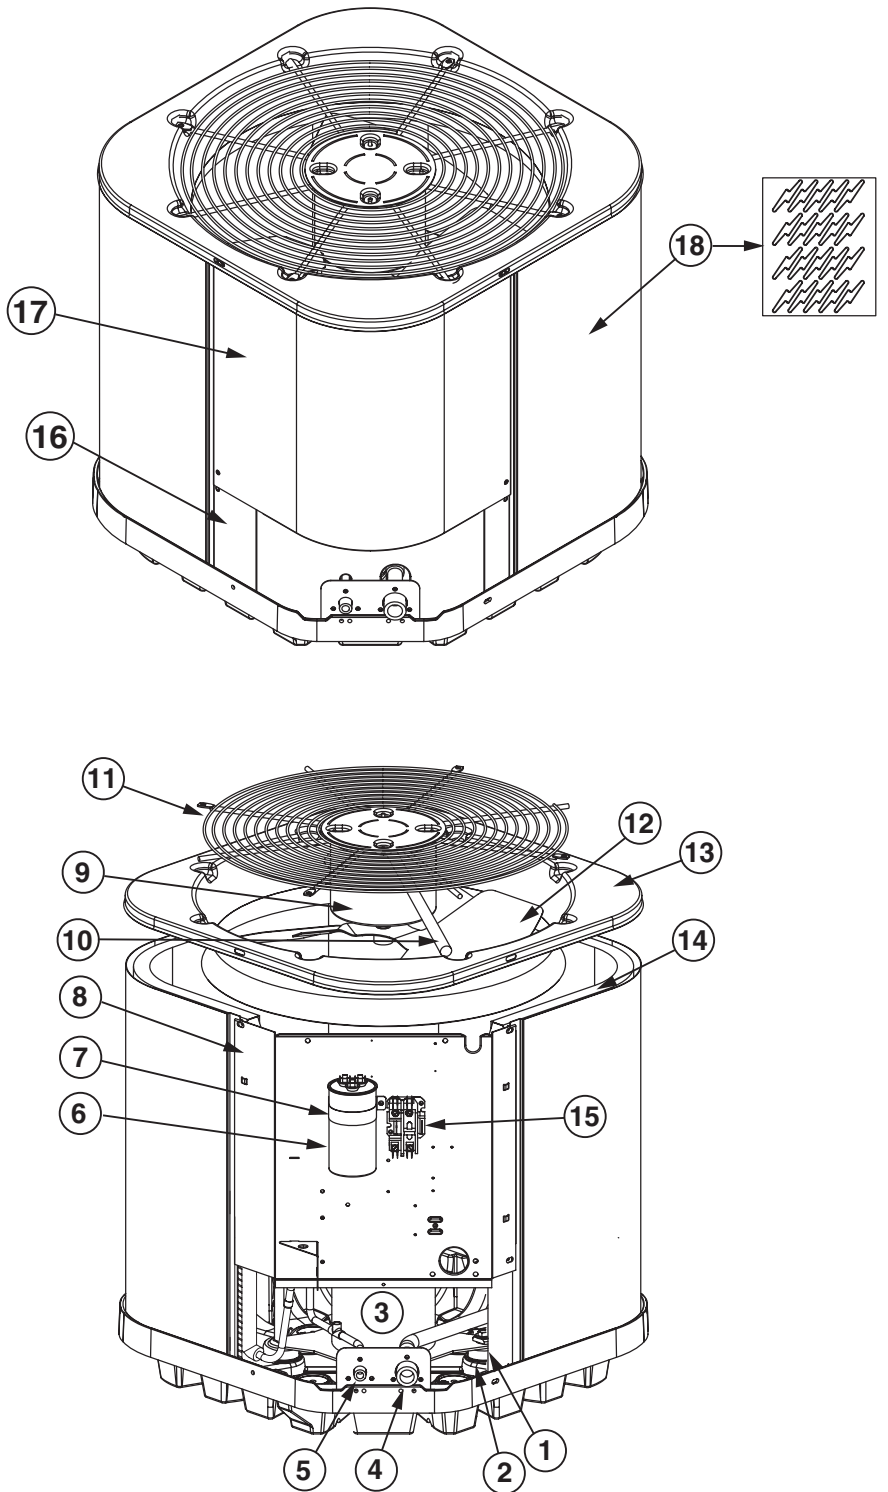

REPLACEMENT PARTS LIST

RESIDENTIAL SPLIT SYSTEM AIR CONDITIONER

JS6BD SERIES

13 SEER MODELS

ITEM #	COMPONENT
1	COMPRESSOR BOLT
2	COMPRESSOR GROMMET
3	COMPRESSOR
4	REFRIGERANT VALVE (LG)
5	REFRIGERANT VALVE (SM)
6	CAPACITOR
7	CAPACITOR STRAP
8	CONTROL BOX
9	OUTDOOR FAN MOTOR
10	MOTOR WIRE CONDUIT
11	OUTDOOR FAN GRILLE
12	OUTDOOR FAN BLADE
13	TOP PAN
14	OUTDOOR COIL
15	CONTACTOR
16	ACCESS PANEL
17	CONTROL BOX COVER
18	OUTDOOR COIL GUARD

JS6BD REPLACEMENT PARTS LIST

COMPONENT	JS6BD-018KA	JS6BD-024K	JS6BD-030K	JS6BD-036K
	921759J (N)	920813J (N)	920814J (N)	920815J (N)
CAPACITOR	622627	01-0097	01-0098	01-0292
COMPRESSOR	622623	622624R	622625R	622508R
COMPRESSOR MOLDED PLUG	634797	634797	634797	634797
CONTACTOR	1014863R	1014863R	1014863R	1014863R
HIGH PRESSURE SWITCH	632473R	632473R	632473R	632473R
OUTDOOR COIL	1009900R	1009900R	1009900R	2A9973R
OUTDOOR COIL GUARD	2B6462R	2B6462R	2B6462R	—
OUTDOOR FAN BLADE	667392R	667261R	667261R	667396
OUTDOOR FAN GRILLE	669334R	669334R	669334R	669334R
OUTDOOR FAN MOTOR	621952	621919	621919	621917
PTCR	632691	632691	632691	632691
REFRIGERANT VALVE (LG)	663864R	663864R	663864R	663864R
REFRIGERANT VALVE (SM)	663862R	663862R	663862R	663862R
TOP PAN	496161R	496161R	496161R	496161R