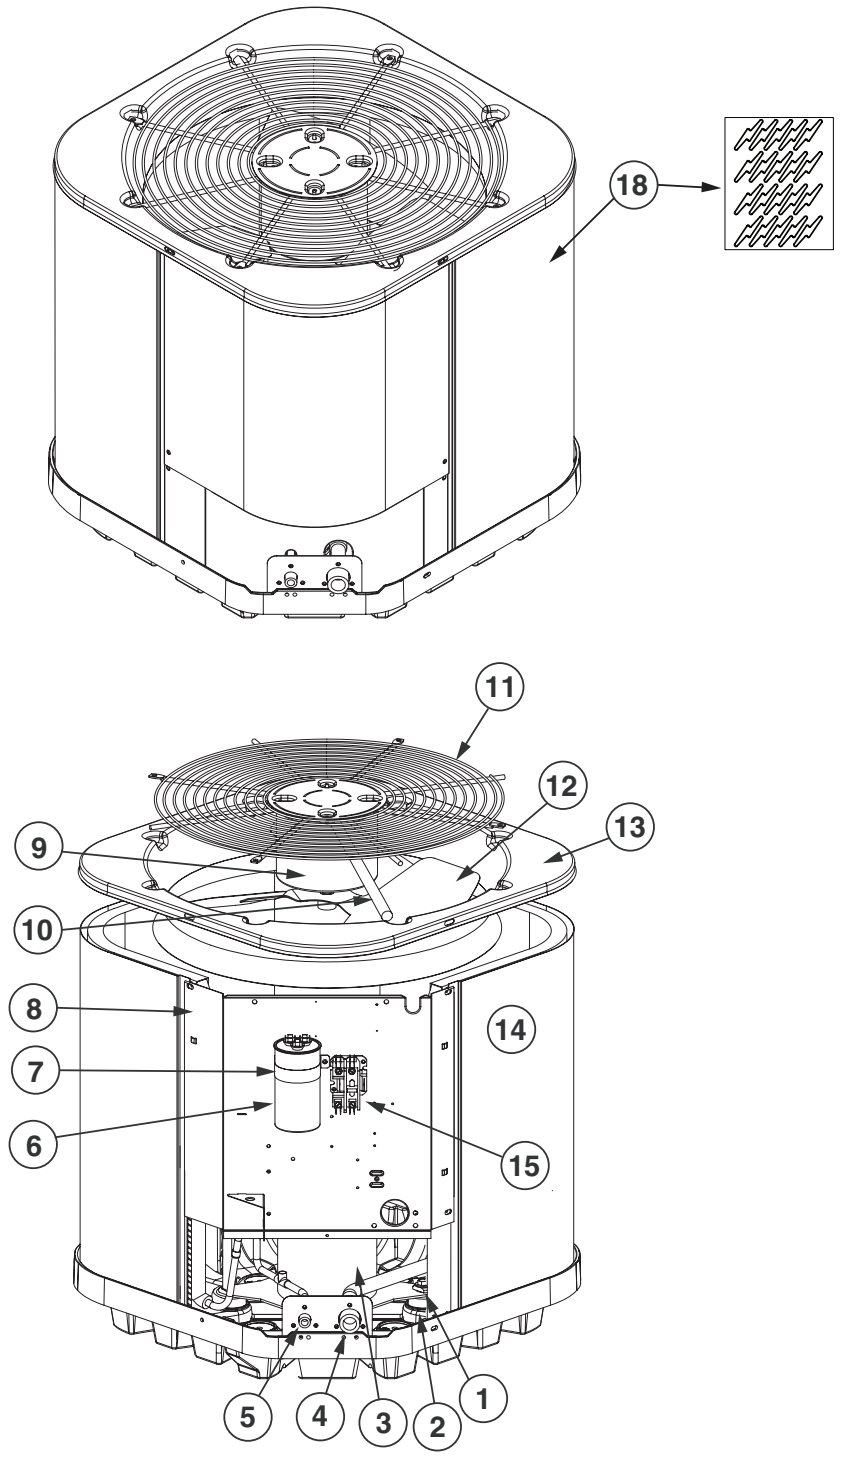

REPLACEMENT PARTS LIST

RESIDENTIAL SPLIT SYSTEM AIR CONDITIONER

JS6BE SERIES

14 SEER MODELS

ITEM #	COMPONENT
1	COMPRESSOR BOLT
2	COMPRESSOR GROMMET
3	COMPRESSOR
4	REFRIGERANT VALVE (LG)
5	REFRIGERANT VALVE (SM)
6	CAPACITOR
7	CAPACITOR STRAP
8	CONTROL BOX
9	OUTDOOR FAN MOTOR
10	MOTOR WIRE CONDUIT
11	OUTDOOR FAN GRILLE
12	OUTDOOR FAN BLADE
13	TOP PAN
14	OUTDOOR COIL
15	CONTACTOR
16	ACCESS PANEL
17	CONTROL BOX COVER
18	OUTDOOR COIL GUARD

JS6BE SERIES RESIDENTIAL SPLIT SYSTEM AIR CONDITIONER

COMPONENT	JS6BE-018K	JS6BE-024K	JS6BE-030K	JS6BE-036K
	922237J	922238J	922239J	922240J
CAPACITOR	01-0095	01-0095	01-0097	01-0097
COMPRESSOR	622705R	622706R	622707R	622707R
COMPRESSOR MOLDED PLUG	634797R	634797R	634797R	634797R
CONTACTOR	624826R	624826R	624826R	624826R
HIGH PRESSURE SWITCH	632473R	632473R	632473R	622171R
OUTDOOR COIL	1009906R	1009906R	1009903R	1009905R
OUTDOOR COIL GUARD	2B6463R	2B6463R	2B6602R	2B6604R
OUTDOOR FAN BLADE	667261R	667261R	667383R	667383R
OUTDOOR FAN GRILLE	669334R	669334R	669335R	669335R
OUTDOOR FAN MOTOR	621919R	621919R	669335R	622171R
PTCR	632691R	632691R	632691R	632691R
REFRIGERANT VALVE (LG)	663864R	663864R	663864R	663864R
REFRIGERANT VALVE (SM)	663862R	663862R	663864R	663862R
TOP PAN	496161R	496161R	496162R	496162R