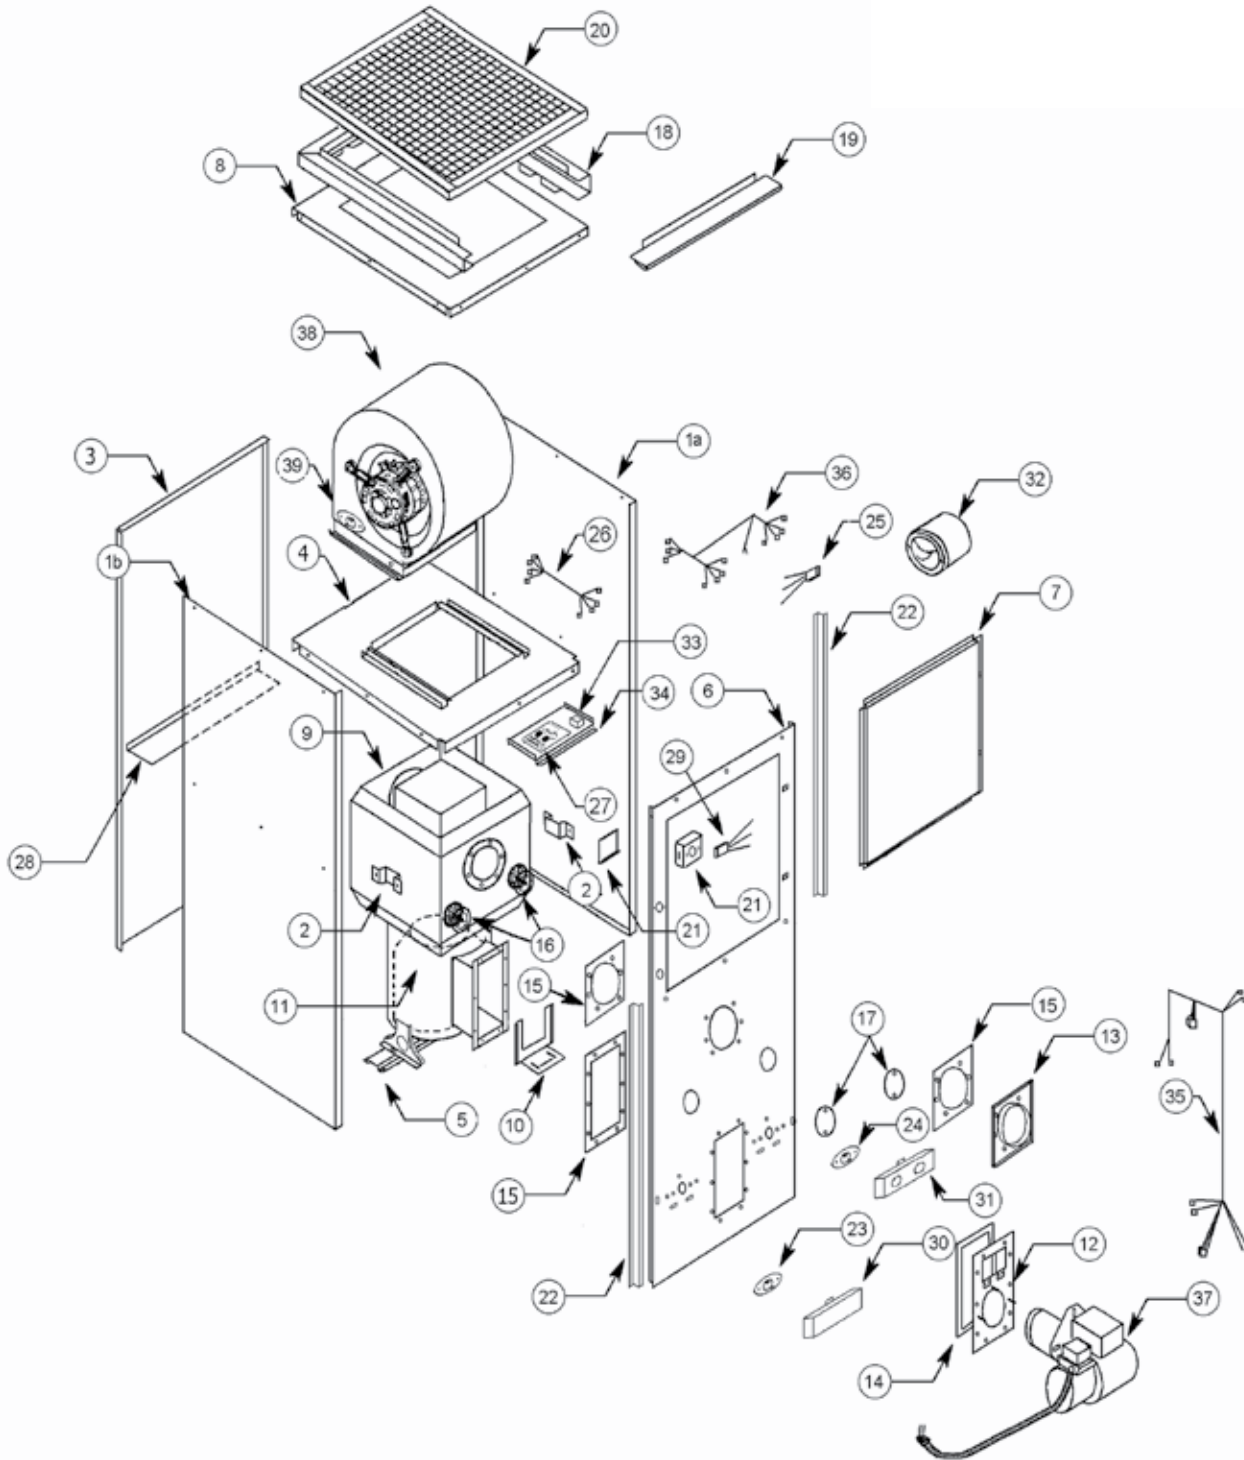

Model O4MD-140A-16-FA

MODEL O4MD-140A-16-FA COUNTERFLOW/HORIZONTAL OIL FURNACES

ITEM	DESCRIPTION	140A-16-FA
1a	Right Side Panel	OL30360N
1b	Left Side Panel	OL30351N
2	Side Panel Heat Exchanger Support (2 per unit)	OL27038
3	Rear Panel	OL30353N
4	Blower Division Panel Assembly	OL30354
5	Base Heat Exchanger Support	OL26975
6	Front Panel	OL30350N
7	Blower Access Door	OL30363N
	Door Handle - P2-41	OL28673
	Logo Bezel	OL28479
	Logo Label	OL28563
8	End Panel	OL30352
9	Heat Exchanger Assembly	OL30380
10	Firepot Retainer Bracket	OL27068
11	Replacement Combustion Chamber	OL27000WP
12	Oil Burner Mounting Plate Assembly	OL29873
	Inspection Door Gasket	OL29871
13	Flue Connector	OL28306
14	Pouch Gasket	OL2080175
15	Flue Pipe Gasket	OL21994
16	Radiator Cleanout Cover Assembly	OL1061A
	Cleanout Cover Gasket	OL2080176
17	Casing Clean-out Cover	OL3011325A
18	Filter Frame	OL21260
19	Filter Frame End Support	OL21306
20	Air Filter - 20x20x1 (Permanent)	OL2180032
21	Junction Box	OL28723
22	Channel Wire Retainer	OL29027
23	Limit Control 60T11BOF L150°F	OL29197
24	Limit Control 60T11BOF L160°F	OL29662
25	Wire Harness Junction Box to Control	OL30392
26	Wire Harness Blower Direct drive	OL30391
27	Fan Timer CONtrol: Honeywell ST9103A or UTC 1158-150	OL29388
28	Air Baffle	OL30364
29	Wire Harness, Supply	OL29366
30	Limit Cover, Left	OL30240
31	Limit Cover, Right	OL30195
32	Draft Regulator 6"	OL12240
33	Transformer	OL27738
34	Control Panel	OL30355
35	Wire Harness Burner to Timer Board	OL30390
36	Wire Harness Transformer to Timer Board	OL30393
37	Beckett Oil Burner AF76XN	OL27007
	Burner Motor 1/7 HP 3450 RPM PSC	OL29689
	Beckett Clean-cut Oil Pump A2EA6520	622090
	Solid State Igniter FRANCE 10SAY-04	OL29522
	Primary Combustion Control R7184A	OL29664
	Air Tube Combination AF76XN	OL27610
	Flame Retention Head (O4MD-140A-16-FA 91,000 to 117,000 BTUH)	OL11961
	Flame Retention Head (O4MD-140A-16-FA 128,000 BTUH)	OL12646
Nozzle 1.00/60°A (O4MD-140A-16-FA 117,000 BTUH)	660639	
Nozzle 1.10/70° A (O4MD-140A-16-FA 128,000 BTUH)	660644	
38	Blower Assembly, Complete, Direct Drive, 1/2 hp, 4-speed	OL30387
	Blower Housing and Wheel, GT12-10 DD	OL17559
	Blower Wheel, GT12-10 DD	OL29692
	Blower Motor, 3/4 hp, 4-speed	OL27161
	Motor Mounting Band - TR6884B	OL17811
	Motor Mount Arms - 12-12 DD Blower (3 per unit)	OL17812
	Motor Run Capacitator, 20 mfd @ 370 vac	OL27745
Blower Slide Rail	OL29026	
39	Auxillary Limit L130°F 60T11 BOF	OL30388
	Sub Base (not shown)	OL006000073N