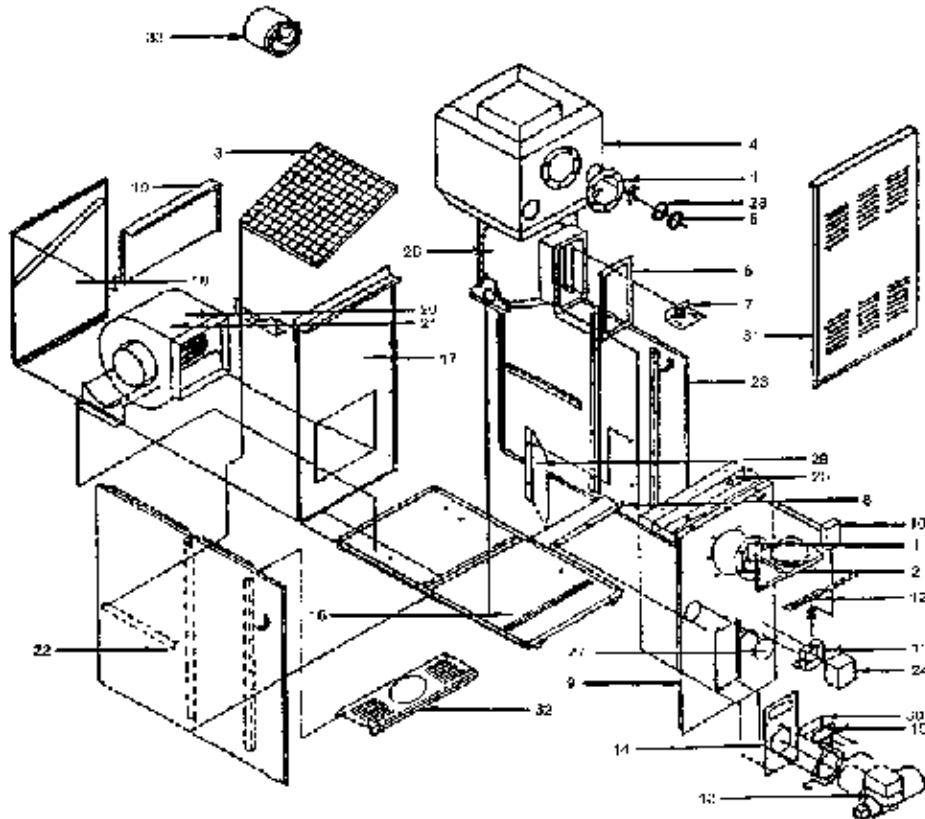

Model O4LD-140, 168F