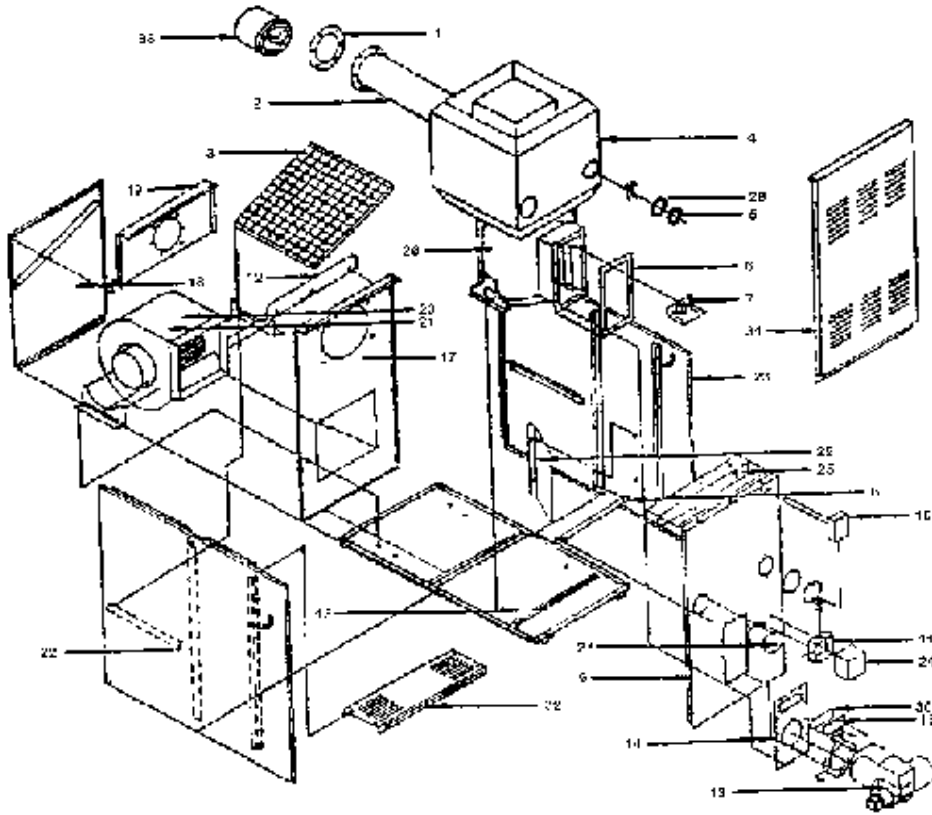

Model O4LD-140, 168R