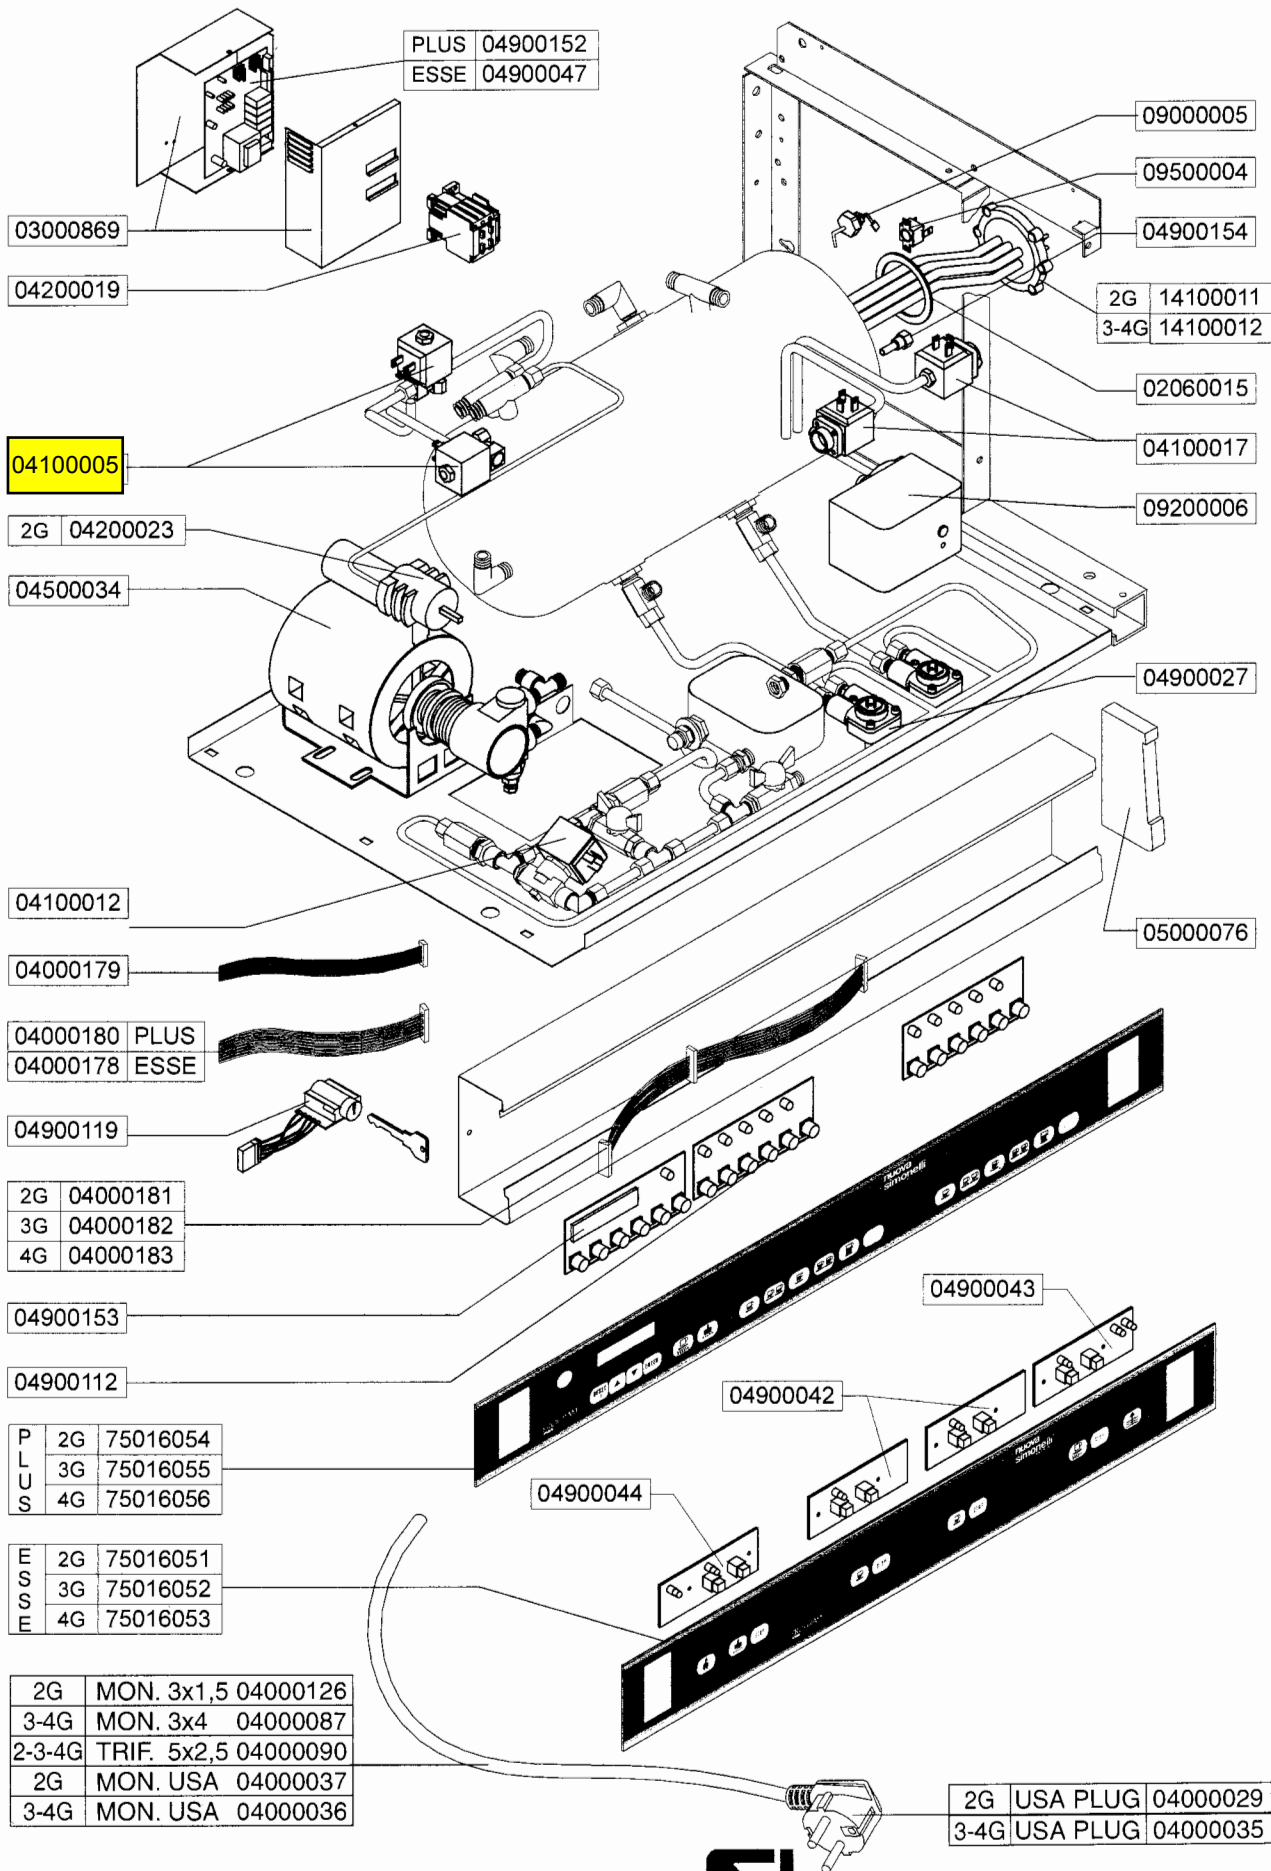

PARTI ELETTRICHE GRUPPI 2 - 3 - 4 ELECTRIC PARTS GROUPS 2 - 3 - 4