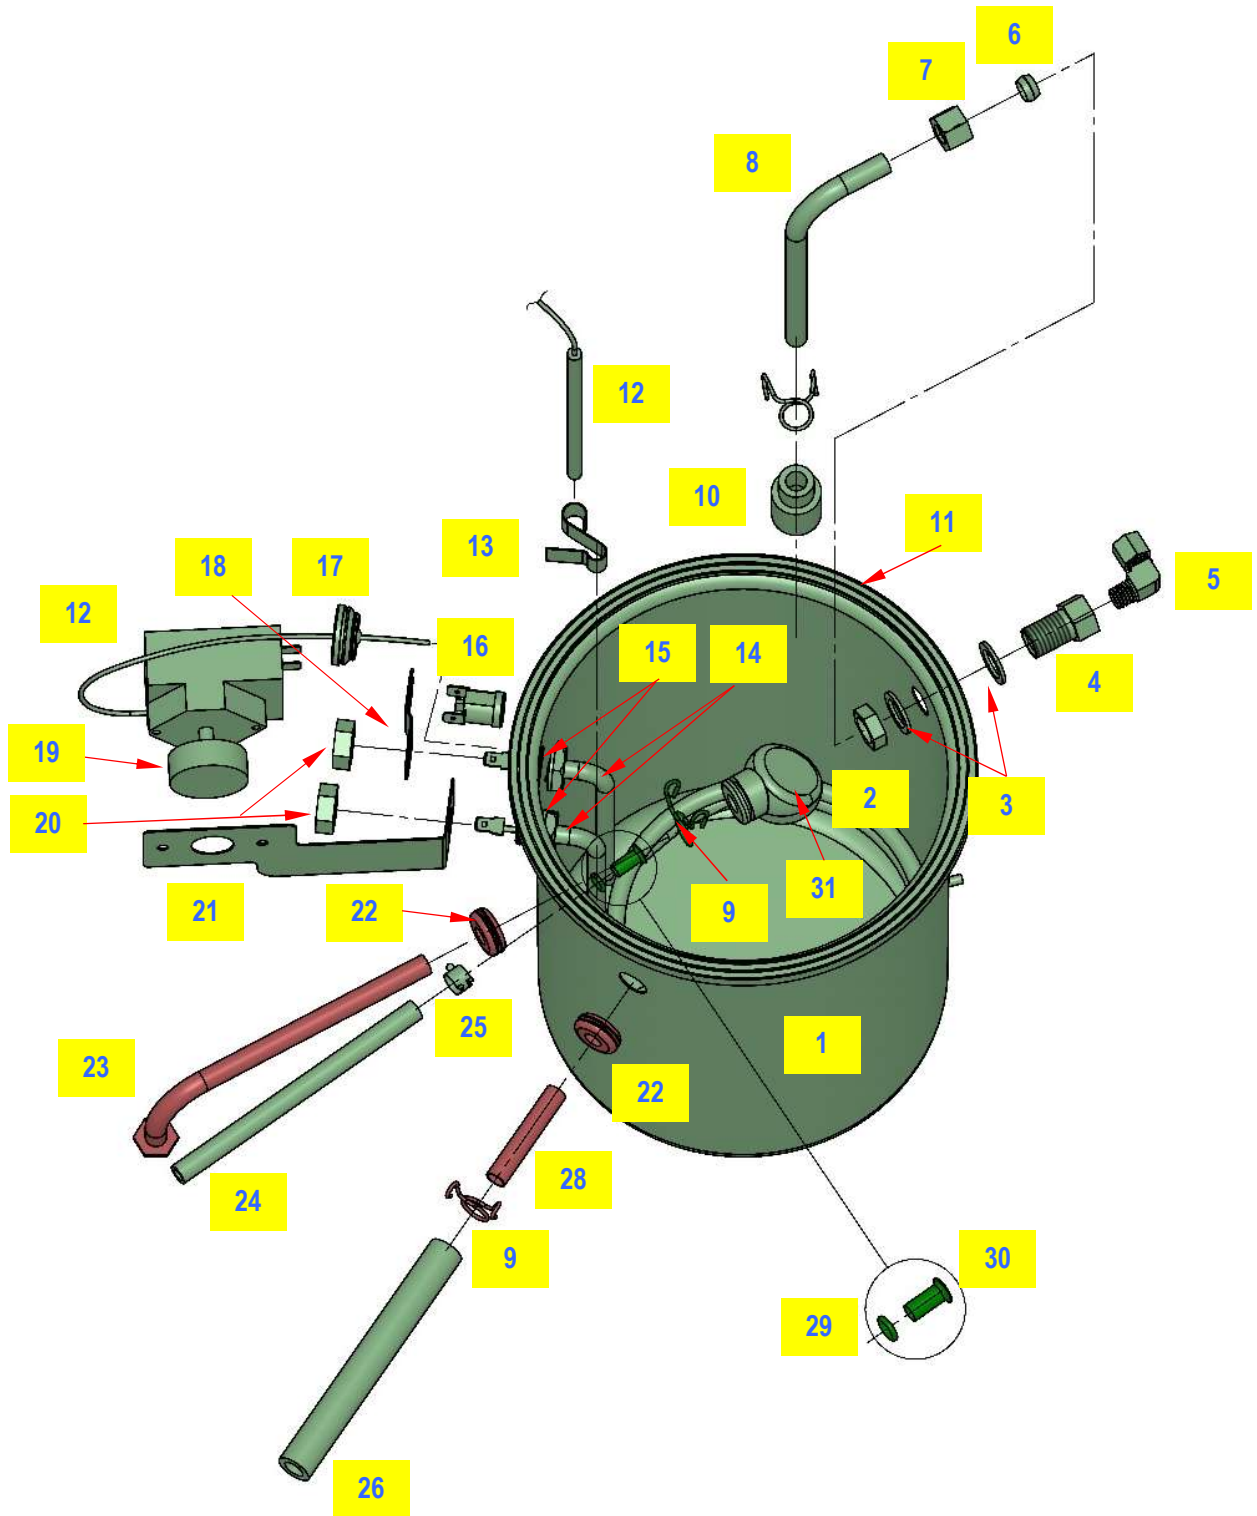

ACE Series

Automatic Coffee Brewer: Glass Decanter, Thermal Carafe, Thermal Dispenser, & Thermal Airpot

ACE Tank Assembly, [New Style]

ACE Series

Automatic Coffee Brewer: Glass Decanter, Thermal Carafe, Thermal Dispenser, & Thermal Airpot

ACE Tank Assembly, [New Style]

Item	Part No.	Description
1	102797	TANK, SPOTWELD FAUCET – ACE SERIES
2	100431	NUT, 9/16-24 X 11/16" HEX
3	100030	BRASS GASKET, .566" ID X .811" OD X .064" THICK – TINPLATED
4	102831	FITTING, 3/8" C X 1/8" NPT
5	100149	MALE ELBOW, 1/4" C X 1/8" NPT
6	100166	SLEEVE, 3/8" C – BRASS
7	100170	NUT, 3/8" C – BRASS
8	152701	INLET TUBE, 3/8" DIA. X 5.53" LENGTH X 90°
9	111635	HOSE CLAMP, .574" ID
10	111105	SILICONE NIPPLE
11	781171	SILICONE TANK GASKET – 23" DIA.
12	704215	MAIN THERMOSTAT – RS 4.78 ACE/FC
13	100209	THERMOSTAT CAPILLARY CLIP
14	102581-10	HEATING ELEMENT, 1100W 120V
14A	102580-10	HEATING ELEMENT, 1400W 120V
14B	100071-10	HEATING ELEMENT, 1750W 120V
14C	102850-10	HEATING ELEMENT, 3500W 240V
15	100409	BRASS GASKET, .520" ID TIN PLATED
16	111593	HI-LIMIT THERMOSTAT, 221°F 25A
17	500039	SILICONE GROMMET, .060" DIA – SLIT
18	100269	HI-LIMIT THERMOSTAT BRACKET
19	100043	THERMOSTAT KNOB – [MAIN]
20	100190	JAM NUT, BRASS 1/2 – 20
21	108104	THERMOSTAT BRACKET – MAIN ACE SERIES
22	101938*	SILICONE GROMMET, .359" ID x .875" OD Has Been Deleted.
23	704156	SPRAY HEAD TUBE ASSEMBLY, 5.66" X 90°
24	101135	SILICONE TUBING, 1/4" ID X 3/8" OD X 6.50" LENGTH [Alt. Number:152218 – 1/4"ID X 3/8" OD X 100']
25	100440	HOSE CLAMP, 3/8" ID
26	102874	SILICONE TUBING, 3/8" ID X 5/8" OD X 9.0" LENGTH [Alt. Number:152213 – 3/8" ID X 5/8" OD X 100']
27	411039	HOSE CLAMP, .510" ID
28	102835*	151741 STAINLESS STEEL TUBE, 3/8" X 2.0" L Replaced by 102835 Bulk Head Faucet Outlet
29	330509	"O"-RING, -010.23 X .379" EPDM A70 – BLACK
30	201112	BRASS INSERT, 1/4" ID TUBE
31	110595	SILICONE VACUUM BREAKER
NA	100030*	Has Been Added To The ACE New Style Tank Assembly, Faucet Hole
NA	100431*	Has Been Added To The ACE New Style Tank Assembly, Faucet Hole