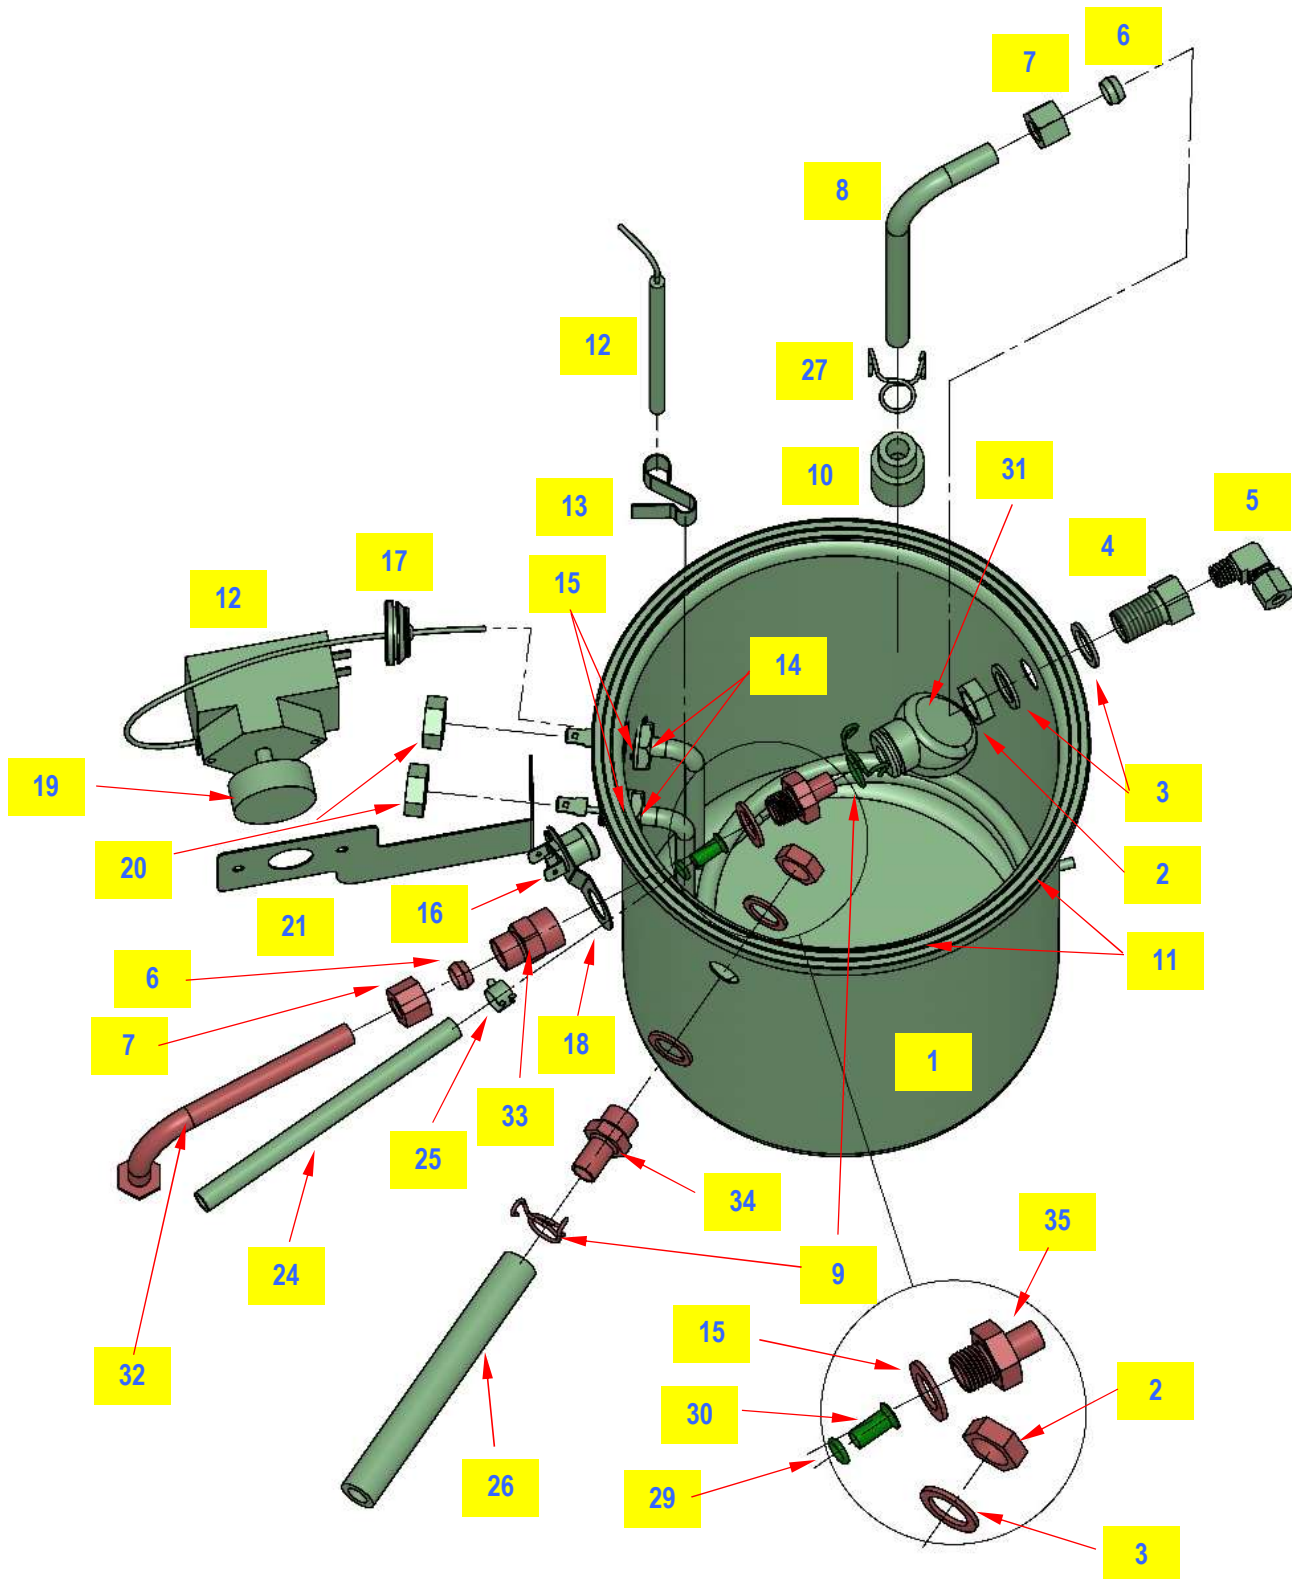

ACE Series

Automatic Coffee Brewer: Glass Decanter, Thermal Carafe, Thermal Dispenser, & Thermal Airpot

ACE Tank Assembly, Legacy [Old Style]

ACE Series

Automatic Coffee Brewer: Glass Decanter, Thermal Carafe, Thermal Dispenser, & Thermal Airpot

ACE Tank Assembly, Legacy [Old Style]

Item	Part No.	Description
1	102797	TANK, SPOTWELD FAUCET – ACE SERIES
2	100431	NUT, 9/16-24 X 11/16" HEX
3	100030	BRASS GASKET, .566" ID X .811" OD X .064" THICK – TINPLATED
4	102831	FITTING, 3/8" C X 1/8" NPT
5	100149	MALE ELBOW, 1/4" C X 1/8" NPT
6	100166	SLEEVE, 3/8" C – BRASS
7	100170	NUT, 3/8" C – BRASS
8	152701	INLET TUBE, 3/8" DIA. X 5.53" LENGTH X 90°
9	111635	HOSE CLAMP, .574" ID
10	111105	SILICONE NIPPLE
11	781171	SILICONE TANK GASKET – 23" DIA.
12	704215	MAIN THERMOSTAT – RS 4.78 ACE/FC
13	100209	THERMOSTAT CAPILLARY CLIP
14	102581-10	HEATING ELEMENT, 1100W 120V
14A	102580-10	HEATING ELEMENT, 1400W 120V
14B	100071-10	HEATING ELEMENT, 1750W 120V
14C	102850-10	HEATING ELEMENT, 3500W 240V
15	100409	BRASS GASKET, .520" ID X .811" OD X .064" THICK – TINPLATED
16	111593	HI-LIMIT THERMOSTAT, 221°F 25A
17	500039	SILICONE GROMMET, .060" DIA – SLIT
18	100269	HI-LIMIT THERMOSTAT BRACKET
19	100043	THERMOSTAT KNOB – [MAIN]
20	100190	JAM NUT, BRASS 1/2 – 20
21	108104	THERMOSTAT BRACKET – MAIN ACE SERIES
24	701942	SILICONE TUBING, 1/4" ID X 3/8" OD X 5.25" LENGTH [Alt. Number:152218 – 1/4"ID X 3/8" OD X 100']
25	100440	HOSE CLAMP, 3/8" ID
26	102874	SILICONE TUBING, 3/8" ID X 5/8" OD X 9.0" LENGTH [Alt. Number:152213 – 3/8" ID X 5/8" OD X 100']
27	411039	Hose Clamp, .510" ID
29	330509	"O"-RING, .010.23 X .379" EPDM A70 – BLACK
30	201112	BRASS INSERT, 1/4" ID TUBE
31	110595	SILICONE VACUUM BREAKER
32	102783	SPRAY HEAD TUBE ASSEMBLY – ACE SERIES
33	100135	BULKHEAD FITTING – SPRAY HEAD
34	102835	BULKHEAD FITTING – FAUCET
35	108248	FITTING, 1/4" NPD X 3/8" TUBE