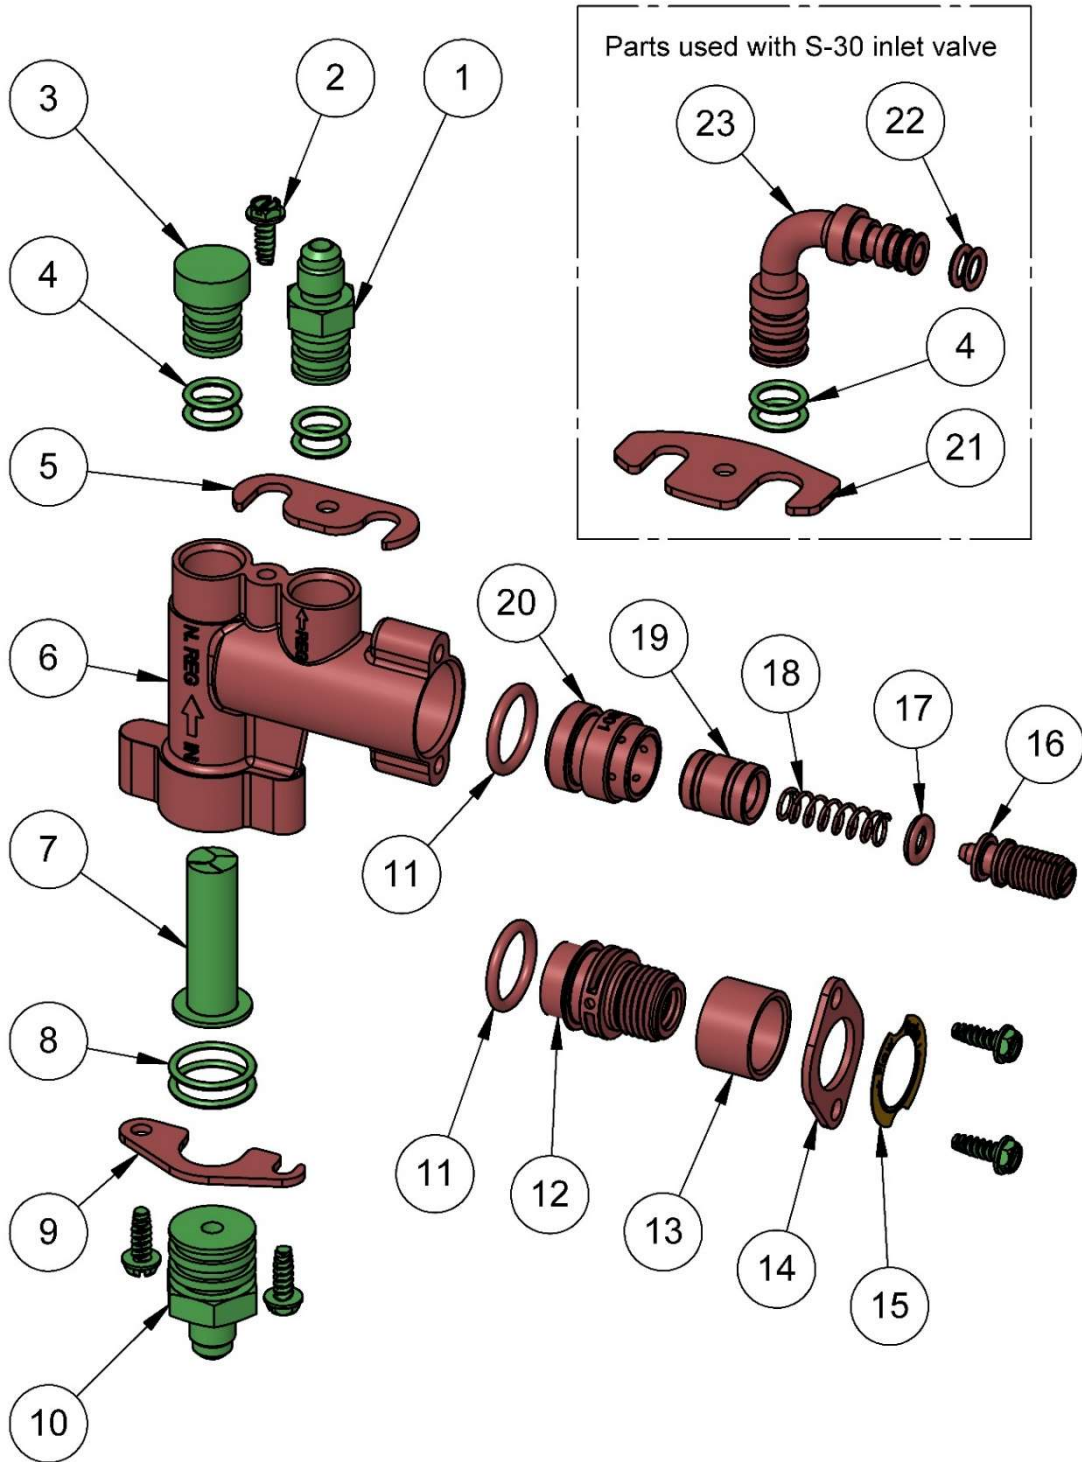

ACE Series

Automatic Coffee Brewer: Glass Decanter, Thermal Carafe, Thermal Dispenser, & Thermal Airpot

Flow Control Information for PDS [New Style – PN: 330538]

ACE Series

Automatic Coffee Brewer: Glass Decanter, Thermal Carafe, Thermal Dispenser, & Thermal Airpot

PDS Flow Control Valve Legacy [Old] Style and SPDS Flow Control Valve New Style Parts. **Note:** Green Colored Parts are Interchangeable between PDS & SPDS Valves. Red Colored Parts Are Not.

Item	Part Number	Description
1	110220	ADAPTER, 1/4" FL X 1/2" WITH "O"-RING [O-RINGS INCLUDED]
2	110223	SCREW, 8 X 1/2" SS HEX HEAD
3	110108	PLUG, 1/2" "O"-RING ["O-RINGS" INCLUDED]
4	110218	"O"-RING, 3/8" ID X 1/2" OD
5	330571	RETAINER, SPDS OUTLET FITTINGS – 14 GA.
6	330548	BODY, FLOW CONTROL – SPDS
7	110114	FILTER SCREEN, SS
8	110219	"O"-RING, 5/8" ID X 3/4" OD
9	330572	RETAINER, SPDS INLET FITTINGS – 14 GA.
10	110221	ADAPTER, 1/4" FL X 3/4" "O"-RING ["O"-RING INCLUDED]
11	800002	"O"-RING, 5/8" ID X 13/16" OD
12	330579	BONNET, FLOW ADJUSTMENT SPDS ["O"-RING INCLUDED]
13	330547	SLEEVE, BONNET SPDS
14	330563	RETAINER, BONNET SPDS – 14 GA.
15	330573	LABEL, FLOW RATE ADJUSTMENT SPDS
16	330580	PLUG, FLOW ADJUSTMENT ASSEMBLY – RED/LOW ["O"-RING INCLUDED]
17	330564	"O"-RING, 1/4" ID X 7/16" OD
18	330545	SPRING, LOW FLOW – SPDS
19	330543	PISTON, LOW FLOW – SPDS
20	330577	SLEEVE ASSEMBLY, SPDS ["O"-RING INCLUDED]
21	330570	RETAINER, SPDS OUTLET – 1ST RUN 330541 [OTHER USE 110580]
22	330509	"O"-RING, 1/4" ID X 3/8" OD
23	330574	ELBOW, 3/8" "O"-RING X 1/2" "O"-RING [INCLUDES 4 "O"-RINGS]

TIMER SETTING REQUIRED TO OBTAIN DESIRED VOLUME									
DESIRED	RED INDICATES LOW FLOW					GREEN INDICATES HI FLOW			
VOLUME IN GPM	0.175	0.200	0.220	0.250	0.300	0.350	0.500	0.750	1.000
BREW TIME FOR:									
1 LITER	91	79	71	63	53	45	32	21	16
64 OZ.	171	150	136	120	100	86	60	40	30
72 OZ.	193	169	153	135	113	96	68	45	34
2.2 LITERS	199	174	159	139	116	100	70	46	35
2.5 LITERS	226	198	180	159	132	113	79	53	40
BREW TIME SHOWN IN SECONDS