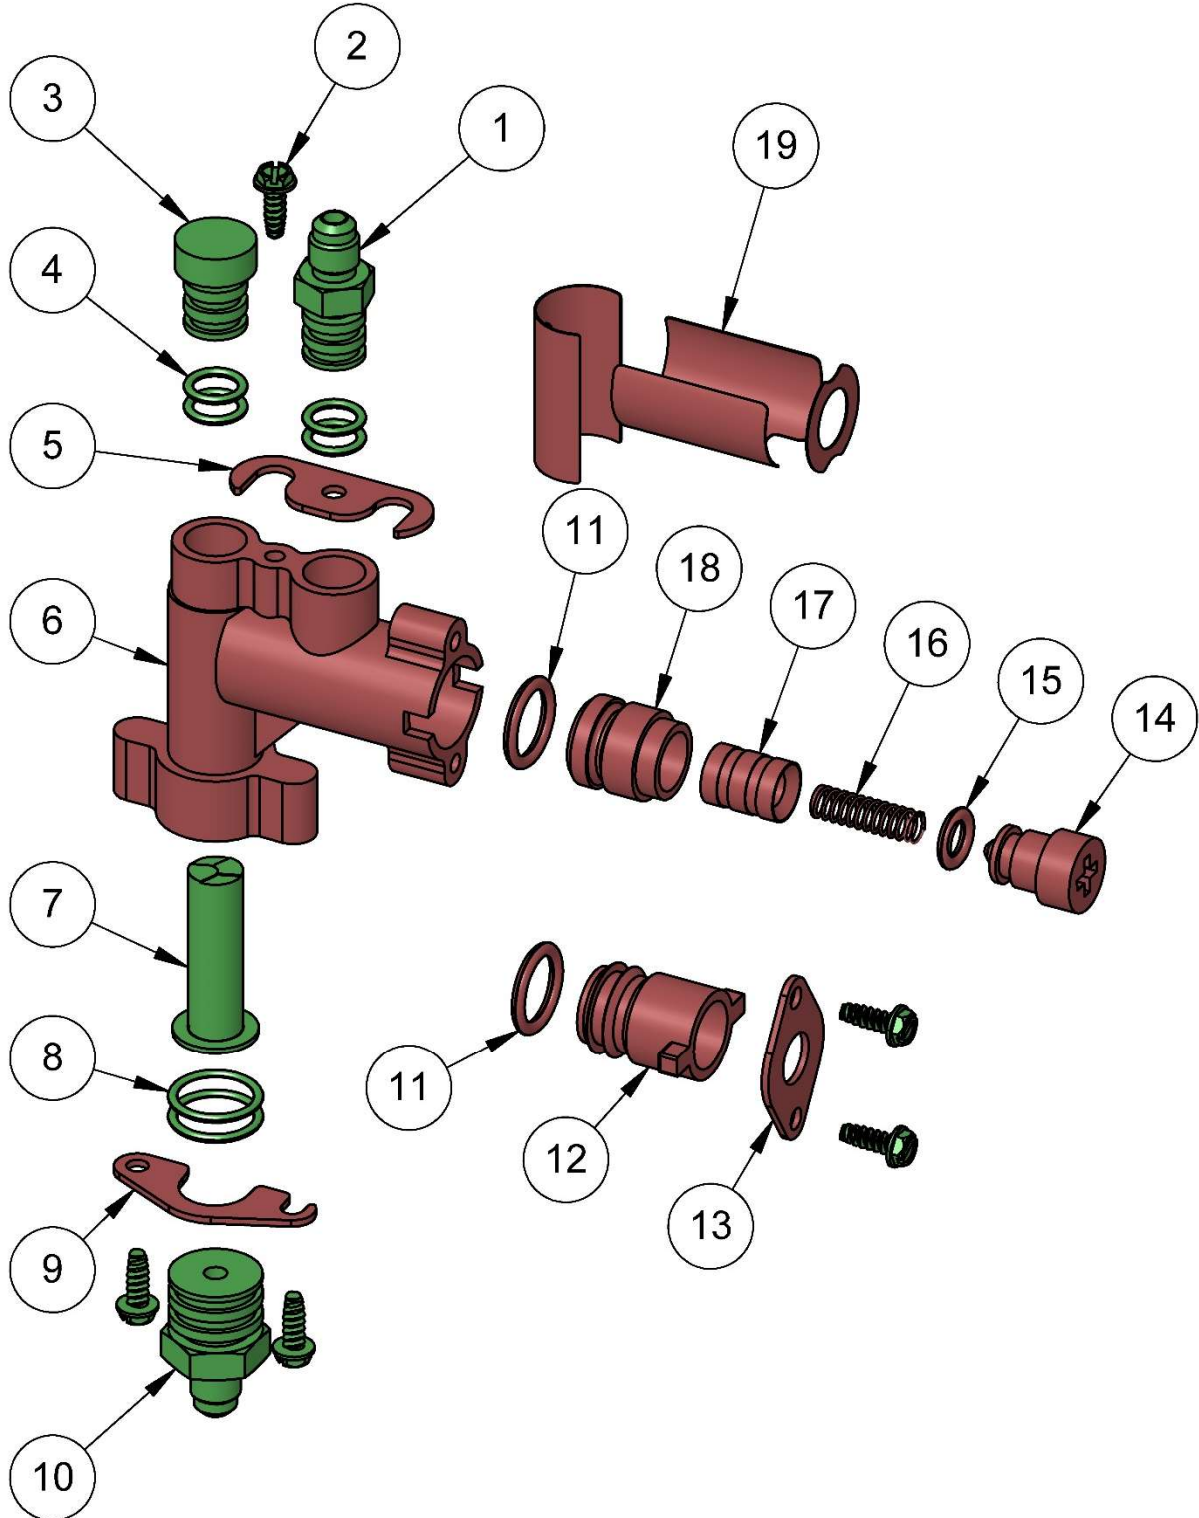

ACE Series

Automatic Coffee Brewer: Glass Decanter, Thermal Carafe, Thermal Dispenser, & Thermal Airpot

Flow Control Information for PDS [Legacy (Old Style) - PN: [110305](#)]

ACE Series

Automatic Coffee Brewer: Glass Decanter, Thermal Carafe, Thermal Dispenser, & Thermal Airpot

PDS Flow Control Valve Legacy [Old] Style and SPDS Flow Control Valve New Style Parts. **Note:** Green Colored Parts are Interchangeable between PDS & SPDS Valves. Red Colored Parts Are Not.

Item	Part Number	Description
1	110220	ADAPTER, 1/4" FL X 1/2" WITH "O"-RING [O-RINGS INCLUDED]
2	110223	SCREW, 8 X 1/2" SS HEX HEAD
3	110108	PLUG, 1/2" "O"-RING ["O-RINGS' INCLUDED]
4	110218	"O"-RING, 3/8" ID X 1/2" OD
5	110580	RETAINER, OUTLET FITTING – 16 GA.
6	110217	BODY, FLOW CONTROL – PDS
7	110114	FILTER SCREEN, SS
8	110219	"O"-RING, 5/8" ID X 3/4" OD
9	110109	RETAINER, INLET FITTING
10	110221	ADAPTER, 1/4" FL X 3/4" "O"-RING ["O"-RING INCLUDED]
11	110213	"O"-RING, 9/16" ID X 3/4" OD
12	110216	BONNET, ADJUSTMENT LOW FLOW PDS ["O-RING NOT INCLUDED]
13	110098	RETAINER, BONNET PDS – 16 GA.
14	110222	PLUG, FLOW ADJUSTMENT ["O"-RING NOT INCLUDED]
15	110214	"O"-RING, 5/16" ID X 1/2" OD
16	110101	SPRING, LOW FLOW PDS
17	110116	PISTON, LOW FLOW PDS ["O"-RING NOT INCLUDED]
18	110117	SLEEVE, PDS ["O"-RING NOT INCLUDED]
19	110102	LABEL SET, PDS VALVE [3 PIECES]

TIMER SETTING REQUIRED TO OBTAIN DESIRED VOLUME									
DESIRED	RED INDICATES LOW FLOW					GREEN INDICATES HI FLOW			
VOLUME IN GPM	0.175	0.200	0.220	0.250	0.300	0.350	0.500	0.750	1.000
BREW TIME FOR:									
1 LITER	91	79	71	63	53	45	32	21	16
64 OZ.	171	150	136	120	100	86	60	40	30
72 OZ.	193	169	153	135	113	96	68	45	34
2.2 LITERS	199	174	159	139	116	100	70	46	35
2.5 LITERS	226	198	180	159	132	113	79	53	40
BREW TIME SHOWN IN SECONDS