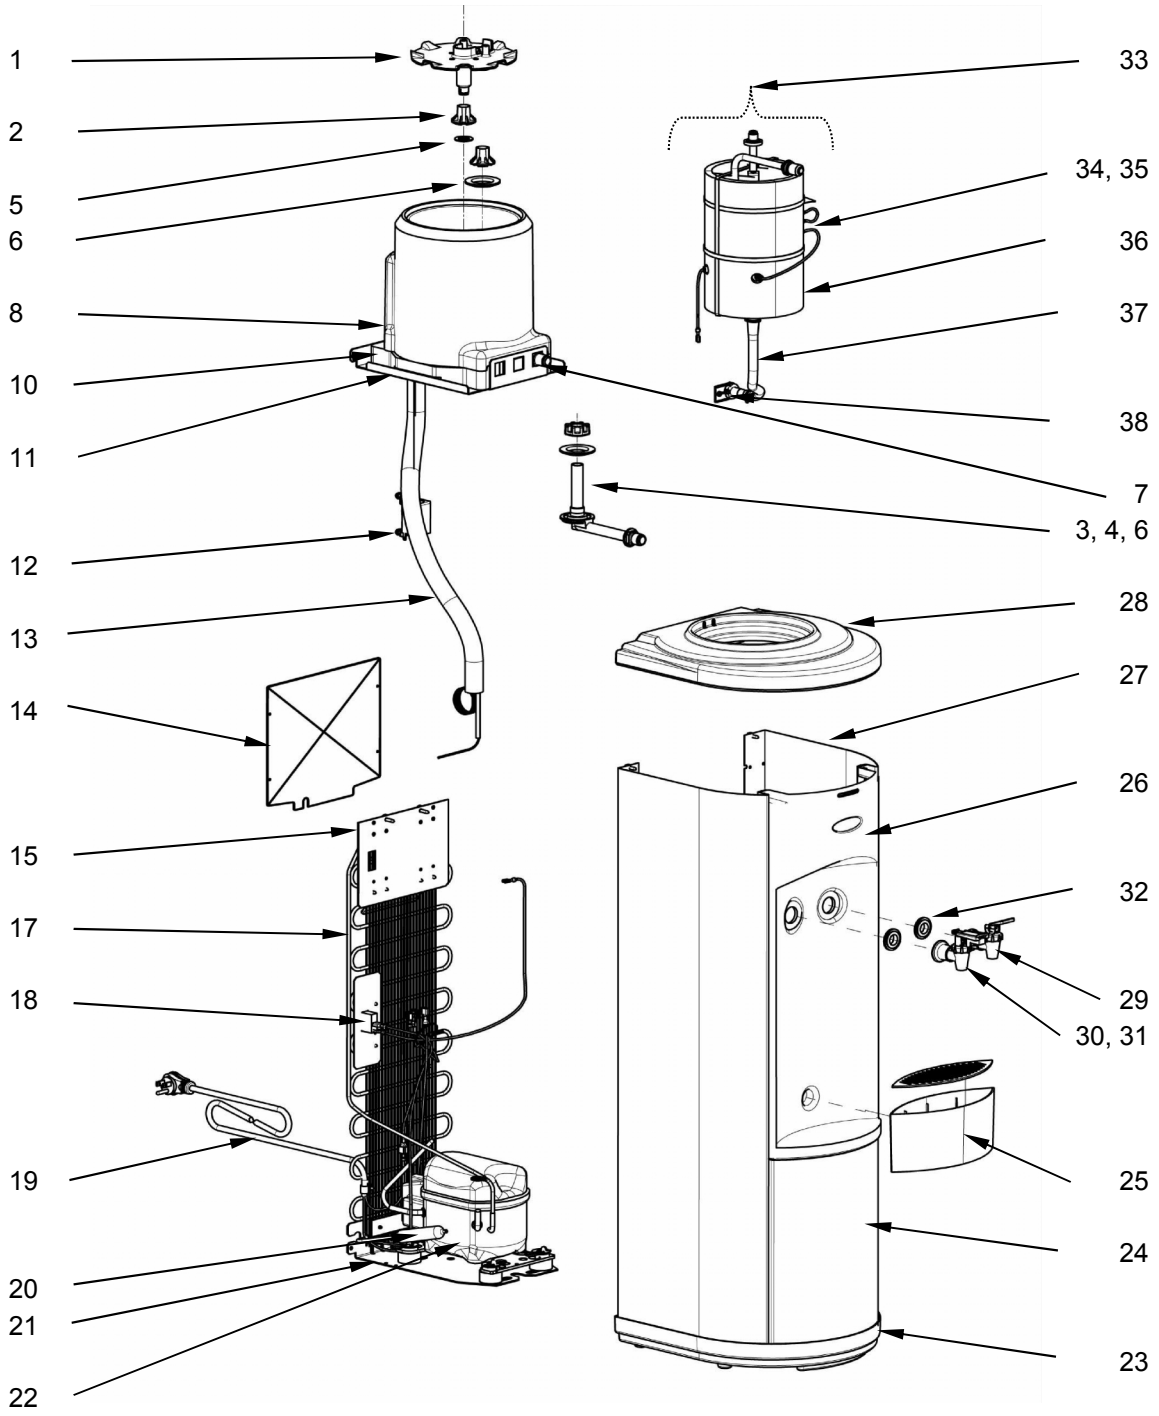

Parts List

Item #	Description	BTSA1SK	BTSA1SHS
1	Baffle	030914-001	030914-001
2	Cooling Tank Fitting	020485	020485
3	Cook Cooling Tank Fitting	028302-002	N/A
4	Cook Outlet Tube	028291-003	N/A
5	Gasket, Hot Water Inlet	N/A	027965-001
6	Gasket, Water Outlet Tube	027139	027139
7	Water Outlet Tube, Cold	020484-004	020484-004
8	Cooling Tank Insulation	033186-001	033186-001
9	Cooling Tank Assy	N/A	N/A
10	Shelf Insulation	033187-001	033188-001
11	Shelf	033185-001	033185-001
12	Cold Control	027040-022	027040-022
13	Heat Exchanger	030749-005	030749-005
14	Rear cover panel	64-0042-05	64-0042-05
15	Condenser Adapter Plate	N/A	N/A
16	Support Bracket	28-0001-01	28-0001-01
17	Condenser	035972-001	035972-001
18	Rocker, Hot Tank Switch	N/A	029545-004
19	Service Cord	026540-047	026540-047
20	Refrigerant Drier	034343-002	034343-002
21	Compressor Base	033191-001	033191-001
22	Compressor Assy, Huayi B25H5	036904-001	036904-001
23	Cabinet Base	64-0046-09	64-0046-09
24	Lower Front Panel	036769-001	036769-001
25	Drip Tray & Grille	64-0407-00	64-0407-00
26	Upper Front Panel	035917-001	035917-001
27	Side Panel	036768-101	036768-101
28	Cabinet Top	035916-001	035916-001
29	Faucet, Cold Whi / Blu	032135-104	032135-104
	Faucet, Cold Blk / Blk	032135-130	032135-130
30	Faucet, Cook Whi / Whi	032135-104	N/A
	Faucet, Cook Blk / Whi	032135-122	N/A
31	Faucet, Hot Whi / Red	N/A	032135-114
	Faucet, Hot Blk / Red	N/A	032135-123
32	Faucet, Gasket	033190-005	033190-005
33	Hot Tank Assy	N/A	035187-103
34	Hot Thermostat	N/A	033588-002
35	Heat Limiter	N/A	033588-003
36	Hot Tank Insulation (Body)	N/A	035911-002
37	Extension tube	N/A	035024-001
38	Drain Valve Assy	N/A	033970-003
Parts Not Shown			
	Relay	036056-001	036056-001
	Overload for Huayi AES-25-DS Series	036055-001	036055-001
	Overload for Huayi B25H5 Series	036903-001	036903-001
	Strain Relief Clamp	018541	018541
	Handle, Plastic Cooler	034050-002	034050-002
	OASIS ID Badge	036790-001	036790-001