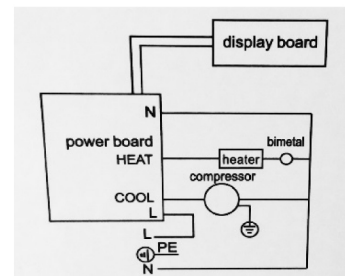

Parts List

Item #	Description	POU1ACTHSK
1	Drip Tray	038946-001
2	Grille, Drip Tray	038947-001
3	Nozzle, Dispense	041002-001
4	Display Fascia	038949-001
5	Manifold, Dispense	041001-001
6	PCB, Control Display	038951-001
7	PCB, Main Control	038952-001
8	Hot Tank Assy	038953-001
9	Sensor, Hot Tank NTC	038954-001
10	Heat Limiter	038955-001
11	Cooling Tank Assy	038956-001
12	Compressor, Danfu 2.0	038145-001
13	Overload, Compressor	038146-001
14	Start Relay, Compressor	038147-001
15	Water Valve, Cold	038958-001
16	Water Valve, Room Temp	038958-002
17	Water Valve, Hot	038958-003
18	Water Valve, Main	038959-001
19	Safety Sensor, Water	038960-001
20	Regulator, Water Pressure	038962-001
21	Side Panel, Left	038964-001
22	Side Panel, Right	038965-001
23	Panel, Top	038966-001
24	Trim Bezel, Upper	038967-001
25	Trim Bezel, Left	038968-001
26	Trim Bezel, Right	038969-001
27	Power Cord	038901-001

Items not shown:

Switch, Hot Tank	038899-001
Water Inlet Fitting	038566-001
Drain Assy, Cold Tank Tank	038566-001
Drain Assy, Hot Tank	038902-001
In-Line Strainer	033264-002
Cold Tank Thermostat	038957-001

Wiring Diagrams:

POU1ACTHISK-DU100

Unit Label

OASIS International

222 East Campus View Blvd · Columbus, Ohio 43235 U.S.A.
1-800-64-OASIS (1-800-646-2747)
www.oasiscoolers.com