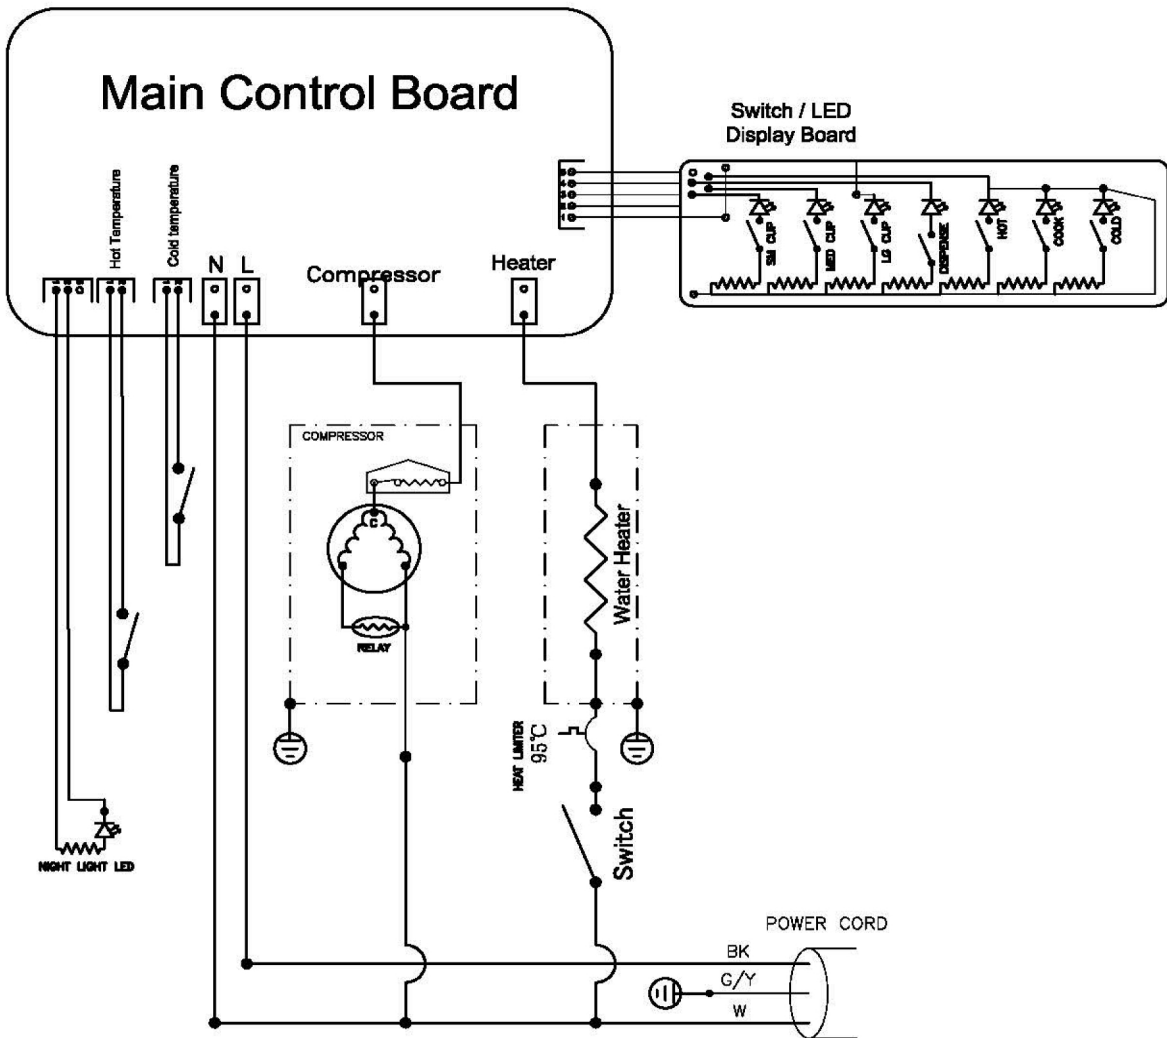

Parts List

Item #	Description	POU1ACTHSK
1	Drip Tray	038946-001
2	Grille, Drip Tray	038947-001
3	Nozzle, Dispense	041002-001
4	Display Fascia	038949-001
5	Manifold, Dispense	041001-001
6	PCB, Control Display	038951-001
7	PCB, Main Control	038952-001
8	Hot Tank Assy	038953-001
9	Sensor, Hot Tank NTC	038954-001
10	Heat Limiter	038955-001
11	Cooling Tank Assy	038956-001
12	Compressor, Danfu 2.0	038145-001
13	Overload, Compressor	038146-001
14	Start Relay, Compressor	038147-001
15	Water Valve, Cold	038958-001
16	Water Valve, Room Temp	038958-002
17	Water Valve, Hot	038958-003
18	Water Valve, Main	038959-001
19	Safety Sensor, Water	038960-001
20	Regulator, Water Pressure	038962-001
21	Side Panel, Left	038964-001
22	Side Panel, Right	038965-001
23	Panel, Top	038966-001
24	Trim Bezel, Upper	038967-001
25	Trim Bezel, Left	038968-001
26	Trim Bezel, Right	038969-001
27	Power Cord	038901-001

Items not shown:

Switch, Hot Tank	038899-001
Water Inlet Fitting	038566-001
Drain Assy, Cold Tank Tank	038566-001
Drain Assy, Hot Tank	038902-001
In-Line Strainer	033264-002
Cold Tank Thermostat	038957-001

Wiring Diagrams:

POU1ACTHISK-DU100

Unit Label

OASIS International

222 East Campus View Blvd · Columbus, Ohio 43235 U.S.A.
1-800-64-OASIS (1-800-646-2747)
www.oasiscoolers.com