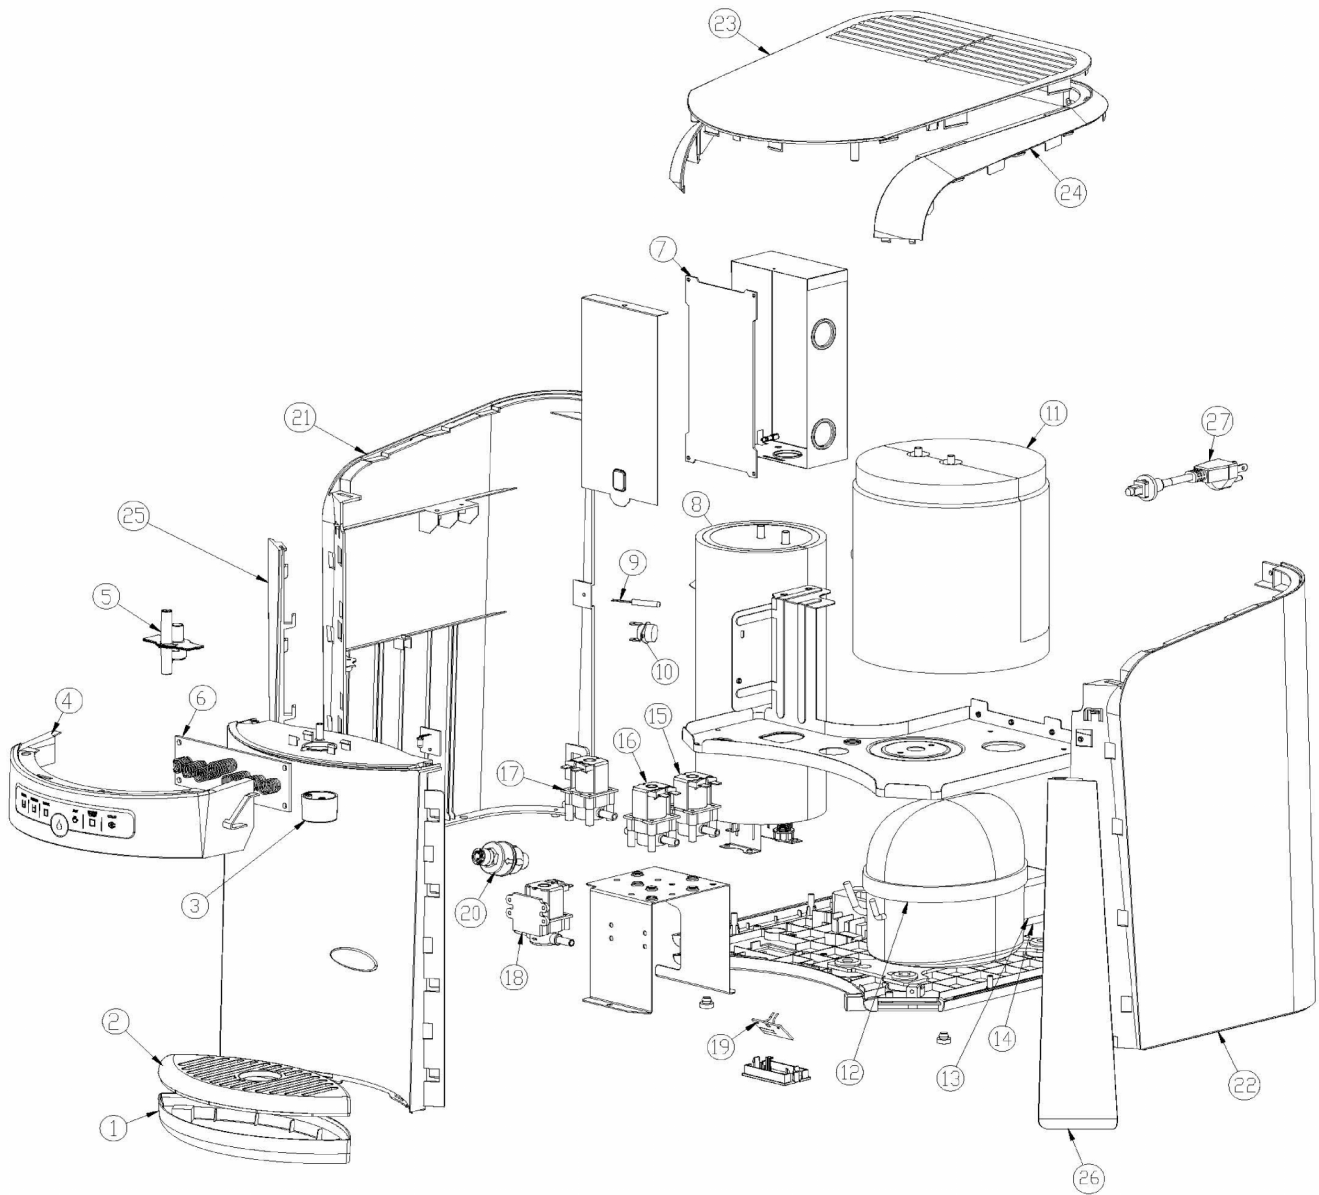

## Illustrated Parts Breakdown

### Specifications:

#### **Model POU1ACTHSK**

Voltage	115VAC, $\pm 10\%$ , 1 PH, 60 Hz
Size	16-3/4" H, 12-3/4" W, 12.1/4" D
Shipping Weight	37 lbs.
Cold Water Capacity	1 GPH
Compressor	1/20 hp
Compressor (Full Load)	5.5 amps
Refrigerant	134a
Refrigerant Charge	1.0 oz.

## Parts List

Item #	Description	POU1ACTHSK
1	Drip Tray	038946-001
2	Grille, Drip Tray	038947-001
3	Nozzle, Dispense	041002-001
4	Display Fascia	038949-001
5	Manifold, Dispense	041001-001
6	PCB, Control Display	038951-001
7	PCB, Main Control	038952-001
8	Hot Tank Assy	038953-001
9	Sensor, Hot Tank NTC	038954-001
10	Heat Limiter	038955-001
11	Cooling Tank Assy	038956-001
12	Compressor, Danfu 2.0	038145-001
13	Overload, Compressor	038146-001
14	Start Relay, Compressor	038147-001
15	Water Valve, Cold	038958-001
16	Water Valve, Room Temp	038958-002
17	Water Valve, Hot	038958-003
18	Water Valve, Main	038959-001
19	Safety Sensor, Water	038960-001
20	Regulator, Water Pressure	038962-001
21	Side Panel, Left	038964-001
22	Side Panel, Right	038965-001
23	Panel, Top	038966-001
24	Trim Bezel, Upper	038967-001
25	Trim Bezel, Left	038968-001
26	Trim Bezel, Right	038969-001
27	Power Cord	038901-001