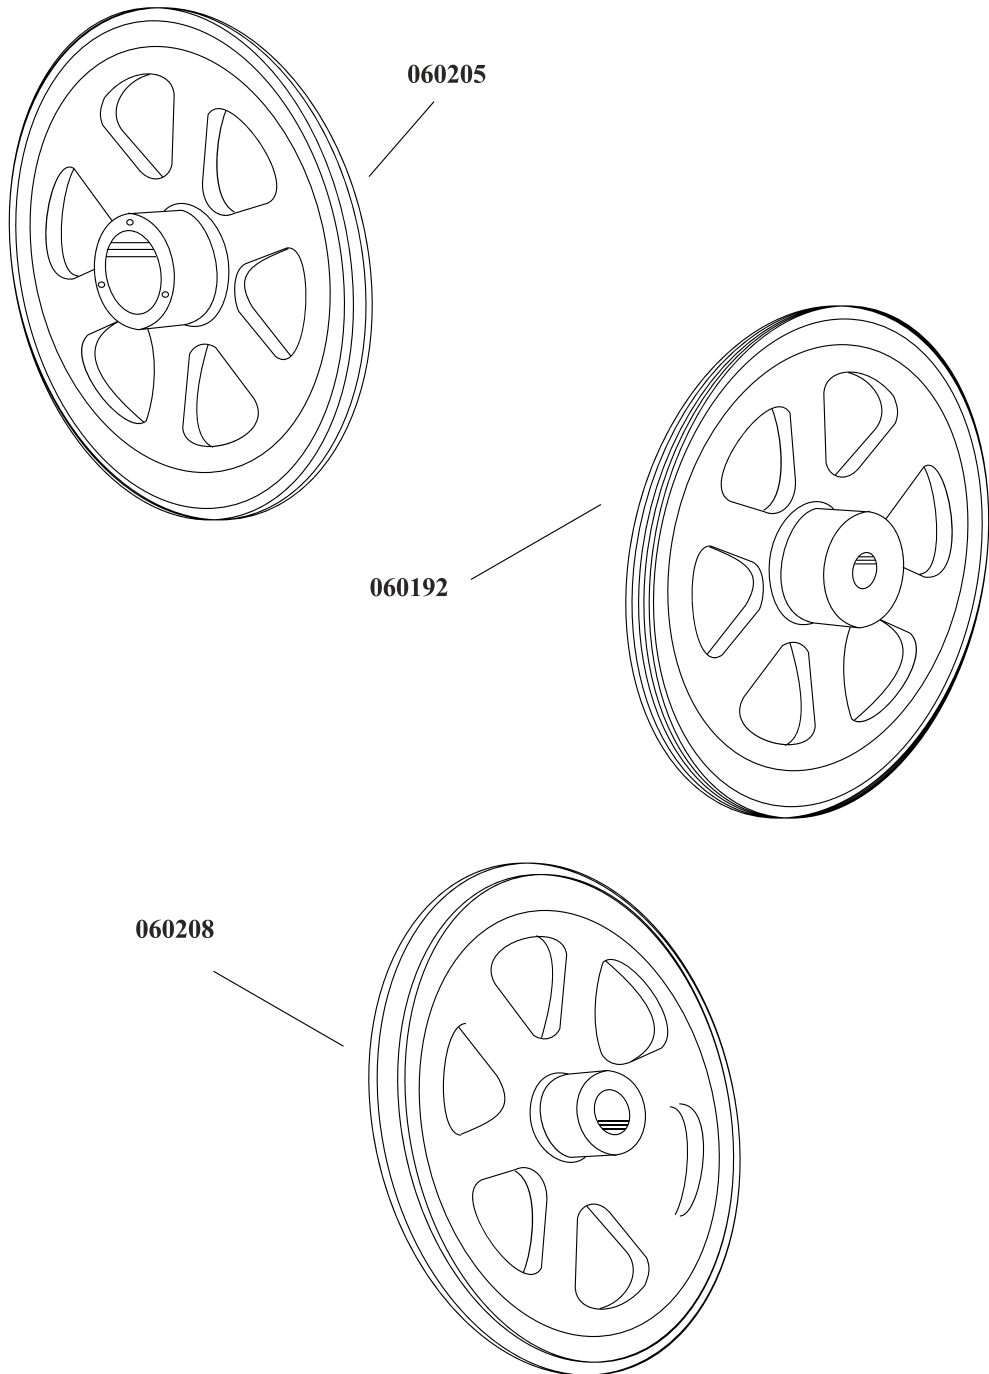

Parts Breakdown

Model **BS-VE-2489-E** 10271

060201

060196

Parts Breakdown

Model BS-VE-2489-E 10271

Parts Breakdown

Model BS-VE-2489-E 10271

Parts Breakdown

Model BS-VE-2489-E 10271

Parts Breakdown

Model BS-VE-2489-E 10271

Parts Breakdown

Model **BS-VE-2489-E** 10271

Parts Breakdown

Model **BS-VE-2489-E** 10271