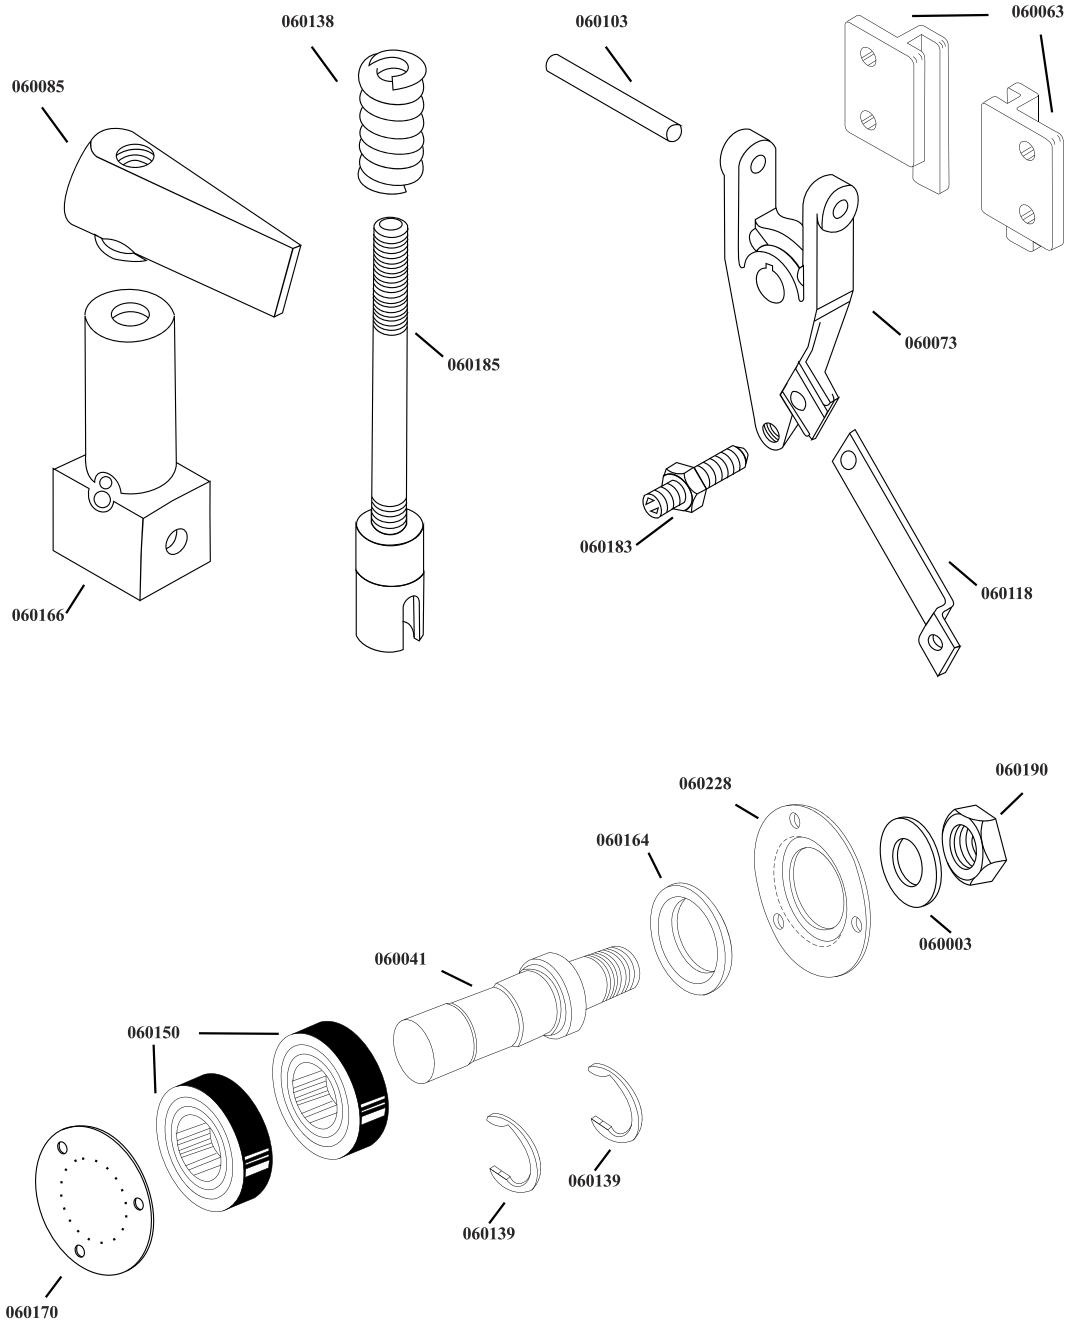

Parts Breakdown

Model **BS-VE-2489-E** 10271

060201

060196

Parts Breakdown

Model BS-VE-2489-E 10271

Parts Breakdown

Model BS-VE-2489-E 10271

Parts Breakdown

Model BS-VE-2489-E 10271

Parts Breakdown

Model BS-VE-2489-E 10271

Parts Breakdown

Model **BS-VE-2489-E** 10271

Parts Breakdown

Model **BS-VE-2489-E** 10271