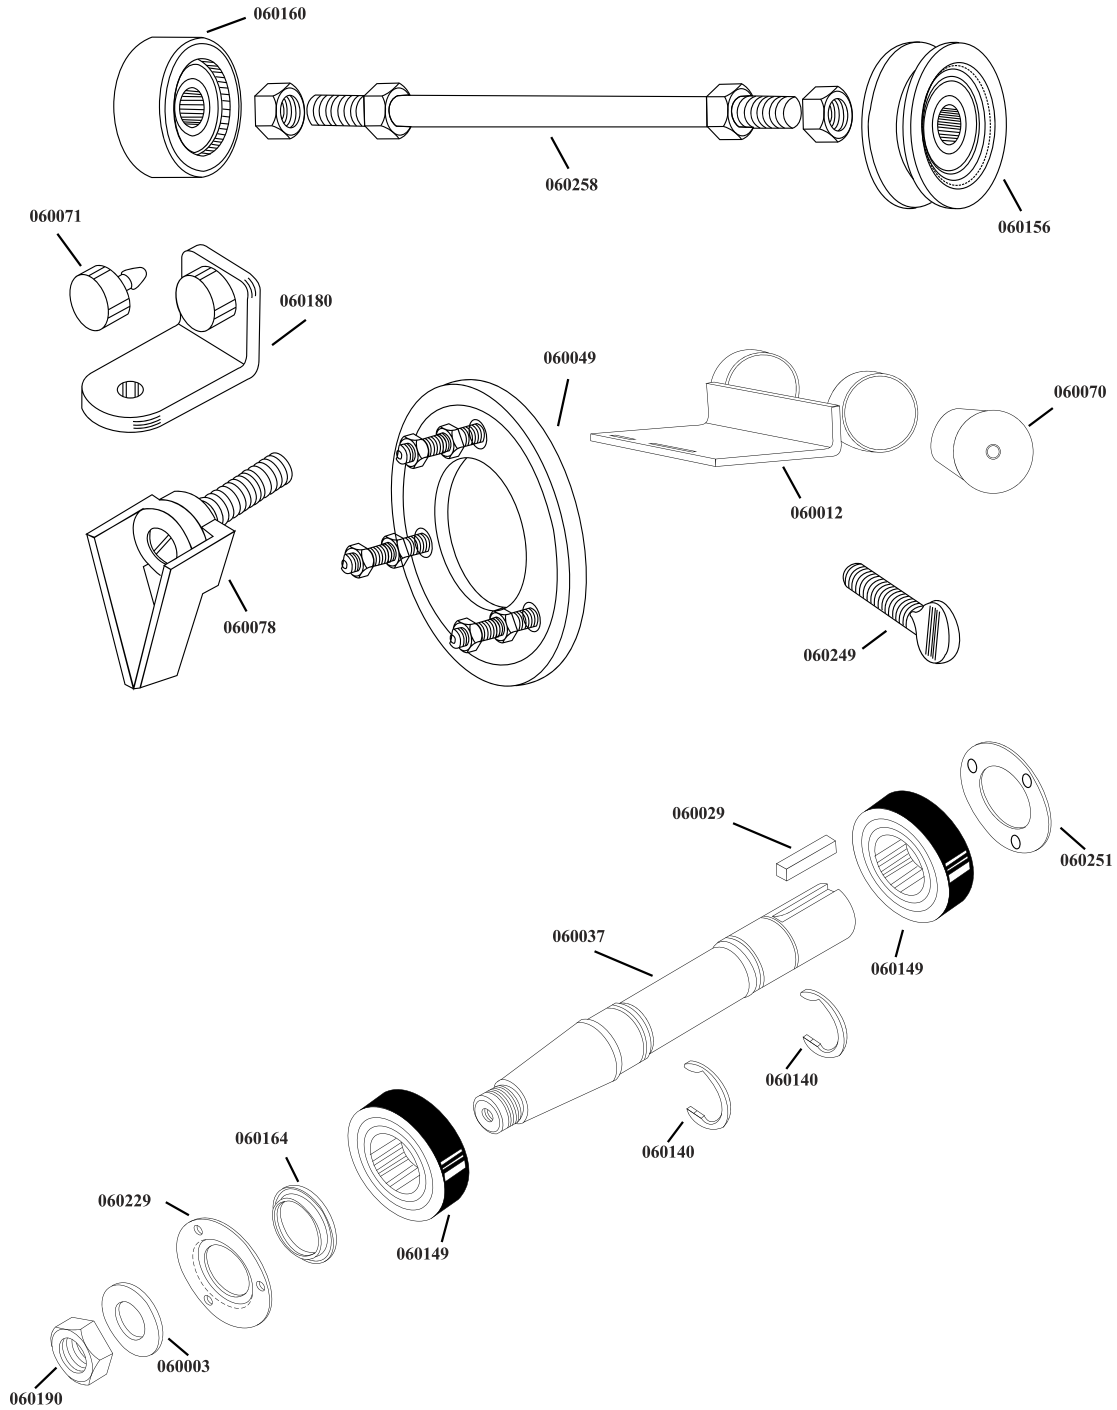

Parts Breakdown

Model **BS-VE-2489-E** 10271

060201

060196

Parts Breakdown

Model BS-VE-2489-E 10271

Parts Breakdown

Model BS-VE-2489-E 10271

Parts Breakdown

Model BS-VE-2489-E 10271

Parts Breakdown

Model BS-VE-2489-E 10271

Parts Breakdown

Model **BS-VE-2489-E** 10271

Parts Breakdown

Model **BS-VE-2489-E** 10271