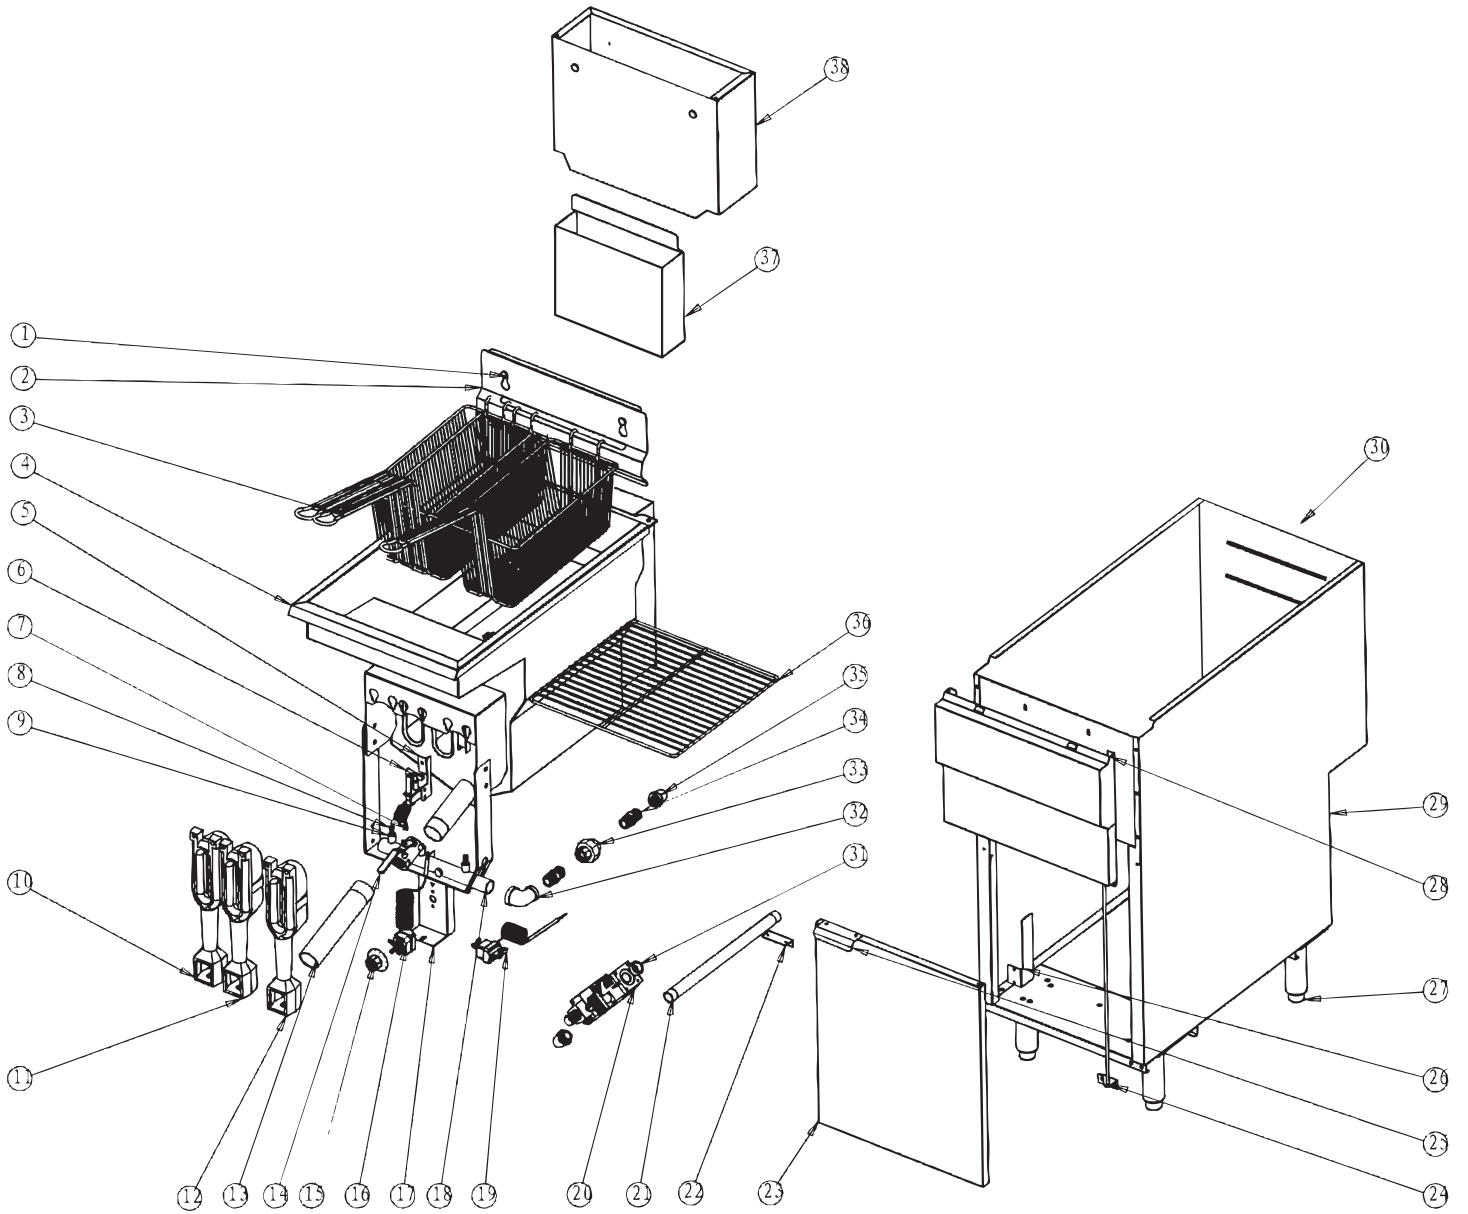

Parts Breakdown

Model CE-CN-0023-FP 43422

Parts Breakdown

Model CE-CN-0023-FP 43422

Item No.	Description	Position	Item No.	Description	Position	Item No.	Description	Position
64511	Basket Hanger Locking Screw for 43422	1	64521	Burner (Holes on Both Sides) for 43422	11	64523	Drain Extension for 43422	26
64512	Basket Hanger for 43422	2	64522	Burner (Hole on the Left) for 43422	12	64537	Adjustable Foot for 43422	27
66616	Basket for 43422	3	64523	Drain Extension for 43422	13	64541	Adaptor for 43422	31
66617	Tank Assembly for 43422	4	66620	Oil Drain Valve for 43422	14	64542	Adaptor for 43422	32
66618	Pilot Connecting Plate for 43422	5	66621	Thermostat Knob for 43422	15	64543	Union Connector for 43422	33
66682	Pilot Bracket (LPG) for 43422	6	64526	Thermostat for 43422	16	64544	Straight Pipe with Male Thread for 43422	34
64517	Thermal Pile for 43422	7	64528	Venturi Pipe for 43422	18	64545	Connector for 43422	35
66619	Nozzle for 43422	8	64529	Hi Limit for 43422	19	66681	Supporting Grid for 43422	36
64519	Nozzle Base for 43422	9	66683	Gas Safety Valve LPG for 43422	20			
64520	Burner (Hole on the Right) for 43422	10	66680	Inlet Pipe for 43422	21			