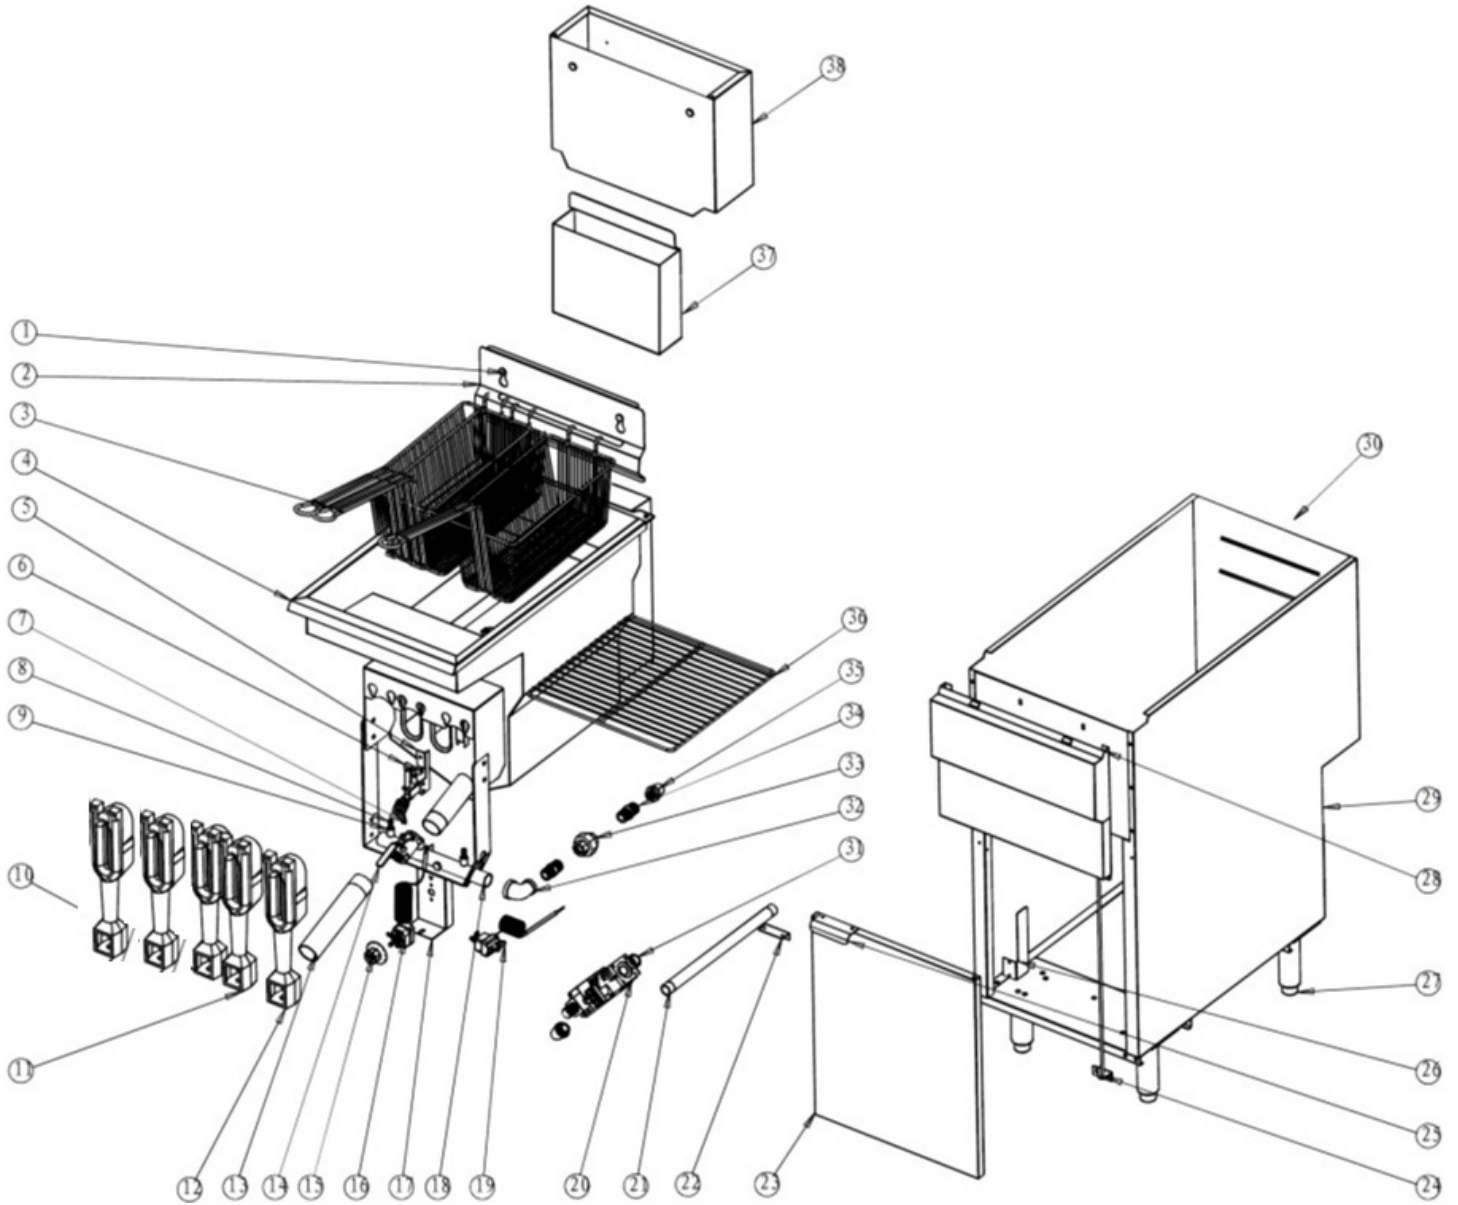

# Parts Breakdown

Model CE-CN-0032-FP 46020

# Parts Breakdown

## Model CE-CN-0032-FP 46020

Item No.	Description	Position	Item No.	Description	Position	Item No.	Description	Position
64511	Basket Hanger Locking Screw for 46020	1	64521	Burner (Holes on Both Sides) for 46020	11	66680	Inlet Pipe for 46020	21
66684	Basket Hanger for 46020	2	64522	Burner (Hole on the Left) for 46020	12	64523	Drain Extension for 46020	26
66685	Basket for 46020	3	64523	Drain Extension for 46020	13	64537	Adjustable Foot for 46020	27
66618	Pilot Connecting Plate for 46020	5	66620	Oil Drain Valve for 46020	14	64541	Adaptor for 46020	31
66682	Pilot Bracket (LPG) for 46020	6	66621	Thermostat Knob for 46020	15	64542	Adaptor for 46020	32
64517	Thermal Pile for 46020	7	64526	Thermostat for 46020	16	64543	Union Connector for 46020	33
66619	Nozzle for 46020	8	64528	Venturi Pipe for 46020	18	64544	Straight Pipe with Male Thread for 46020	34
64519	Nozzle Base for 46020	9	64529	Hi Limit for 46020	19	64545	Connector for 46020	35
64520	Burner (Hole on the Right) for 46020	10	66683	Gas Safety Valve LPG for 46020	20	66686	Supporting Grid for 46020	36