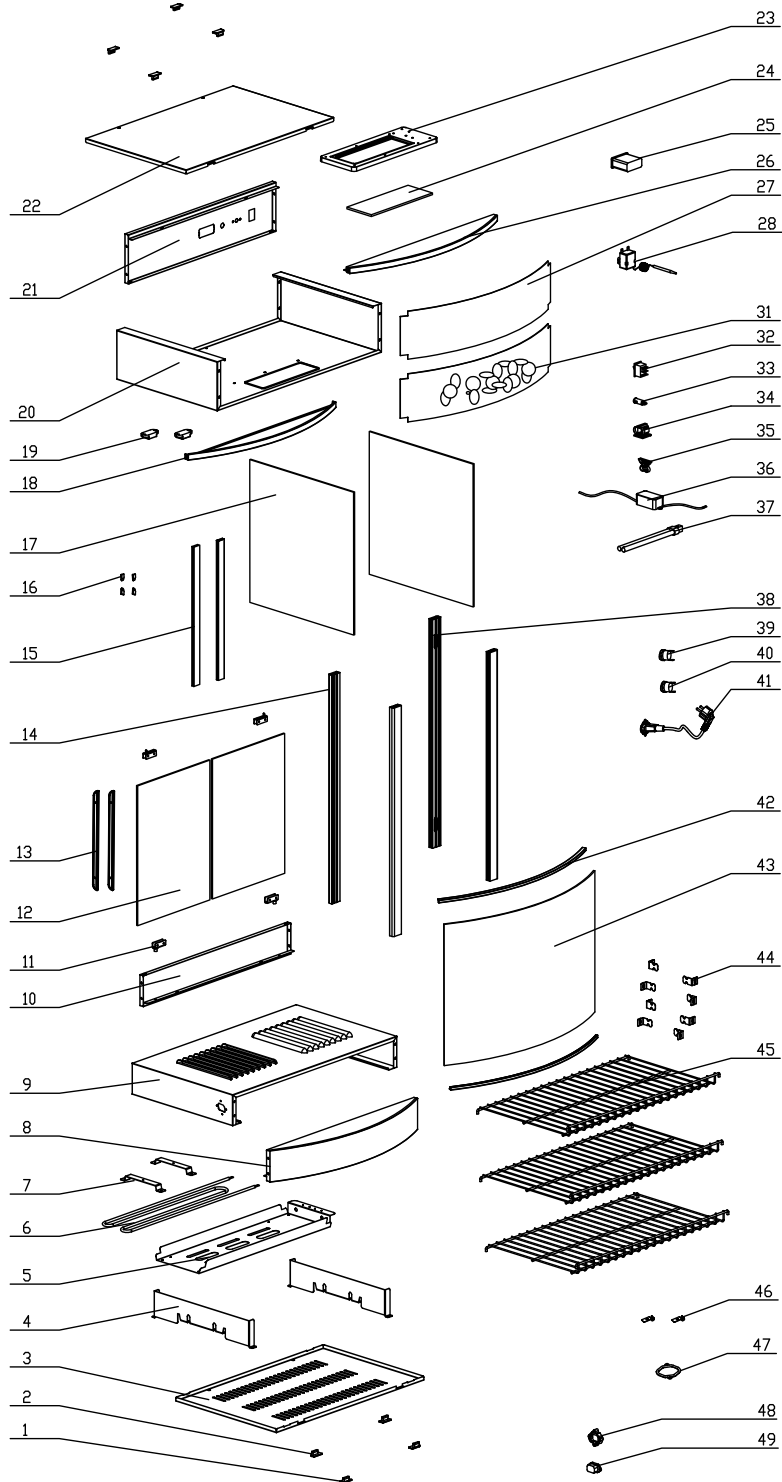

Parts Breakdown

Model DW-CN-0107 40002

Parts Breakdown

Model DW-CN-0107 40002

Item No.	Description	Position	Item No.	Description	Position	Item No.	Description	Position
70819	Rubber Feet Left for 40002	1	70889	Side Glass for 40002	17	70856	Lamp Bracket for 40002	35
70820	Rubber Feet Right for 40002	2	70890	Component of Front Panel for 40002	18	70857	Electronic Ballast for 40002	36
70874	Bottom Board for 40002	3	70891	Magnet for 40002	19	70858	Fluorescent Lamp for 40002	37
70875	Bottom Frame for 40002	4	70892	Ceiling Board for 40002	20	70912	Back Pillar for 40002	38
70876	Tray for Heater for 40002	5	70893	Control Panel for 40002	21	70863	Thermostat T1M/33 for 40002	39
70877	Heating Element for 40002	6	70894	Cover Board for 40002	22	70862	Thermostat T1/33 for 40002	40
67333	Heater Brace for 40002	7	70844	Transparent Lamp Cover for 40002	23	AE710	Power Cord for 40002	41
70879	Component of Front Panel for 40002	8	70845	Fixed Plate for Lamp Cover for 40002	24	70917	Decorative Strip for 40002	42
70881	Ventilated Board for 40002	9	70686	Temperature Display for 40002	25	70918	Curved Glass for 40002	43
70882	Back Panel for 40002	10	70898	Component of Front Panel for 40002	26	70869	Shelf Clamp for 40002	44
70883	Door Hinge for 40002	11	70899	Transparent Plate for 40002	27	70920	Shelf for 40002	45
70884	Door Glass for 40002	12	71640	Temperature Thermostat for 40002	28	78061	Probe Pressing Plate for 40002	46
70675	Sheath of Door Knob for 40002	13	70903	Advertisement Board for 40002	31	70916	Plug Clamp for 40002	47
70886	Front Pillar for 40002	14	70688	Switch for 40002	32	70910	Socket Connector for 40002	48
70887	Door Frame Left for 40002	15	60509	Indicating Light for 40002	33	70860	Socket for 40002	49
70888	Magnet Strip for 40002	16	70855	Lamp Holder for 40002	34			