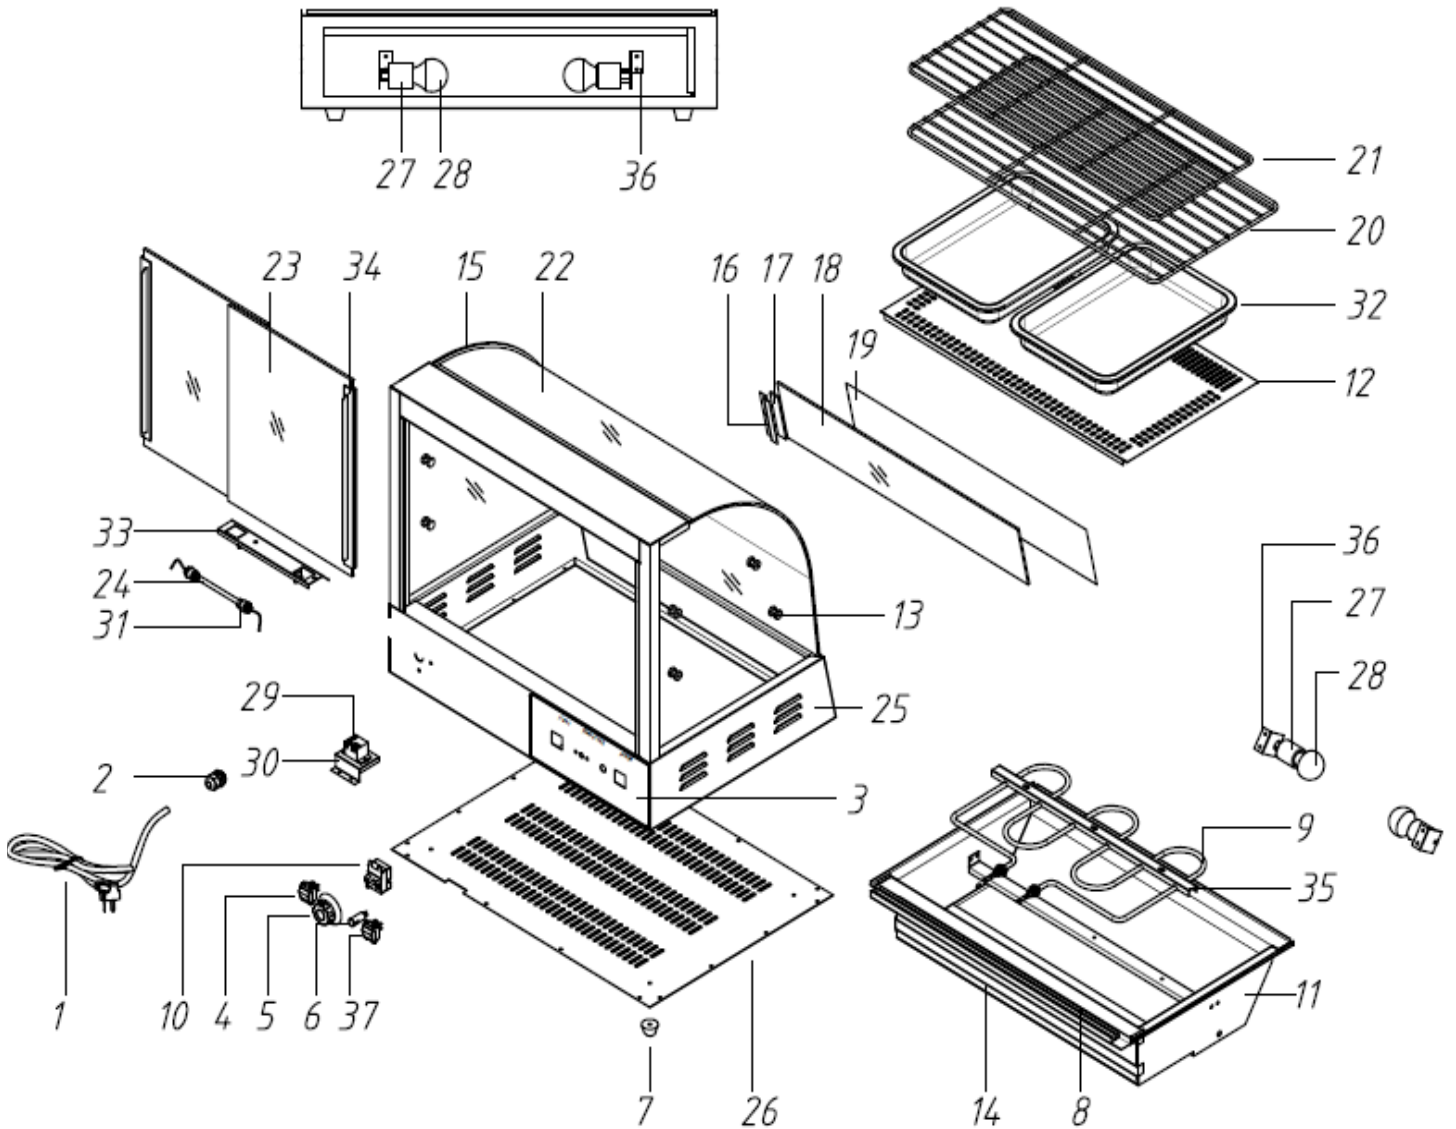

Parts Breakdown

Model DW-CN-0660 21479

back side of the tank

Parts Breakdown

Model DW-CN-0660 21479

Item No.	Description	Position	Item No.	Description	Position	Item No.	Description	Position
24702	Power Cord for 21479	1	24715	Support for 21479	14	AC137	Baseboard for 21479	26
24703	Power Cord Holder for 21479	2	24716	Side Glass for 21479	15	24728	40 W Light Holder for 21479	27
24704	PVC Sticker for 21479	3	24717	Fixed Plate for 21479	16	24729	40 W Light for 21479	28
24705	Light Switch for 21479	4	AC135	Gasket for 21479	17	37496	Relay for 21479	29
25172	Temperature Controller for 21479	5	AC136	Light Box Glass for 21479	18	AC138	Relay Socket for 21479	30
24707	Indicator Light for 21479	6	24720	Decorate Board (including 2 Glass and 1 PVC Color Board) for 21479	19	44051	Halogen Lamp Holder for 21479	31
24708	24 H Plastic Feet for 21479	7	24721	320mm Shelf for 21479	20	28739	Food Plate for 21479	32
24709	Door Guide Slot for 21479	8	24722	260mm Shelf for 21479	21	44053	Halogen Lamp Holder Socket for 21479	33
24710	Heater for 21479	9	24723	Curved Glass for 21479	22	37133	Black Door Handle for 21479	34
25172	Temperature Controller for 21479	10	24724	Door Glass for 21479	23	44055	Heater Stator for 21479	35
24712	Base for 21479	11	24725	Halogen Lamp for 21479	24	44056	Bulb Holder Socket for 21479	36
24713	Cover Board for 21479	12	78643	Fluorescent Tube Light 20W for 21479	24	44057	Power Switch for 21479	37
24714	M5x12 Screw for 21479	13	24726	Bottom Cover for 21479	25	27538	Silicon Glass Glue for 21479	