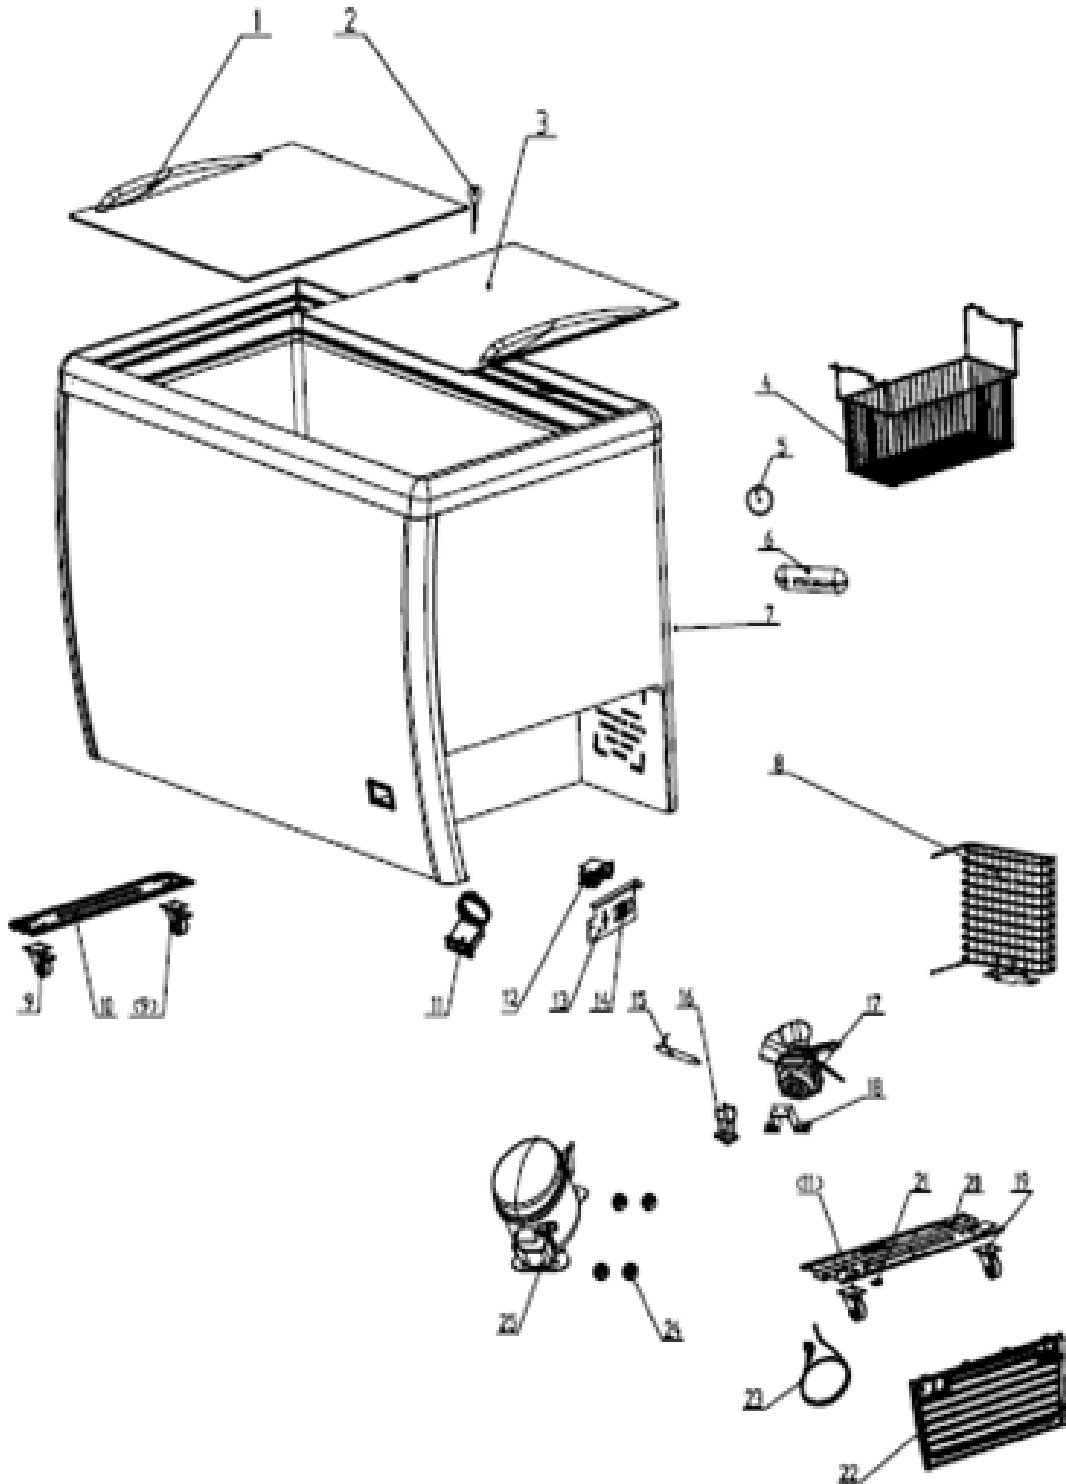

Parts Breakdown

Model FR-CN-0260-R 46493

Parts Breakdown

Model FR-CN-0260-R 46493

Item No.	Description	Position	Item No.	Description	Position	Item No.	Description	Position
AE113	Upper Glass Door for 46493	1	28445	Caster with Lock for 46493	9	64768	Fan Motor Support for 46493	18
AE114	Key for 46493	2	28449	Thermostat Series (no Knob) for 46493	12	28446	Castor without Lock for 46493	19
AE115	Lower Glass Door for 46493	3	64766	Thermostat Support for 46493	13	78720	Compressor Support for 46493	20
AE116	Basket for 46493	4	39587	Indicator Lamp for 46493	14	28447	Shutter for 46493	22
64764	Thermostat Cover for 46493	5	39586	Filter for 46493	15	28448	Plug Series for 46493	23
64770	Cabinet Plastic Frame for 46493	7	64441	Filter Support for 46493	16	63506	Compressor (R290) for 46493	24, 25
37874	Condenser for 46493	8	64771	Fan Motor for 46493	17			