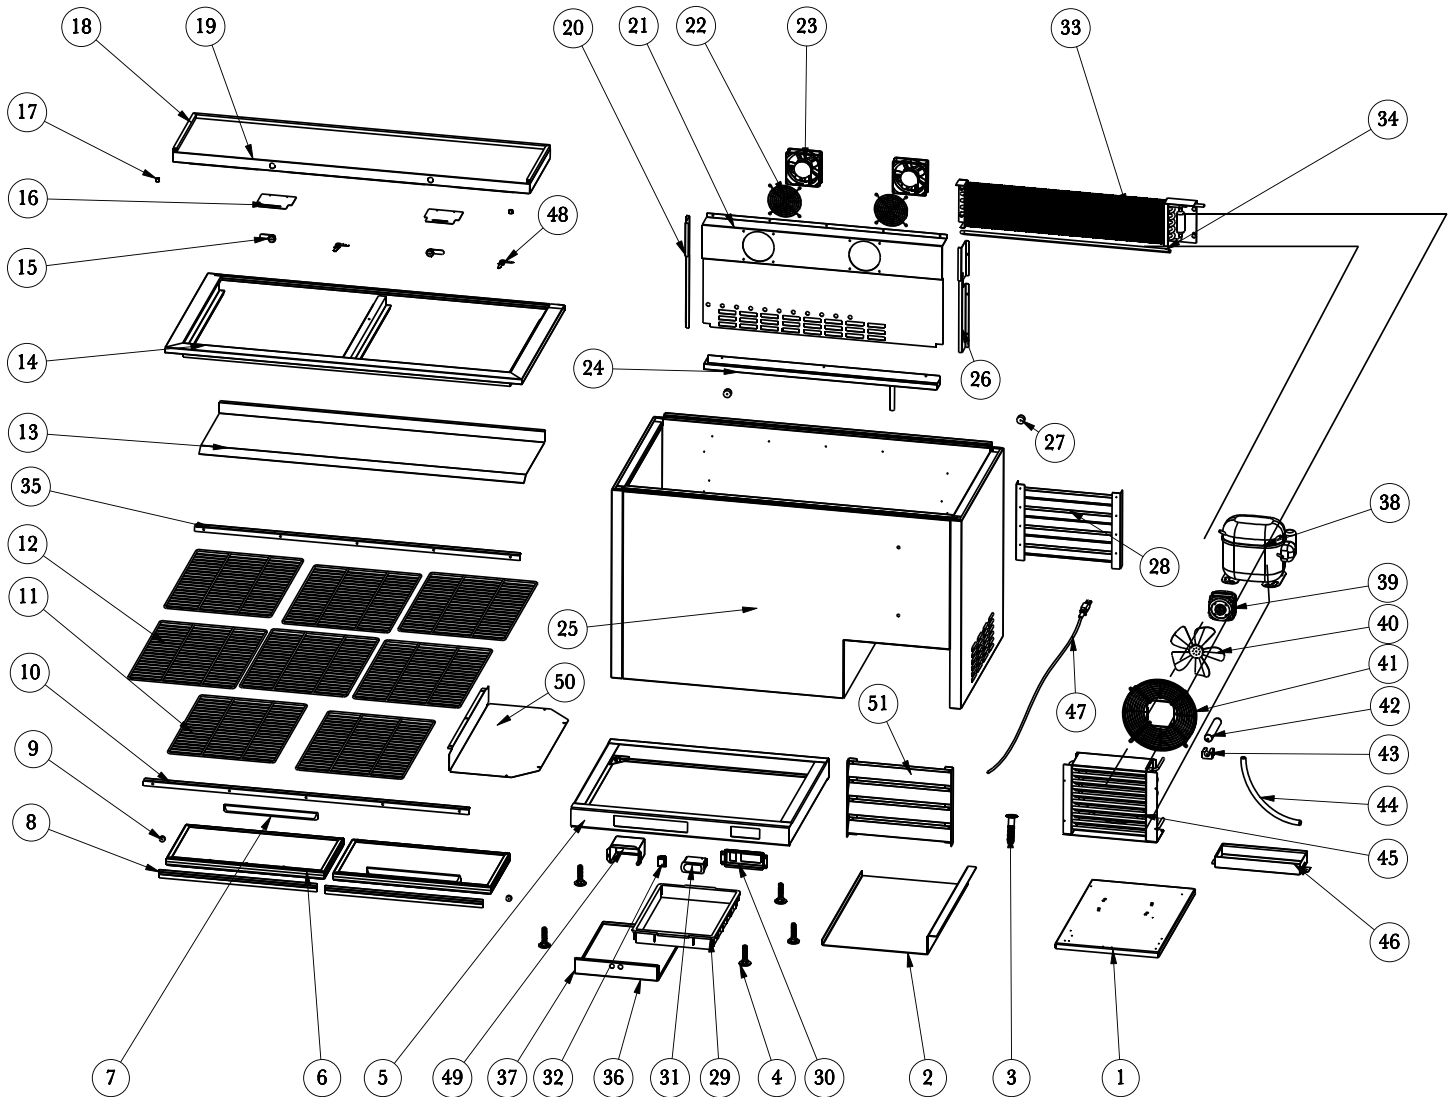

Parts Breakdown

Model FR-CN-1270-PC 50074

Parts Breakdown

Model FR-CN-1270-PC 50074

Item No.	Description	Position	Item No.	Description	Position	Item No.	Description	Position
AA328	Compressor Unit Installation Board for 50074	1	AA340	Decoration Strip for 50074	18	AA351	Shelf Rail 2 for 50074	35
AA329	Base Board for 50074	2	AA341	Top Board for 50074	19	AA352	Board for Drain Pan for 50074	36
AA205	Inner Drain Pipe for 50074	3	AA342	Left Support for Evaporator Cover for 50074	20	AA353	Rail for Drain Pan Board for 50074	37
AA185	Leveling Feet for 50074	4	AA343	Evaporator Cover for 50074	21	64168	Compressor for 50074	38
AA330	Cabinet Base for 50074	5	AA201	Evaporator Fan Motor Cover for 50074	22	AA247	Condenser Fan Motor for 50074	39
AA331	Door for 50074	6	AA128	Evaporator Fan Motor for 50074	23	AA248	Condenser Fan Blade for 50074	40
AA191	Door Handle for 50074	7	AA344	Inner Drain Pan for 50074	24	AA249	Condenser Fan Motor Cover for 50074	41
AA332	Door Gasket for 50074	8	AA345	Cabinet for 50074	25	AA130	Filter for 50074	42
AA333	Door Limit Block for 50074	9	AA346	Right Support for Evaporator Cover for 50074	26	AA129	Filter Fixer for 50074	43
AA334	Shelf Rail 1 for 50074	10	AA192	Back Limit Block for 50074	27	AA216	Drain Tube for 50074	44
AA335	Bottom Shelf for 50074	11	AA347	Back Grill for 50074	28	AA250	Condenser for 50074	45
AA336	Upper Shelf for 50074	12	AA348	Drain Pan for 50074	29	AA354	Outer Drain Pan for 50074	46
AA337	Panel Under Table for 50074	13	AA349	Thermostat Installation Cover for 50074	30	AA252	Power Cord for 50074	47
AA338	Under Table Component for 50074	14	AA324	Thermostat for 50074	31	AA196	Key for 50074	48
AA197	Lock for 50074	15	AA124	Power Switch for 50074	32	AA214	Thermostat Water Proof Cover for 50074	49
AA339	Base Board for Lock for 50074	16	AA242	Evaporator for 50074	33	AA355	Thermostat Baffle for 50074	50
AA231	Decoration Cover for 50074	17	AA350	Defrost Heater for 50074	34	AA356	Front Grill for 50074	51