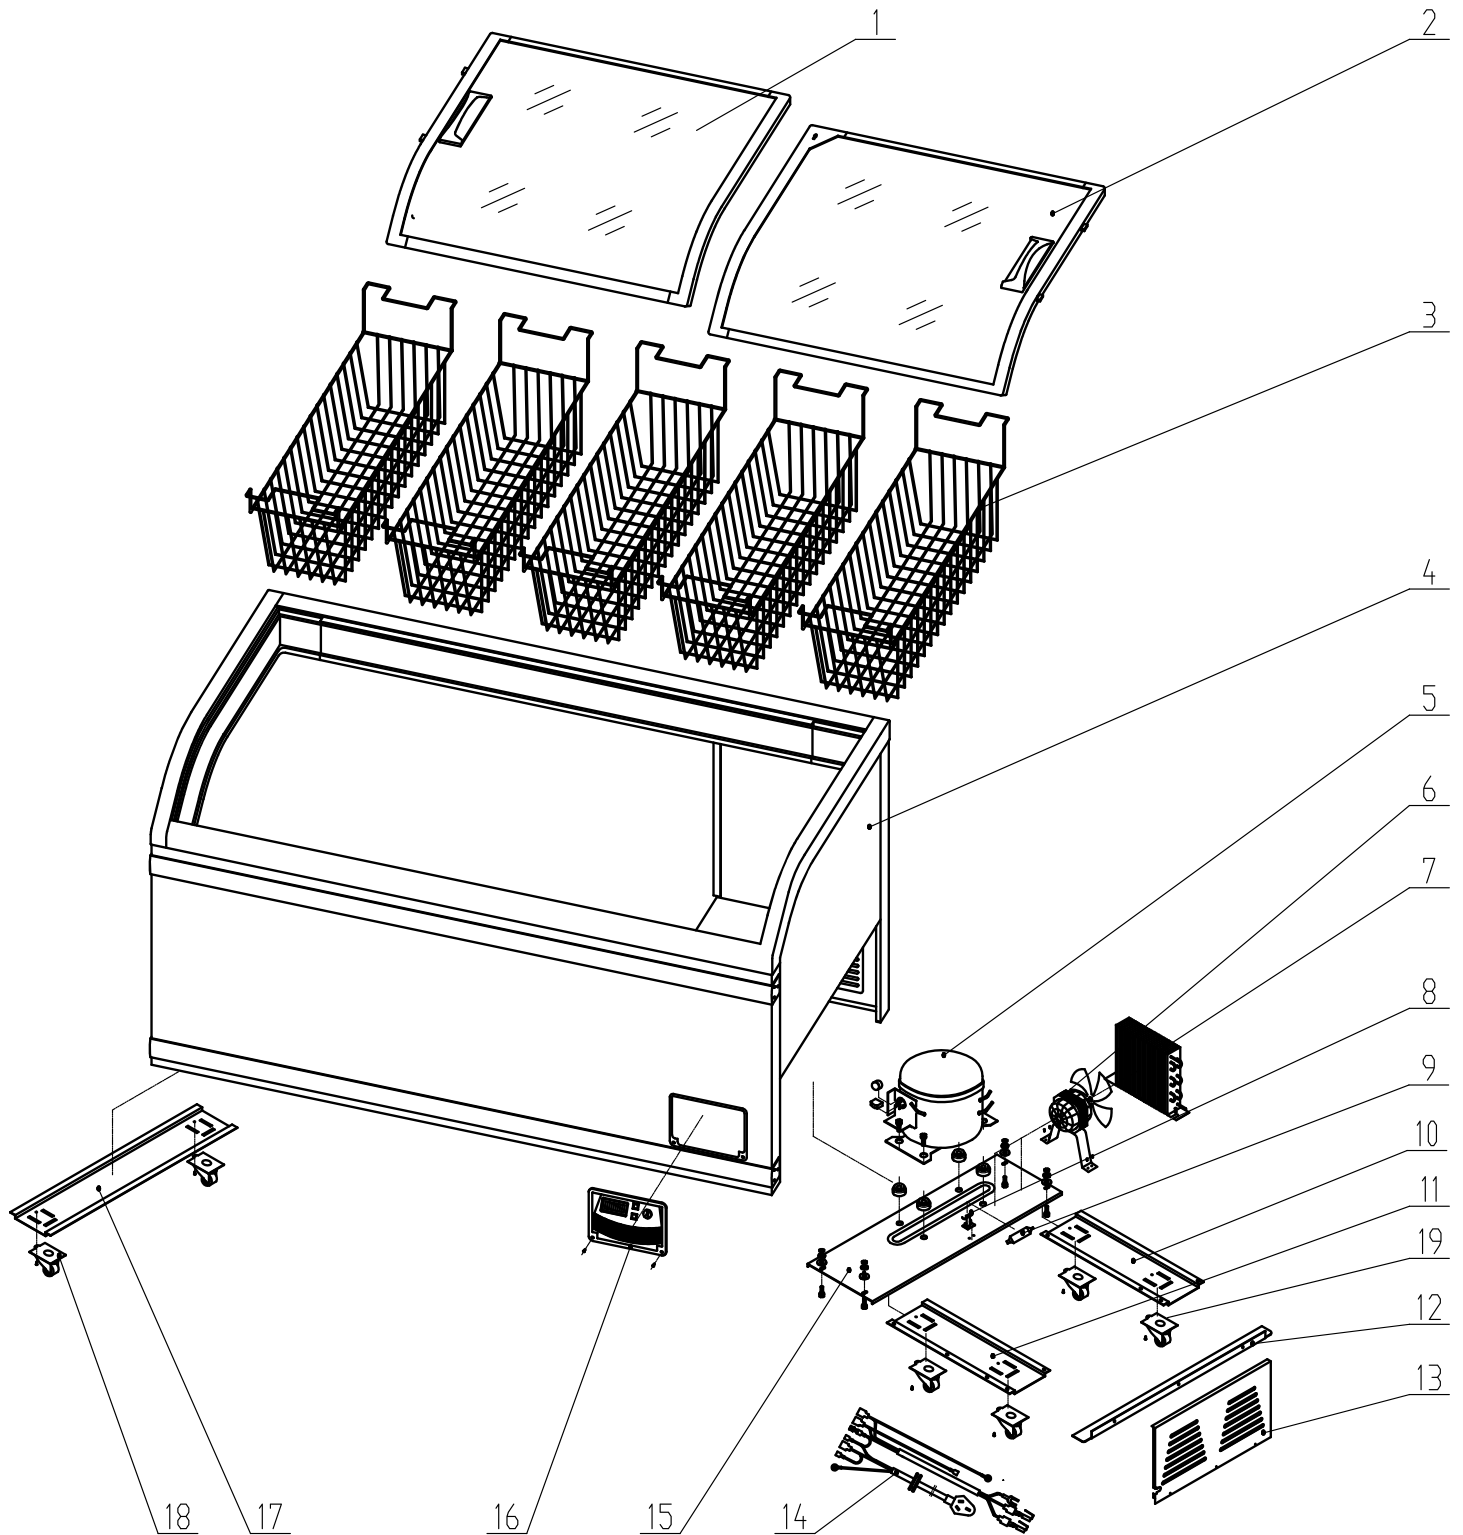

Parts Breakdown

Model FR-CN-1473 31457

Parts Breakdown

Model FR-CN-1473 31457

Item No.	Description	Position	Item No.	Description	Position	Item No.	Description	Position
28455	Left Glass Door for 31457	1	28460	Filter Support for 31457	8	28466	Plug Series for 31457	14
40162	Right Glass Door for 31457	2	28461	Filter for 31457	9	28467	Compressor Support for 31457	15
76695	Basket for 31457	3	28462	Caster Iron Channel A for 31457	10	28468	Thermostat Series for 31457	16
63505	Compressor (R290) for 31457	5	28463	Caster Iron Channel B for 31457	11	76709	Castor Channel Iron for 31457	17
28458	Cooling Motor for 31457	6	28464	Iron Liner for 31457	12	76710	Castor with Brake for 31457	18
28459	Finned Condenser for 31457	7	28465	Shutter for 31457	13	28469	Caster without Brake for 31457	19