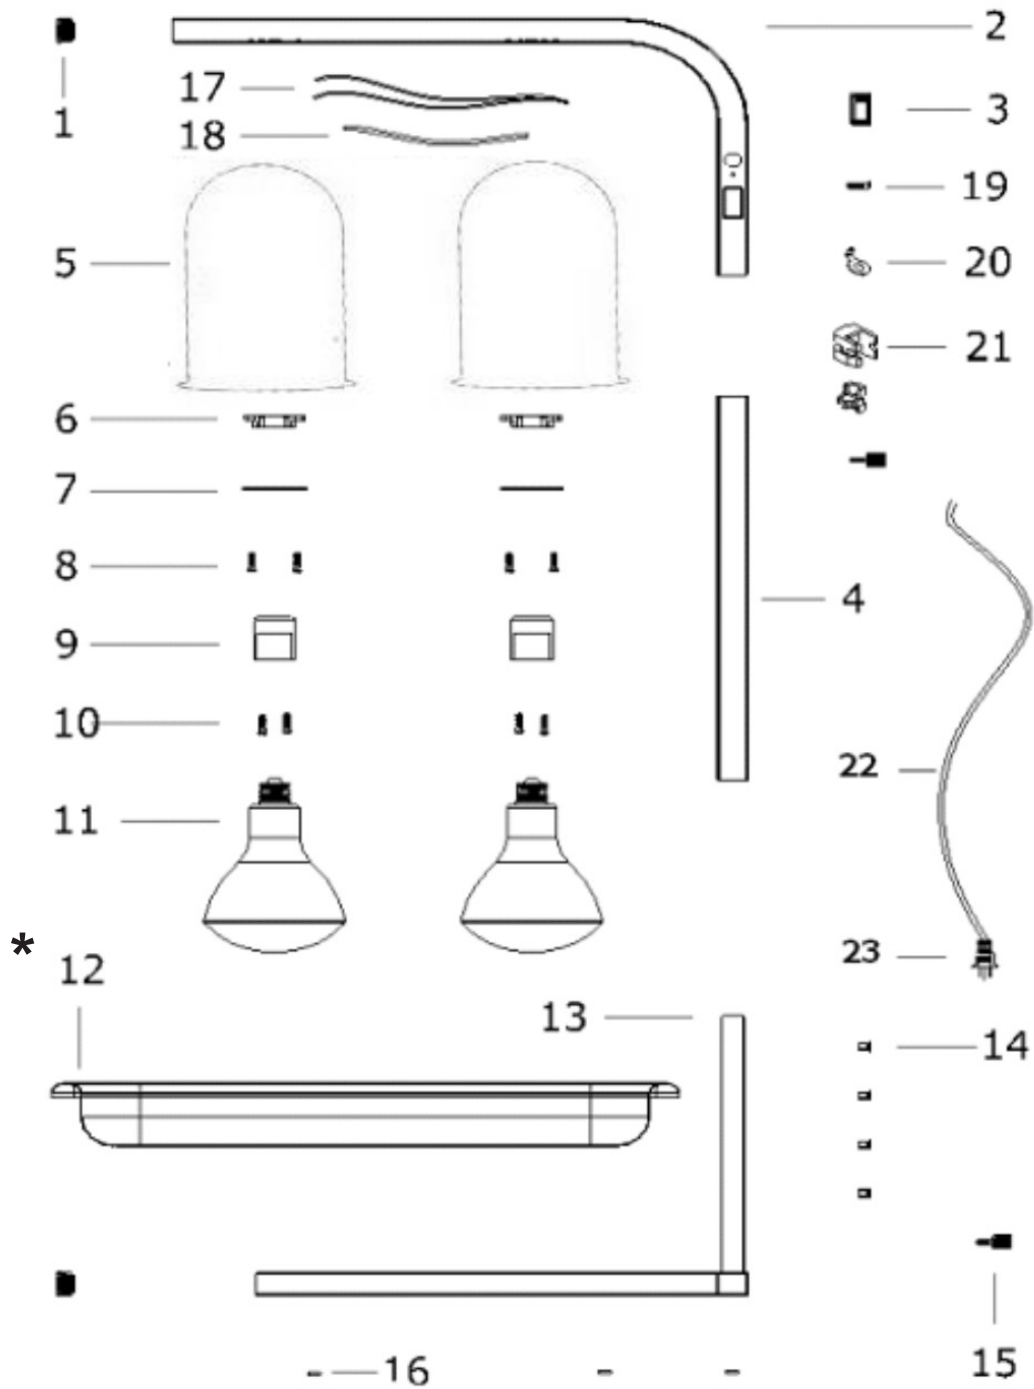

# Parts Breakdown

Model FW-CN-0533 21637

# Parts Breakdown

---

## Model FW-CN-0533 [21637](#)

Item No.	Description	Position	Item No.	Description	Position	Item No.	Description	Position
27147	Plastic Plug for <a href="#">21637</a>	1	<a href="#">37129</a>	Lamp Socket for <a href="#">21637</a>	9	72750	Internal Wire for <a href="#">21637</a>	17
72739	Upper Frame for <a href="#">21637</a>	2	72745	M3 Screw for <a href="#">21637</a>	10	72751	Heat Shrinkable Tube for <a href="#">21637</a>	18
27148	On/Off Switch for <a href="#">21637</a>	3	27874	Bulb (250W Max) Clear for <a href="#">21637</a>	11	72752	M4 Screw for <a href="#">21637</a>	19
72740	Middle Frame for <a href="#">21637</a>	4	27181	*Food Tray for <a href="#">21637</a>	12	72753	Ground Screw for <a href="#">21637</a>	20
72741	Lamp Shade for <a href="#">21637</a>	5	72746	Base Tube for <a href="#">21637</a>	13	72754	Cord Grip for <a href="#">21637</a>	21
72742	Insulation Board for <a href="#">21637</a>	6	72747	Nut for <a href="#">21637</a>	14	72755	Power Cord for <a href="#">21637</a>	22
72743	Insulation Paper for <a href="#">21637</a>	7	27150	Thumb Screw for <a href="#">21637</a>	15	72756	Plug for <a href="#">21637</a>	23
72744	M5 Screw for <a href="#">21637</a>	8	72749	Plastic Pad for <a href="#">21637</a>	16			