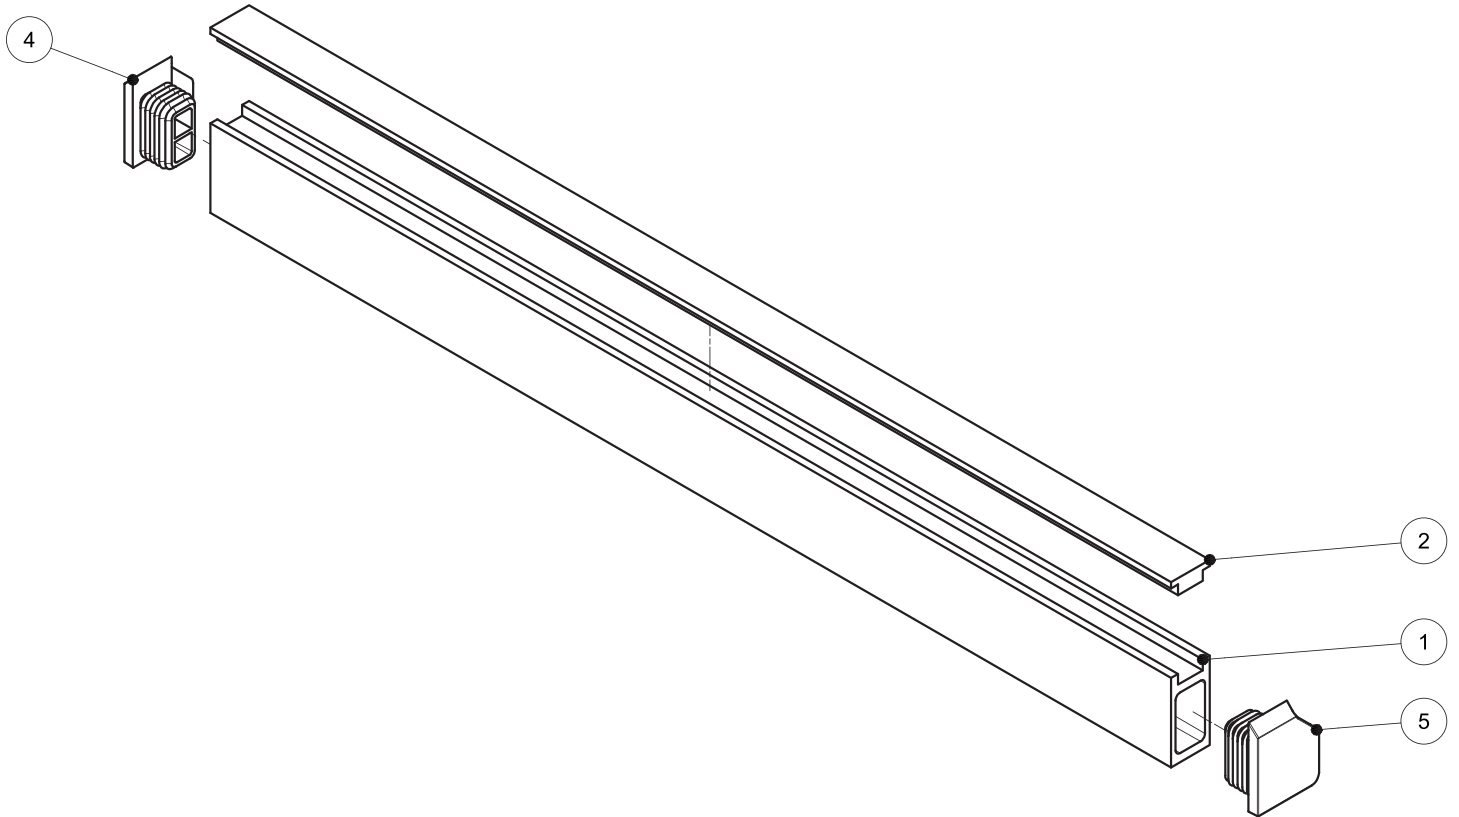

Parts Breakdown

Model VP-NL-0050-LS 45310

Vacuum Pump

Parts Breakdown

Model VP-NL-0050-LS 45310

Worktable

Parts Breakdown

Model VP-NL-0050-LS 45310

Lid

Parts Breakdown

Model *VP-NL-0050-LS* 45310

Seal Bar

Parts Breakdown

Model VP-NL-0050-LS 45310

Vacuum Valve

Parts Breakdown

Model VP-NL-0050-LS 45310

Switch Box

Parts Breakdown

Model VP-NL-0050-LS 45310

Control Panel

Parts Breakdown

Model VP-NL-0050-LS 45310

Vacuum Pump