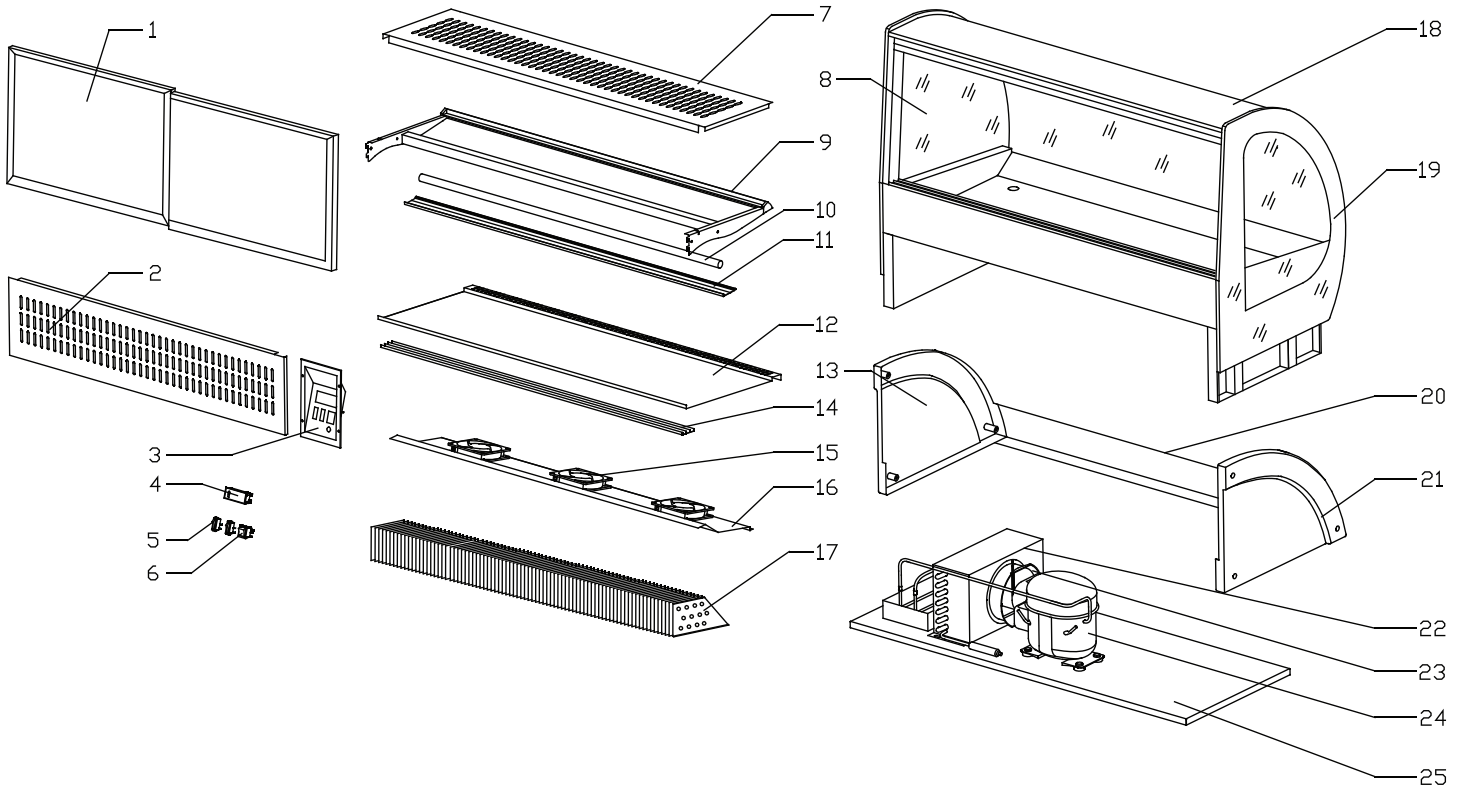

# Parts Breakdown

Model RS-CN-0200-R 31818

# Parts Breakdown

## Model RS-CN-0200-R 31818

Item No.	Description	Position	Item No.	Description	Position	Item No.	Description	Position
73991	Sliding Door for 31818	1	28427	Light for 31818	10	74727	Left Glass for 31818	19
73992	Back Panel for 31818	2	73996	Light Cover for 31818	11	74002	Decoration Front Panel for 31818	20
74720	Controller Board for 31818	3	73997	Bottom Shelf Board for 31818	12	74728	Decoration Left Panel for 31818	21
74721	Digital Thermostat (PHEZSOP100) for 31818	4	74725	Decoration Right Panel for 31818	13	74729	Condenser for 31818	22
74722	Switch (SC791) for 31818	5	73998	Rear Stainless Steel Air Grill for 31818	14	74730	Condenser Fan Motor for 31818	23
74723	Switch SC767 for 31818	6	74726	Evaporator Fan Motor for 31818	15	74731	Compressor for 31818	24
73993	Top Shelf for 31818	7	73999	Evaporator Cover for 31818	16	74003	Bottom Panel for 31818	25
74724	Right Side Glass for 31818	8	74000	Evaporator for 31818	17			
73994	Top Shelf Bracket for 31818	9	74001	Curved Glass for 31818	18			