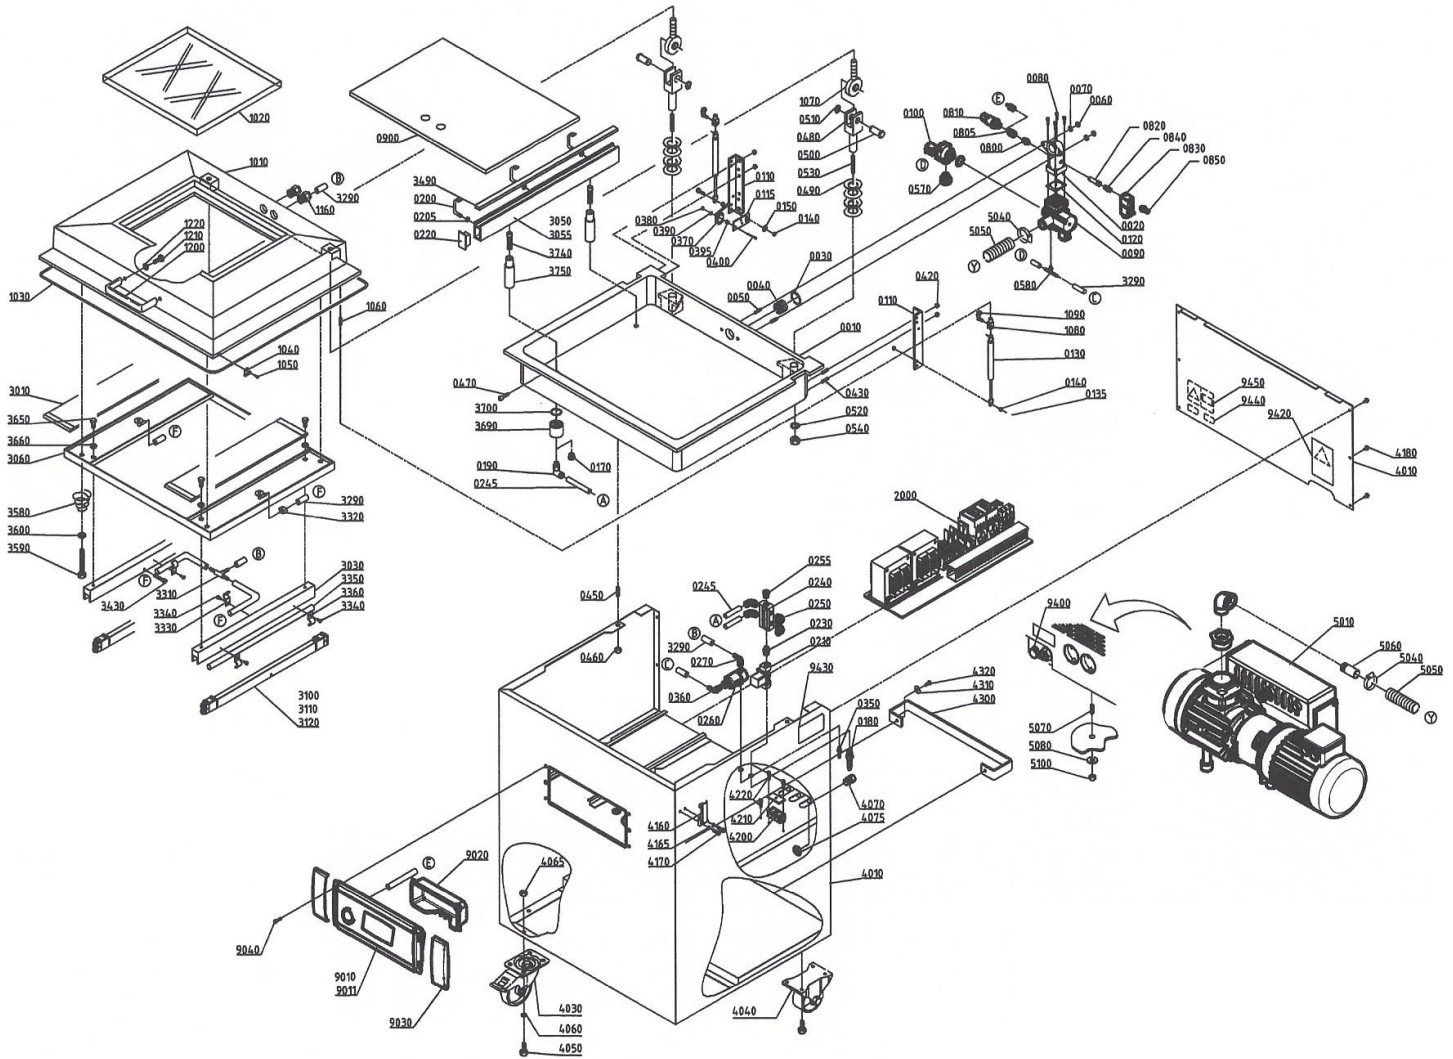

# Parts Breakdown

Model VP-NL-0040-M 50003

# Parts Breakdown

## Model VP-NL-0040-M 50003

Item No.	Description	Position	Item No.	Description	Position	Item No.	Description	Position
27787	Hexagon Screw M6x16 DIN933 A2 for 50003	4320	35391	Adj.Screw/Soc.Head M8x25 DIN916 A2 for 50003	5070	27789	Slott.Rais.Counter.Head Screw M4x10 DIN7985 A2 for 50003	9040
35387	Vac Pump 040-132 230/400-3-50 E for 50003	5010	35219	Flat Washer M8 D9021 A2 for 50003	5080	35419	Sticker Tension + Warning for 50003	9420
35388	Hose Clip ABA 32-44mm for 50003	5040	27814	Hexagon Nut M8 DIN934 A2 for 50003	5100	27794	Sticker Machinetype for 50003	9430
15833	PVC Suctionhose HNA-32x42mm for 50003	5050	65754	Cover Protection 04-Control for 50003	9020	35223	Sticker 19x38 Yellow for 50003	9440
35390	Pipe Nipple Half 1/2 1 for 50003	5060	65753	Cap Wide Holder 04-Control for 50003	9030	35224	Sticker 98x65 Yellow for 50003	9450