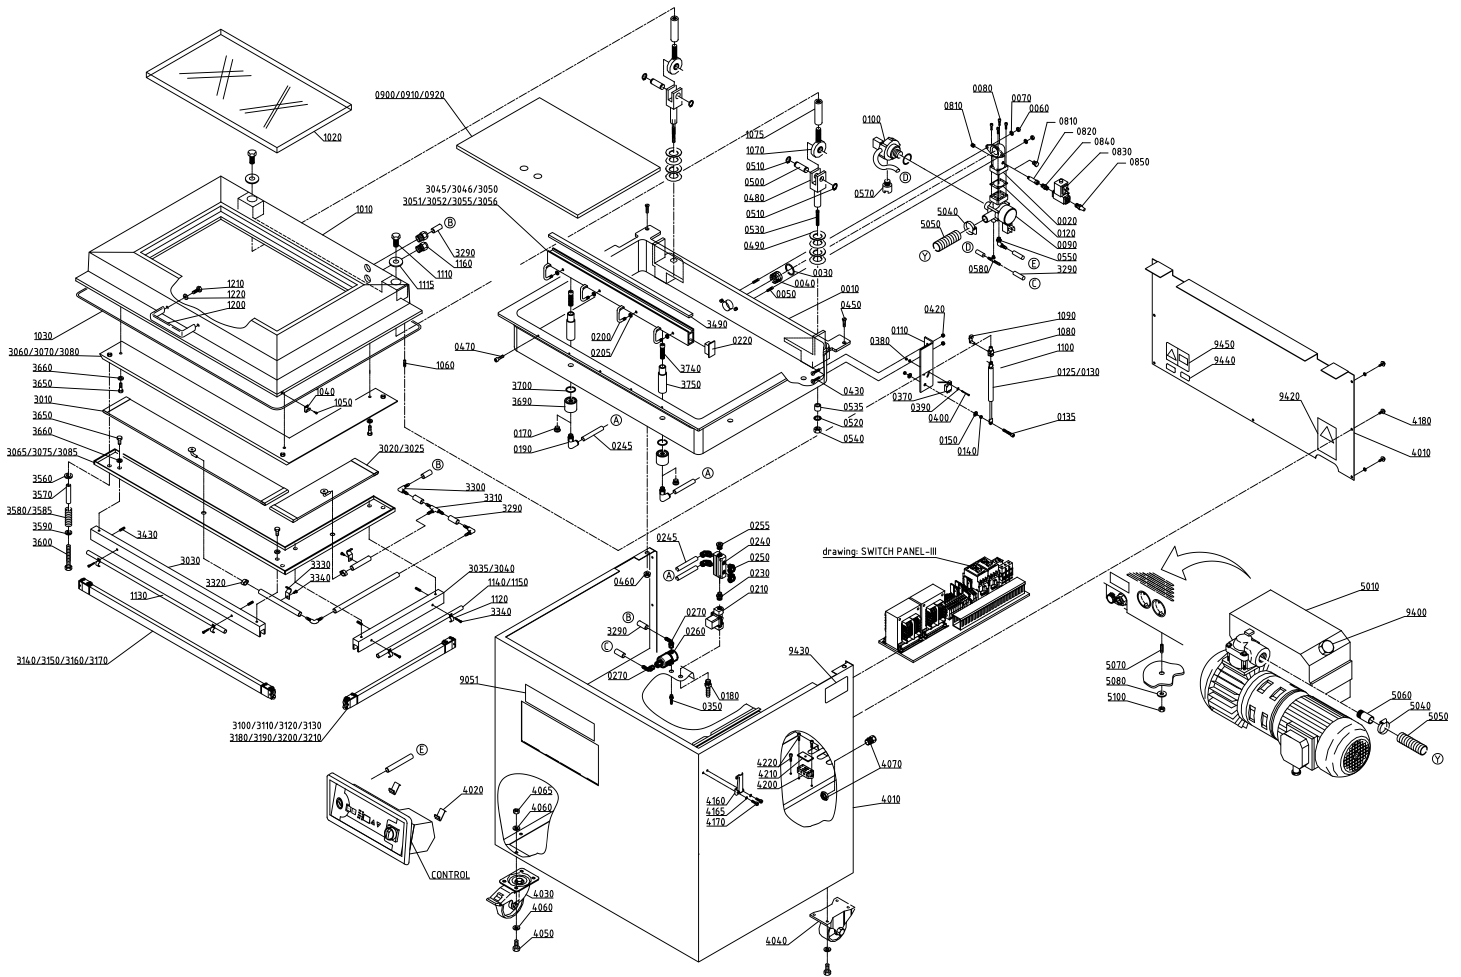

Parts Breakdown

Model VP-NL-0063-M 50005

Parts Breakdown

Model VP-NL-0063-M 50005

Item No.	Description	Position	Item No.	Description	Position	Item No.	Description	Position
35590	Vacuum Chamber Complete for 50005	10	35258	Blind Plug 3/8" MS/VN for 50005	255	35225	Silencer ID-CL 1/8 for 50005	850
35231	Branch Pipe HFE-1 Ready for 50005	20	15716	3-Way Valve for 50005	260	35647	Protection Suction Hole SB-820-LL for 50005	860
35232	O-Ring 32x3 for 50005	30	30015	Square Hose Coupling 1/4"x6 Ext. for 50005	270	35648	Insert Plate SB-820 KL for 50005	900
35233	Filter for 50005	40	35261	Brass Hose Coupling 1/4"x8 Ext. for 50005	350	35649	Insert Plate SB-820 LL for 50005	910
35234	Adj.Screw/Soc.Head M8x30 Din916 A2 for 50005	50	15775	Micro Switch MV3003L for 50005	370	35650	Insert Plate SB-820 KK for 50005	920
27814	Hexagon Nut M8 Din934 A2 for 50005	60	27823	Hexagon Nut M3 Din934 A2 for 50005	380	35651	Vacuum Cover SB-820 Complete for 50005	1010
35236	Spring Ring M8 Din127 A2 for 50005	70	27822	Castle Washer M3 for 50005	390	35652	Sight Glass SB-820 (560x315x20) for 50005	1020
35597	Hex.Socket Head Cap Screw M5x35 Din912 A2 for 50005	80	30011	Slotted Cheese Head Screw M3x20 A2 Din84 for 50005	400	35105	Sil.Profile Lid Gasket 8mm 60°SH/25MTR for 50005	1030
15722	Vacuum Valve without Decomp.Head 32mm for 50005	90	27781	Hexagon Flangenut M6 Din6923 A2 for 50005	420	35292	Lid Locker Hook V951L7-1BP for 50005	1040
15723	Decompress Head Vacuum Valve 32mm for 50005	100	35627	Hex.Sock.Counter Head Screw M6x20 D7991 A2 for 50005	430	35293	Slotted Cheese Head Screw M3x5 A2 Din84 for 50005	1050
35600	Support Gas Cylinder SB-820 for 50005	110	35628	Hex.Sock.Counter Head Screw M6x16 D7991 A2 for 50005	450	27788	Adj.Screw/Soc.Head M6x25 Din916 A2 for 50005	1060
35242	Packing Branch Pipe Mobiles for 50005	120	27781	Hexagon Flangenut M6 Din6923 A2 for 50005	460	35295	Rod End Hinge Cover for 50005	1070
15754	Gascylinder (H-3000) for 50005	125	35272	Hex.Socket Head Cap Screw M5x8 Din912 A2 for 50005	470	35658	Wire Bush M12 (Cover SB-820) for 50005	1075
35603	Gas Cylinder 084174 / 500N for 50005	130	35273	Hinge Pin for 50005	480	27808	Adjusting Fork for 50005	1080
35604	Hexagon Screw M8x30 Din933 A2 for 50005	135	35274	Spring Collar for 50005	490	27809	Adjusting Fork Closing Pin for 50005	1090
27814	Hexagon Nut M8 Din934 A2 for 50005	140	35275	Safety Pin Hinge for 50005	500	35661	Bearing Bush PAP-0606-P10 for 50005	1100
35219	Flat Washer M8 D9021 A2 for 50005	150	35276	Spring Ring 12mm Din471 for 50005	510	35662	Hexagon Screw M12x25 Din933 A2 for 50005	1110
35247	Blindstopper + O-Ring 1/4" MS/VN for 50005	170	27827	Flat Washer M10 D9021 A2 for 50005	520	35663	Flat Washer M12 Din9021 A2 for 50005	1115
35248	Hose Coupling 1/2"x10 Ext. for 50005	180	35636	Adj.Screw/Soc.Head M10x60 Din913 A2 for 50005	530	35355	Cable Clip 1x10mm Din72571 for 50005	1120
35249	Elbow Coupling 10x1/4" for 50005	190	35637	Bush Hinge Pin SB-820 for 50005	535	35665	Tube Alu 10x1mm L=680mm SB-820 for 50005	1130
35250	Gas Nozzle Universal for 50005	200	35279	Self Locking Hexagon Nut M10 Din985 VZ for 50005	540	35666	Tube Alu 10x1mm L=370mm SB-820 for 50005	1140
35251	Hexagon Nut M8x1 Low Din439B for 50005	205	27819	Square Hose Coupling 1/8"x6 Ext. for 50005	550	35667	Tube Alu 10x1mm L=420mm for 50005	1150
35252	Gas Valve for Gas Distribute Pot for 50005	210	15751	Decompress Filter 1/2 for 50005	570	35298	Cable Gland M20x1,5 Brass for 50005	1160
35253	Closing Plug Silicone Holder for 50005	220	35282	T-Screw-in Hose Coupling 1/8"x6 Ext. for 50005	580	35299	Handle GN-565-26-192-SW 800 for 50005	1200
35254	Reducing Nipple 1/2"x3/8" for 50005	230	35203	Plug Plastic 1/8" for 50005	810	35300	Hexagon Screw M8x20 Din933 A2 for 50005	1210
35255	Distribution Block 4DVB/VP 3/8"-1/4"-4 for 50005	240	35284	Extension Piece Oil Drain for 50005	820	35301	Castle Washer Red Copper M8 for 50005	1220
35256	Air Pressure Hose Blue 10x8 for 50005	245	35285	Valve 2/2 MA-222-003-P27-SAH 24 for 50005	830	35672	Plate 495x230x5 for 50005	2000
35257	Insert Coupling Straight 1/4"x10 for 50005	250	35205	Brass Double Nipple 1/8" for 50005	840	15792	Combi-Transformer P200/460V-S24/32V for 50005	2020