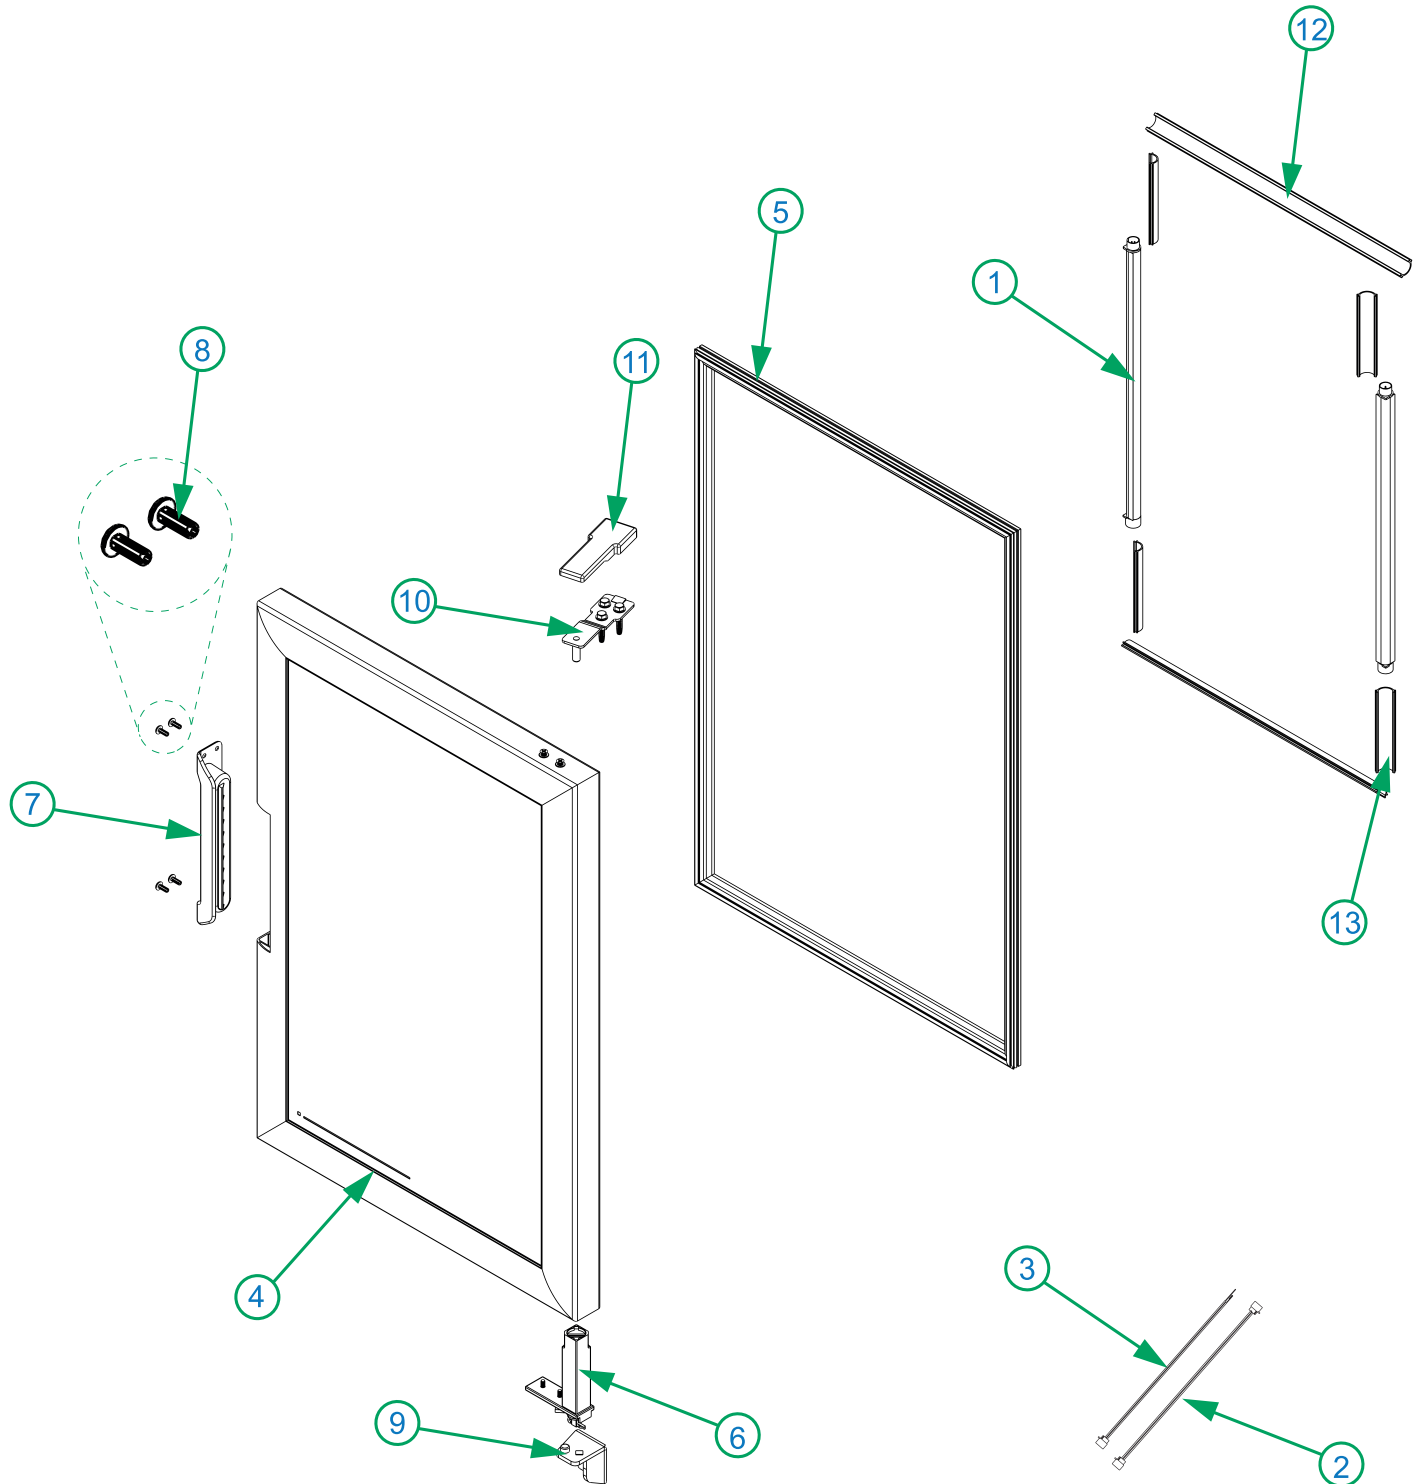

Parts Breakdown

Model VR04 45801

General Assembly

Parts Breakdown

Model VR04 45801

Condenser Assembly

Parts Breakdown

Model VR04 45801

Door Assembly

Parts Breakdown

Model VR04 45801

General Assembly

Item No.	Description	Position	Item No.	Description	Position	Item No.	Description	Position
AD634	Temperature Control for 45801	1	AD636	Grommet for 45801	8	AD641	Leveling Leg for 45801	15
AD635	Control Box for 45801	2	AD637	Back Grill for 45801	9	AD642	Front Grill for 45801	16
AD579	Control Knob for 45801	3	AD638	Grommet for 45801	10	AD643	Front Grill Support for 45801	17
66469	Temp Sensor, ETC1H 1.0M for 45801	4	AD639	Shelf for 45801	11	AD644	Clip Molding for 45801	18
AD572	Power Cord for 45801	5	66645	Clip F/Pilaster for 45801	12	AD645	Main Harness for 45801	19
AD568	Switch for 45801	6	AD640	Pilaster for 45801	13	AD583	Motor Ground Harness for 45801	
66449	LED Driver, VB-12030D018 30W 115V 50/60Hz for 45801	7	66507	Thermometer, Wall MTG, 3017492 for 45801	14	AD646	Compressor Harness for 45801	