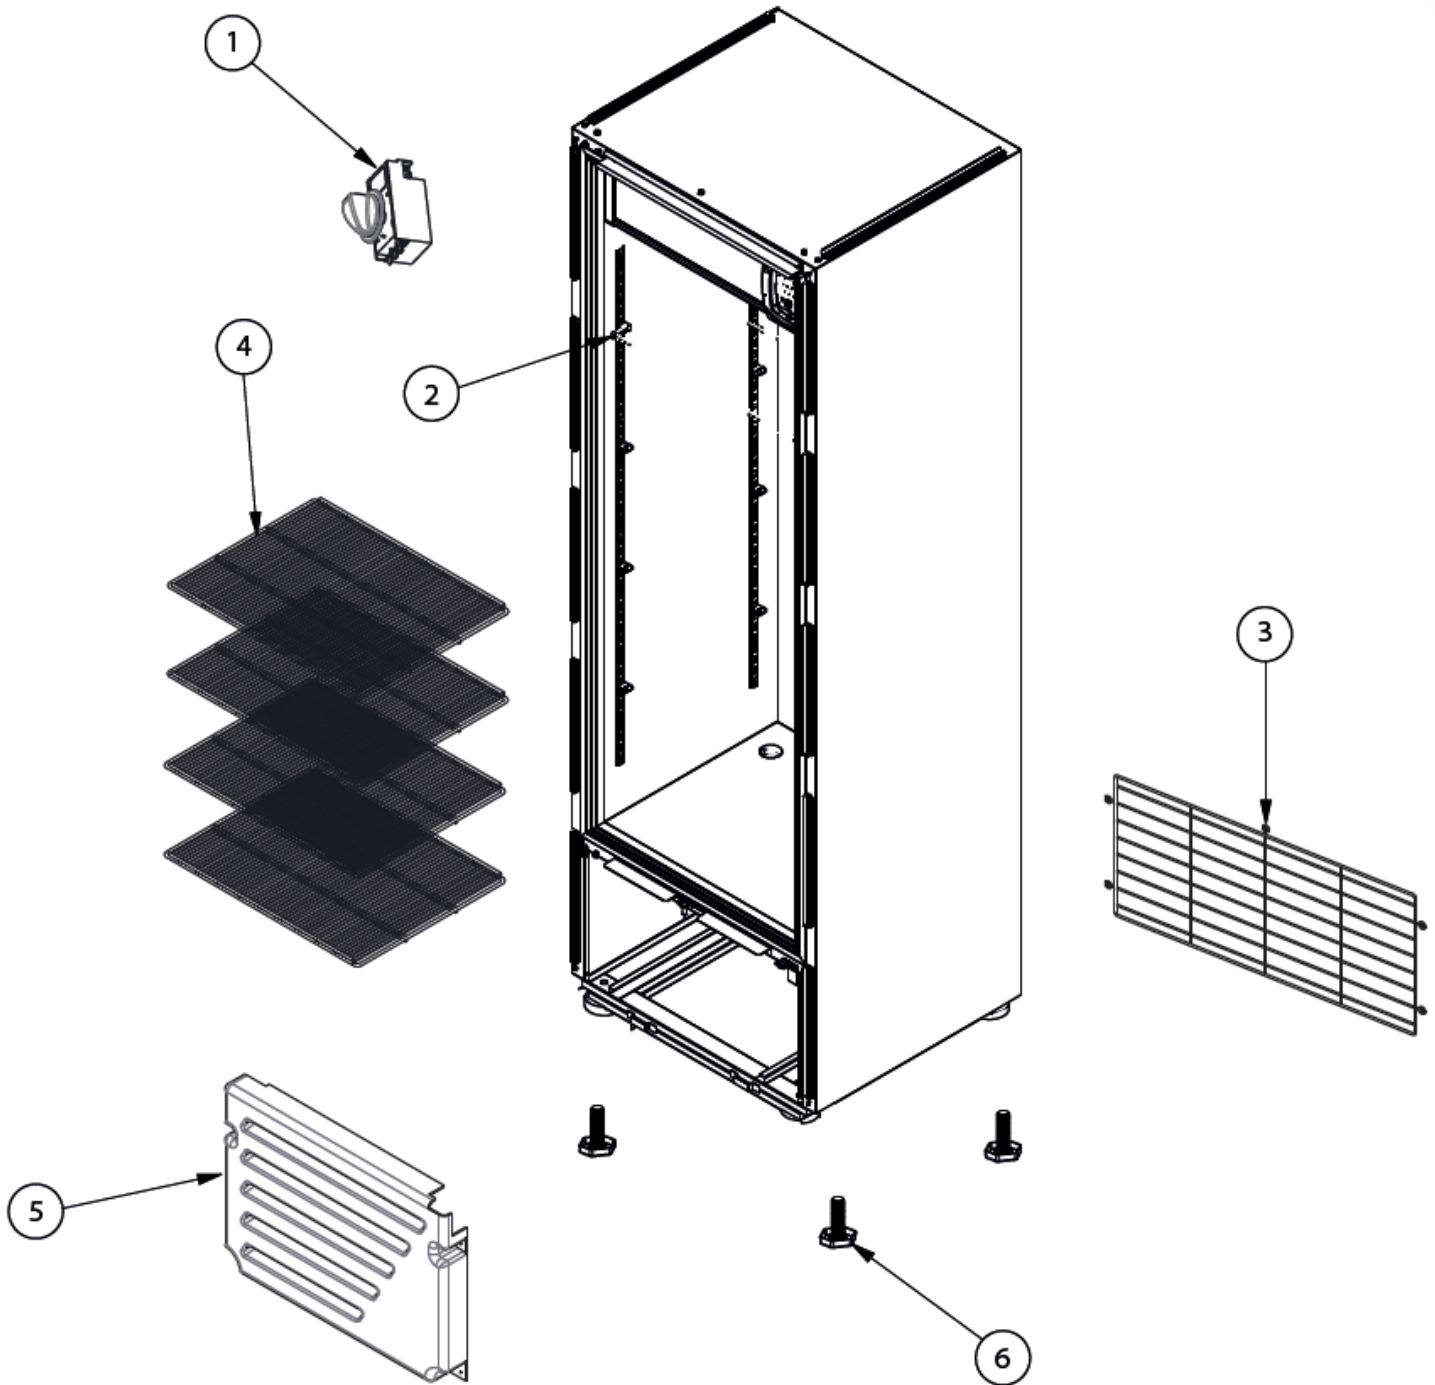

Parts Breakdown

Model VR08 41215

General Assembly

Parts Breakdown

Model VR08 41215

Evaporator Assembly

Parts Breakdown

Model VR08 41215

Condenser Assembly

Parts Breakdown

Model VR08 41215

Door Assembly

Parts Breakdown

Model VR08 41215

General Assembly

Item No.	Description	Position	Item No.	Description	Position	Item No.	Description	Position
66438	Controller, ELE BEV 115V N/SEN for 41215	1	66440	Grill, Wire Rear VL08 for 41215	3	66442	Front Grill, THER BK for 41215	5
66439	Pilaster, 1046 7B Diam 6.7 for 41215	2	66441	Shelf for 41215	4	66443	Leveling Screw, 1/2"-13x1 1/2" for 41215	6