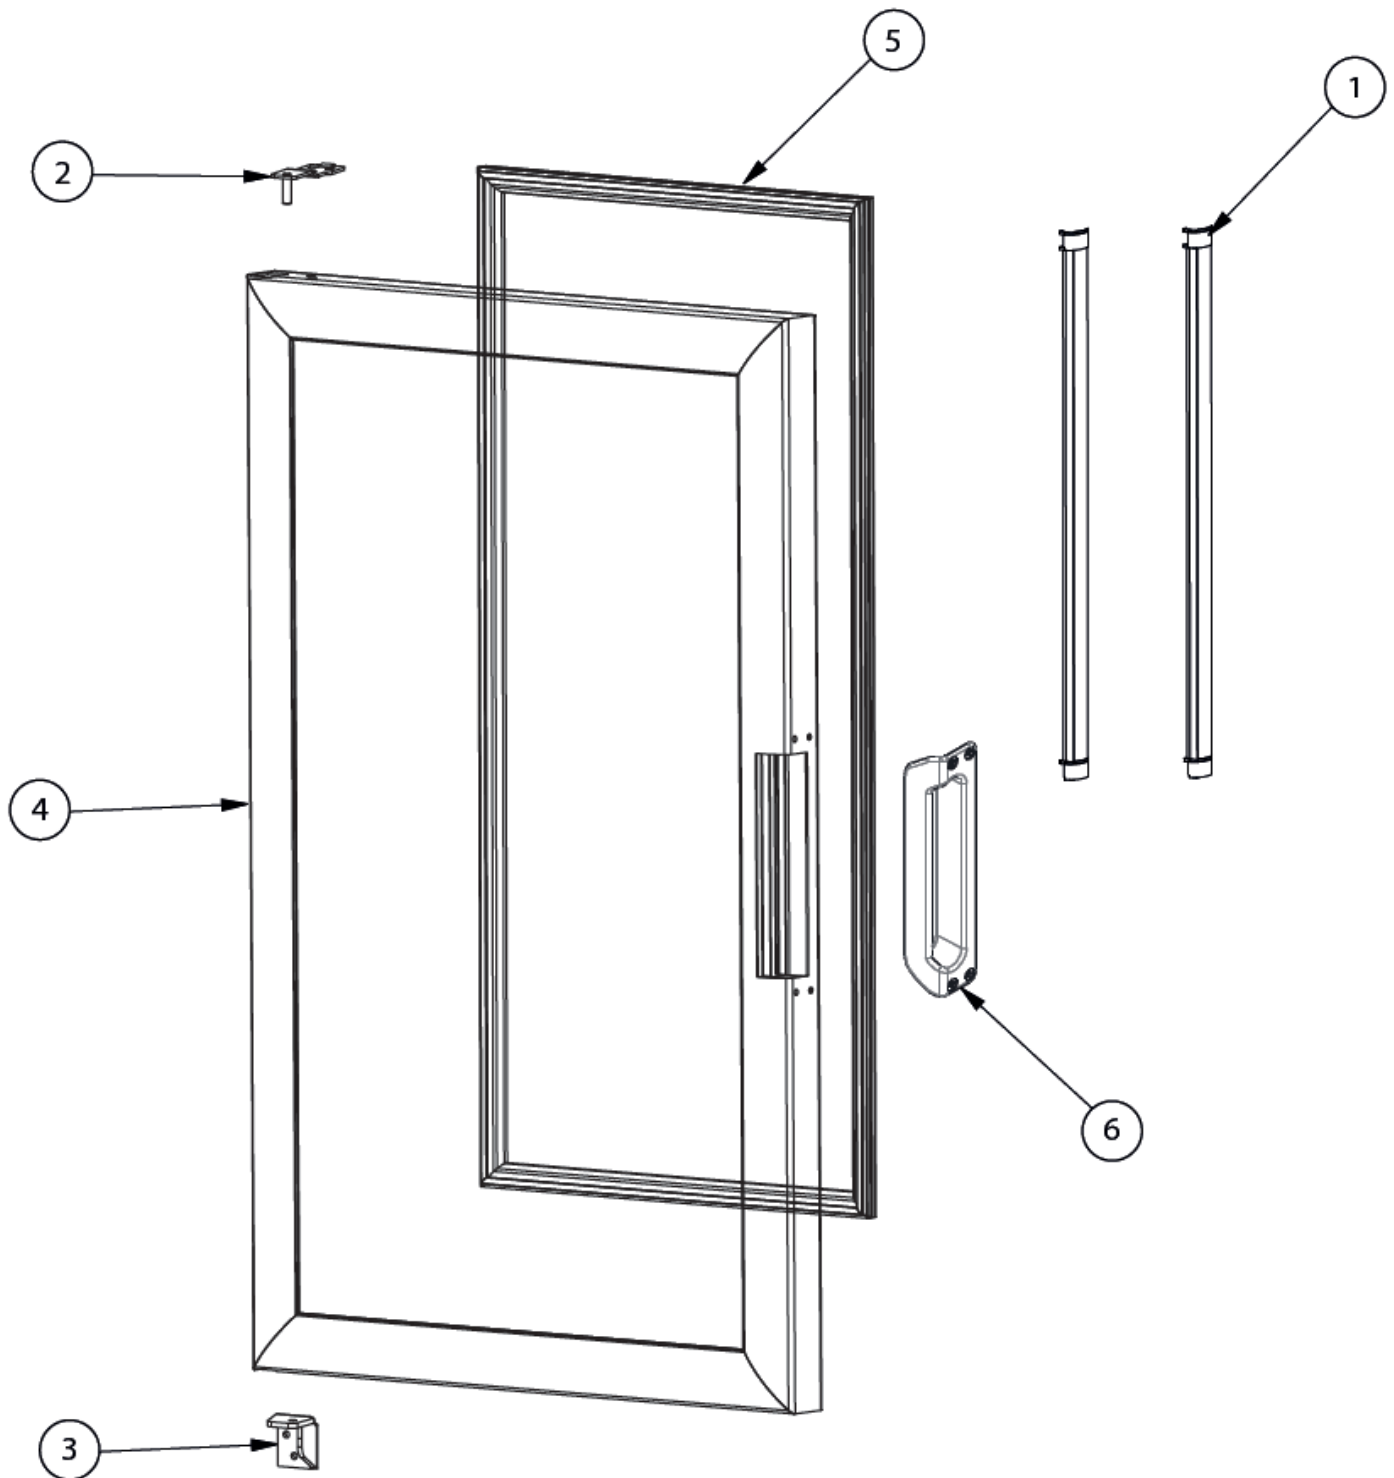

Condenser Assembly

Parts Breakdown

Model VR08 41215

Door Assembly

Parts Breakdown

Model VR08 41215

General Assembly

Item No.	Description	Position	Item No.	Description	Position	Item No.	Description	Position
66438	Controller, ELE BEV 115V N/SEN for 41215	1	66440	Grill, Wire Rear VL08 for 41215	3	66442	Front Grill, THER BK for 41215	5
66439	Pilaster, 1046 7B Diam 6.7 for 41215	2	66441	Shelf for 41215	4	66443	Leveling Screw, 1/2"-13x1 1/2" for 41215	6