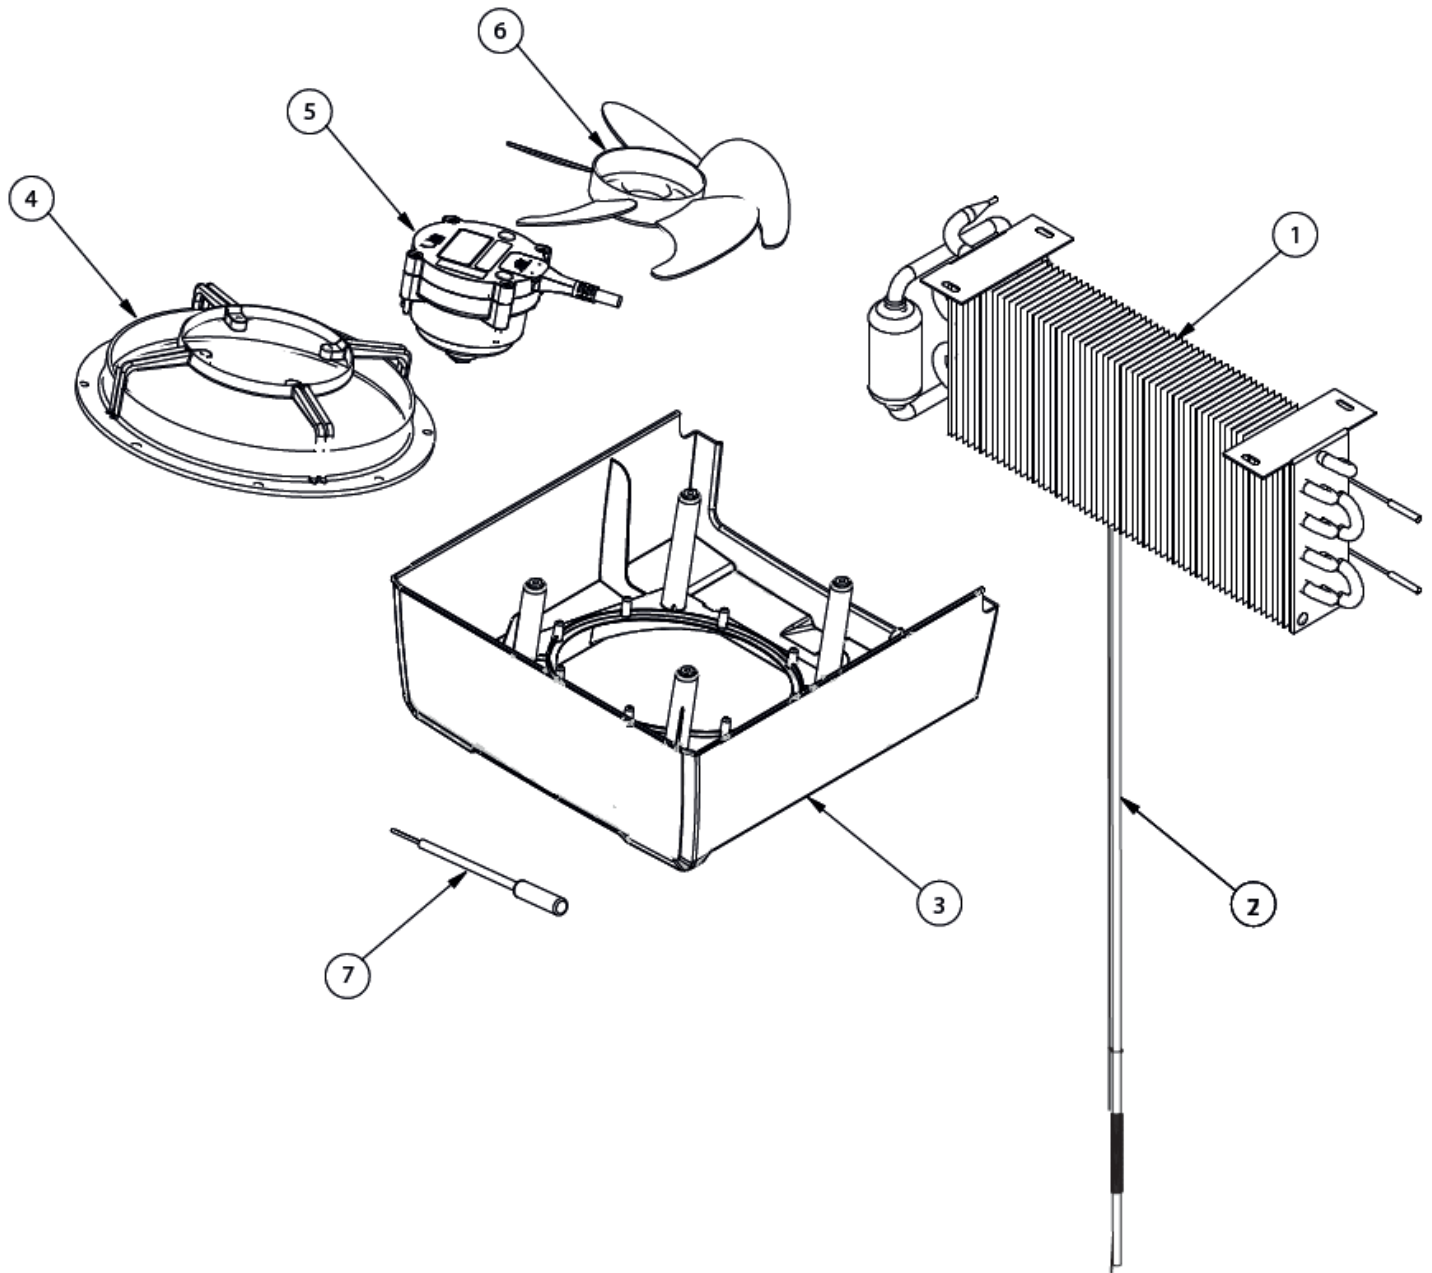

Parts Breakdown

Model VR08 41215

General Assembly

Parts Breakdown

Model VR08 41215

Evaporator Assembly

Parts Breakdown

Model VR08 41215

Condenser Assembly

Parts Breakdown

Model VR08 41215

Door Assembly

Parts Breakdown

Model VR08 41215

General Assembly

Item No.	Description	Position	Item No.	Description	Position	Item No.	Description	Position
66438	Controller, ELE BEV 115V N/SEN for 41215	1	66440	Grill, Wire Rear VL08 for 41215	3	66442	Front Grill, THER BK for 41215	5
66439	Pilaster, 1046 7B Diam 6.7 for 41215	2	66441	Shelf for 41215	4	66443	Leveling Screw, 1/2"-13x1 1/2" for 41215	6

Evaporator Assembly

Item No.	Description	Position	Item No.	Description	Position	Item No.	Description	Position
66444	Evaporator 14T 5/16 CU 6FPI FIL299 for 41215	1	66446	ABS Motor Evaporator Support for 41215	4	66438	Controller, ELE BEV 115V N/SEN for 41215	7
66405	Cap Tube 0.036x96" for 41215	2	66447	Motor E WEL 1/70HP 115V 50/60HZ 1800RPM for 41215	5			
66445	Evaporator Housing ABS N/Slot for 41215	3	66448	Fan Blade, WEL PLA 8" Diam. 28 Deg. for 41215	6			