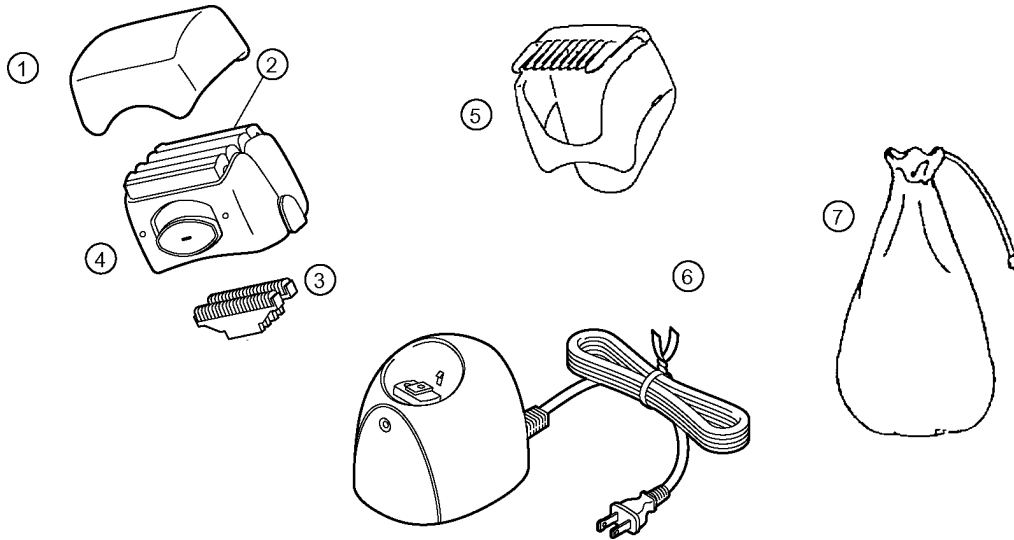

2.2. ES2218

NOTE:

*A=available as an optional accessory

*B=only available as set

*C=available individually

Ref. No.	Part No.	Part Name & Description	Remarks	Per Unit
1	WES2208V7158	PROTECTIVE CAP	(BG)	1
2	WES9755P	OUTER FOIL		1ST
3	WES9754P	INNER BLADE		1ST
4	WES2208V0048	FOIL FRAME	(BG)	1
5	WES2218V3558	3-POSITION BIKINI COMB	(BG)	1
6	WES2208V7658	CHARGING ADAPTOR	(BG)	1
7	WES208W7008	SOFT CASE	(BG)	1
-	WES2218V8108	OPERATING INSTRUCTIONS	(BG)	1