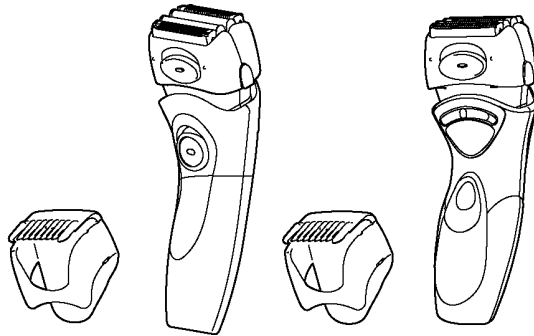

# Service Manual

Wet/Dry Rechargeable Shaver

**ES2216-U1**

**ES2218-U1**

### NOTE:

\*A=available as an optional accessory

\*B=only available as set

\*C=available individually

Ref. No.	Part No.	Part Name & Description	Remarks	Per Unit
1	WES2208V7158	PROTECTIVE CAP	(BG)	1
2	WES9755P	OUTER FOIL		1ST
3	WES9754P	INNER BLADE		1ST
4	WES2208V0048	FOIL FRAME	(BG)	1
5	WES2218V3558	3-POSITION BIKINI COMB	(BG)	1
6	WES2208V7658	CHARGING ADAPTOR	(BG)	1
7	WES208W7008	SOFT CASE	(BG)	1
-	WES2218V8108	OPERATING INSTRUCTIONS	(BG)	1