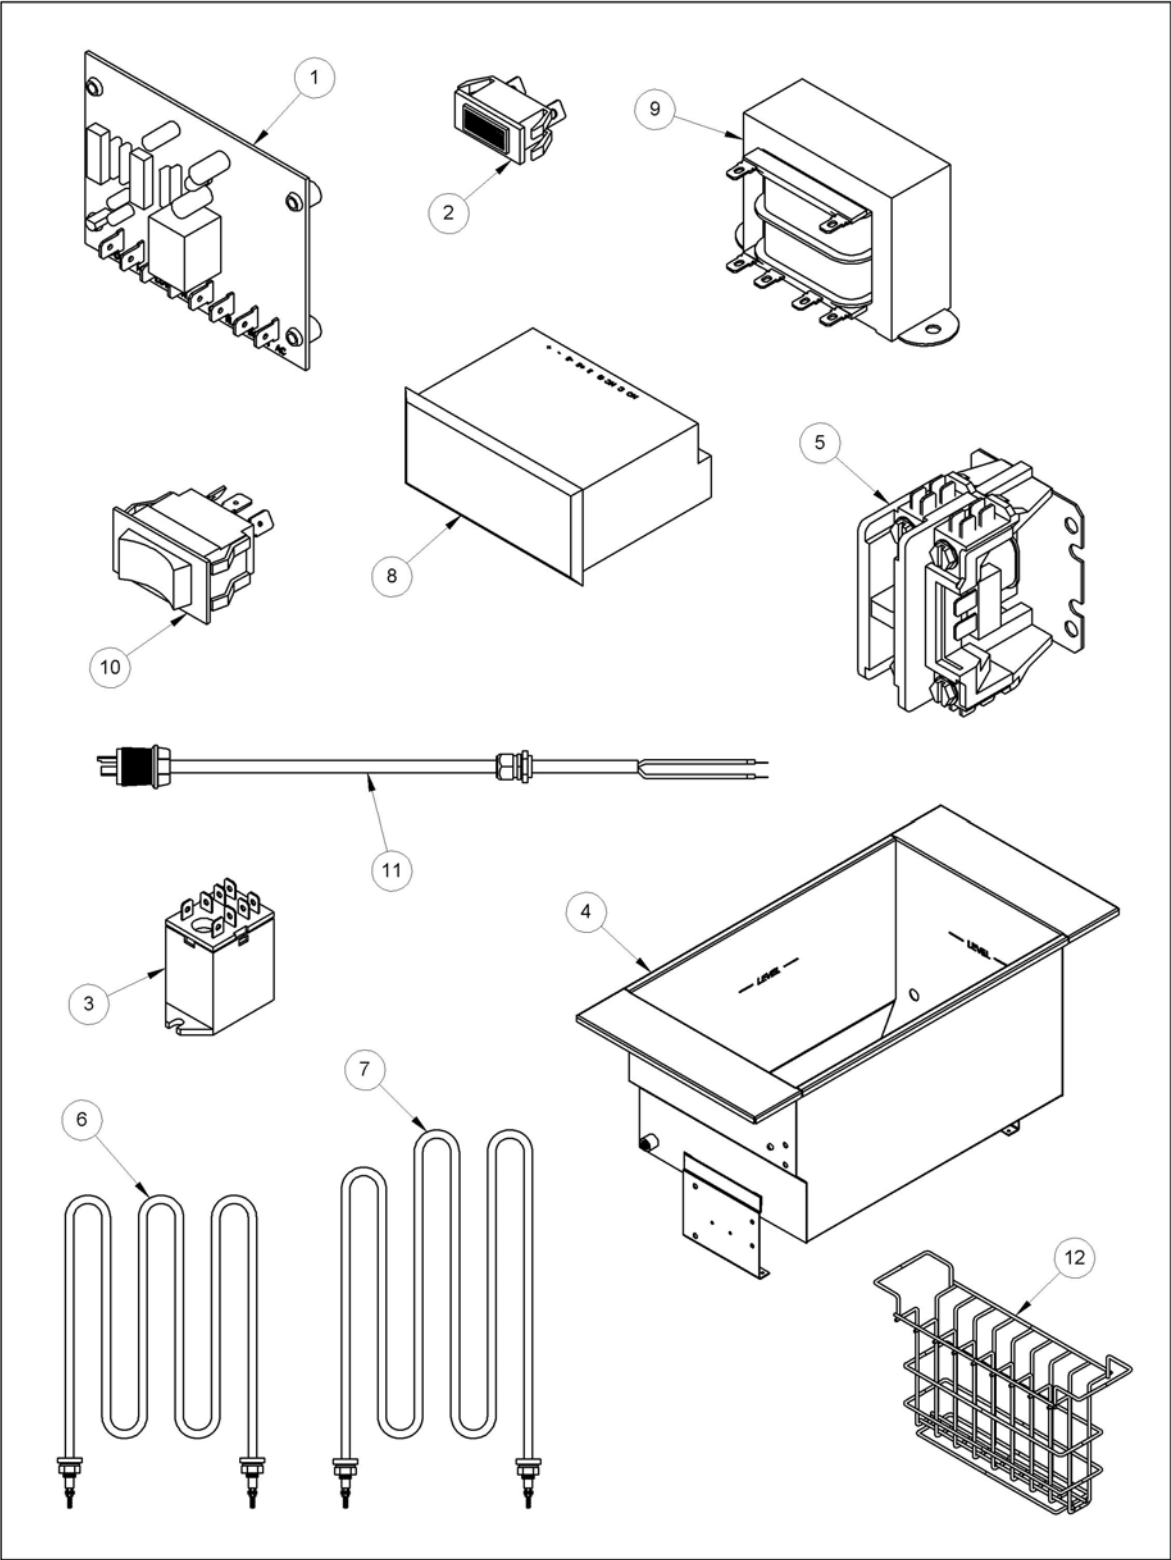

## Exploded Parts Manual CRTE

**PARTS**

## PARTS LIST

Item	Part No.	Description	Digital	Solid State
1	60087202	Control, Liquid Level 24VAC	X	X
2	P5045044	Lamp, 28V Amber Rectangle	X	X
	P5045040	Lamp, 28V Red Rectangle		X
3	P5046688	Relay, 24VAC SPDT	X	X
4	B3323301	Tank, Weldment CRTE	X	X
5	60131201	Contact, 24V, 1 Pole 30A	X	X
6	P5046965	Element, Tubular 6KW 208V	Varies	
	P5046968	Element, Tubular 6KW 240V		
7	50008301	Element, Tubular 6KW 208V "New Style"		
	50008302	Element, Tubular 6KW 240V "New Style"		
8	60089502	Control, Thermostat Digital 24V 180F Green	X	
NS	60171201	Control, Thermostat Solid State 140-200F		X
NS	PP10704	Probe, Temperature CPI "Digital"	X	
NS	P8905-15	Probe, Temperature "Solid State"		X
NS	60128601	Switch, High Temperature Limit	X	X
9	PP10210	Transformer, 40VA 120/208/240V TO 24V	X	X
10	PP10559	Switch, Rocker DPDT 0-1-(1)	X	X
11	60129101	Cord, 30A Twist Lock Plug, NEMA-L6-30P	Varies	
	60129102	Cord, 30A Sleeved Twist Lock Plug, NEMA-L6-30P		
	60129103	Cord, 30A Angle Plug, NEMA-L6-30P		
	60129104	Cord, 30A Pin & Sleeve Plug, IEC 309-1 or IEC 309-2		
NS	60129001	Drain Hose, Assembly CRTE 4 Foot	X	X
12	B4512001	Rack, Soup	Varies	
NS	B3413501	Rack, 3 Product		