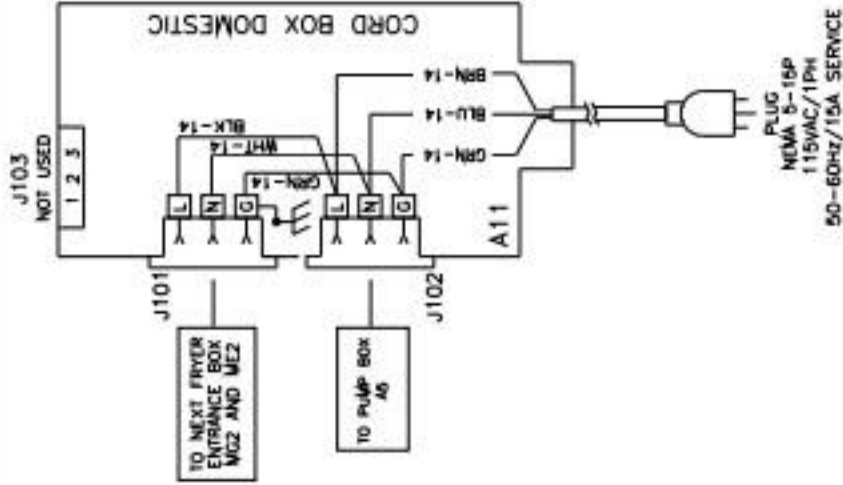

MODELS MG2, ME2
EXPORT

700334-5 REV B

MODELS: MG2, ME2
FOR U.S. AND CANADA
700334-6 REV B

CUSTOMER SUPPLIED EQUIPMENT

MODELS: MG2, ME2
 FOR U.S. AND CANADA
 700334-4 REV C

700334-2 REV C
 MODEL ME2, MG2
 PUMP BOX WIRING
 208V, 220-230V/50-60HZ
 240V/50HZ EXPORT AND CE

FILTER PUMP 115V/60HZ (DOMESTIC)

700334-3
REV B

115VAC 50-60 Hz/7.3 FLA*
16/3 AWG SJT0 CORD
*ADD .3 AMPS PER HEAT TAPE
IF SHORTENING OPTION
IS SUPPLIED.