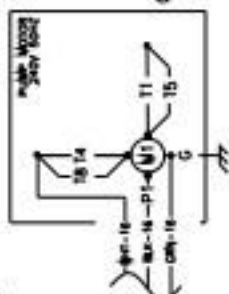

MODELS MG2, ME2
EXPORT

700334-5 REV B

MODELS: MG2, ME2
FOR U.S. AND CANADA
700334-6 REV B

CUSTOMER SUPPLIED EQUIPMENT

MODELS: MG2, ME2
 FOR U.S. AND CANADA
 700334-4 REV C

700334-2 REV C
 MODEL ME2, MG2
 PUMP BOX WIRING
 208V, 220-230V/50-60HZ
 240V/50HZ EXPORT AND CE

FILTER PUMP 115V/60HZ (DOMESTIC)

700334-3
REV B

115VAC 50-60 Hz/7.3 FLA*
16/3 AWG SJT0 CORD
*ADD .3 AMPS PER HEAT TAPE
IF SHORTENING OPTION
IS SUPPLIED.