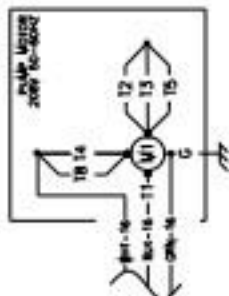

MODELS MG2, ME2
EXPORT

700334-5 REV B

MODELS: MG2, ME2
FOR U.S. AND CANADA
700334-6 REV B

CUSTOMER SUPPLIED EQUIPMENT

MODELS: MG2, ME2
 FOR U.S. AND CANADA
 700334-4 REV C

700334-2 REV C
 MODEL ME2, MG2
 PUMP BOX WIRING
 208V, 220-230V/50-60HZ
 240V/50HZ EXPORT AND CE

FILTER PUMP 115V/60HZ (DOMESTIC)

700334-3
REV B

115VAC 50-60 Hz/7.3 FLA*
16/3 AWG SJT0 CORD
*ADD .3 AMPS PER HEAT TAPE
IF SHORTENING OPTION
IS SUPPLIED.