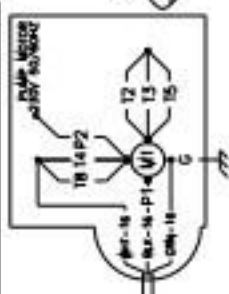

MODELS MG2, ME2
EXPORT

700334-5 REV B

MODELS: MG2, ME2
FOR U.S. AND CANADA
700334-6 REV B

CUSTOMER SUPPLIED EQUIPMENT

MODELS: MG2, ME2
 FOR U.S. AND CANADA
 700334-4 REV C

700334-2 REV C
 MODEL ME2, MG2
 PUMP BOX WIRING
 208V, 220-230V/50-60HZ
 240V/50HZ EXPORT AND CE

FILTER PUMP 115V/60HZ (DOMESTIC)

700334-3
REV B

115VAC 50-60 Hz/7.3 FLA*
16/3 AWG SJT0 CORD
*ADD .3 AMPS PER HEAT TAPE
IF SHORTENING OPTION
IS SUPPLIED.