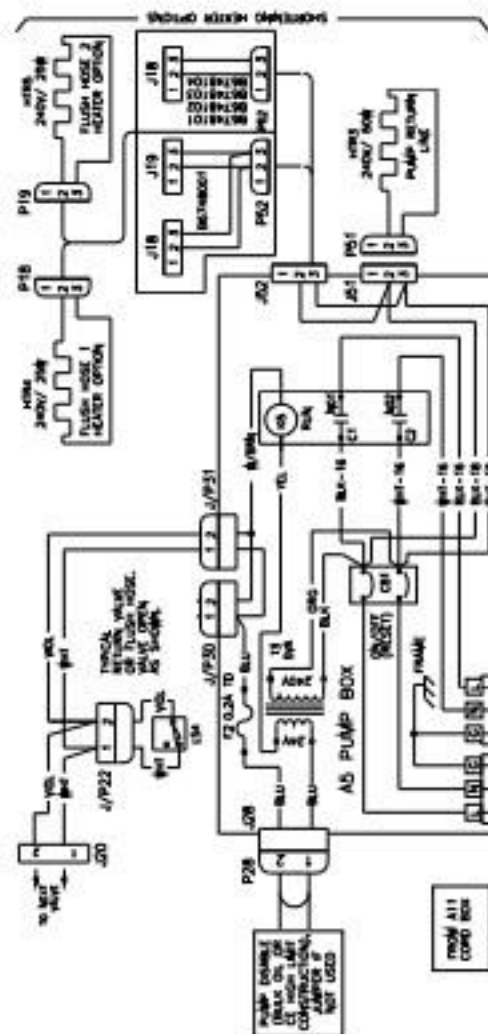

MODELS MG2, ME2
EXPORT

700334-5 REV B

MODELS: MG2, ME2
FOR U.S. AND CANADA
700334-6 REV B

CUSTOMER SUPPLIED EQUIPMENT

MODELS: MG2, ME2
 FOR U.S. AND CANADA
 700334-4 REV C

700334-2 REV C
 MODEL ME2, MG2
 PUMP BOX WIRING
 208V, 220-230V/50-60HZ
 240V/50HZ EXPORT AND CE

FILTER PUMP 115V/60HZ (DOMESTIC)

700334-3
REV B

115VAC 50-60 Hz/7.3 FLA*
16/3 AWG SJT0 CORD
*ADD .3 AMPS PER HEAT TAPE
IF SHORTENING OPTION
IS SUPPLIED.