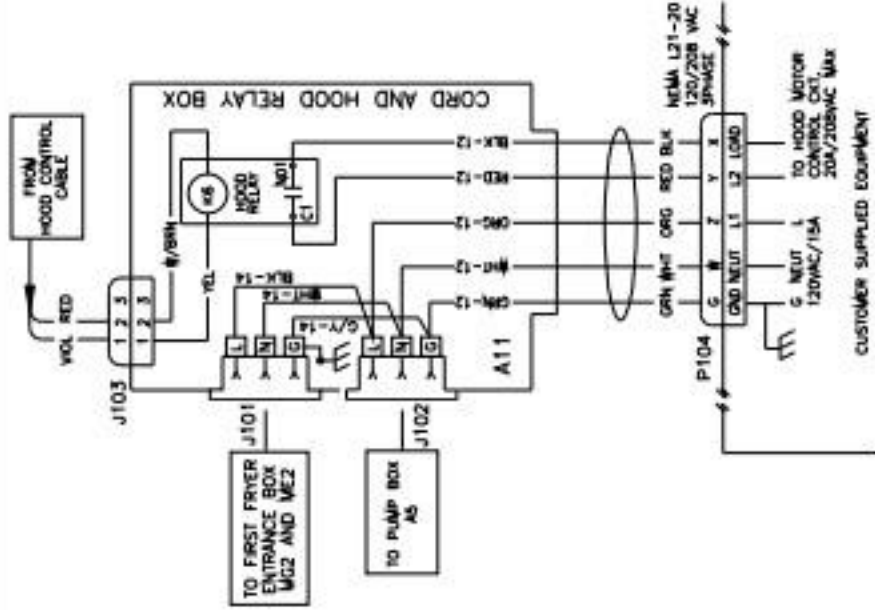

MODELS MG2, ME2
EXPORT

700334-5 REV B

MODELS: MG2, ME2
FOR U.S. AND CANADA
700334-6 REV B

CUSTOMER SUPPLIED EQUIPMENT

MODELS: MG2, ME2
 FOR U.S. AND CANADA
 700334-4 REV C

700334-2 REV C
 MODEL ME2, MG2
 PUMP BOX WIRING
 208V, 220-230V/50-60HZ
 240V/50HZ EXPORT AND CE

FILTER PUMP 115V/60HZ (DOMESTIC)

700334-3
REV B

115VAC 50-60 Hz/7.3 FLA*
16/3 AWG SJT0 CORD
*ADD .3 AMPS PER HEAT TAPE
IF SHORTENING OPTION
IS SUPPLIED.