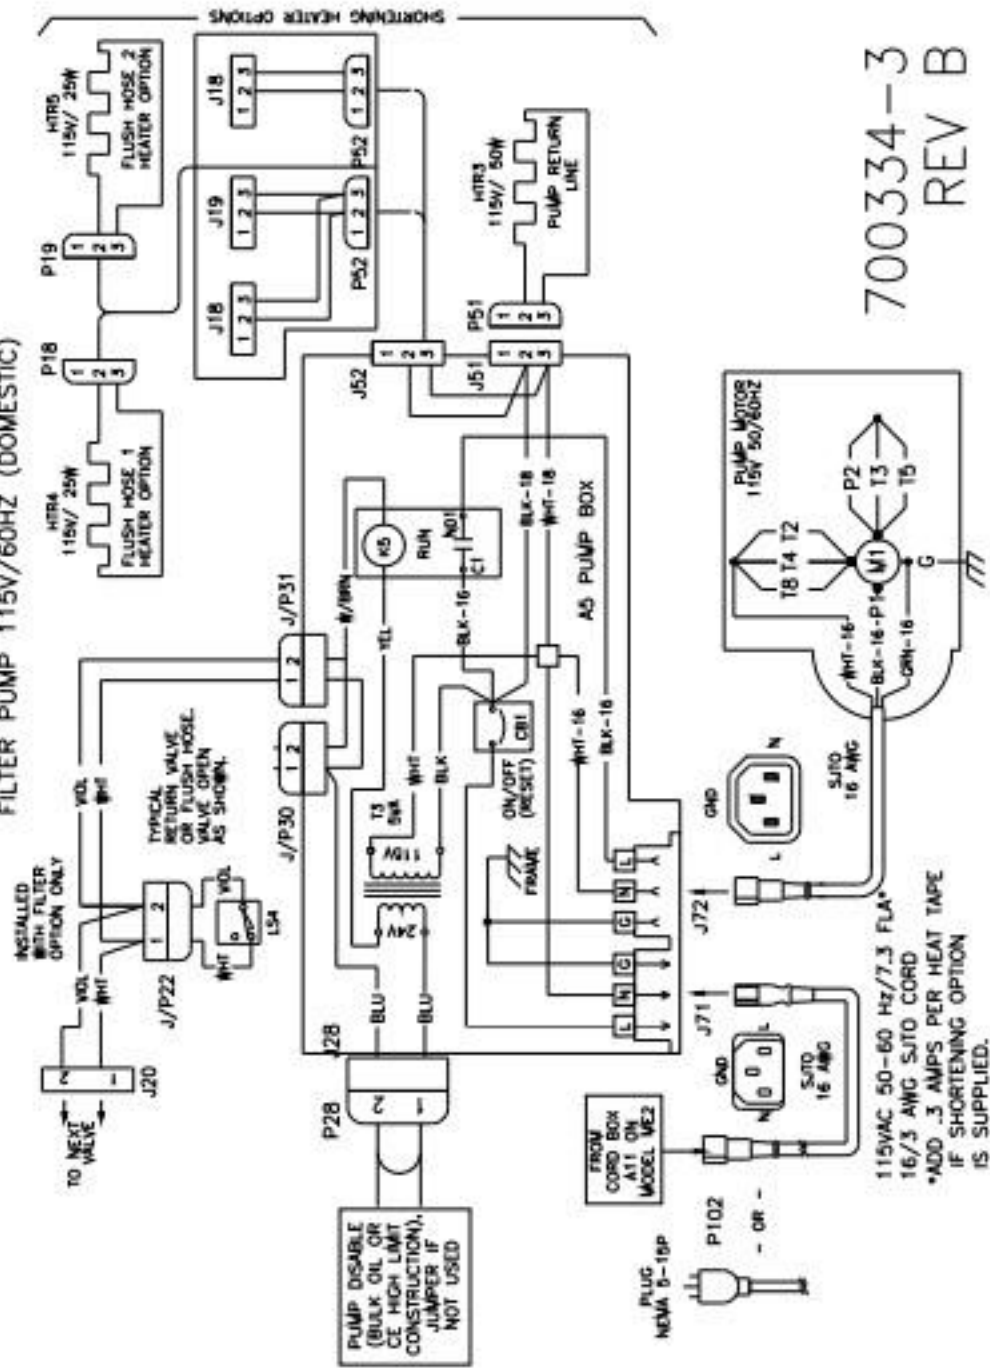

MODELS MG2, ME2
EXPORT

700334-5 REV B

MODELS: MG2, ME2
FOR U.S. AND CANADA
700334-6 REV B

CUSTOMER SUPPLIED EQUIPMENT

MODELS: MG2, ME2
 FOR U.S. AND CANADA
 700334-4 REV C

700334-2 REV C
 MODEL ME2, MG2
 PUMP BOX WIRING
 208V, 220-230V/50-60HZ
 240V/50HZ EXPORT AND CE

FILTER PUMP 115V/60HZ (DOMESTIC)

700334-3
REV B

115VAC 50-60 Hz/7.3 FLA*
16/3 AWG SJT0 CORD
*ADD .3 AMPS PER HEAT TAPE
IF SHORTENING OPTION
IS SUPPLIED.