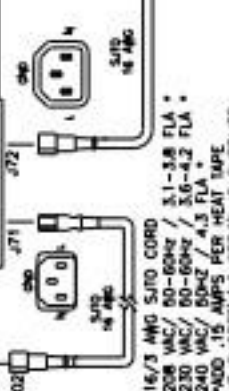

MODELS MG2, ME2
EXPORT

700334-5 REV B

MODELS: MG2, ME2
FOR U.S. AND CANADA
700334-6 REV B

CUSTOMER SUPPLIED EQUIPMENT

MODELS: MG2, ME2
 FOR U.S. AND CANADA
 700334-4 REV C

700334-2 REV C
 MODEL ME2, MG2
 PUMP BOX WIRING
 208V, 220-230V/50-60HZ
 240V/50HZ EXPORT AND CE

FILTER PUMP 115V/60HZ (DOMESTIC)

700334-3
REV B

115VAC 50-60 Hz/7.3 FLA*
16/3 AWG SJT0 CORD
*ADD .3 AMPS PER HEAT TAPE
IF SHORTENING OPTION
IS SUPPLIED.