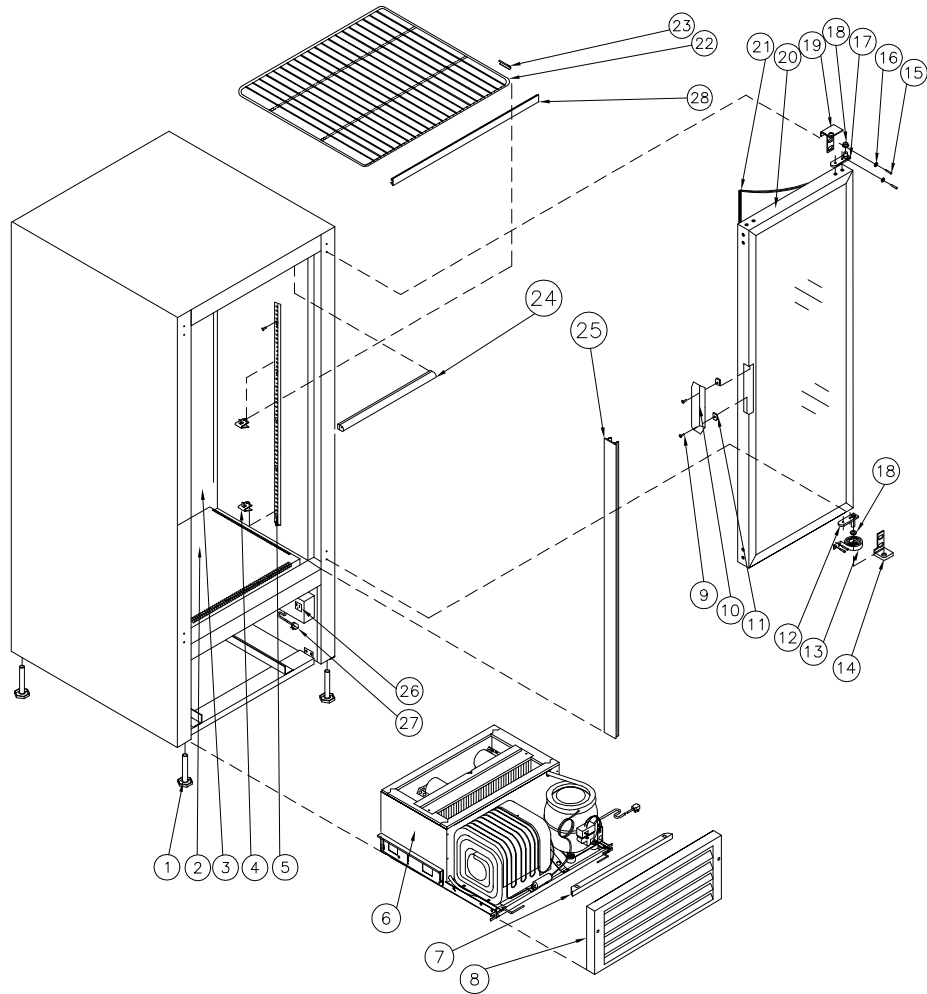

NOTE: FOR LEFT HAND HINGE DETAILS, SEE PARTS LISTING.