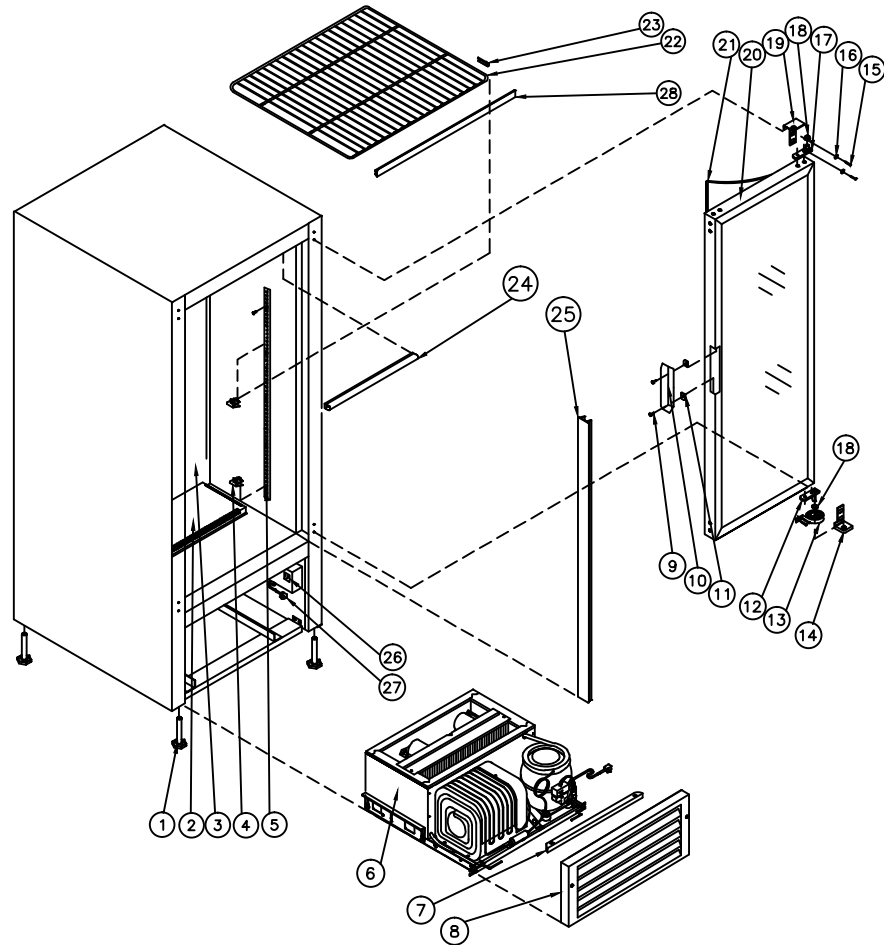

NOTE: FOR LEFT HAND HINGE DETAILS, SEE PARTS LISTING.