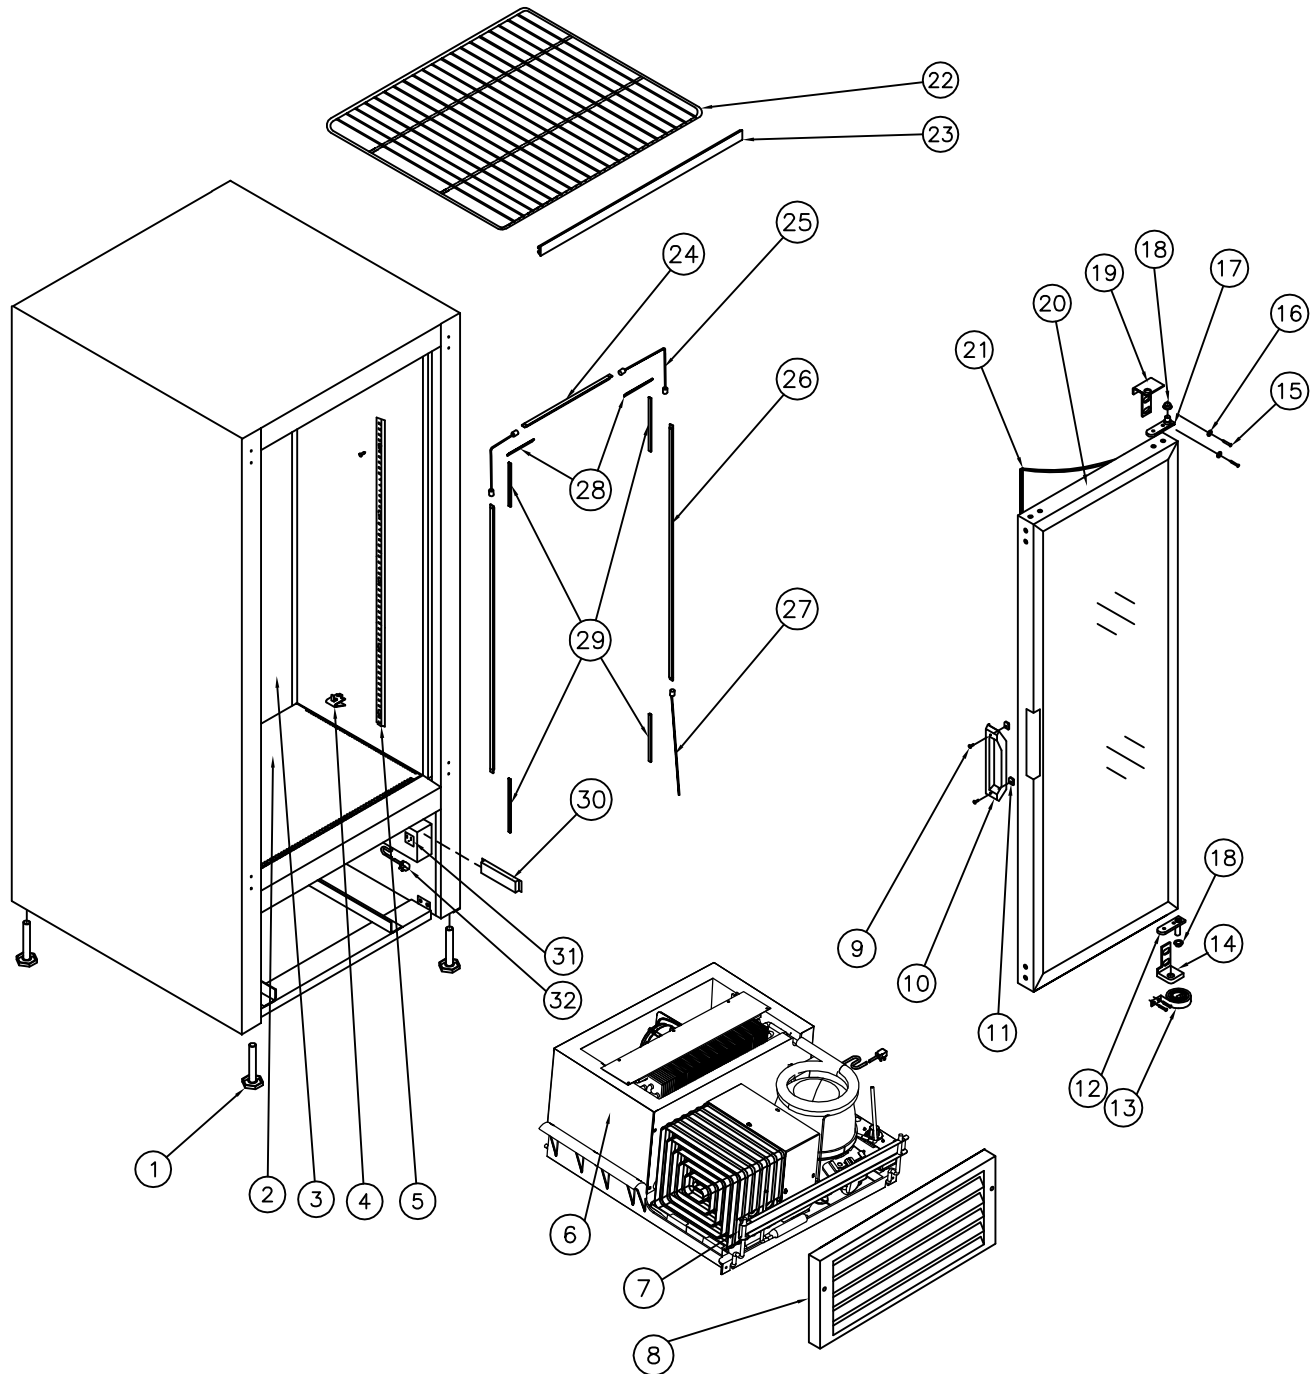

Exploded View : CD20-HC

NOTE: FOR LEFT HAND HINGE DETAILS, SEE PARTS LISTING.

CD20-HC Cooler

(84-7020-XXX) 120V, 60 Hz.

Item No.	Part No.	Pepsi Part No.	Description
1	47-0530-089	510204	Level Leg ½ x 3 x 1 ¾ AF
2	47-0034-919	1026669	Base CD10 Step
3	47-0035-800		Panel CD20 Back Discharge
4	53-0377-032	510362	Bracket (Clip) Shelf Support
5	47-0530-704		Pilaster Strip 58" Aluminum
6a	80-0011-227	1030109	Ref. Chassis ¼+ HP CD HC R290
6b	80-0011-506		Ref. Chassis ¼+ HP CD HC R290
6c	80-0011-509	1030109	Ref. Chassis ½ HP CD HC R290
7	47-0033-411	1020397	Bracket, CD ¼ HP Lift Rod Lock
8	47-0120-183	1008303	Grill, CD10/12 Plastic Front
9	47-0400-038	1005107	Screw ST 8-32 X ¾ PH FT HD BLK
10	47-0120-166	1002413	Handle, Recess Dr Charcoal Gray
11	47-0090-072	1032958	Insert, Door Handle
12	47-0090-082	1009577	Pin, Pivot Bottom
13	53-0149-069	510108	Spring Door
14	47-0090-013	80977	Hinge, DC/CD RH Bottom Door
15	47-0264-308	83973	Screw MA ¼ - 20 X ¾ PAN HD QUAD
16	53-0267-006	83974	Washer ¼ Split Lock Zinc

Item No.	Part No.	Pepsi Part No.	Description
17	47-0090-081	1009576	Pin, Pivot Top
18	47-0080-011	1005559	Insert Bronze ⅝ OD x ¼"
19	47-0090-012	81559	Hinge, DC/CD RH Top Door
20	47-9302-739		Door Assy CD20
21	47-0140-037		Gasket Door CD20
22	47-0200-176	1002187	Shelf, CD10/12 Flat
23a	47-0130-250	1000819	Price Holder 18¾" Black
23b	47-0130-130	1008789	Price Holder 18¾" Blue
24	47-0530-669	1027015	LED 11½" 6500K - 7000K
25	47-0450-288	1032427	Connector, 12" Butt
26	47-0530-672	1027018	LED 47½" 6500K - 7000K
27	47-0450-283	1032170	Connector, 12" Wire Lead
28	47-0130-740	1033338	Cap, CD10/12-HC Top LED
29	47-0130-824		Cap, CD20-HC Top Side LED
30	47-0130-825		Cap, CD20-HC Bottom Side LED
31	47-0440-087	1029550	Driver, LED 20W
32	47-0440-007	1003097	Outlet, 3 Wire
33	18-7218-001	1007217	Cord, Power 14/3 SJTW-A 12'