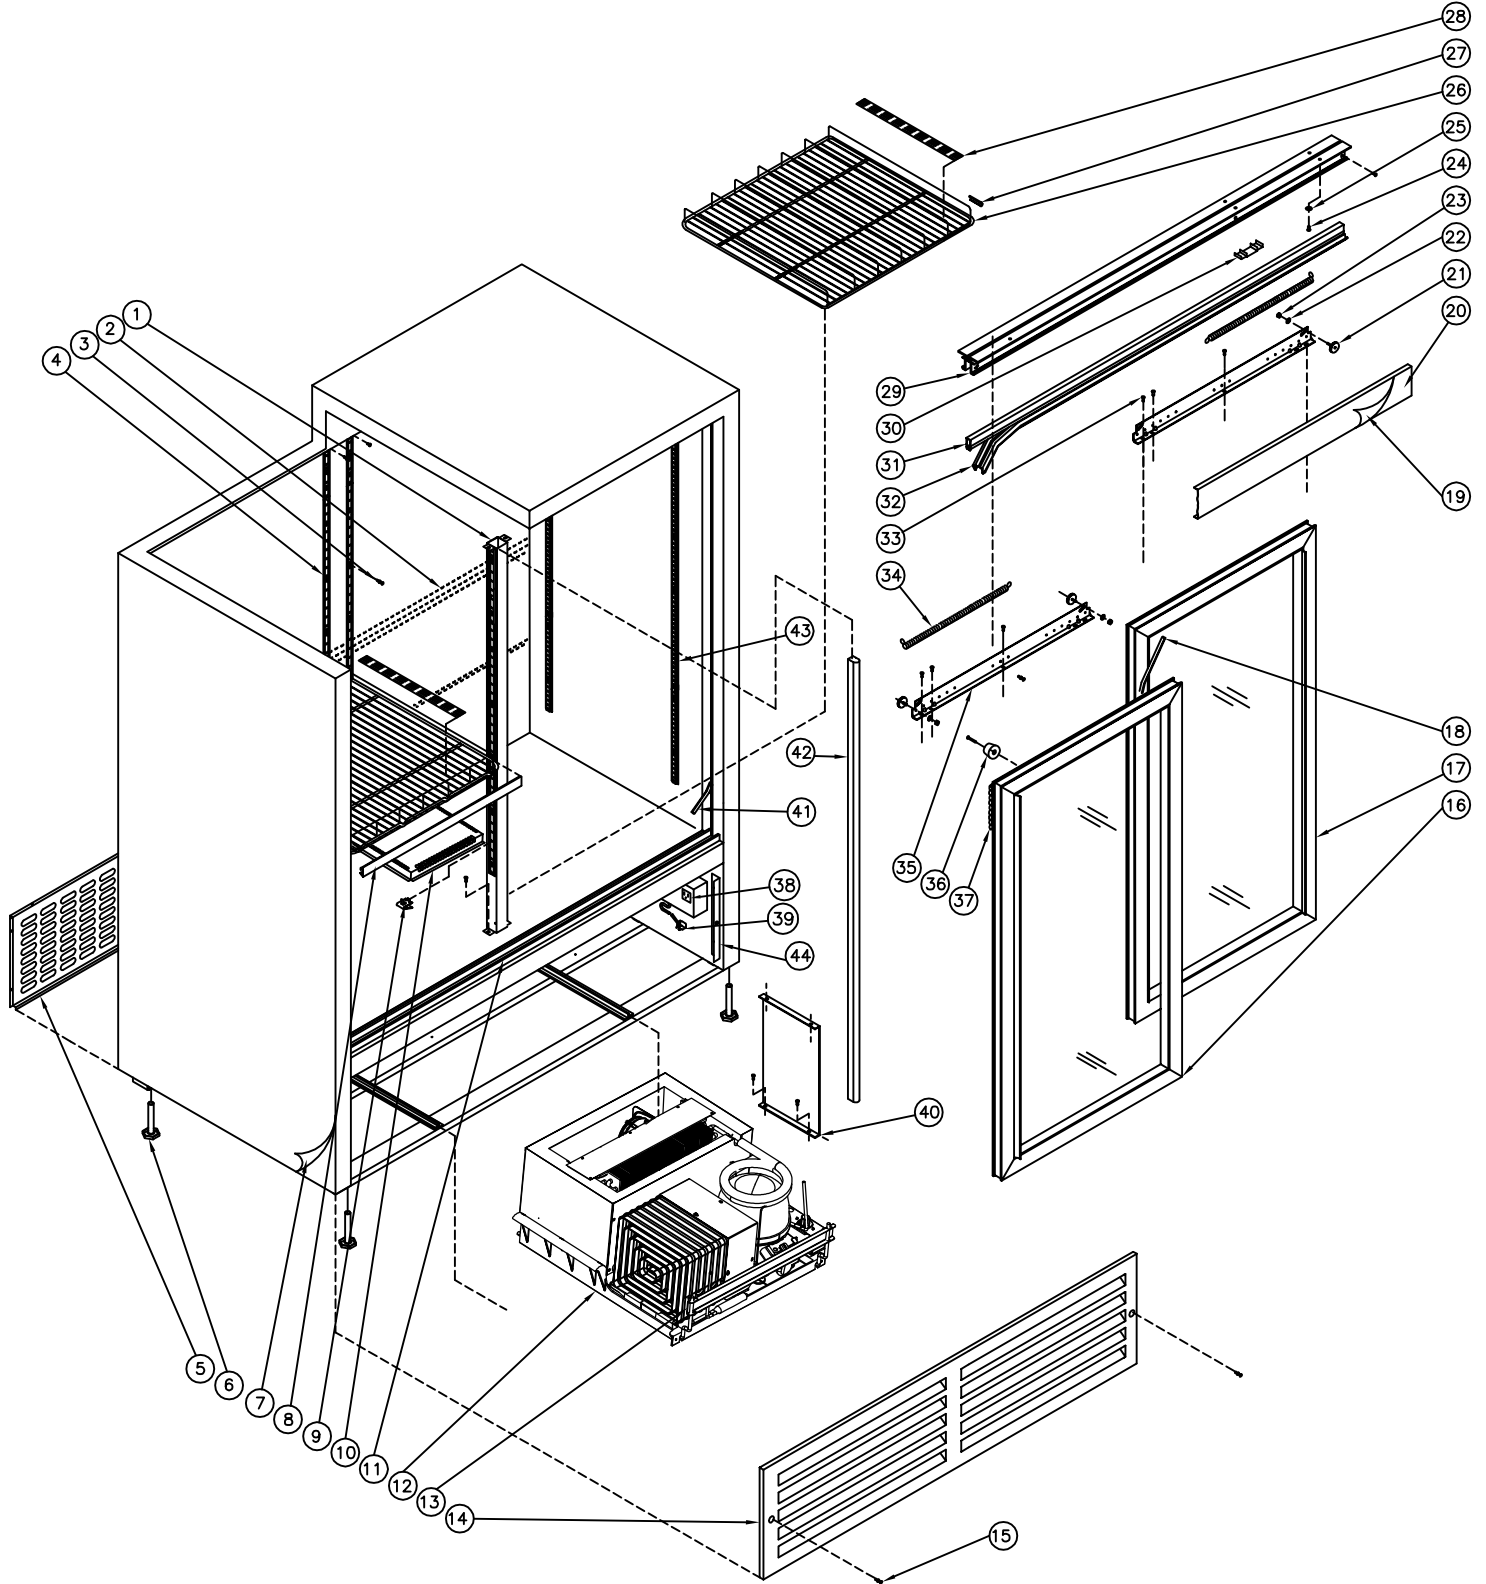

QBD® Cooling Systems

31 BRAMSTEELE ROAD
BRAMPTON, ONTARIO
L6W 3K6

TEL: (905) 459-0709
FAX: (905) 459-1478

COOLER: CD4148
34-7041-XXX

CD4148 Cooler

(34-7041-XXX) 120V, 60 Hz.

Item No.	Part No.	Pepsi Part No.	Description	Item No.	Part No.	Pepsi Part No.	Description
1	47-0034-053		Post Center, CD4148	23	47-0360-036	1006115	Nut ¼ - 20 Hex 2 Way Lock Zinc
2	47-0034-443		Panel, CD4148 Top Discharge	24	47-0264-308	83973	SCW MA ¼ -20x.750 PAN HD Quad
3	47-0400-007	510282	SCW Pilaster Strip "Custom"	25	53-0267-006	83974	Washer ¼ Split – Lock Zinc
4	47-0034-054		Pilaster Strip CD4148 Back Wall	26a	47-0200-176	1002187	Shelf, Standard CD4148
5	47-8808-039	58709	Grill, Back Cover, CD4148 Black	26b	47-0011-091	1004688	Shelf 600ml Gravity
6	47-0530-089	510204	Level Leg 0.500x3.000x1.375 AF	27	47-0033-885		Clip, Shelf Stopper DC4154SL
7	47-8924-932		Decal, CD4154 Side Pepsi	28a	47-0130-506	1005148	Shelf Glide CD4148 Blue
8a	47-0130-250	1000819	Price Holder DC40/60 18.75" Black	28b	47-0130-586		Shelf Glide CD4148 White
8b	47-0130-130		Price Holder DC40/60 18.75" Blue	29	47-0034-073		Track, Door CD4148 44" LG
9	53-0377-032	510362	Bracket (clip) Shelf Support	30	47-7386-039	67589	Extrusion Track Filler .875
10	47-0035-106	1024441	Duct, CD Small Air	31	47-7393-239	1008150	Seal Holder Door
11	47-8093-239		Bottom CD40 Guide	32	47-7359-039	69706	Seal Foam Door Horizontal
12a	47-0011-184	1004404	Ref. Chassis ¼ HP CD Tecumseh	33	47-0400-019		SCW TR 8-32x0.500 Slot Hex HD
12b	47-0011-387		Ref. Chassis ¼ HP CD Embraco	34	53-0149-076	1024322	Spring Door DC40/49
13	47-0033-410	1007047	Bracket, CD 1/3 HP Lift Rod Lock	35	47-0030-865		Bracket Door Mtg DC40 20.75"
14	47-8817-039	1003303	Grill Front Black CD4148	36	47-0120-075	1024709	Bumper, Rubber Stopper #RB-186
15	47-0254-007		SCW MA #10-32x.750 PH PAN HD	37	47-0010-182		Chain Door Hook Up
16	47-7650-739	1005843	Door Assy, LH CD4148	38	47-0440-007	1003097	Outlet, 3 Wire
17	47-7649-739	1006520	Door Assy, RH CD4148	39	18-7218-001	1007217	Cord, Power 14/3 SJTW-A 12'
18	47-7361-039	69563	Seal Foam Door Vertical	40	47-0034-415		Support CD Brace
19	47-8809-932		Decal, Header CD4148 Pepsi	41	47-7379-139	1008528	Gasket Foam Vertical Cabinet
20	47-8807-039	63537	Cover, Wheel CD4148 Black	42	47-0530-570	1006403	LED Lamp 13 Watt
21	47-0530-088	69715	Wheel Sliding Door 1"Dia ¼ - 20	43	47-0034-055		Pilaster Strip CD4148 Side Wall
22	53-0138-013	1006114	Washer ¼ Int – Ext A	44	47-0033-779		Support, DC41 Grill
					47-0520-207	1008771	Kit, Electrics for TPA1370YXA
					47-0520-274		Kit, Electrics for EHZS60HLP