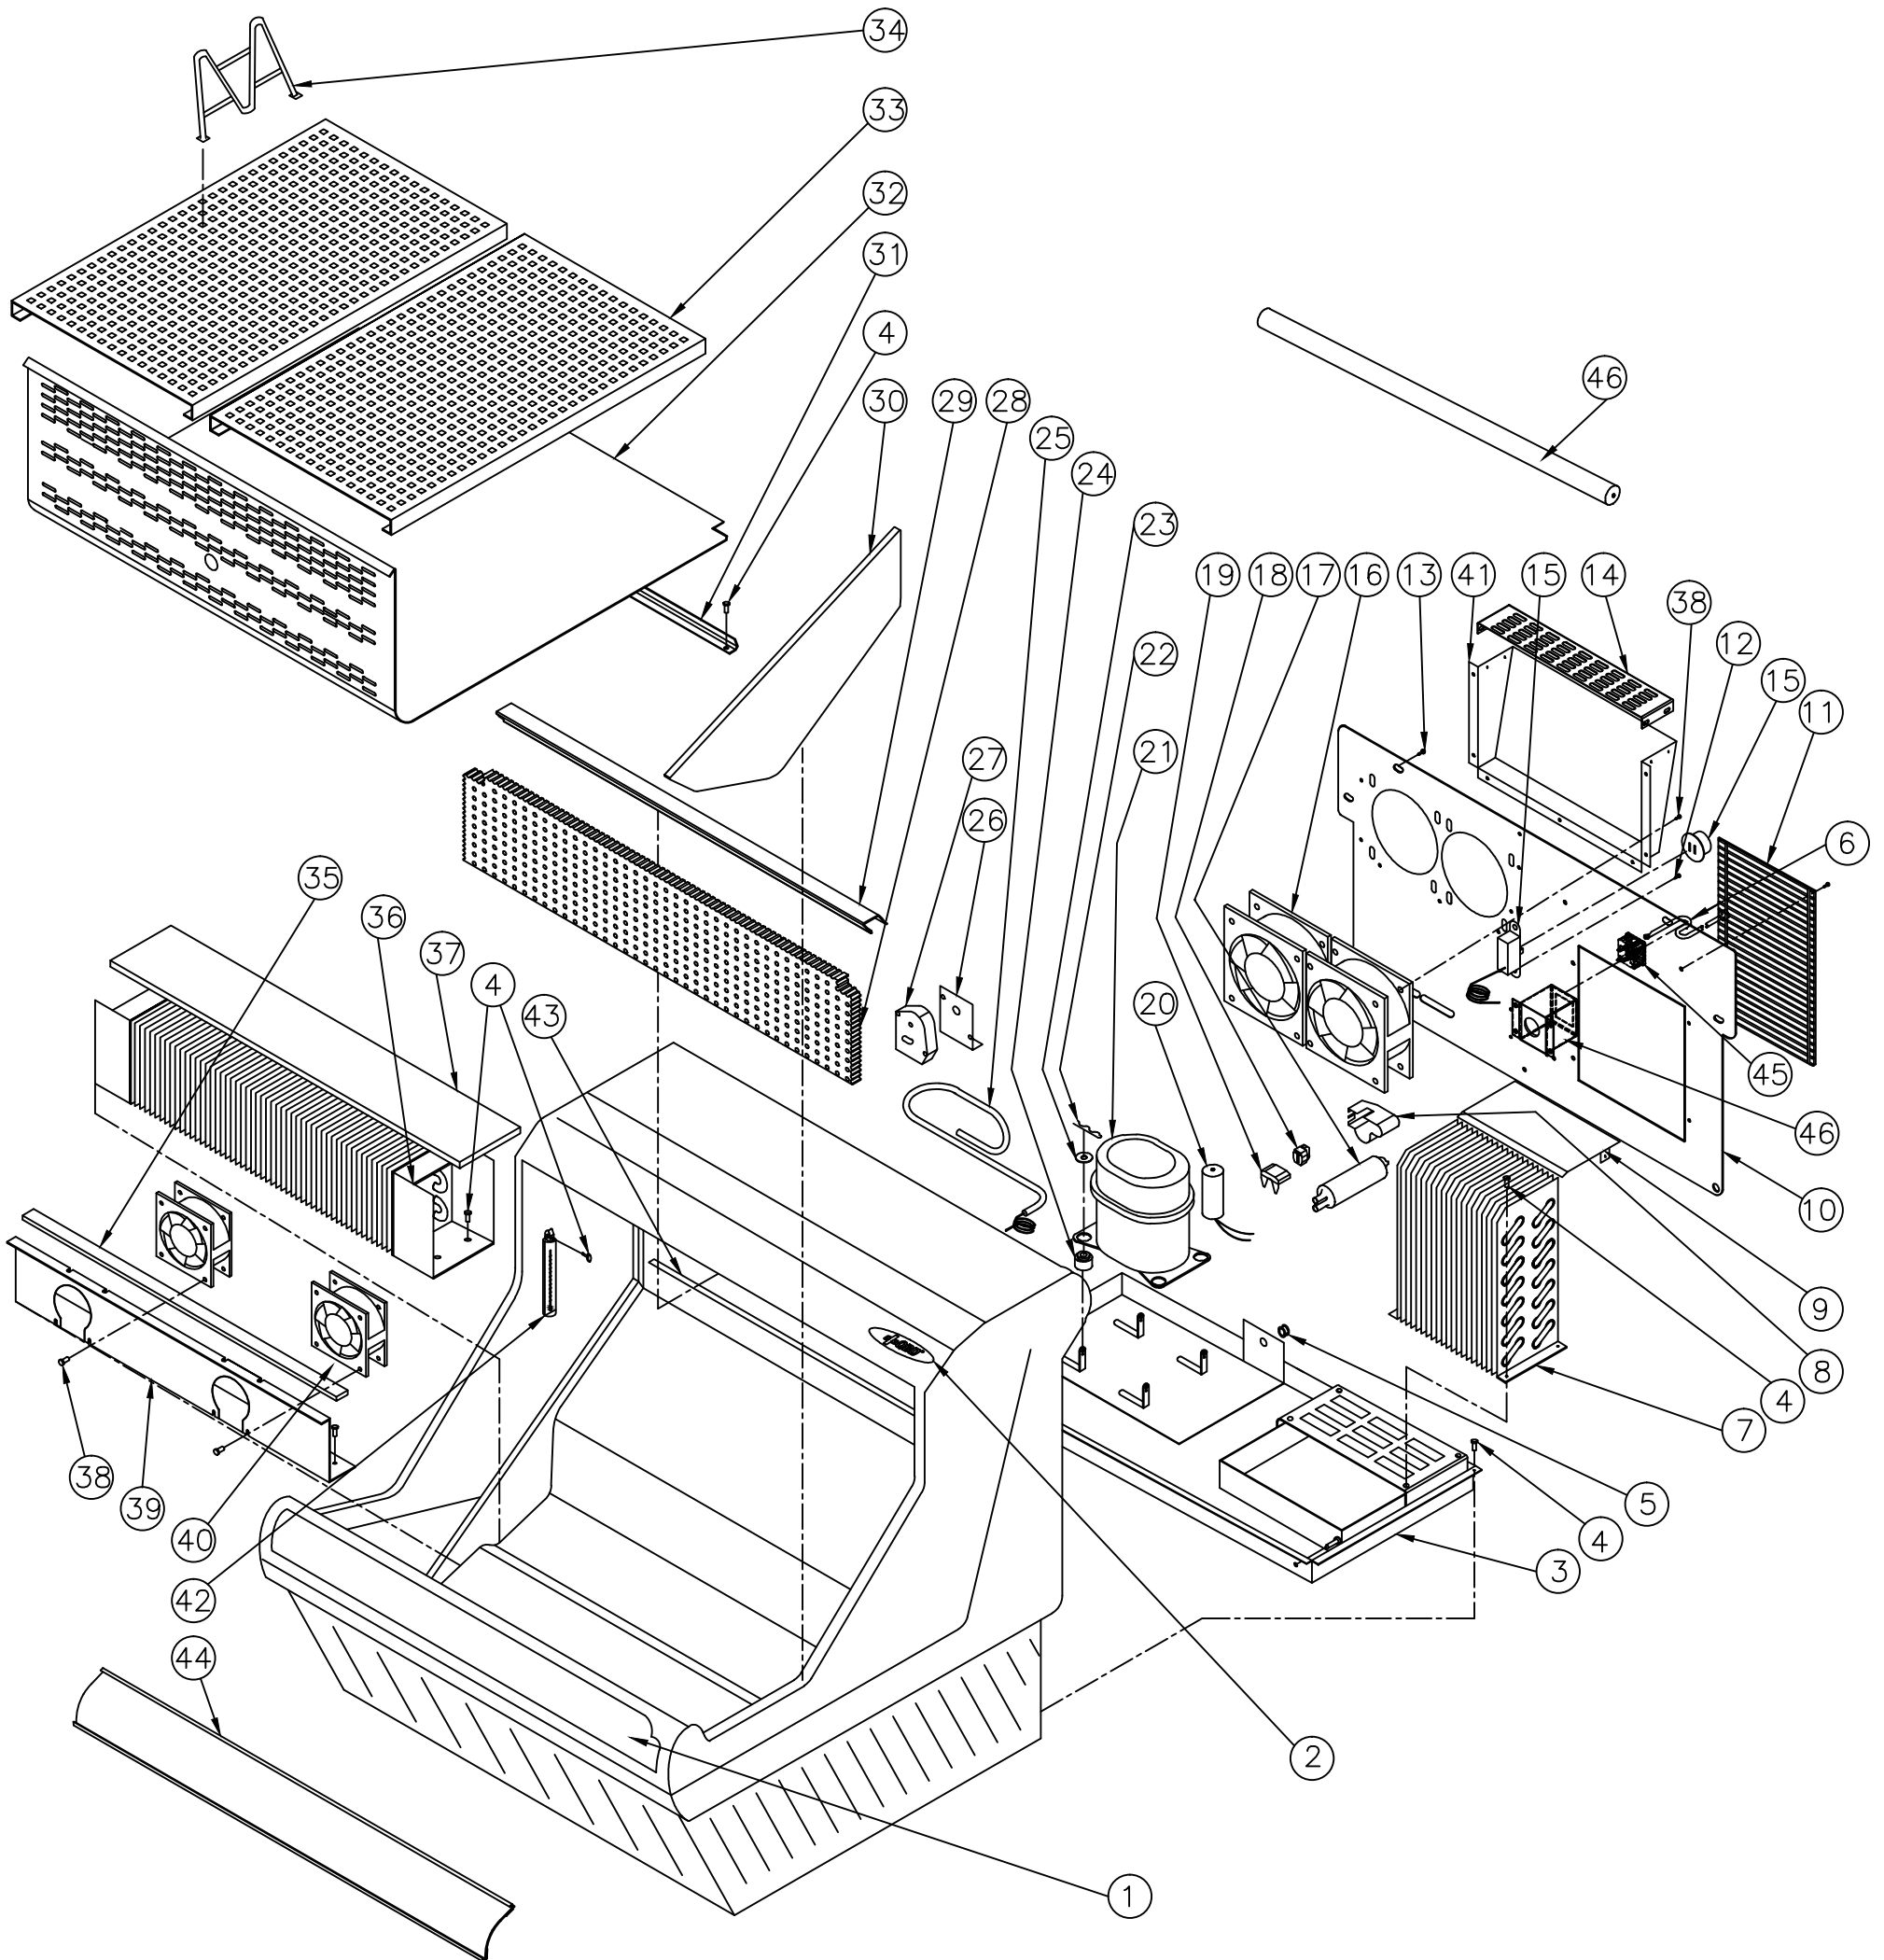

QBD® Cooling Systems Inc.

Manufacturers of Refrigerated Systems

31 BRAMSTEELE ROAD
BRAMPTON, ONTARIO CANADA L6W 3K6

TEL: (905) 459-0709

FAX: (905) 459-1478

COOLER:
DAC3 34-6003-XXX 120V, 60Hz

Cooling Systems Inc.

31 Bramsteede Rd
Brampton, Ontario, Canada
L6W 3K6

Telephone: (905) 459-0709
Toll Free: (800) 633-3005
FAX: (905) 459-1478
info@qbd.com
www.qbd.com

DAC3 Cooler

(34-6003-XXX) 120V, 60 Hz.

Item No.	Part No.	Pepsi Part No.	Description	Item No.	Part No.	Pepsi Part No.	Description
1	47-8185-xxx		Decal, DAC3	24	18-9723-000		Grommet (Compressor Foot) 70711
2	47-0120-xxx		Cabinet DAC3, See Below	25	47-0100-176		Suction Tube, DAC3
3	47-0020-400		Compressor Plate Assy., DAC3	26	47-0032-803		Defrost Timer Bracket, DAC3
4	53-0301-021		SCW, SM 8 x 1/2 AB PH TR HD	27	47-0430-126		Defrost Timer DAC3
5	20-0274-004		Bushing Snap .563 OD (SB-562)	28	47-0130-320		Honey Comb, DAC3
6	47-0450-169		Harness, DAC3	29	47-0130-324		Honey Comb Holder Extrusion, DAC3
7	47-0530-388		Condensing Coil DAC3	30	47-0130-321		Side Gable
8	47-0430-131		Cover Elect.	31	47-0032-788		Honey Comb Support
9	47-0032-795		Condensor Cover, DAC3	32	47-0032-780		Inner Duct, DAC3
10	47-0032-782		Back Cover, DAC3	33	47-0032-786		Shelf Base, DAC3
11	47-0200-166		Guard, Condensor DAC3	34	47-0120-150		Divider, DAC3
12	20-0469-003		SCW, MA 8-32x0.375 PH TR HD	35	47-0060-147		Gasket, Evap. Fan Seal DAC3
13	47-0400-022		SCW, MA10-32x.375 PH PAN HD	36	47-0530-387		Evaporator Coil DAC3
14	47-0200-170		Guard, Condensor Fan, DAC3	37	47-0060-146		Gasket, Evap. Seal DAC3
15	47-0430-125		Cold Control DAC3	38	47-0400-021		SCW, SM 10 x 3/4 'B' PH / HX / WSH HD
16	47-0410-039	1009005	Motor Fan Muffin SP102A Low Cond.	39	47-0032-781		Evaporator Fan Bracket, DAC3
17	53-0172-013	1009844	Xdrier Double Inlet 3/4 R134a	40	47-0410-042		Motor Fan Muffin SF11580A Evap.
18	47-0430-129	62110	Relay, THA1358YXA	41	47-0032-839		Condensor Fan Duct
19	47-0430-128	62189	Overload, THA1358YXA	42	47-0530-240		Thermometer 4"
20	47-0430-130	62080	Capacitor, THA1358YXA	43	47-7903-000		Logo, QBD Door
	47-0430-131		Cover Elect. THA1358YXA	44	47-0032-785		Inner Air Deflector, DAC3
21	47-0530-418	320672	Compressor THA1358YXA Tecumseh	45	47-0130-323		Extrusion Price Sticker, DAC3
22	47-0370-001		Clip, Compressor Mounting #79555	46	47-0530-395		Night Curtain
23	18-6147-000		Washer, Flat				
					47-0520-266		Kit, Electrics for THA1358YXA
					47-0520-269		Kit, Electrics for EM2Y50HLT

Cabinets:

47-0120-146	Cabinet DAC3, Grey
47-0120-147	Cabinet DAC3, C. Red
47-0120-148	Cabinet DAC3, Green
47-0120-149	Cabinet DAC3, Yellow
47-0120-151	Cabinet DAC3, Light Blue
47-0120-162	Cabinet DAC3, Black
47-0120-163	Cabinet DAC3, Navy Blue

Accessories:

47-0010-990	Stand, DAC3
47-0520-201	Kit, Cold Control w/Knob 125
47-0520-203	Kit, DAC3 Night Curtain