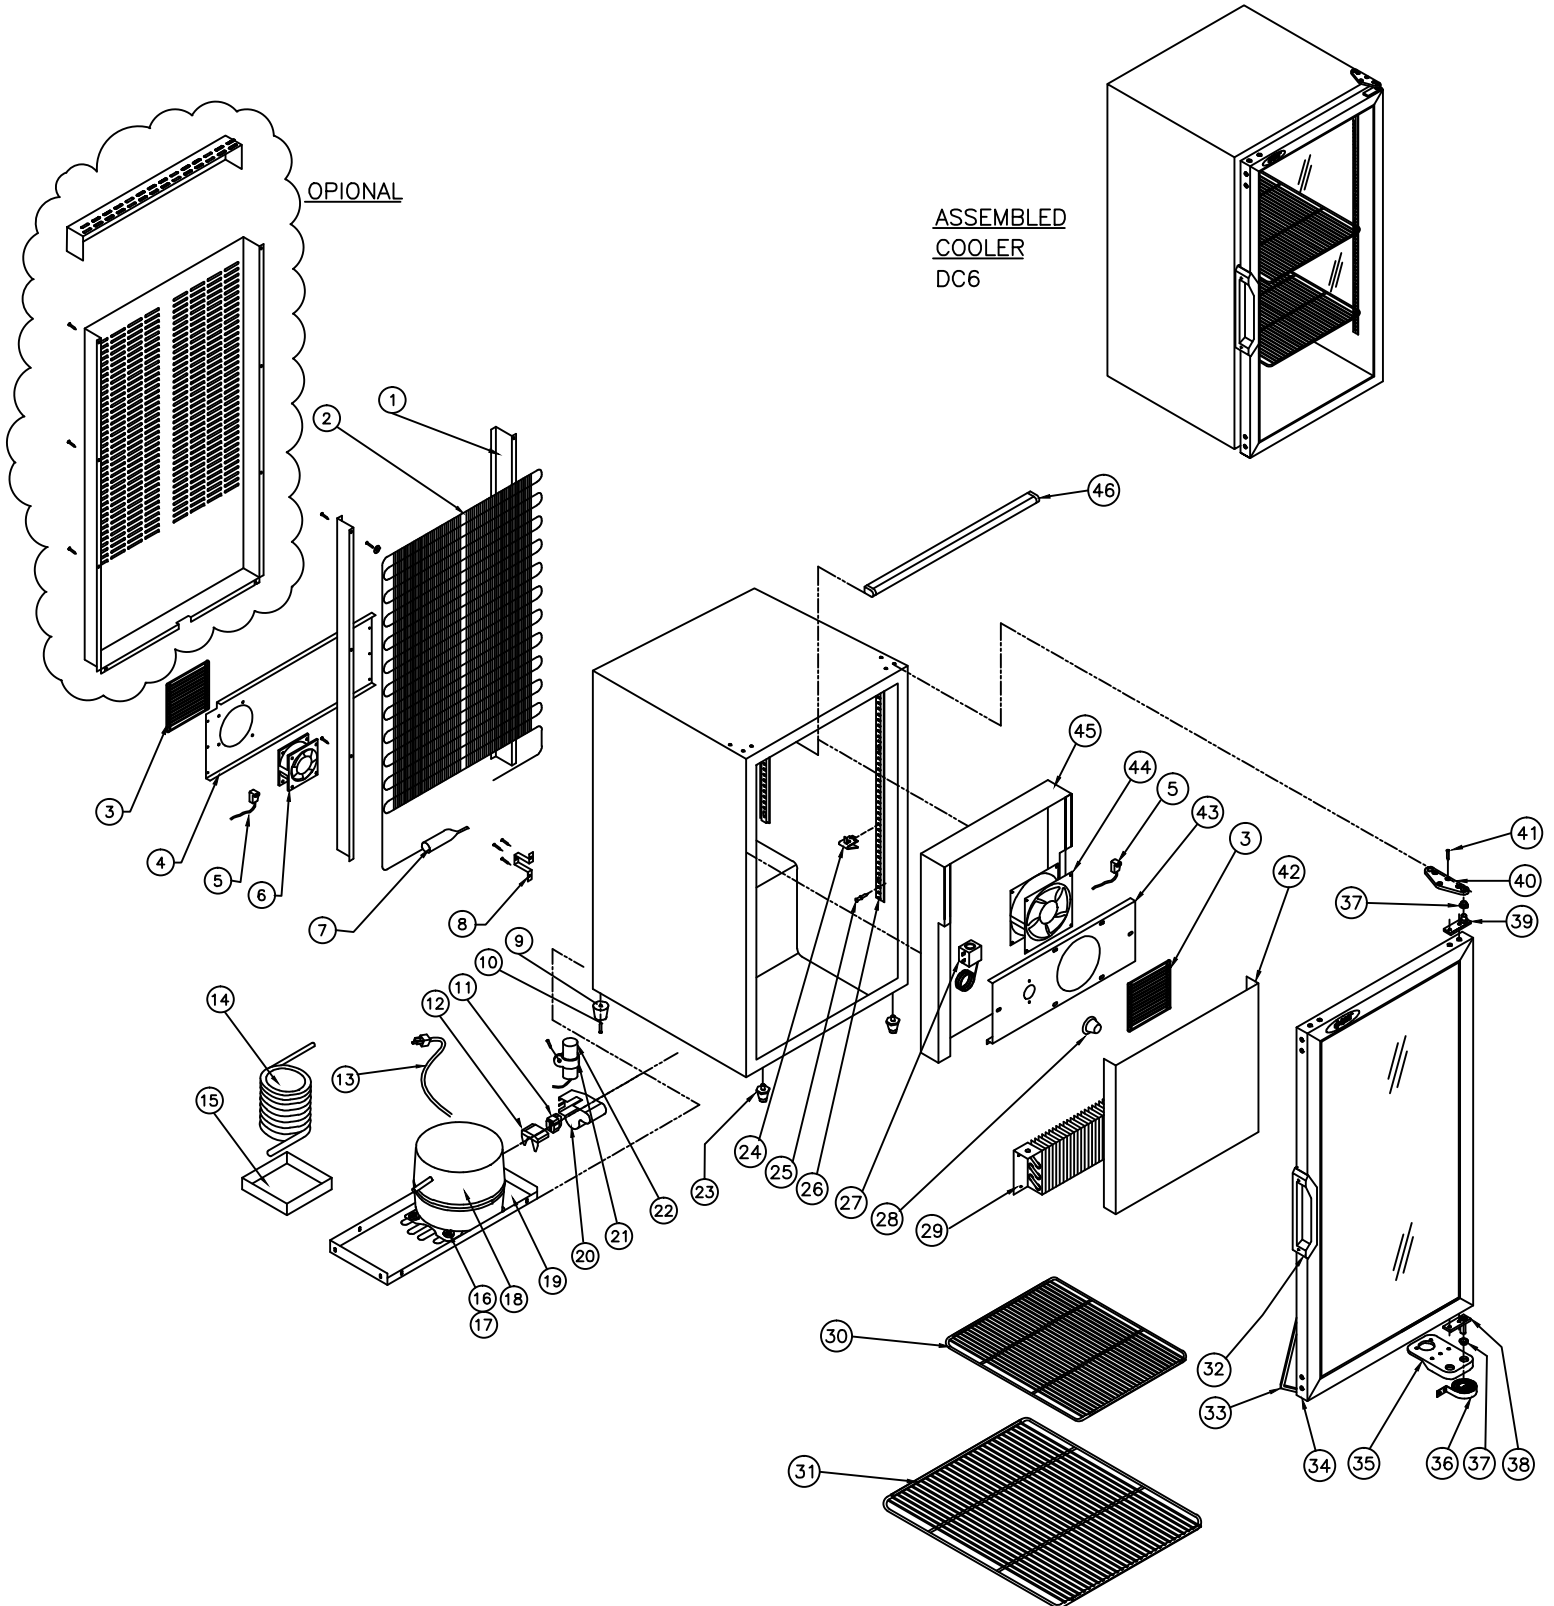

QBD® Cooling Systems Inc.

31 BRAMSTEELE ROAD
BRAMPTON, ONTARIO
L6W 3K6

TEL: (905) 459-0709
FAX: (905) 459-1478

COOLERS:
DC6 34-9506 120V, 60Hz

Cooling Systems Inc.

31 Bramsteede Rd
Brampton, Ontario, Canada
L6W 3K6

Telephone: (905) 459-0709
Toll Free: (800) 633-3005
FAX: (905) 459-1478
info@qbd.com
www.qbd.com

DC6 Cooler

(34-9506-XXX) 120V, 60 Hz.

Item No.	Part No.	Pepsi Part No.	Description	Item No.	Part No.	Pepsi Part No.	Description
1	47-9115-039		Channel Back DC6	23	47-0530-203	510458	Leg, Adjustable
2	47-0530-640		Condenser Coil Static Common	24	53-0377-032	510362	Bracket (clip) Shelf Support
3	47-0200-160		Grill, Evap/Cond Fan	25	47-0400-007	510282	SCW Pilaster Strip "Custom"
4	47-0035-032		Plate, DC6 Cond. Fan	26	47-0033-310		Pilaster Strip DC6
5	47-0450-153	1022057	Lead, AC Axial Fan 24" LG	27	47-0430-023	54044	Cold Control
6	47-0410-037	96777	Motor Fan Muffin Evap Cond. High Speed	28	47-0120-142	1003948	Knob, Cold Control
7	47-0011-317		Drier Assy, 1/4" Swagged	29	47-0530-185	69259	Evap Coil DC6
8	47-0031-411		Standoff, DC7/12 Cond. Coil	30	47-0200-174	1002393	Shelf DC6
9	47-0530-196	510456	Leg, Non Adjustable	31	47-0200-252		Shelf DC6 Lower
10	47-0301-012		SCW SM 10 X 2" PH PAN HD UNICH	32a	47-0010-615	59359	Handle Assy.
11a	47-0430-129	62110	Relay THA1358YXA Tecumseh	32b	47-0120-166	1002413	Handle, Recess DR Charcoal Gray
11b	47-0430-234		Relay EM2Y50HLT Embraco	33	47-0140-016	1001429	Gasket, DC6 Door Mac. M-218
12a	47-0430-128	62189	Overload THA1358YXA Tecumseh	34	47-7630-739	1006933	Door Assy DC6
12b	47-0430-233		Overload EM2Y50HLT Embraco	35	47-0530-188	510498	Hinge, DC7/12 Bottom Bracket
13	47-0180-002	1009845	Power Cord 8'	36	53-0149-069	510108	Spring Door
14	47-0100-238	1009843	Hot Gas, DC6 Sprial	37	47-0080-006	510044	Insert Bronze
15	47-0033-305	1022174	Drip Tray, DC6/7 Cond.	38	47-0530-192	510386	Pin, Pivot Bottom
16	18-9723-000		Grommet (Comp. Foot)	39	47-0530-190	510512	Pin, Pivot Top
17	47-0370-001		Clip, Compressor Mounting	40	47-0530-187	58186	Hinge, DC7/12 Top Bracket
18a	47-0530-418	320672	Compressor, THA1358YXA Tecumseh	41	47-0400-024	510518	SCW, ST 8 - 32 x 1/2 FT HD BK QUA
18b	47-0530-659		Compressor, EM2Y50HLT Embraco	42	47-0034-999		Cover, DC6 Lower Shroud
19	47-0035-033		Base, DC6 Refrigeration	43	47-0033-301		Cover, DC6 Upper Shroud
20	47-0430-076	510506	Cover Elect.	44	47-0410-039	1009005	Motor Fan Muffin Evap Low Speed
21	47-0120-157		P -Clip	45	47-0034-998		Shroud, DC6
22a	47-0430-130	62080	Capacitor THA1358YXA Tecumseh	46	47-0530-569	1005655	LED Lamp 6 Watt
22b	47-0430-235		Capacitor EM2Y50HLT Embraco				
					47-0520-266		Kit, Electrics for THA1358YXA
					47-0520-269		Kit, Electrics for EM2Y50HLT

**Note: Embraco Compressor went into production on 20-AUG-15
Starting Serial # 1BR150704308111**

Optional Back Cover:

47-8475-039		Cover, DC6 Cond New Style
47-8468-039	1008529	Cover, DC6 Cond Back Black

Accessories:

47-0034-128	61726	Key, Door T-Handle
47-0520-185	1000383	Kit, Lock Door DC6/7/10/12
47-0520-195		Kit, Cold Control 023 w/Knob
47-0520-209	1009774	Kit, DC6 Leg Lift 1 1/4" Max
47-0520-210		Kit, DC6 Cond. Cover Opening
47-0520-238	1007159	Kit, DC6/7 LED Conversion
47-0520-253	1009773	Kit, DC6 SS Cover Top
47-0530-499		Leg, DC6 1 3/4" Adjustable
47-0530-637		Leg, DC6 Adjustable