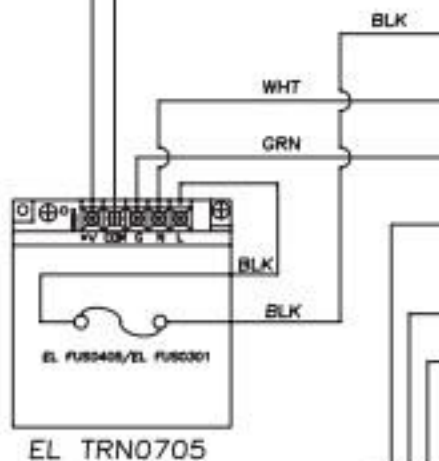

SR BOX 0112
ELECTRICAL
BOX

POWER SUPPLY 120V; 60HZ; 1PH
CORD W/ GROUNDED CAP
NEMA #5-15P

CONDENSING UNIT

TEMP CONTROL

WHITE AC NEUTRAL

GREEN GND

BLK

WHITE AC NEUTRAL

GREEN GND

BLK

GREEN GND

WHITE AC NEUTRAL

BLK 120VAC

SR HARNESS-DCFANS

UPPERSTRUCTURE
COOLING UNIT 12VDC

PLUG

LINE

NEUTRAL