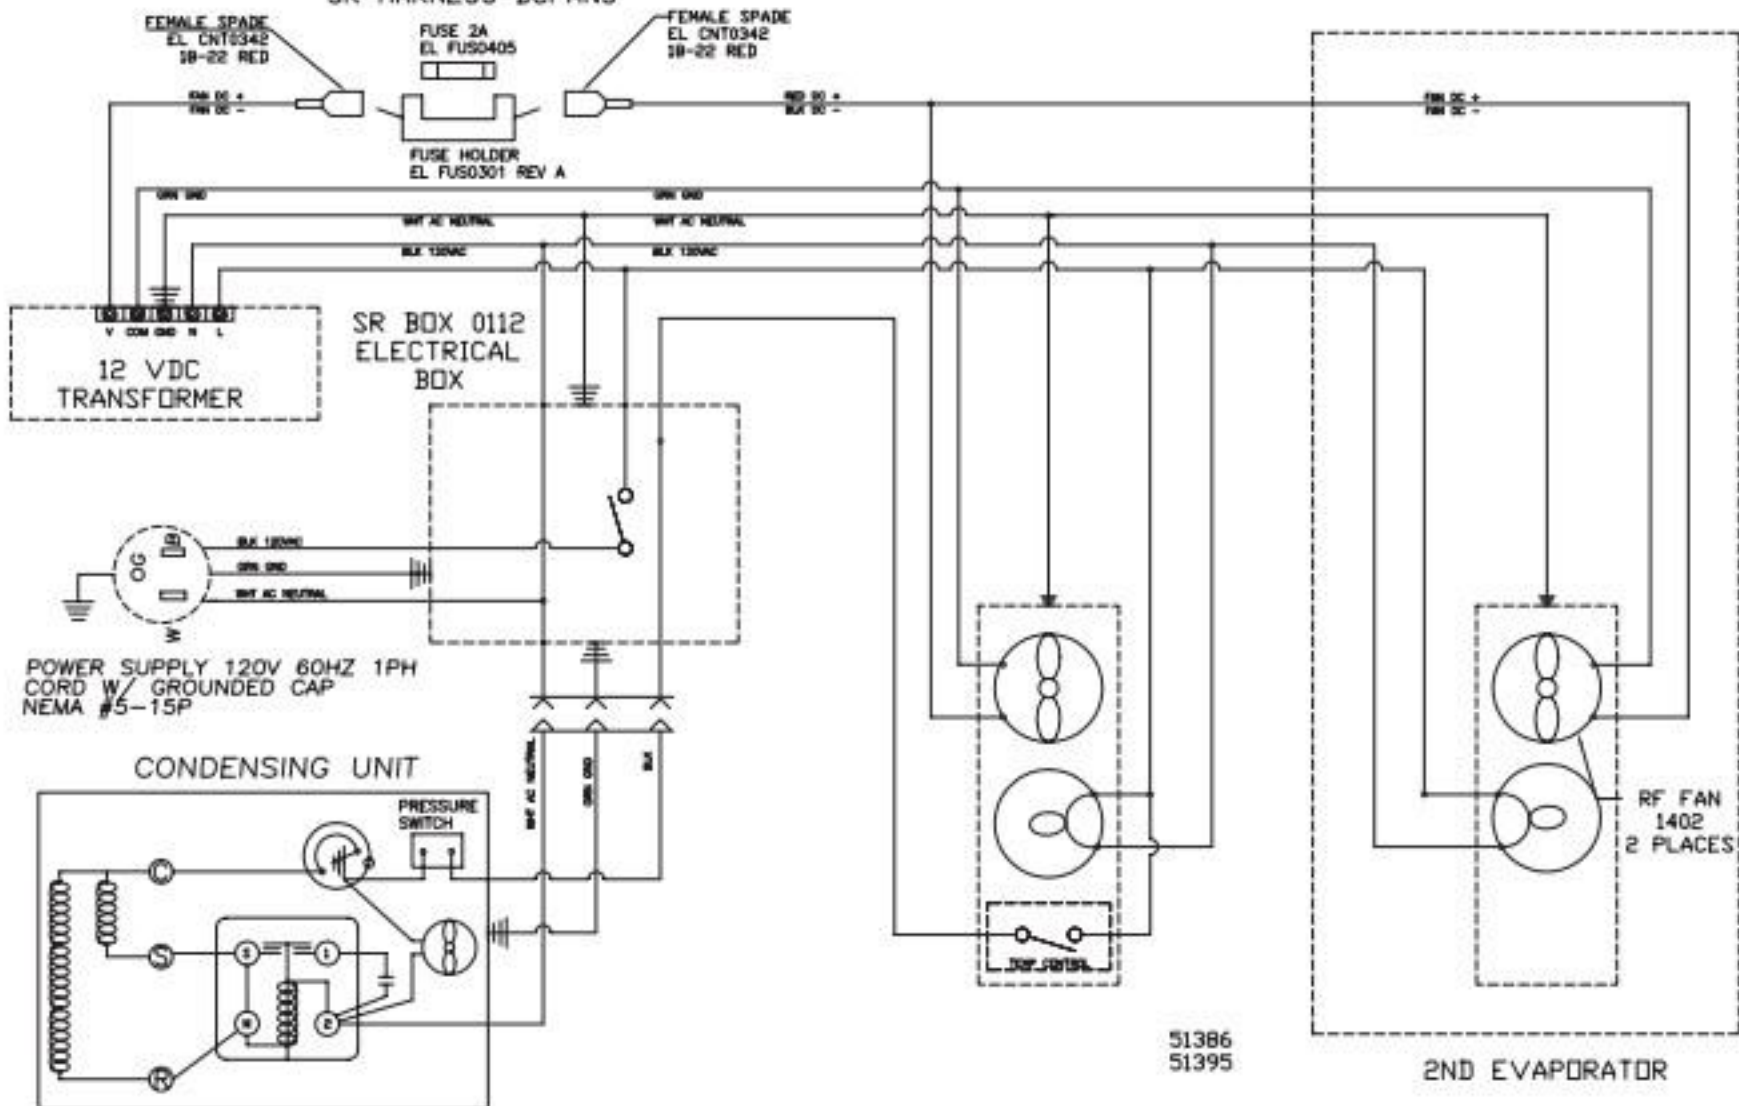

SR HARNESS-DCFANS