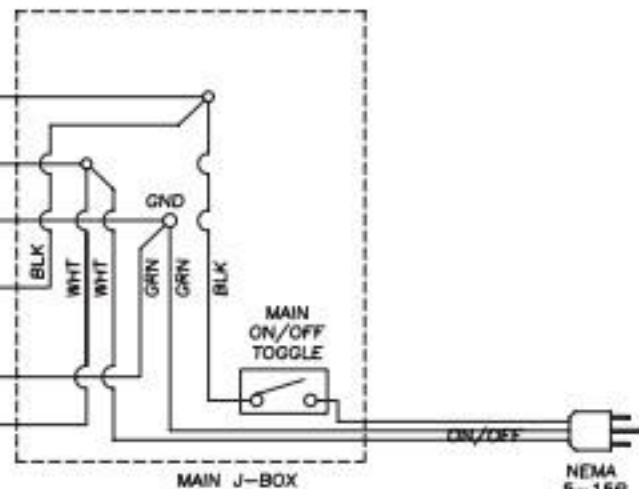

SR BOX 0112
ELECTRICAL
BOX

POWER SUPPLY 120V; 60HZ; 1PH
CORD W/ GROUNDED CAP
NEMA #5-15P

CONDENSING UNIT

TEMP CONTROL

WHITE AC NEUTRAL

GREEN GND

BLK

WHITE AC NEUTRAL

GREEN GND

BLK

GREEN GND

WHITE AC NEUTRAL

BLK 120VAC

SR HARNESS-DCFANS

UPPERSTRUCTURE
COOLING UNIT 12VDC

PLUG

LINE

NEUTRAL