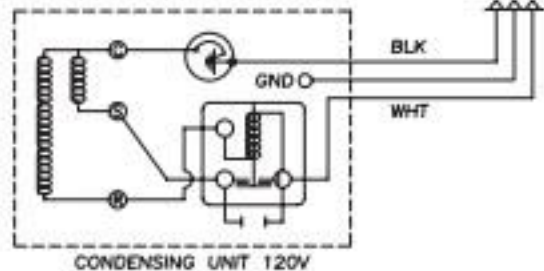

GREEN GND

BLK

GREEN GND

WHITE AC NEUTRAL

BLK 120VAC

SR HARNESS-DCFANS

UPPERSTRUCTURE
COOLING UNIT 12VDC

PLUG

LINE

NEUTRAL