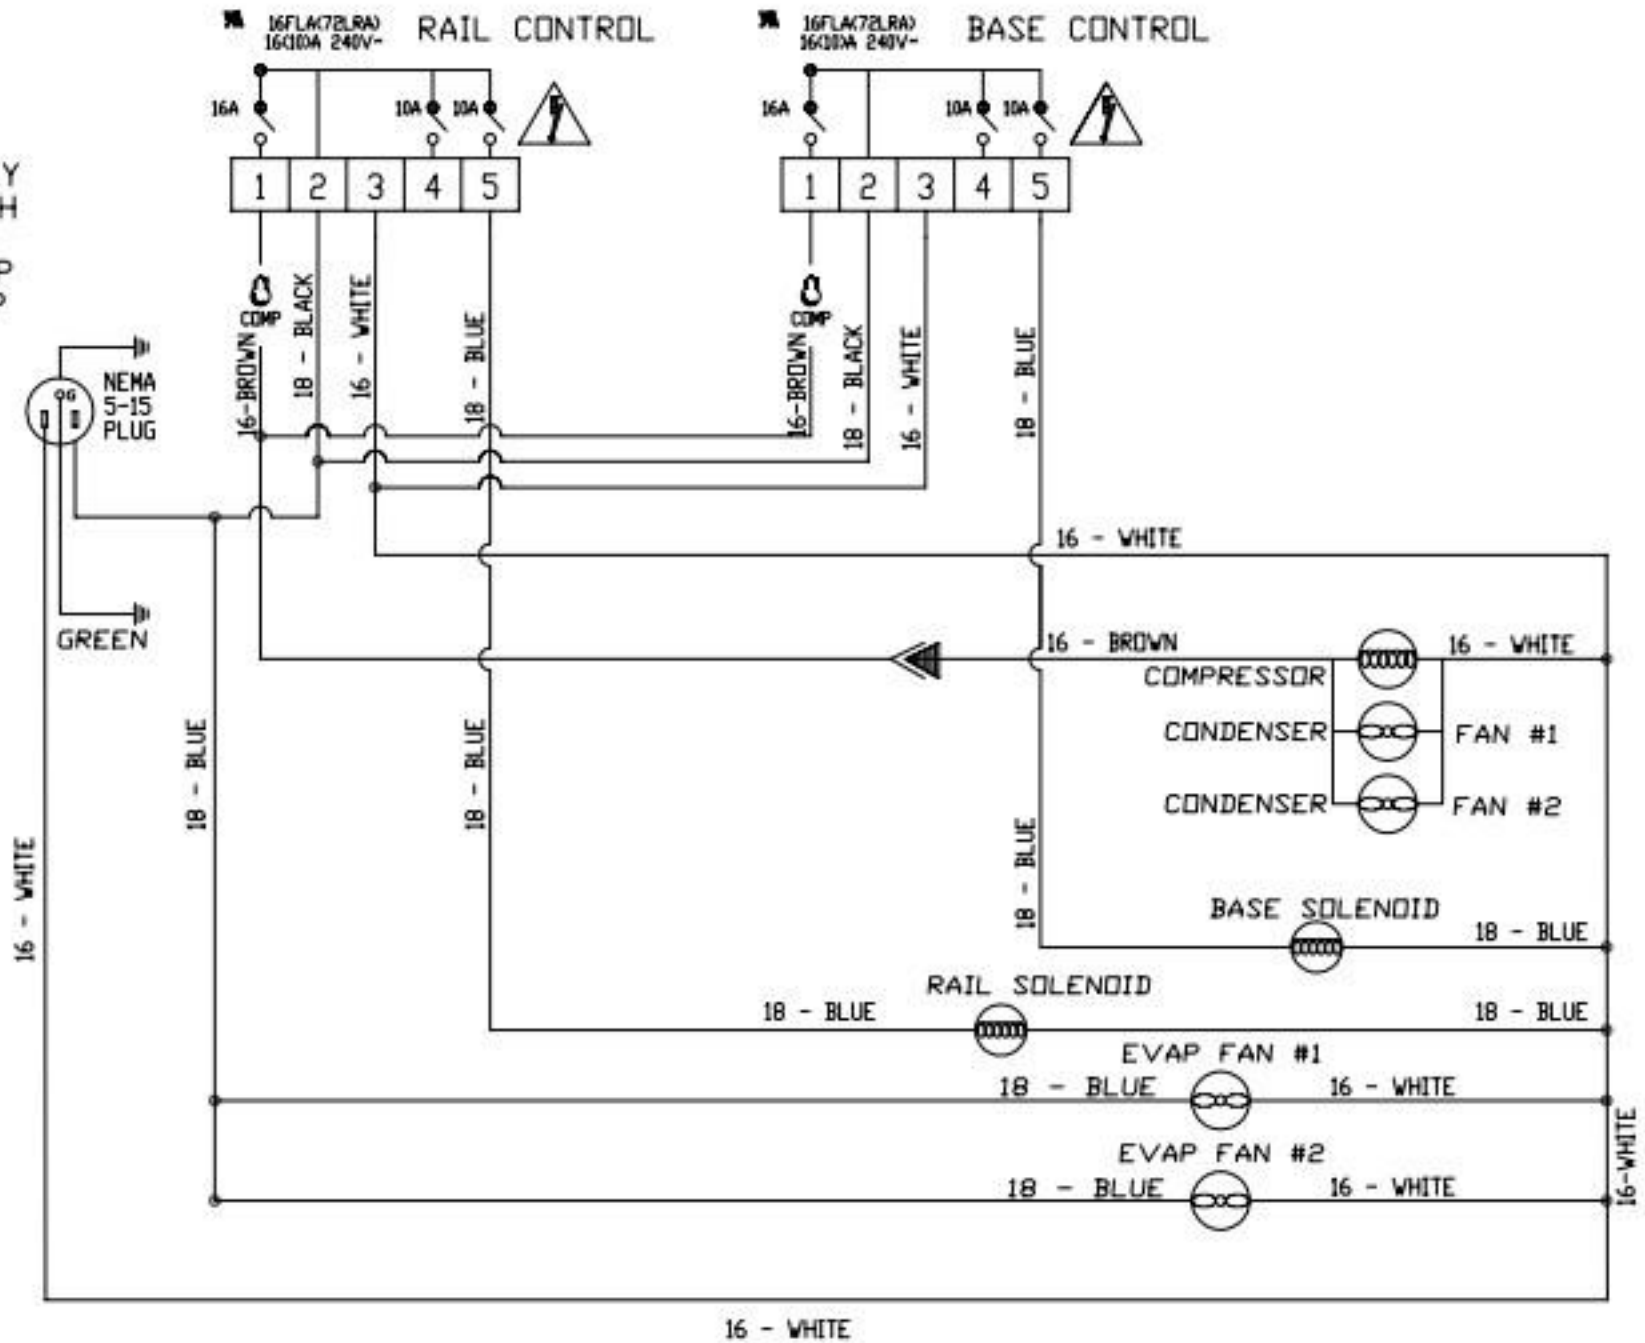

POWER SUPPLY
115V-60HZ-1PH
CORD WITH
GROUNDED CAP
NEMA # 5-15P

POWER SUPPLY
115V-60HZ-1PH
CORD WITH
GROUNDED CAP
NEMA # 5-15P

NOTE:
BLUE (EVAP COIL) = S2
BLACK (ATR) = S1

POWER SUPPLY
115V-60HZ-1PH
CORD WITH
GROUNDED CAP
EL WIR461-90

NEMA
5-15P
PLUG

RAIL CONTROL

BASE CONTROL

16 - WHITE

16- WHITE

16- WHITE