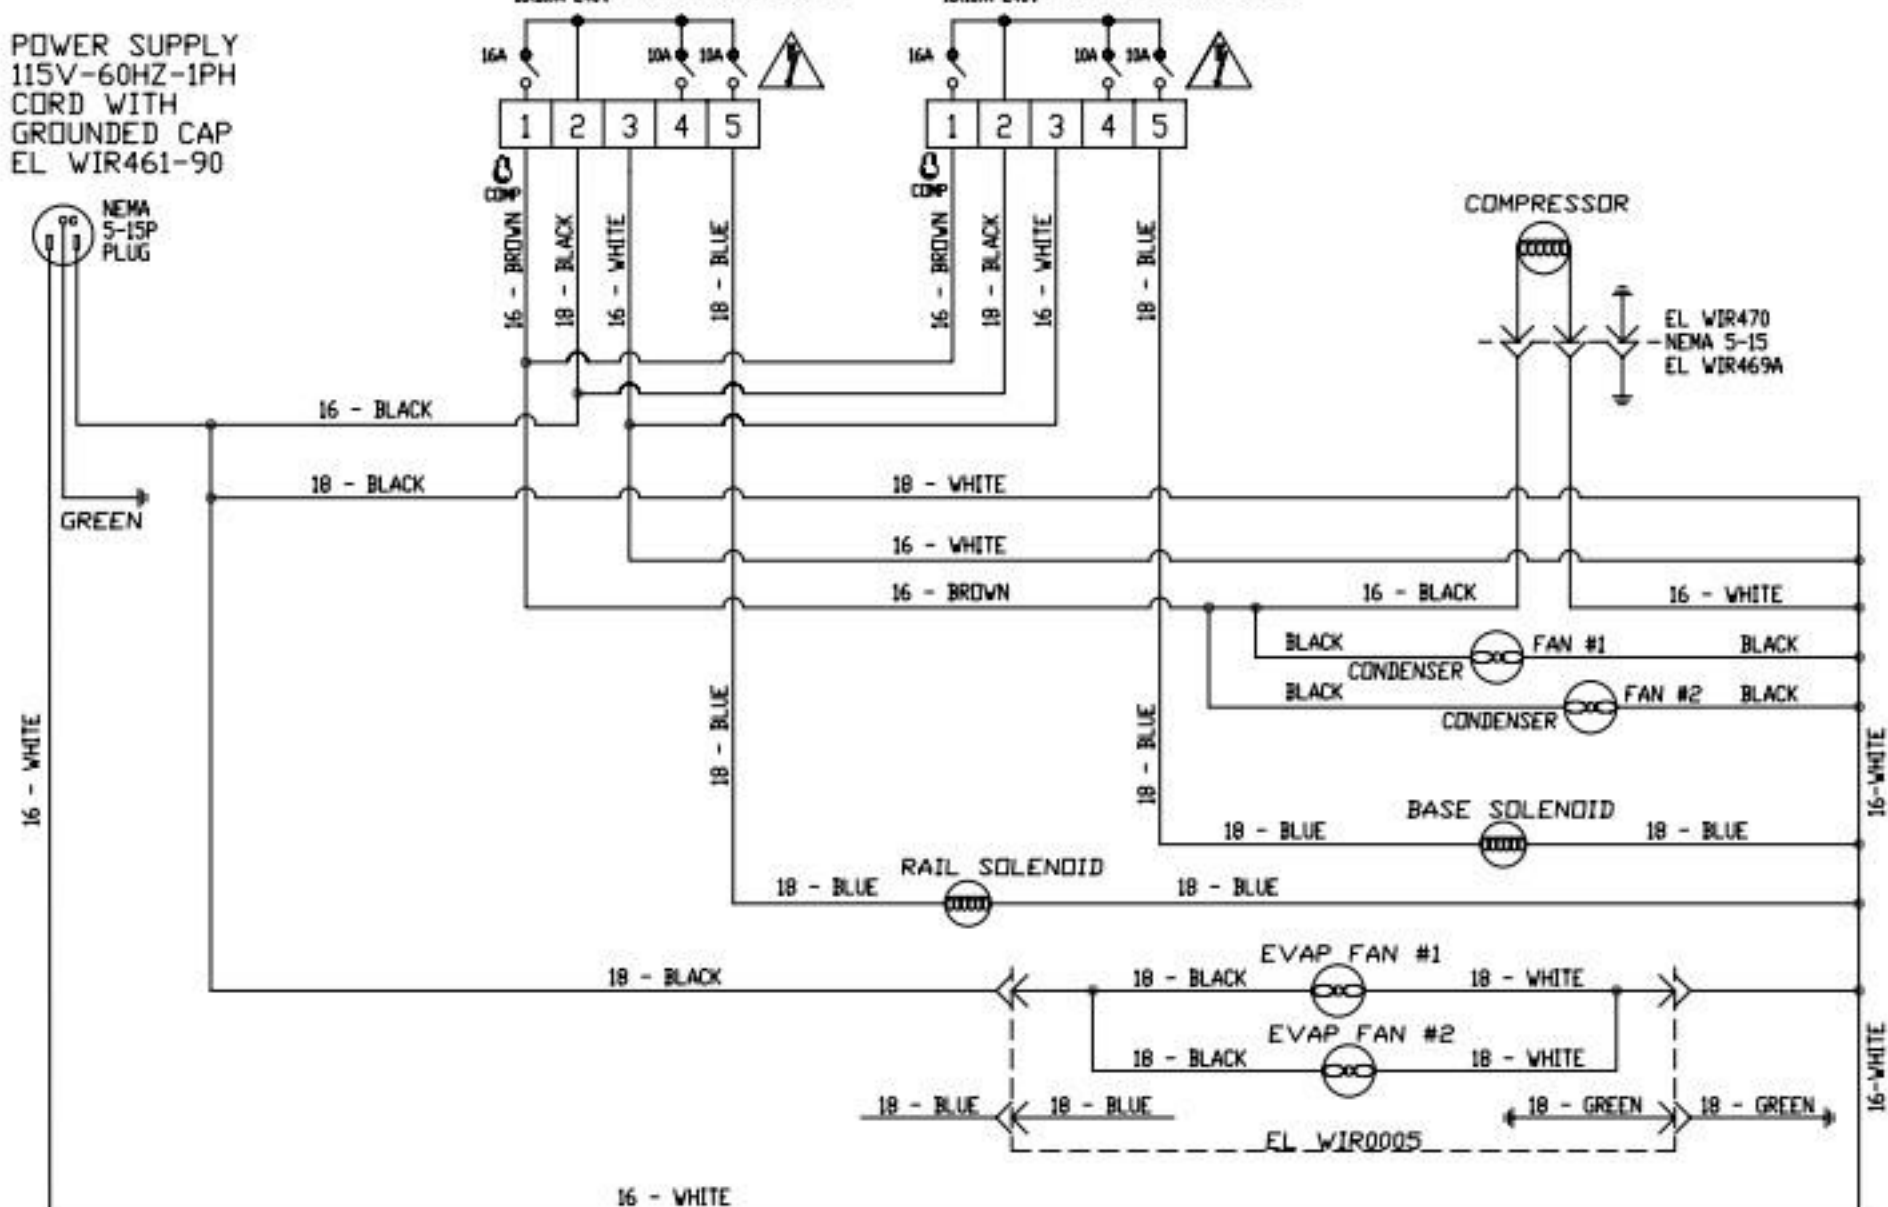

POWER SUPPLY
115V-60HZ-1PH
CORD WITH
GROUNDED CAP
NEMA # 5-15P

POWER SUPPLY
115V-60HZ-1PH
CORD WITH
GROUNDED CAP
NEMA # 5-15P

NOTE:
BLUE (EVAP COIL) = S2
BLACK (ATR) = S1

POWER SUPPLY
115V-60HZ-1PH
CORD WITH
GROUNDED CAP
EL WIR461-90

NEMA
5-15P
PLUG

RAIL CONTROL

BASE CONTROL

16 - WHITE

16- WHITE

16- WHITE