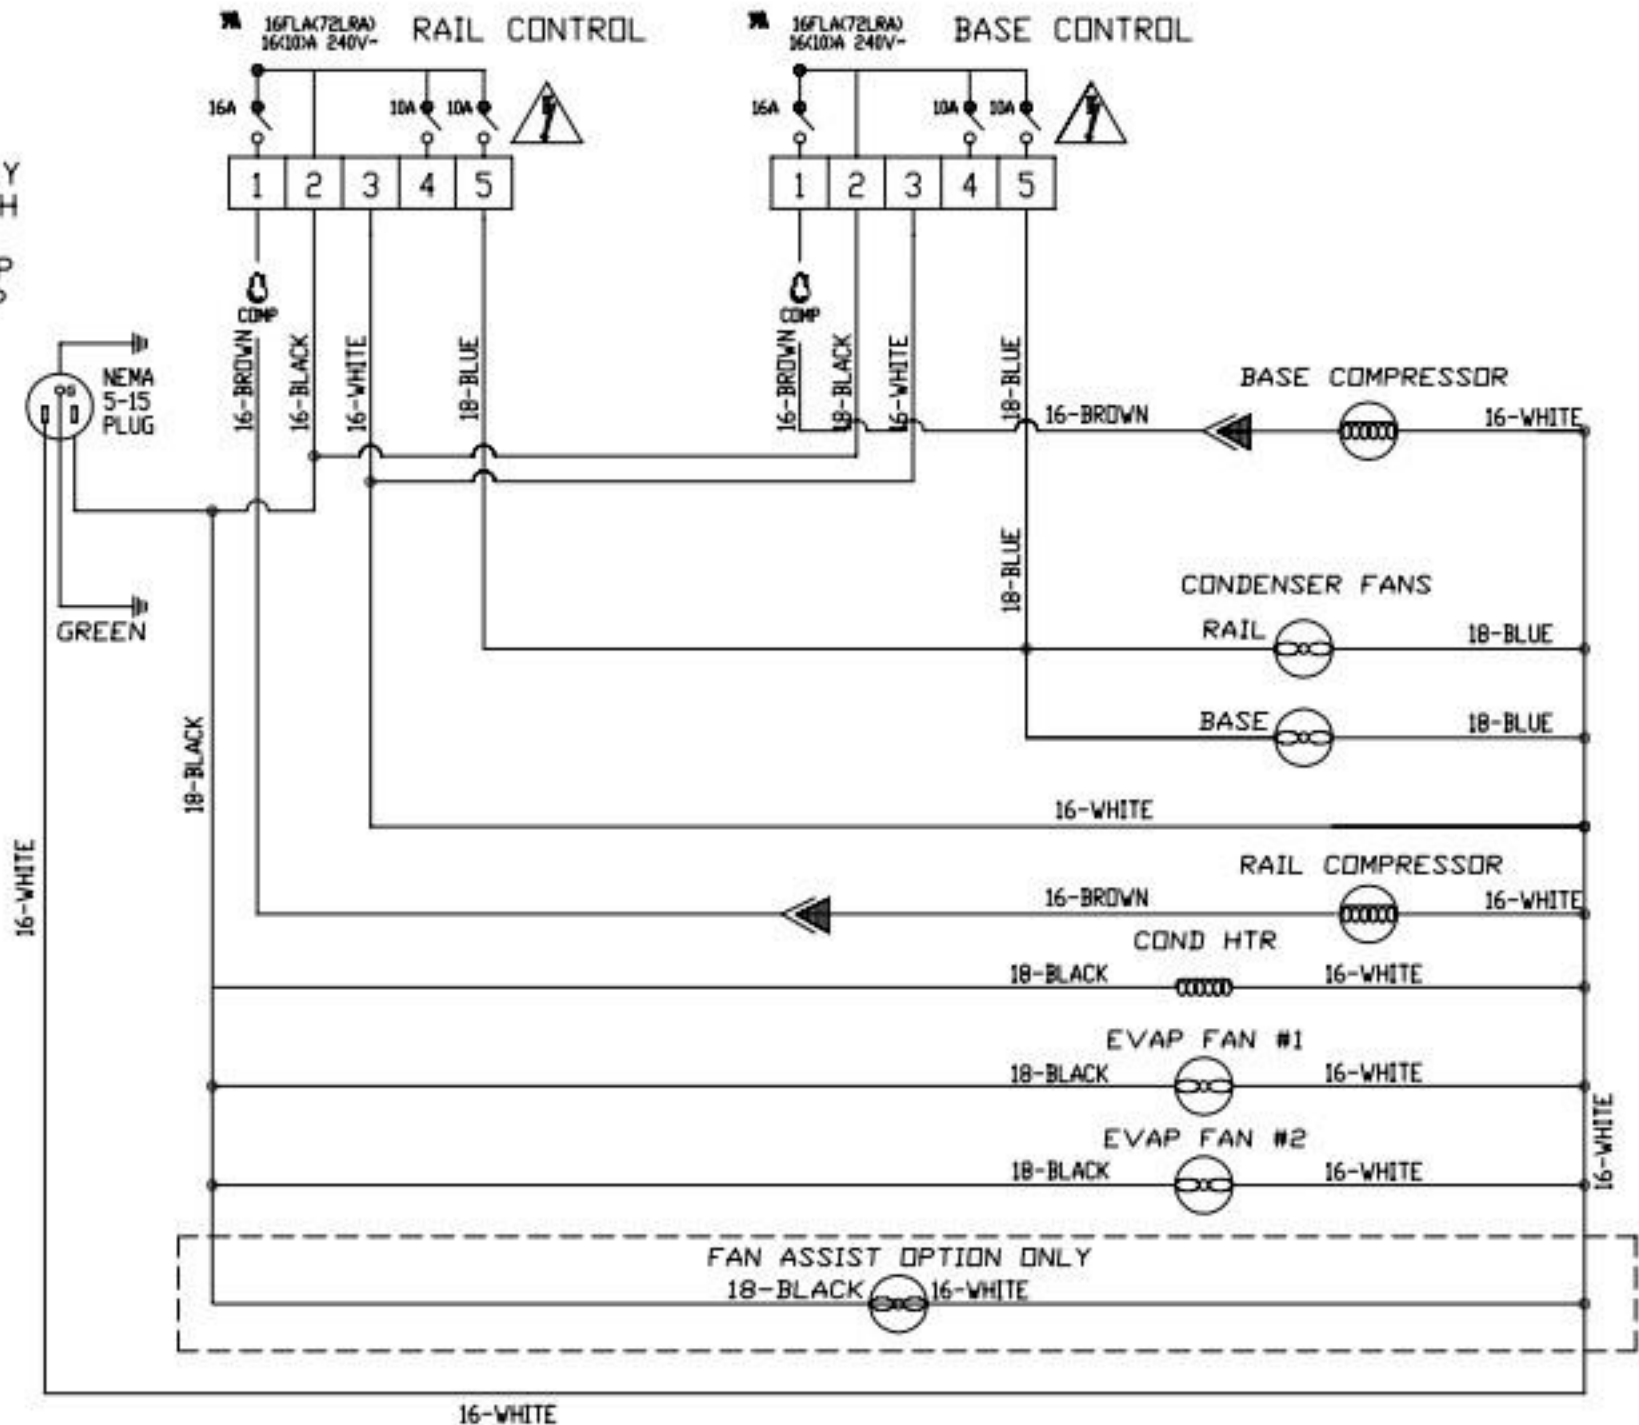

POWER SUPPLY
115V-60HZ-1PH
CORD WITH
GROUNDED CAP
NEMA # 5-15P

POWER SUPPLY
115V-60HZ-1PH
CORD WITH
GROUNDED CAP
NEMA # 5-15P

NOTE:
BLUE (EVAP COIL) = S2
BLACK (ATR) = S1

POWER SUPPLY
115V-60HZ-1PH
CORD WITH
GROUNDED CAP
EL WIR461-90

NEMA
5-15P
PLUG

RAIL CONTROL

BASE CONTROL

16 - WHITE

16- WHITE

16- WHITE