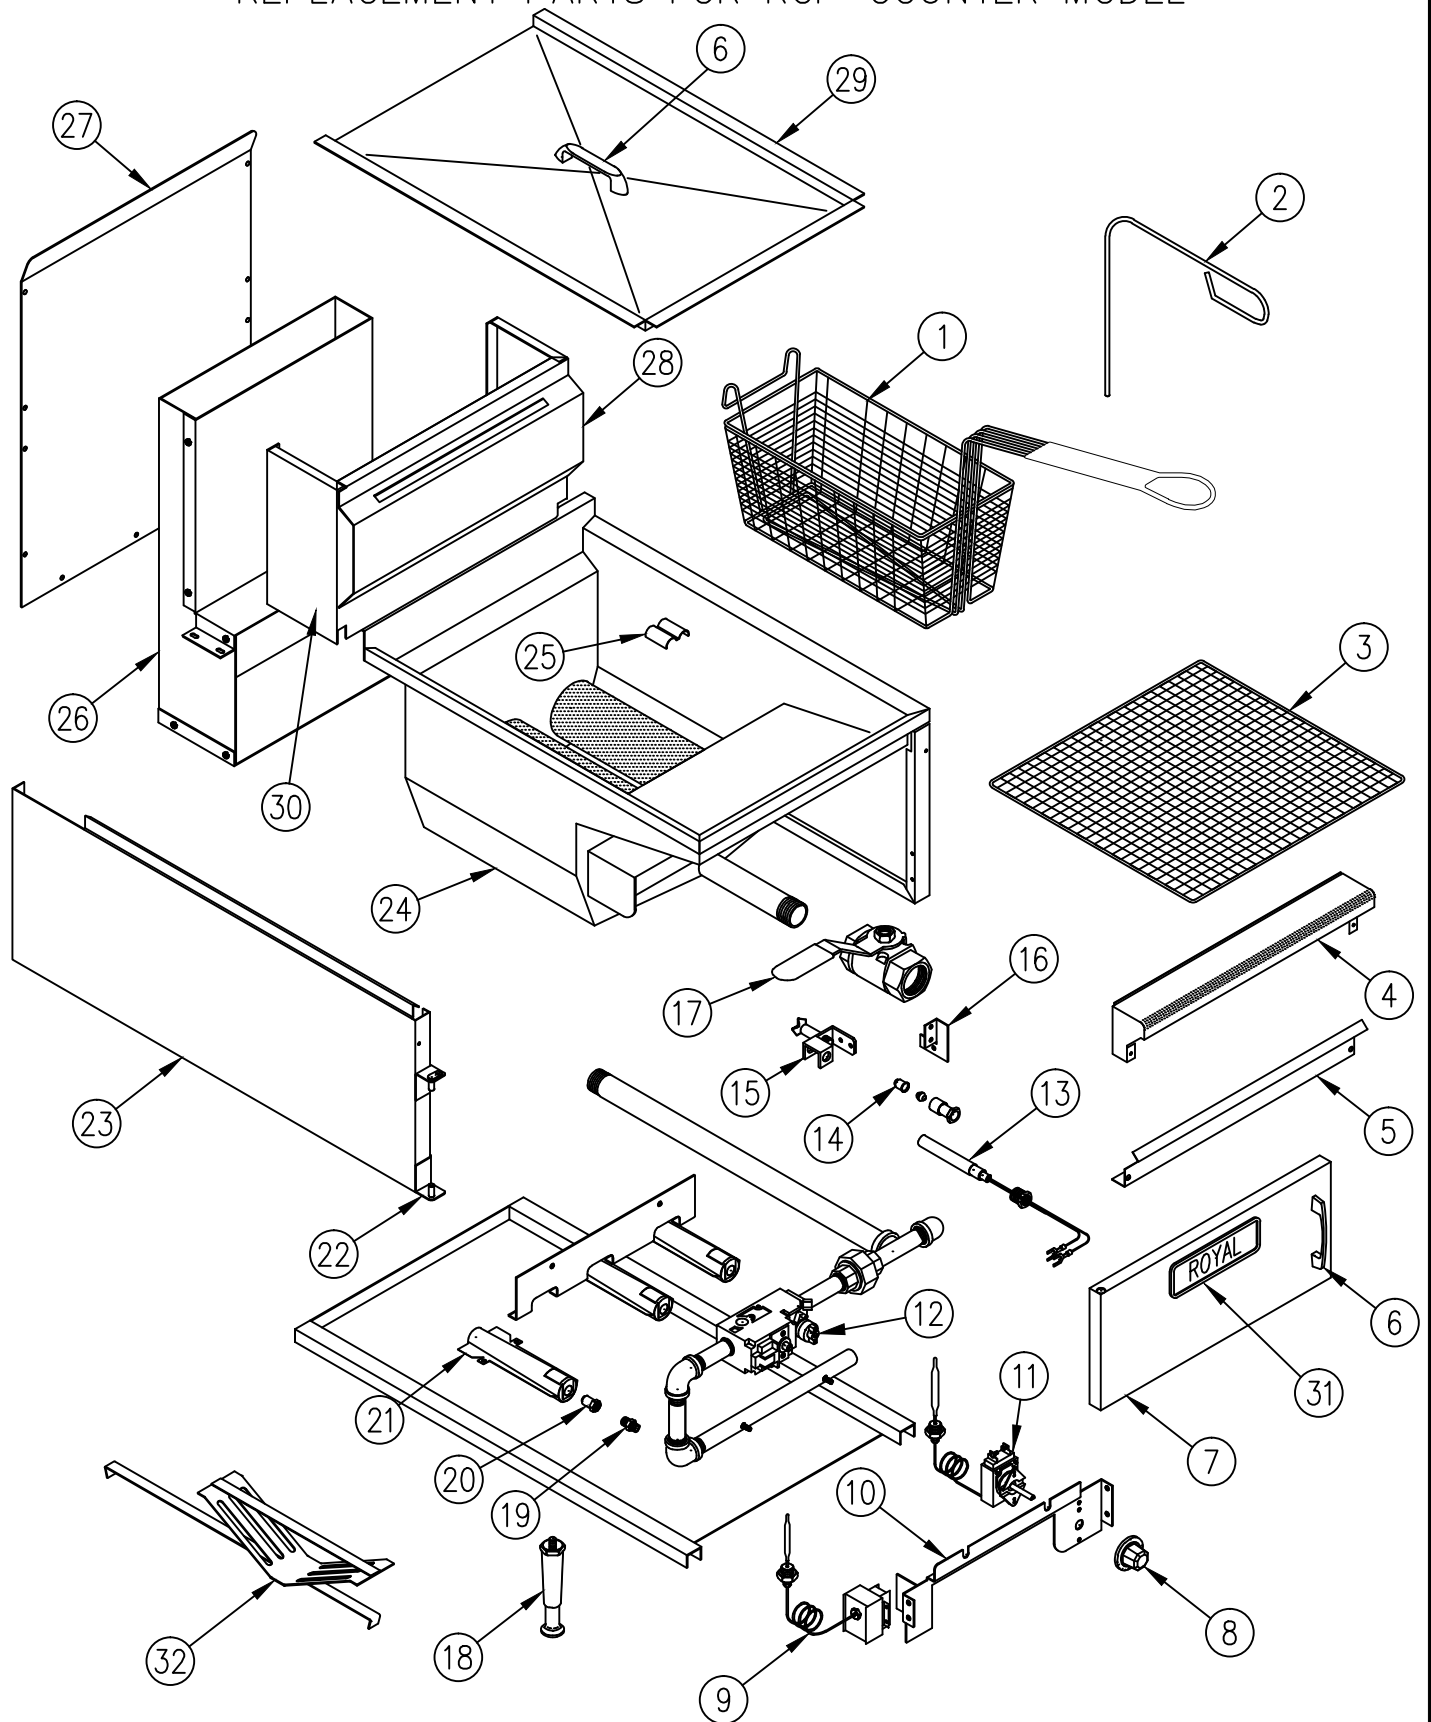

# COUNTER FRYER

## REPLACEMENT PARTS FOR RCF-COUNTER MODEL

ITEM NO.	PART NO.	DESCRIPTION
1	3100	Fryer Basket
2	3105	Goofer Rod ( Declogger Rod )
3	3108	Crumb Screen - Fine Mesh
4	28617	Landing Ledge
5	28618	Top Front Angle
6	1005	Offset pull handle ( chrome handle )
7	28612	Door panel
8	3110	Dial Knob For Thermostat
9	3112	Hi-limit switch
10	28613	Manifold Support Bracket
11	3113	Thermostat
12	3114	7000 BMVR Combo gas valve ( 3/4" inlet & outlet ) <b>NAT</b>
	3115	7000 BMVR Combo gas valve ( 3/4" inlet & outlet ) <b>L.P.G.</b>
13	3109	Thermopile
14	2209	#18 Pilot bell orifice only ( Natural )
	2210	#10 Pilot bell orifice only ( Propane )
15	3231	Pilot Burner w/bell orifice ( Natural )
	3232	Pilot Burner w/bell orifice ( Propane )
16	28619	Pilot Bracket
17	3133	Drain Valve
18	3604	4" Adjustable leg
19	1733	Orifice adaptor
20	1121-48	Orifice hood #48 ( Natural )
	1122-56	Orifice hood #56 ( Propane )
21	3135	Inshot burner w/air shutter 5 1/4"
22	28020	Bottom door hinge
23	28608	Side Panel - Left
	28607	Side Panel - Right
24	28601	Vessel weld assy 25lbs.
25	28005	Probe holder
26	28630	Flue box assy.
27	28611	Back Panel
28	28208	Basket hanger
29	28625	Tank Cover ( Vessel )
30	28220	Vessel Riser Back
31	2648	Royal Range Logo
32	28623	Diffuser