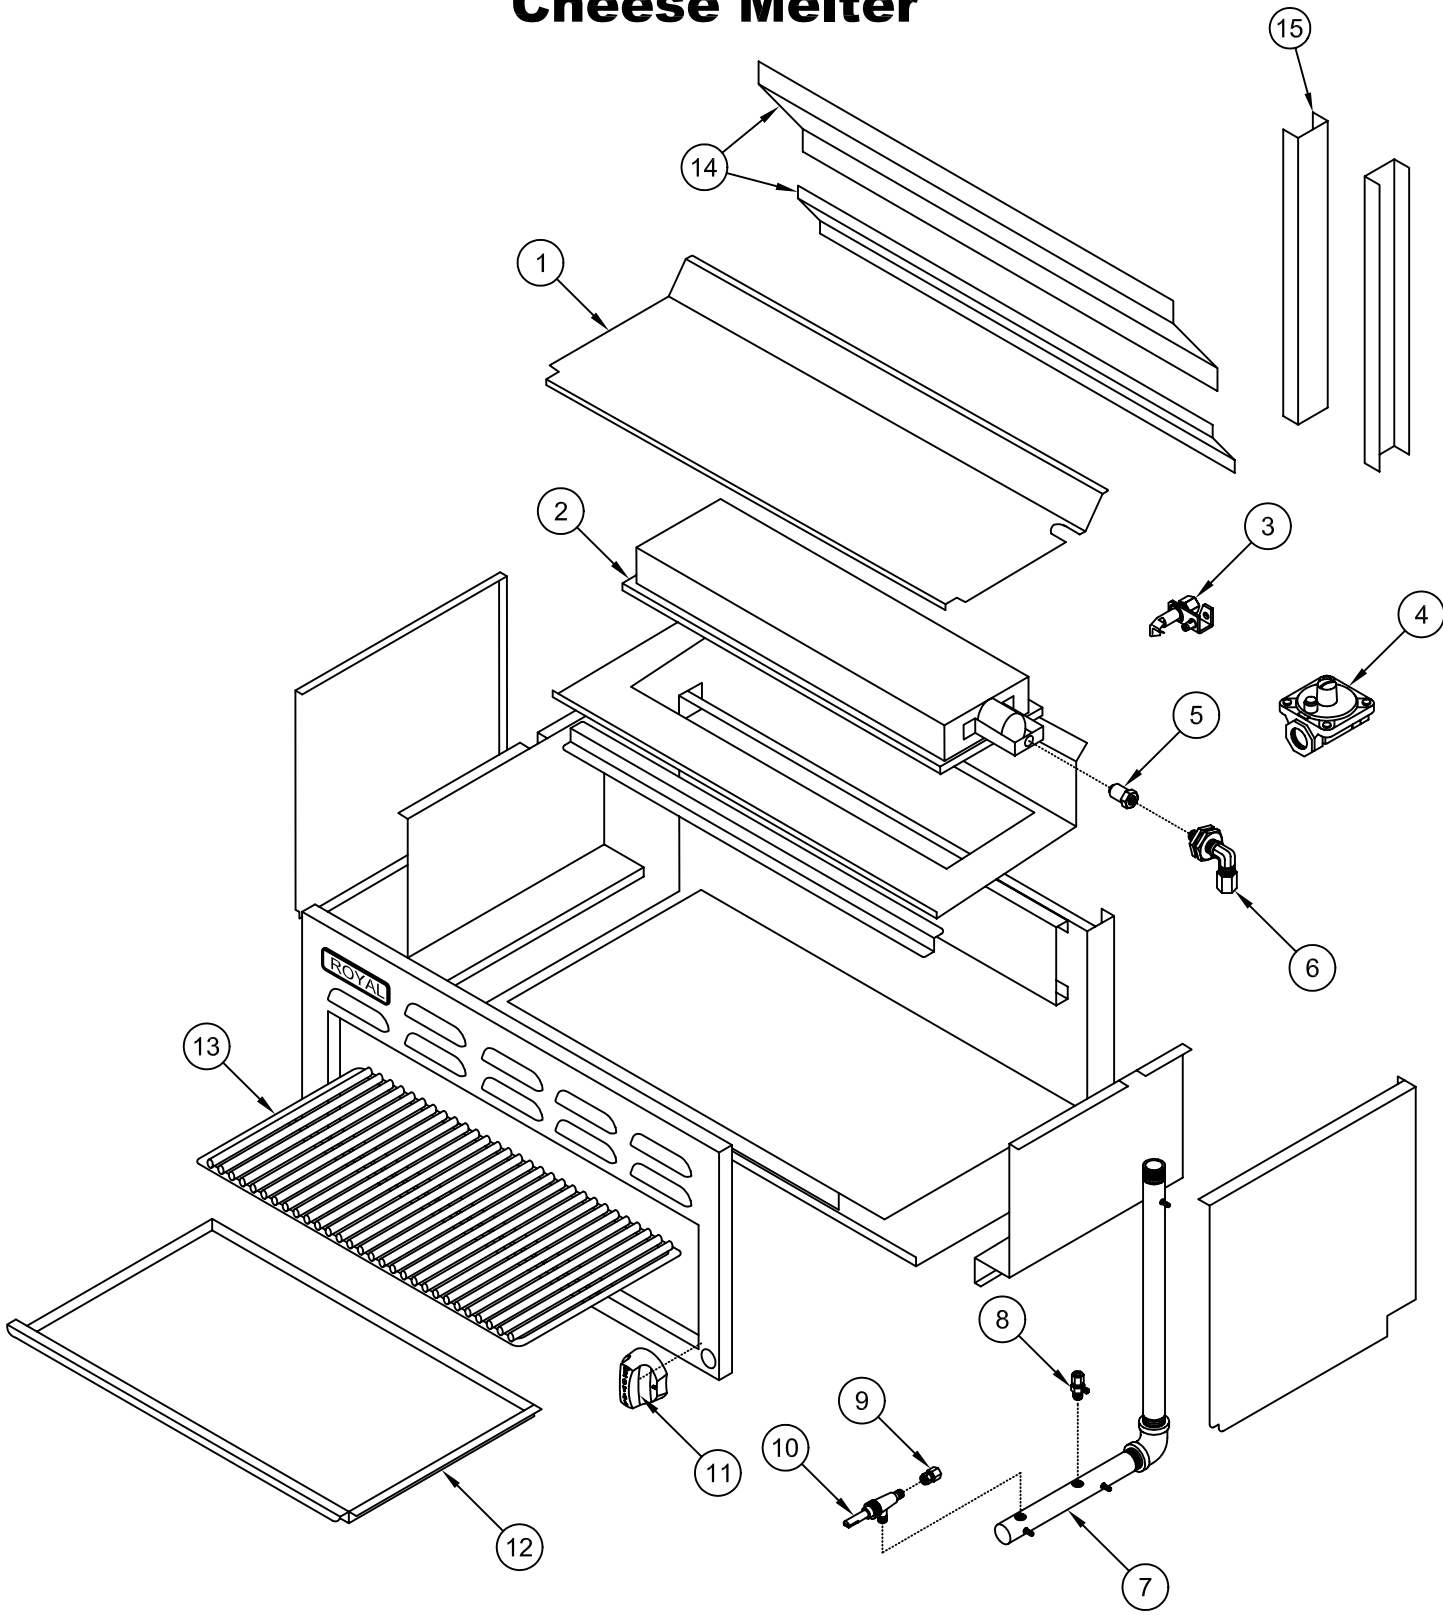

# RCM Cheese Melter

PILOT	ORIFICE HOOD	ORIFICE ELBOW	PILOT VALVE	VALVE ADAPTER	GAS VALVE	ON/OFF KNOB
3	5	6	8	9	10	11

### Cheese Melter

ITEM NO.	PART NO.	DESCRIPTION	
1	29055	24" Top cover	
	29075	36" Top cover	
	29095	48" Top cover	
	29115	60" Top cover	
	29185	72" Top cover	
2	1604	Infra-red burner – Small B-20 (RCM-24", 48", 60")	
	1605	Infra-red burner – Big B-35 (RCM-36", 60", 72")	
3	1649	Pilot burner w/bell orifice (natural gas)	
	1650	Pilot burner w/bell orifice (propane gas)	
	1651	#18 Pilot bell orifice only (natural gas)	
	1652	#10 Pilot bell orifice only (propane gas)	
4	1618	Gas pressure regulator (natural gas)	
	1619	Gas pressure regulator (propane Gas)	
5	2007-46 1121-46	Orifice spud #46 (brass) natural gas, 20,000BTU * <i>Orifice hood #46 (alternate) natural gas 20,000 BTU *</i>	
	2008-55 1121-55	Orifice spud #55 (brass) natural gas, 20,000 BTU * <i>Orifice hood #55 (alternate) propane gas, 20,000 BTU *</i> * Please verify which construction is applicable for your burner type.	
5	2009-39 1121-39	Orifice spud #39 (brass) natural gas, 30,000 BTU * Orifice hood # 39 (alternate) natural gas, 30,000 BTU *	
	2010-52 1122-52	Orifice spud #52 (brass) propane gas, 30,000 BTU * Orifice hood #52 (alternate) propane gas, 30,000 BTU * * Please verify which construction is applicable for your burner type.	
	6	1213	90° Orifice elbow, rectangular (brass)
		1508	3/8" CC x 3/8-27 Orifice elbow (brass)
7	1620	Manifold pipe assembly (right side gas inlet)	
	1665	Manifold pipe assembly (left side complimentary assembly)	
8	1120	1/8" NPT x 3/16" CC Adjustable single pilot valve (brass)	
9	1627	3/8-27 x 3/8" CC Adapter	
10	1628	Gas valve (brass) w/out orifice	
11	3102	Blue knob – flat side down	
12	29143	24" Crumb tray	
	29153	36" Crumb tray	
	29163	48" Crumb tray	
	29173	60" Crumb tray	
	29183	72" Crumb tray	