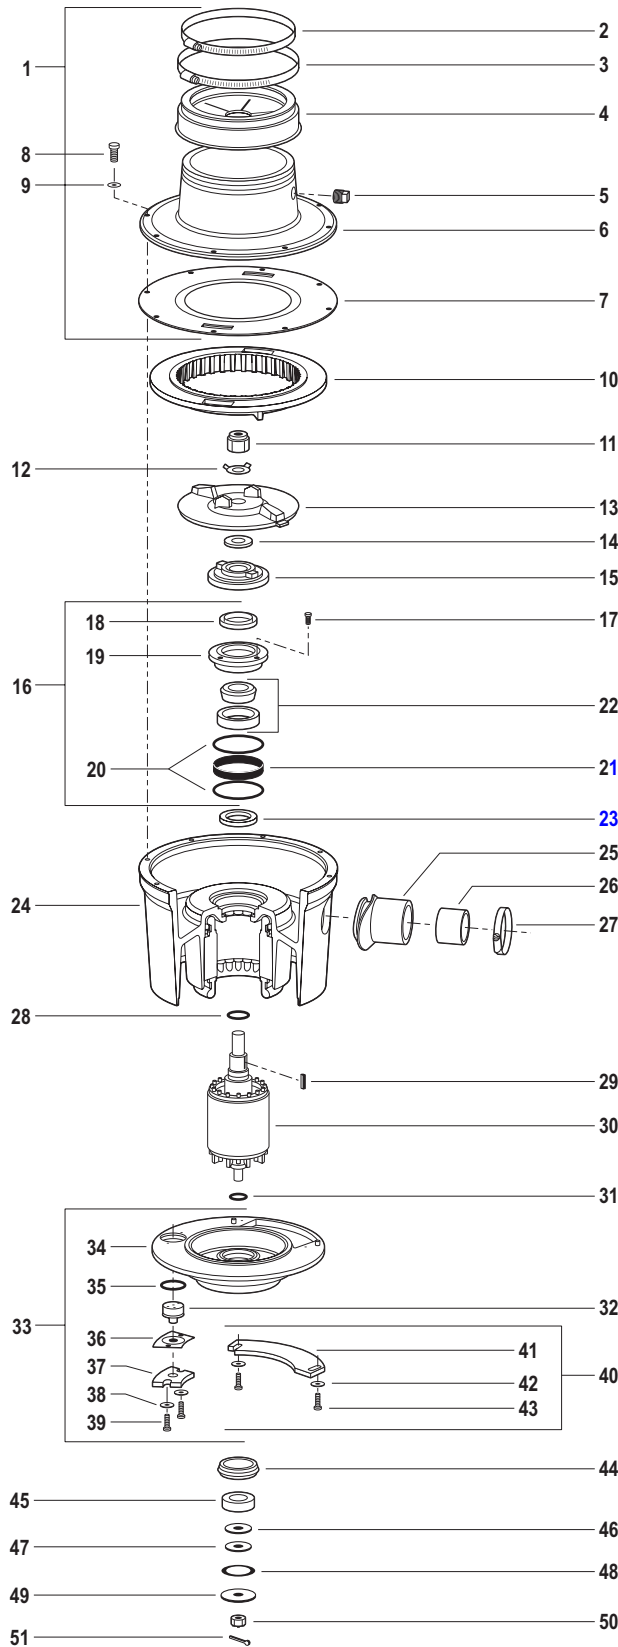

# Salvajor Model 100 1 HP - 3 Phase

## Series J Disposer Parts Breakdown *For Serial Numbers starting at: 26268*

NO.	PART NO.	DESCRIPTION
1	980131	TOP HOUSING ASSY (includes 2 thru 7)
2	M116	CLAMP
3	M128	CLAMP
4	2357A	HYCAR ADAPTOR
5	PL5	PLUG 1/2" PLASTIC
6	983010	TOP HOUSING
7	996045	CENTER GASKET (S)(C)
8	997022	SCREW 5/16-18 X 1" HHCAP
9	997123	WASHER FLAT 11/32 x 5/8 OD SS
10	8SWX	SHREDDER (C)
11	7814RN	ROTOR NUT (S)(C)
12	997092	LOCK WASHER (S)(C)
13	983015	FACE PLATE (C)
14	996025	ROTOR SHAFT GASKET (S)(C)
15	980132	ROTOR BASE (S)(C)
16	980007	TOP END BELL ASSY (S) (includes 17 thru 21)
17	997066	SCREW 10-32 X 5/8" (S)
18	S67350B	VARILIP SEAL (S)
19	983001	TOP END BELL ASSY
20	12151	O-RING (S)
21	ANL79X15S	TOLERANCE RING (S)
22	985001	BEARING CUP/CONE TOP (S)
23	S67350	VARILIP SEAL (S)
24	MH2100725	HOUSING W/STATOR 1HP 208-230/460V 3-PH
25	RDO	DRAIN OUTLET 2"
26	DI	DRAIN INSERT 2"
27	M40	CLAMP DISPOSER 2"
28	11026	O-RING (S)
29	31634	KEY 3/16 x 3/16 x 3/4" (S)
30	99110625	MOTOR ROTOR 100-3
31	996020	O-RING (S)
32	KL1003	KLIXON
33	BEBA123G	BOTTOM END BELL ASSY (includes 34 thru 40)
34	983016	BOTTOM END BELL
35	123	KLIXON O-RING (S)
36	KLCG	KLIXON COVER GASKET
37	KLC	KLIXON COVER
38	997043	WASHER 10-32
39	997067	SCREW 10-32 X 3/4"
40	JBCA	JUNCTION BOX COVER ASSY (includes 41 thru 43)
41	JBC	JUNCTION BOX COVER
42	997024	WASHER 3/4" OD 3/16" ID
43	997067	SCREW 10-32 X 3/4"
44	996023	BEB RUBBER ISOLATOR (S)
45	6205	BOTTOM BEARING (S)
46	987002	DRIVE WASHER (S)
47	996024	FRICTION WASHER (S)
48	987003	WAVE WASHER (S)
49	987001	RETAINING WASHER (S)
50	997050	CASTLE NUT (S)
51	997051	COTTER PIN (S)

### SEAL AND CUTTING KITS

KSH123	Seal Kit (All Models)
KCJ1	Cutting Kit (Model 75-125)

(S) Designates Parts included in Seal Kit (C) Designates Parts included in Cutting Kit

**SALVAJOR** 4530 East 75th Terrace  
FOOD WASTE SOLUTIONS Kansas City, MO 64132-2081 USA