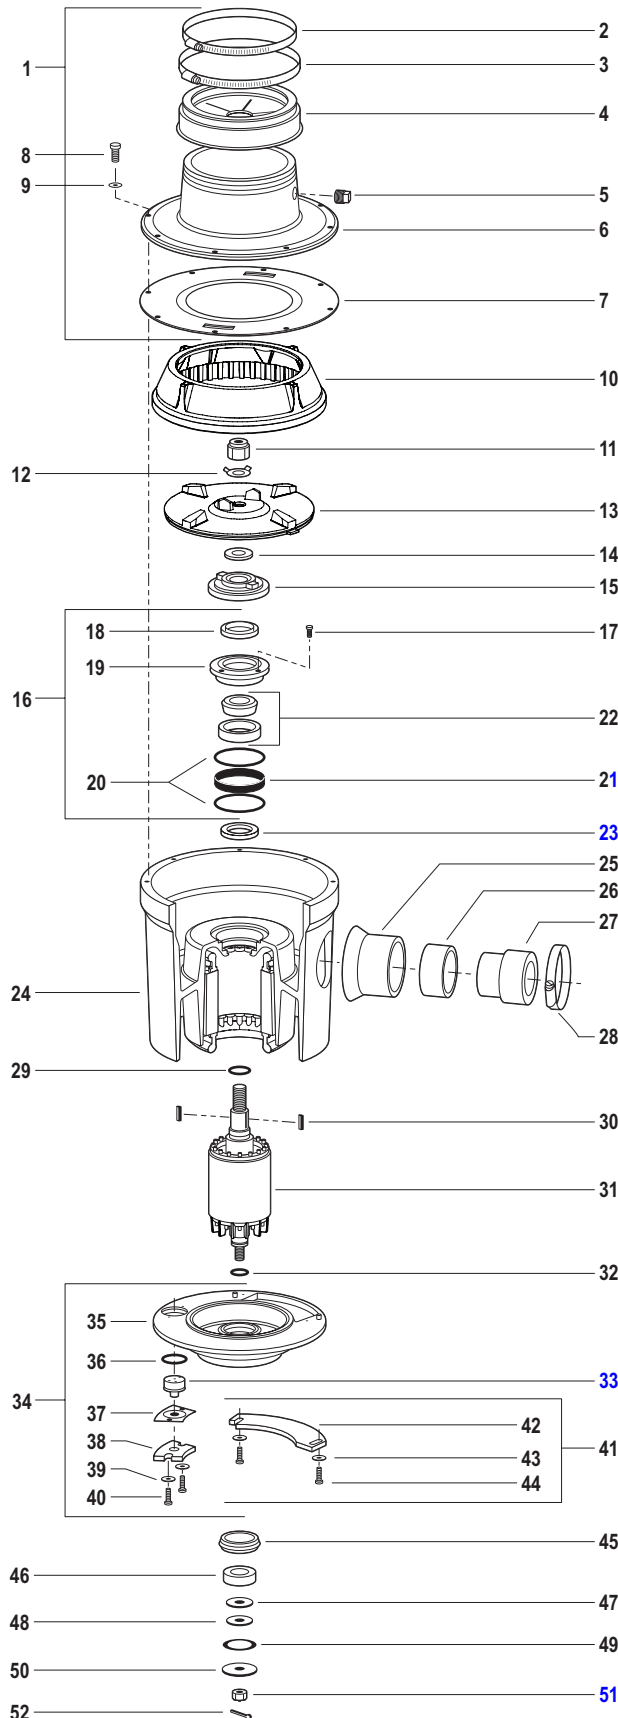

# Salvajor Model 500 5HP - 3 Phase

## Series J Disposer Parts Breakdown For Serial Numbers starting at 24137

NO.	PART NO.	DESCRIPTION
1	980131	TOP HOUSING ASSY (includes 2 thru 7)
2	M116	CLAMP
3	M128	CLAMP
4	2357A	HYCAR ADAPTOR
5	PL5	PLUG 1/2" PLASTIC
6	983010	TOP HOUSING
7	996045	CENTER GASKET (S)(C)
8	997022	SCREW 5/16-18 X 1" HHCAP
9	997123	WASHER FLAT 11/32 x 5/8OD SS
10	10S	SHREDDER (C)
11	7814RN	ROTOR NUT (S)(C)
12	997092	LOCK WASHER (S)(C)
13	983006	FACE PLATE (C)
14	996025	ROTOR SHAFT GASKET (S)(C)
15	980132	ROTOR BASE (S)(C)
16	980007	TOP END BELL ASSY (S) (includes 17 thru 21)
17	997066	SCREW 10-32 X 5/8" (S)
18	S67350B	VARILIP SEAL (S)
19	983001	TOP END BELL ASSY
20	12151	O-RING (S)
21	ANL79X15S	TOLERANCE RING (S)
22	985001	BEARING CUP/CONE TOP (S)
23	S67350	VARILIP SEAL (S)
24	MH3500725	HOUSING W/STATOR 5HP 208-230/460V 3-PH (incl 33)
25	996037	DRAIN OUTLET 3"
26	988015	DRAIN INSERT 3"
27	996038	DRAIN ADAPTOR 2"-3"
28	997131	CLAMP DISPOSER 3"
29	11026	O-RING (S)
30	997070	KEY 3/16 x 3/16 x 1" (S)
31	J531825	MOTOR ROTOR 500-3
32	996020	O-RING (S)
33	KL5003	KLIXON
34	BEBA5G	BOTTOM END BELL ASSY (includes 35 thru 41)
35	983017	BOTTOM END BELL
36	222	KLIXON O-RING (S)
37	KL5G	KLIXON COVER GASKET
38	KLC	KLIXON COVER
39	997043	WASHER 10-32
40	997067	SCREW 10-32 X 3/4"
41	JBCA	JUNCTION BOX COVER ASSY (includes 42 thru 44)
42	JBC	JUNCTION BOX COVER
43	997024	WASHER 3/4" OD 3/16" ID
44	997067	SCREW 10-32 X 3/4"
45	996023	BEB RUBBER ISOLATOR (S)
46	6205	BOTTOM BEARING (S)
47	987002	DRIVE WASHER (S)
48	996024	FRICTION WASHER (S)
49	987003	WAVE WASHER (S)
50	987001	RETAINING WASHER (S)
51	997050	CASTLE NUT (S)
52	997051	COTTER PIN (S)

### SEAL AND CUTTING KITS

KSH123	Seal Kit (All Models)
KCGRF5	Cutting Kit (Model 500)

(S) Designates Parts included in Seal Kit (C) Designates Parts included in Cutting Kit

SPECIFY VOLTAGE AND PHASE WHEN ORDERING