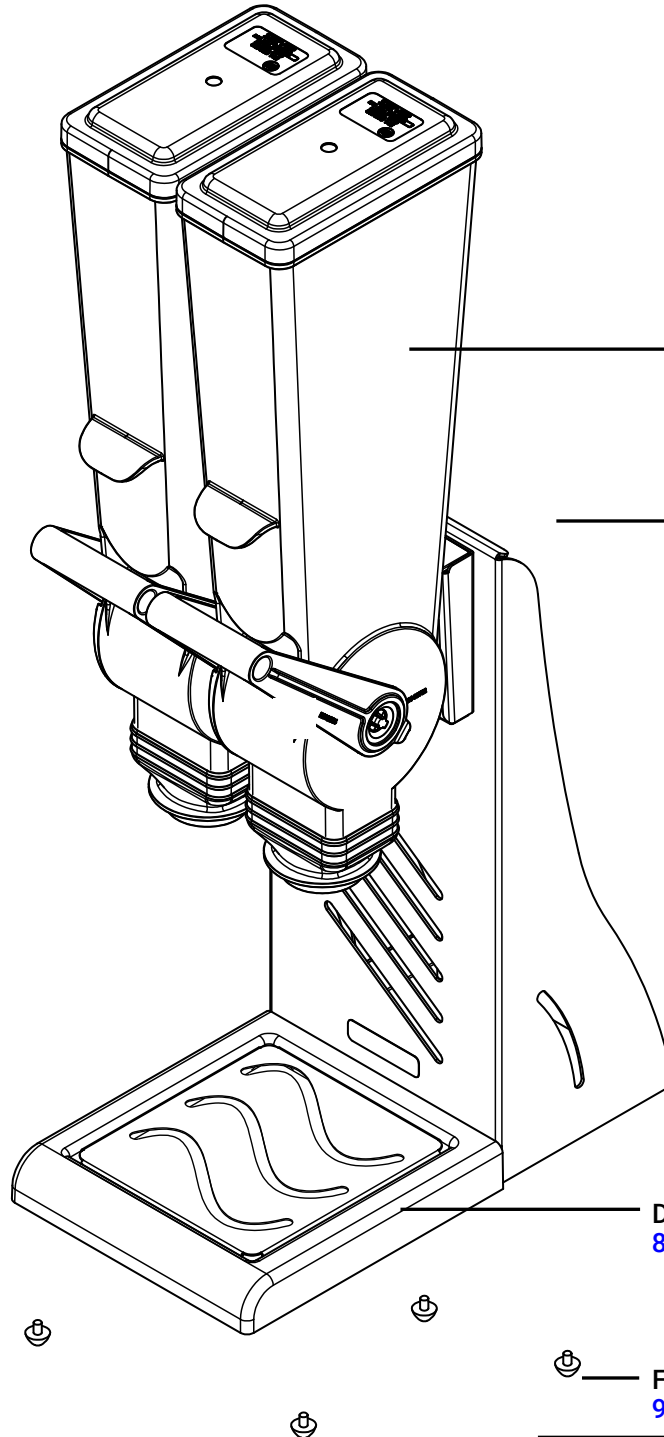

# 100942

SlimLine 2L Double  
Countertop  
Custom

CONTAINS  
QTY. 2 OF  
SLIMLINE  
DFD-2L  
100954

SLIMLINE  
DOUBLE STAND  
88814

DRIP TRAY & COVER  
88737

FOOT (4)  
92098