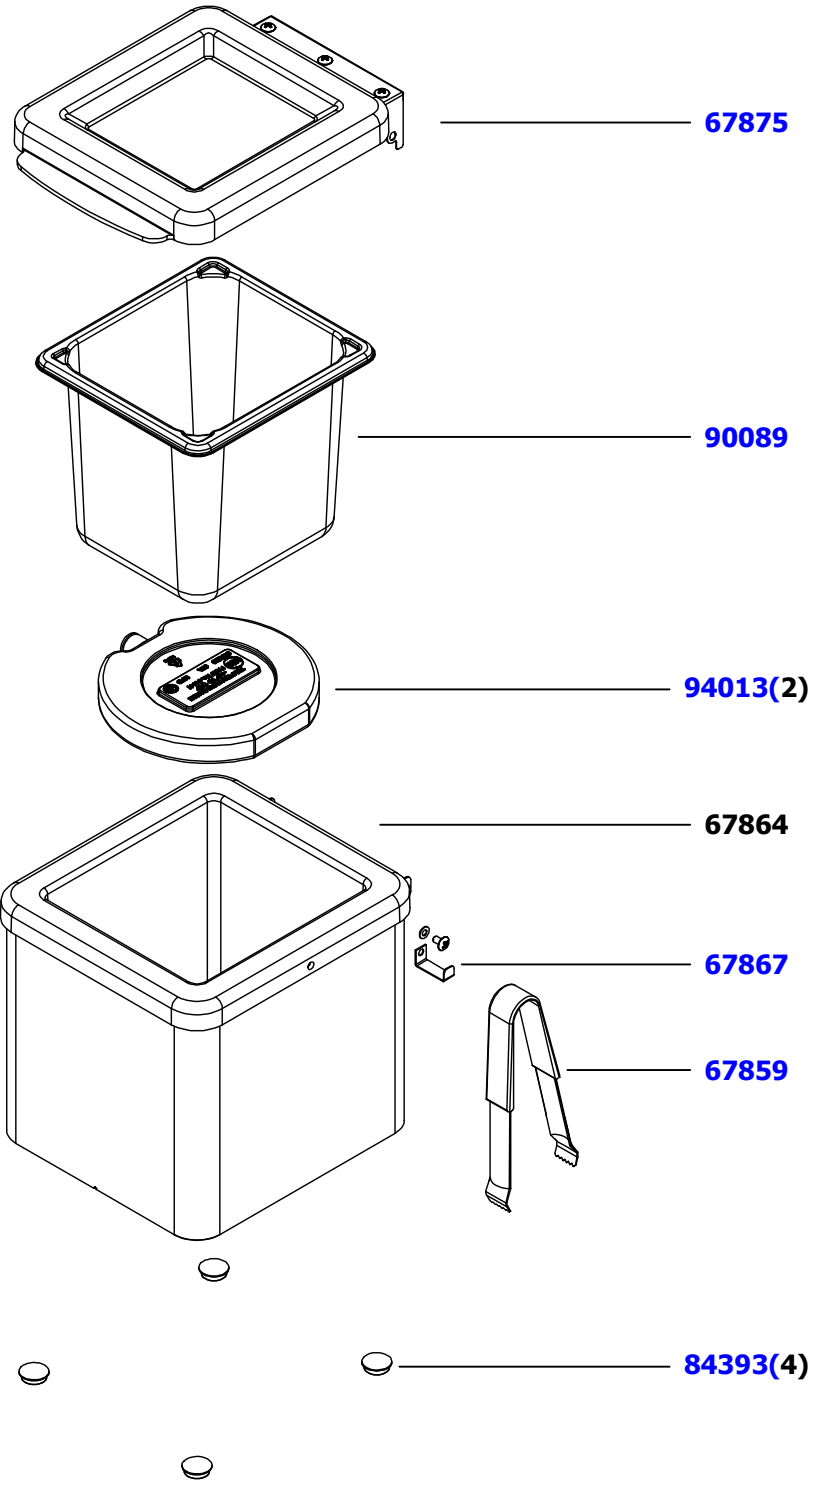

SERVER

Server Products, Inc.
3601 Pleasant Hill Road PO Box 98
Richfield WI 53076 USA
Direct | 262.628.5600 Toll Free | 800.558.8722
www.server-products.com

Model Name

IRS-1 LEMON SERVER

Model Number

67850

Dwg. Date
08/27/13

PART	QTY	DESCRIPTION
67858	1	DECAL, LEMON
67859	1	TONGS, 6 1/2", KOOL TOUCH
67864	1	SHROUD ASSEMBLY
67867	1	BRACKET, HOOK, IRS-1
67875	1	LID ASSEMBLY, 1 PAN
84393	4	FOOT, RUBBER
90089	1	PAN, 1/6 SIZE, 6" DEEP
94013	2	ICE PACK, EUTECTIC, ROUND