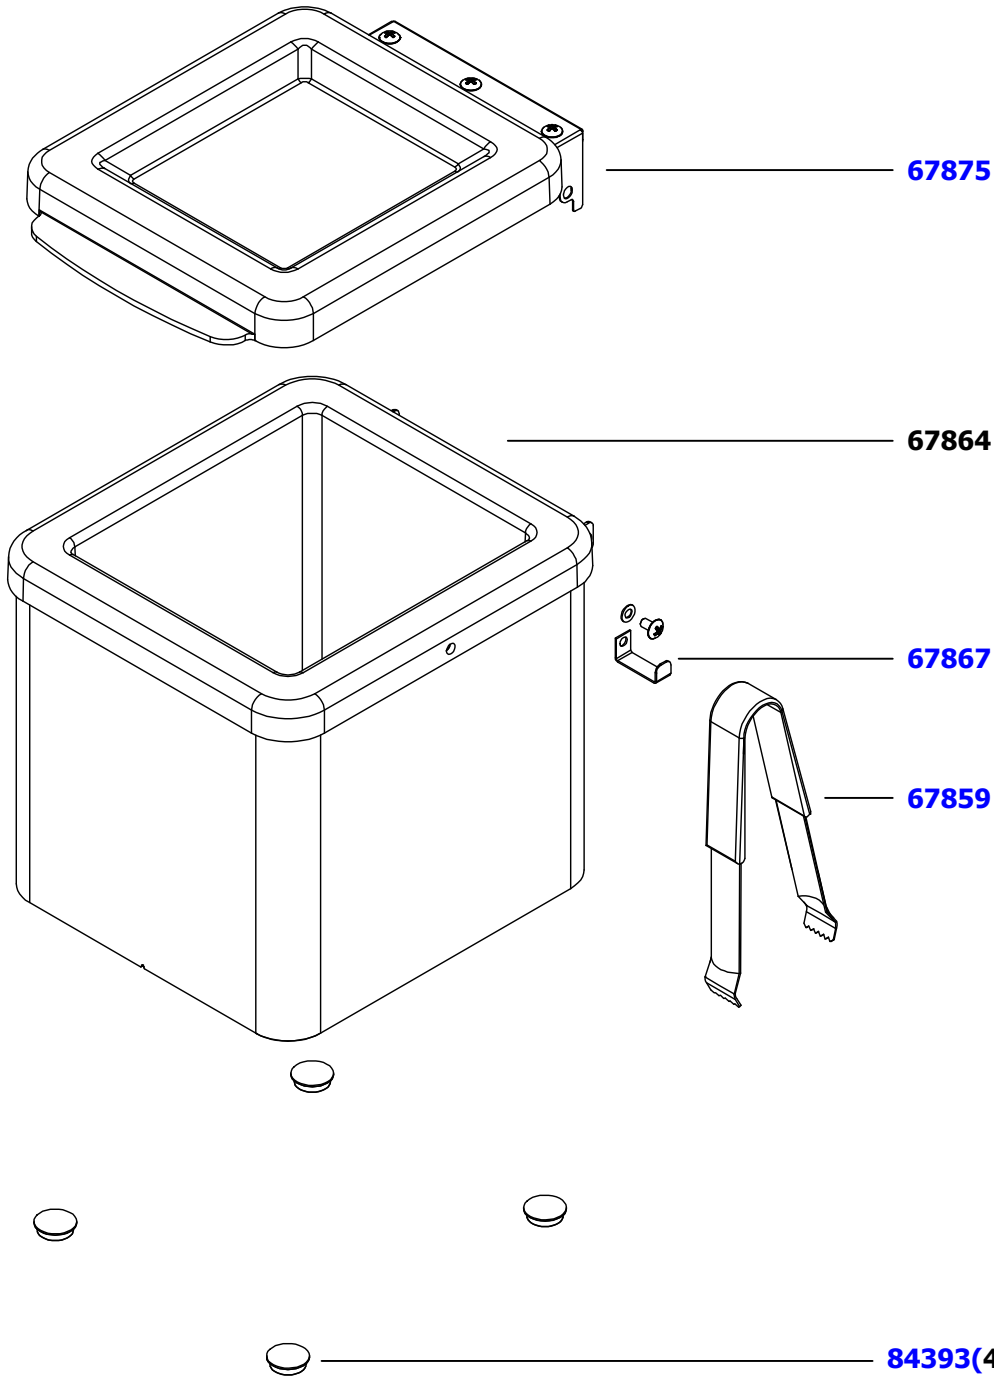

SERVER

Server Products, Inc.
3601 Pleasant Hill Road PO Box 98
Richfield WI 53076 USA
Direct | 262.628.5600 Toll Free | 800.558.8722
www.server-products.com

Model Name

INSUL RELISH SERVER 1 PAN

Model Number

67860

Dwg. Date
08/27/13

PART	QTY	DESCRIPTION
67859	1	TONGS, 6 1/2", KOOL TOUCH
67864	1	SHROUD ASSEMBLY
67867	1	BRACKET, HOOK, IRS-1
67875	1	LID ASSEMBLY, 1 PAN
84393	4	FOOT, RUBBER