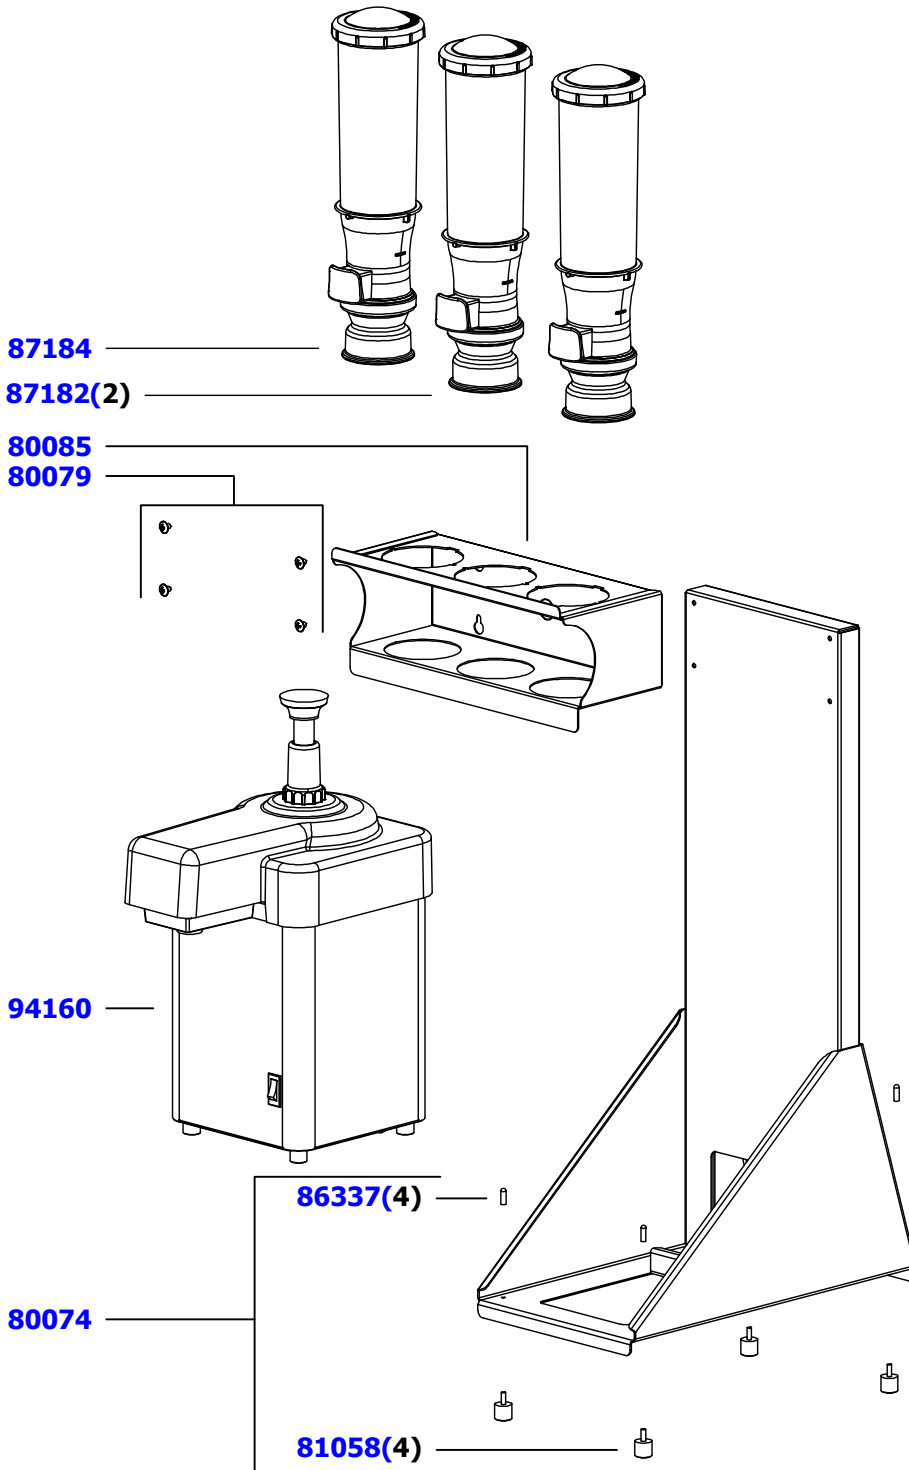

SERVER

Server Products, Inc.
 3601 Pleasant Hill Road PO Box 98
 Richfield WI 53076 USA
 Direct | 262.628.5600 Toll Free | 800.558.8722
 www.server-products.com

Model Name

KIT, BEVERAGE STATION, TRIPLE 24 OZ

Model Number

80105

Dwg. Date
04/28/14

PART	QTY	DESCRIPTION
10028	4	SCREW, 10-32 X 1/4, PHIL TRUSS HD
10153	4	LOCKWASHER, #10, INTERNAL
80074	1	STAND ASSEMBLY, BEVERAGE STATION
81058	4	FOOT, W/SCREW
86337	4	CAP, PROTECTIVE, .125 x .500
80079	1	HARDWARE, BEV STATION (INCLUDES 10028 & 10153)
80085	1	SHELF, TRIPLE, BEV STAT, INSWEETEN
87182	2	INSWEETEN, 24 OZ, .31 TSP, BAGGED
87184	1	INSWEETEN, 24OZ, .7 TSP, BAGGED, WHT
94160	1	EZ-CREAM