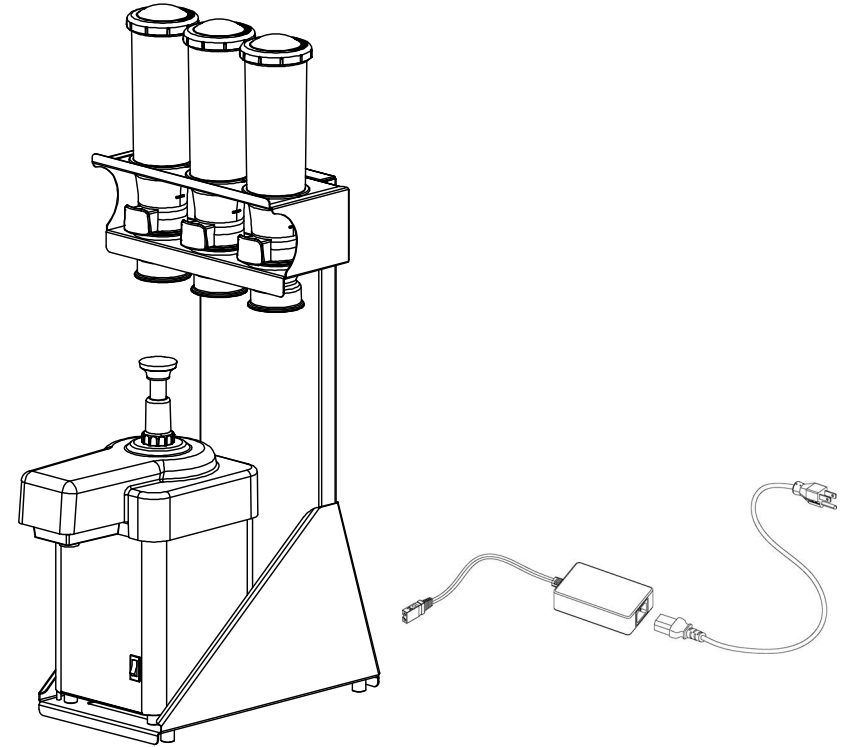

SERVER

Server Products, Inc.
 3601 Pleasant Hill Road PO Box 98
 Richfield WI 53076 USA
 Direct | 262.628.5600 Toll Free | 800.558.8722
 www.server-products.com

Model Name

KIT, BEVERAGE STATION, TRIPLE 24 OZ

Model Number

80105

Dwg. Date
04/28/14

PART	QTY	DESCRIPTION
10028	4	SCREW, 10-32 X 1/4, PHIL TRUSS HD
10153	4	LOCKWASHER, #10, INTERNAL
80074	1	STAND ASSEMBLY, BEVERAGE STATION
81058	4	FOOT, W/SCREW
86337	4	CAP, PROTECTIVE, .125 x .500
80079	1	HARDWARE, BEV STATION (INCLUDES 10028 & 10153)
80085	1	SHELF, TRIPLE, BEV STAT, INSWEETEN
87182	2	INSWEETEN, 24 OZ, .31 TSP, BAGGED
87184	1	INSWEETEN, 24OZ, .7 TSP, BAGGED, WHT
94160	1	EZ-CREAM