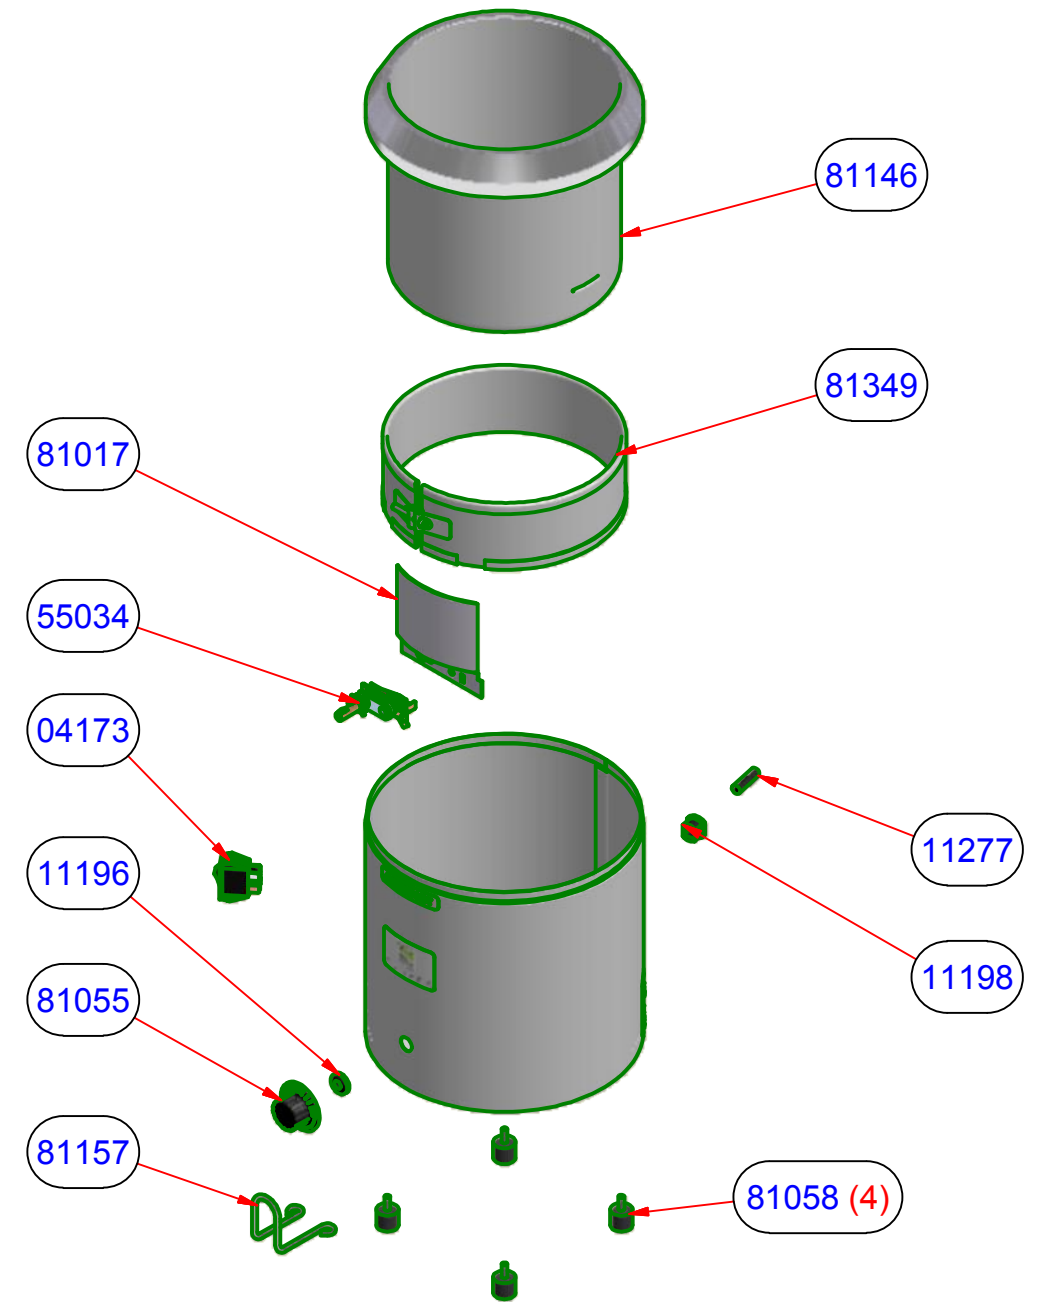

SERIES 12L

SERIES PRIOR TO 12L

APPD BY		MATERIAL:	
CKD BY		TOLERANCES UNLESS OTHERWISE SPECIFIED	#
DRAWN BY	DCK	FRAC ±1/64 DEC .00=±.01 .000=±.005 ANG ±1°	§
DATE	09/16/88	Server Products, Inc RICHFIELD, WI 53076 USA 800-558-8722	
SCALE	FULL	PART NAME	SIZE DWG NO.
		BASE ONLY FOR FS-4 (230V)	B 80980