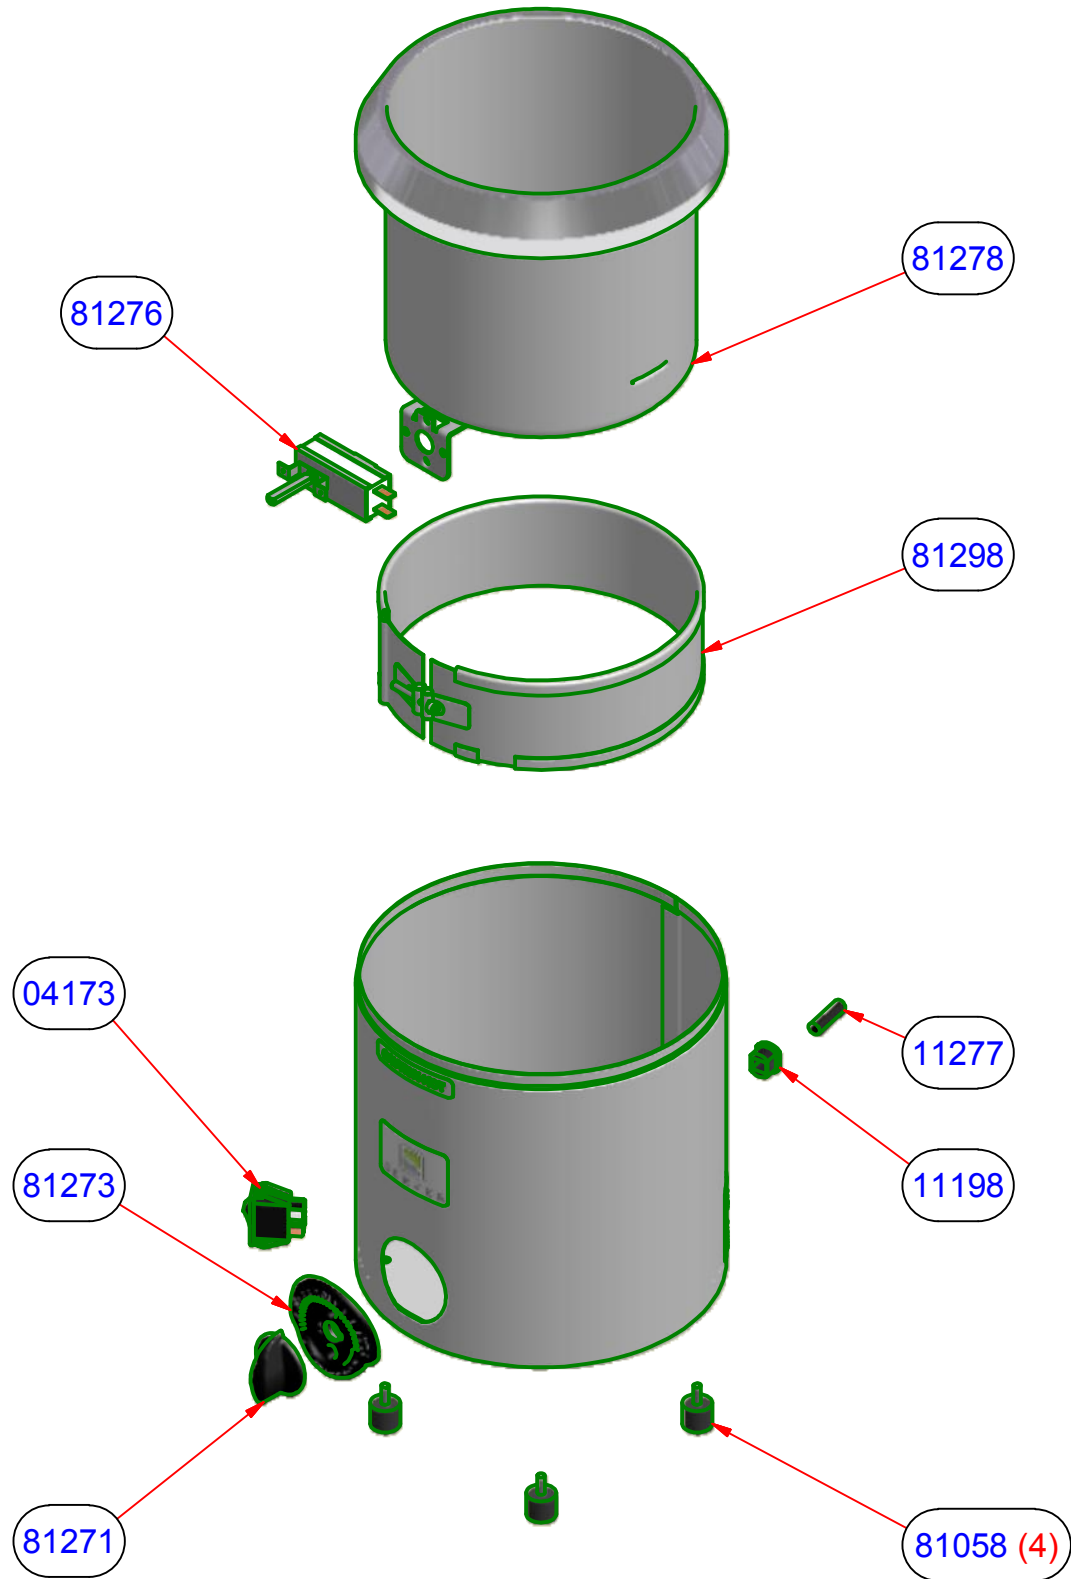

SERIES 12L

SERIES PRIOR TO 12L

APPD BY		MATERIAL:	
CKD BY		TOLERANCES UNLESS OTHERWISE SPECIFIED	#
DRAWN BY	DCK	FRAC ±1/64 DEC .00=±.01 .000=±.005 ANG ±1°	§
DATE	09/16/88	Server Products, Inc RICHFIELD, WI 53076 USA 800-558-8722	
SCALE	FULL	PART NAME	SIZE DWG NO.
		BASE ONLY FOR FS-4 (230V)	B 80980