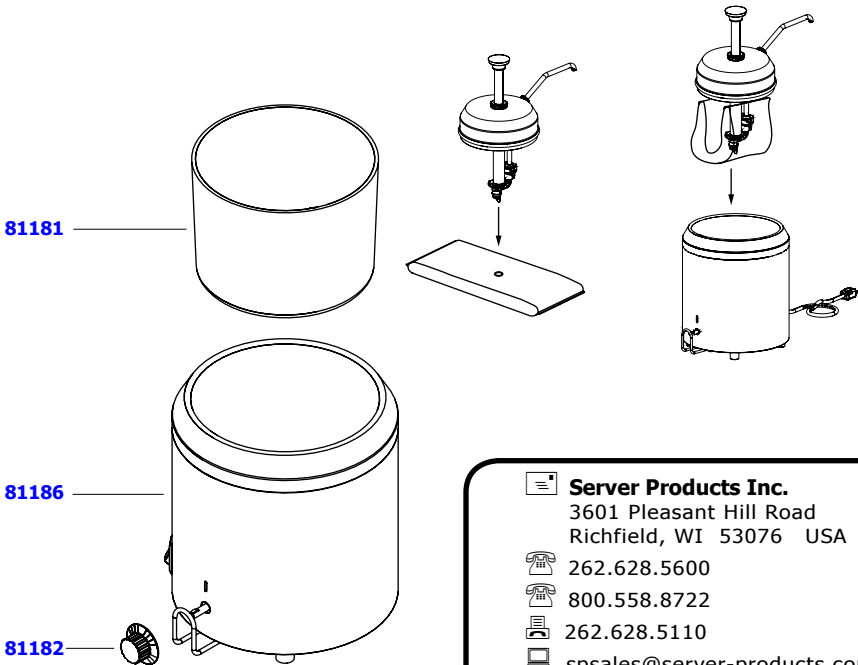

### BASE ONLY FOR FS/FSP EXPRESS CONNECTION 81186

**THIS BASE IS FOR A 48 OZ (1.4 L) CRYOVAC POUCH WITH FITMENT. THIS ELIMINATES NEED OF A WATER BATH, WHILE MAINTAINING A CONSISTENT PRODUCT TEMPERATURE.**

### TO INSTALL PRODUCT

PRESS PUMP CONNECTOR DOWN TO PIERCE THROUGH FILM IN POUCH FITMENT CIRCLE.

PUMP CONNECTOR WILL "SNAP" SECURELY ONTO FITMENT.

INSTALL PUMP AND PRODUCT POUCH COMBINATION INTO POUCH SUPPORT IN BASE AS SHOWN.