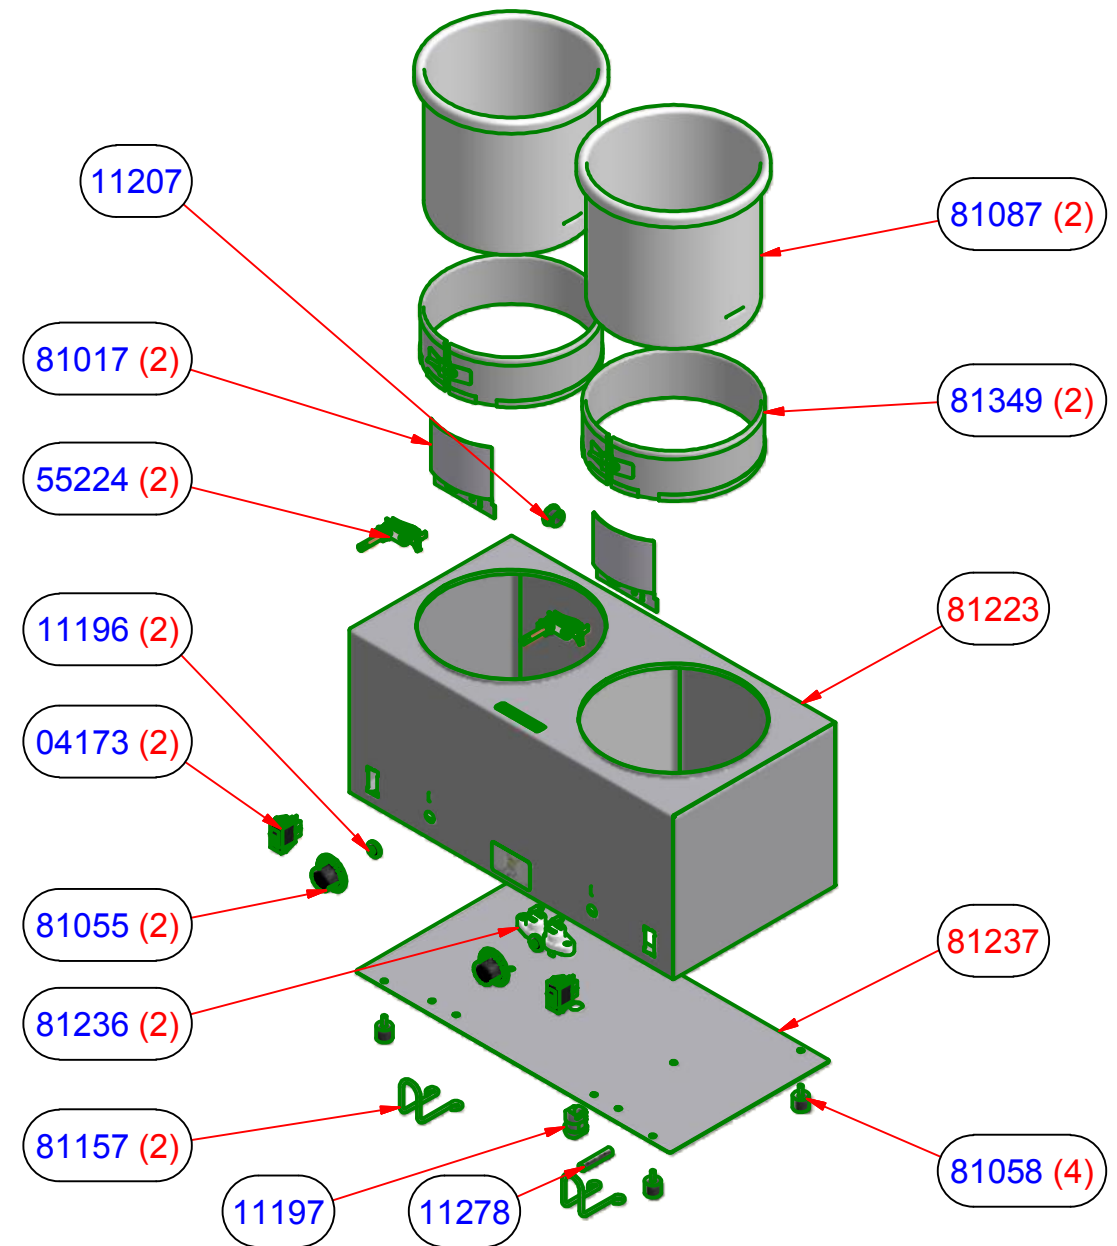

SERIES 13C

SERIES PRIOR TO 13C

APPD BY		MATERIAL:	
CKD BY		TOLERANCES UNLESS OTHERWISE SPECIFIED	#
DRAWN BY	DCK	FRAC ±1/64 DEC .00=±.01 .000=±.005 ANG ±1°	§
DATE	05/19/87	Server Products, Inc	
SCALE	FULL	RICHFIELD, WI 53076 USA 800-558-8722	
		PART NAME	SIZE DWG NO.
		BASE ONLY FOR TWIN FS/FSP (230V)	B 81270