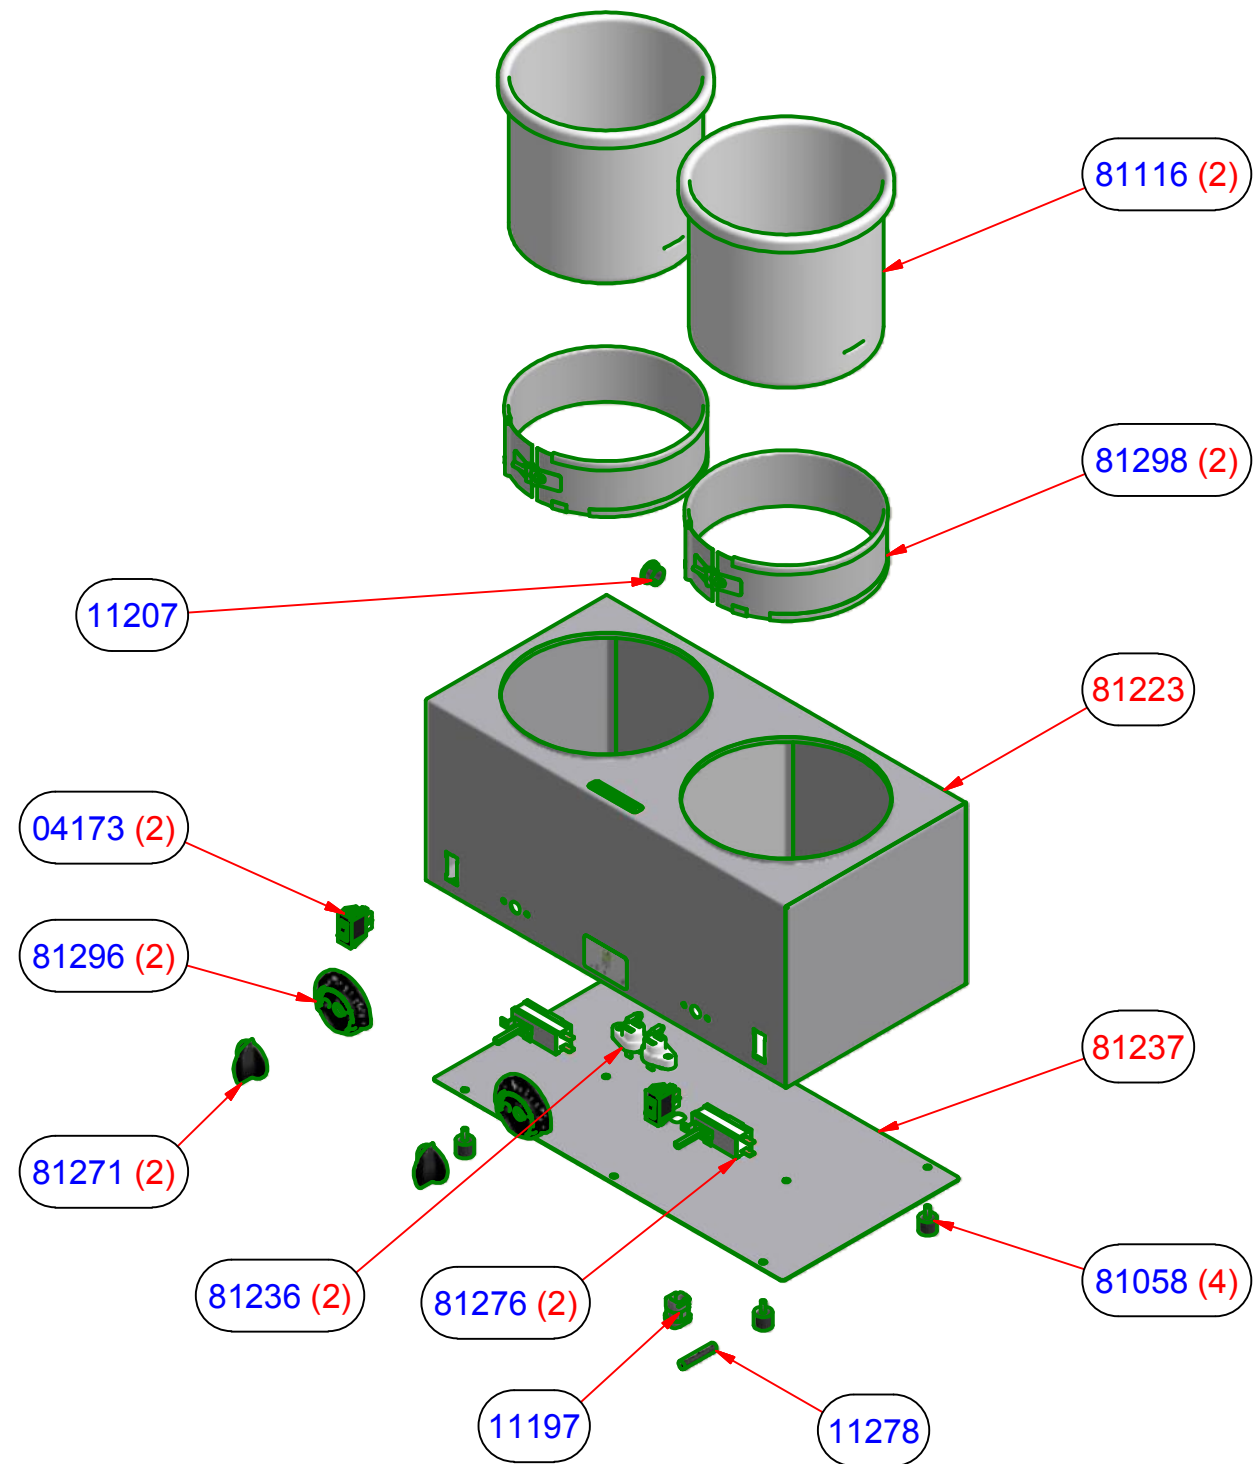

SERIES 13C

SERIES PRIOR TO 13C

APPD BY		MATERIAL:	
CKD BY		TOLERANCES UNLESS OTHERWISE SPECIFIED	#
DRAWN BY	DCK	FRAC ±1/64 DEC .00=±.01 .000=±.005 ANG ±1°	§
DATE	05/19/87	Server Products, Inc	
SCALE	FULL	RICHFIELD, WI 53076 USA 800-558-8722	
		PART NAME	SIZE DWG NO.
		BASE ONLY FOR TWIN FS/FSP (230V)	B 81270