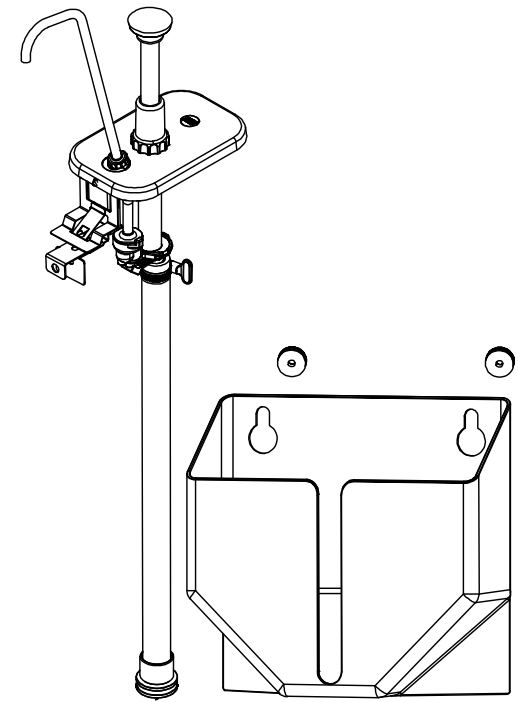

**SERVER**

**Server Products, Inc.**  
3601 Pleasant Hill Road PO Box 98  
Richfield WI 53076 USA  
Direct | 262.628.5600 Toll Free | 800.558.8722  
www.server-products.com

Model Name **REMOTE PUMP SGL, 42" CRY, COUNTER**

Model Number **85781**

Dwg. Date  
05/28/13

PART	QTY	DESCRIPTION
<b>82526</b>	<b>1</b>	<b>BRUSH, 21"</b>
<b>82843</b>	<b>1</b>	<b>HOSE ASSEMBLY 42" CRYOVAC</b>
<b>85204</b>	<b>1</b>	<b>SUPPORT, POUCH</b>
<b>85205</b>	<b>2</b>	<b>SPOOL</b>
<b>85206</b>	<b>1</b>	<b>BRUSH, 52"</b>
<b>85791</b>	<b>1</b>	<b>REMOTE BRACKET-COUNTERTOP</b>
<b>85877</b>	<b>1</b>	<b>CLAMP, TURN-KEY</b>
<b>85951</b>	<b>1</b>	<b>CP REMOTE PUMPING, TALL, SHORT CYL</b>