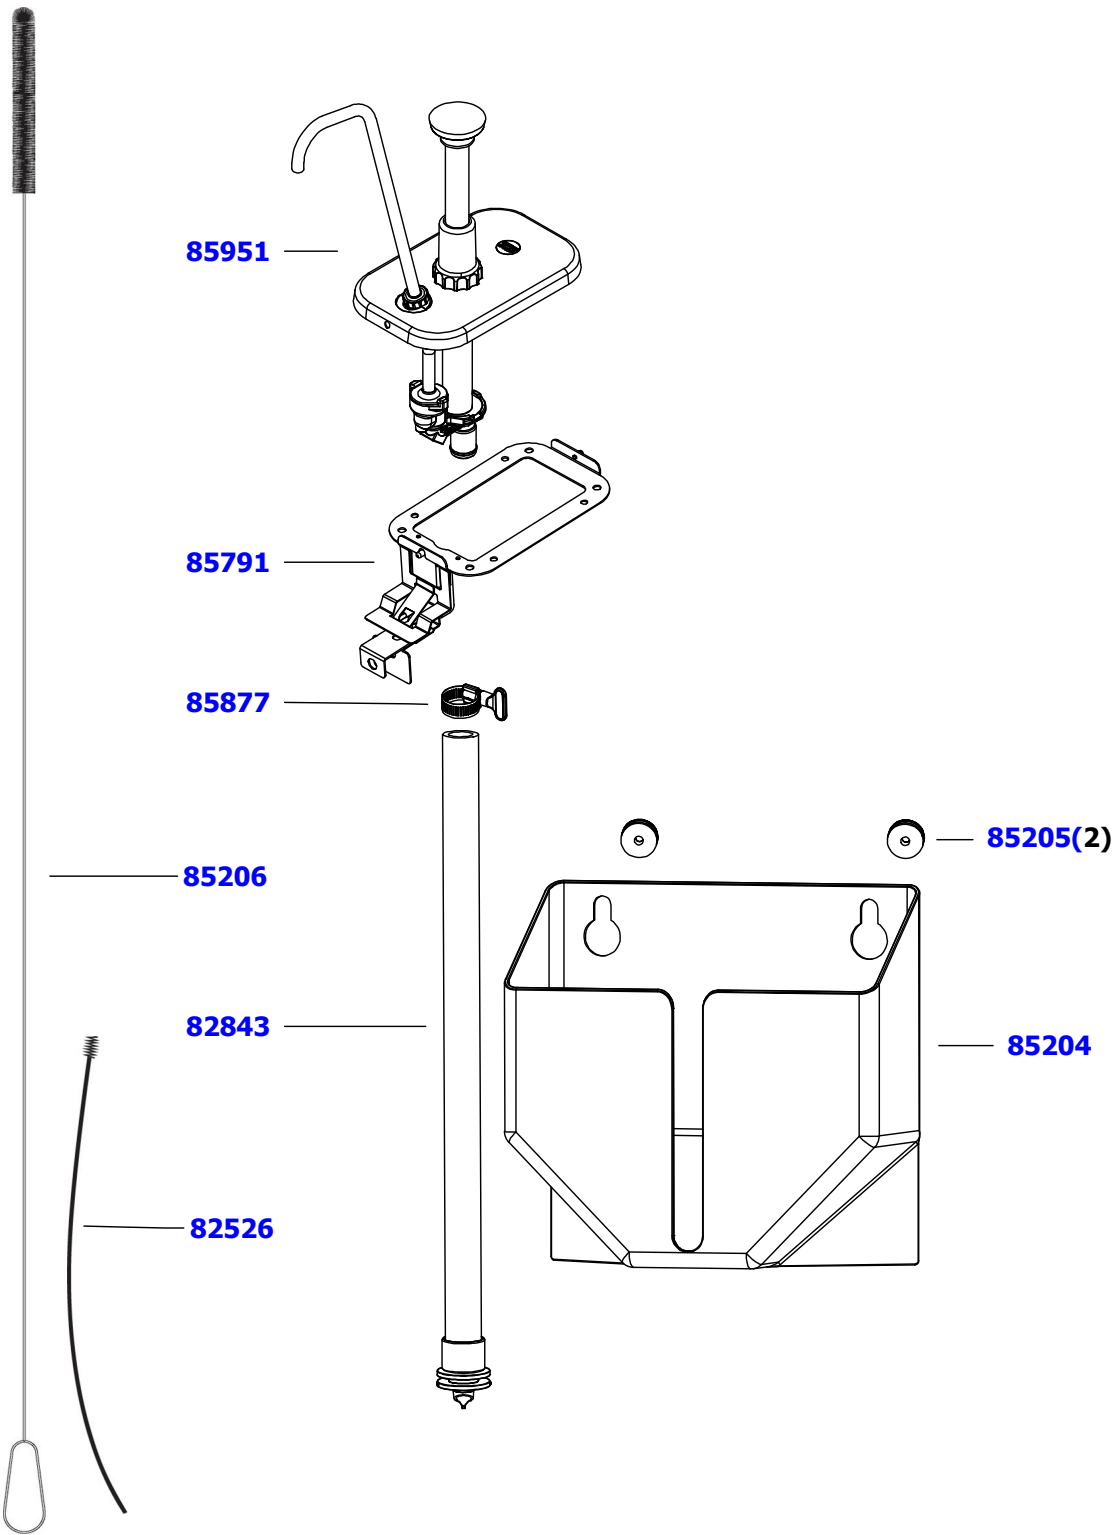

**SERVER**

**Server Products, Inc.**  
3601 Pleasant Hill Road PO Box 98  
Richfield WI 53076 USA  
Direct | 262.628.5600 Toll Free | 800.558.8722  
www.server-products.com

Model Name **REMOTE PUMP SGL, 42" CRY, COUNTER**

Model Number **85781**

Dwg. Date  
05/28/13

PART	QTY	DESCRIPTION
<b>82526</b>	<b>1</b>	<b>BRUSH, 21"</b>
<b>82843</b>	<b>1</b>	<b>HOSE ASSEMBLY 42" CRYOVAC</b>
<b>85204</b>	<b>1</b>	<b>SUPPORT, POUCH</b>
<b>85205</b>	<b>2</b>	<b>SPOOL</b>
<b>85206</b>	<b>1</b>	<b>BRUSH, 52"</b>
<b>85791</b>	<b>1</b>	<b>REMOTE BRACKET-COUNTERTOP</b>
<b>85877</b>	<b>1</b>	<b>CLAMP, TURN-KEY</b>
<b>85951</b>	<b>1</b>	<b>CP REMOTE PUMPING, TALL, SHORT CYL</b>