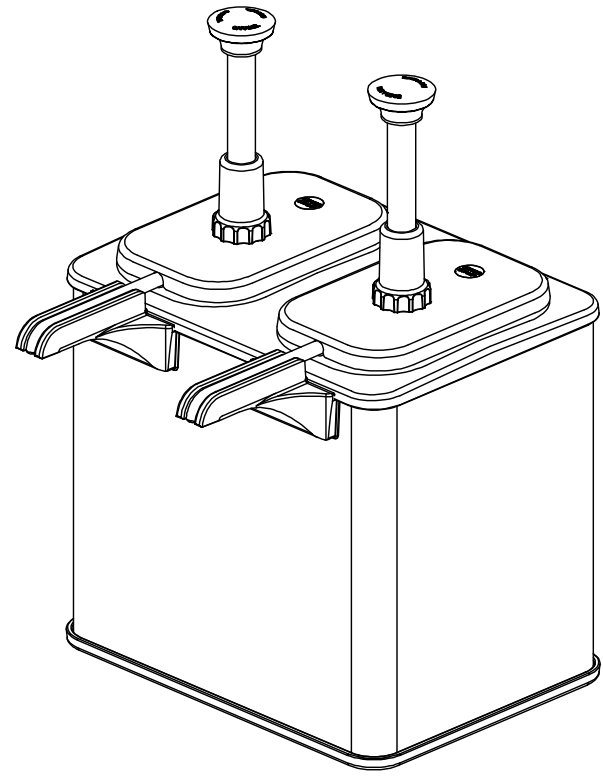

SERVER

Server Products, Inc.
3601 Pleasant Hill Road PO Box 98
Richfield WI 53076 USA
Direct | 262.628.5600 Toll Free | 800.558.8722
www.server-products.com

Model Name **EZ TOPPER, TALL, DOUBLE**

Model Number **85899**

Dwg. Date
03/26/14

PART	QTY	DESCRIPTION
85898	1	BASE ONLY FOR EZ TOPPER, TALL, DBL
83117	1	FOUNTAIN PUMP EZT, CARAMEL
83118	1	FOUNTAIN PUMP EZT, HOT FUDGE
85819	2	SUPPORT, POUCH