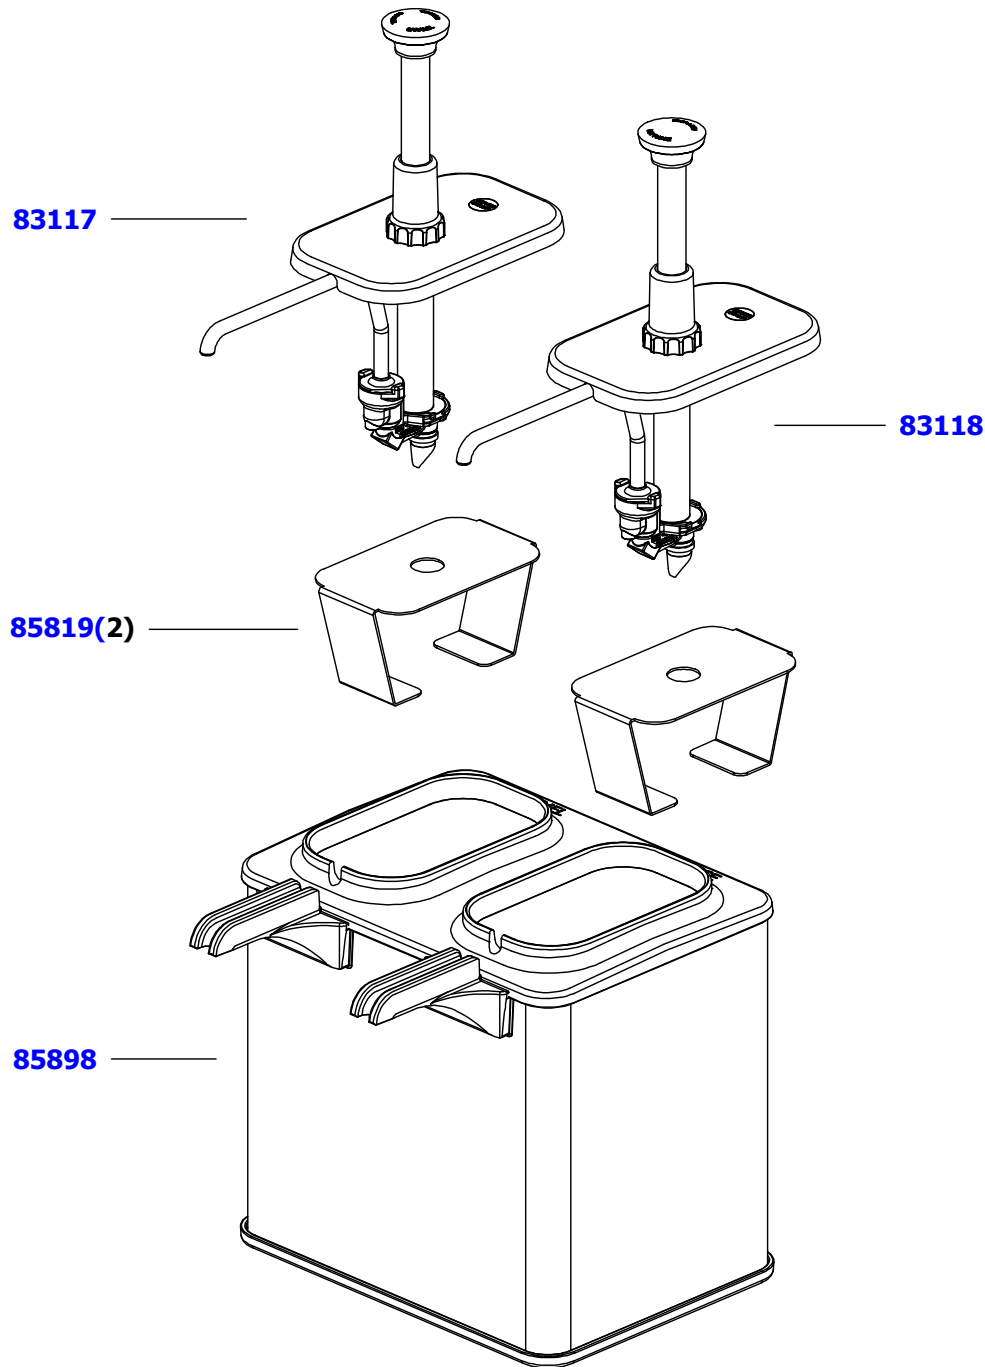

SERVER

Server Products, Inc.
3601 Pleasant Hill Road PO Box 98
Richfield WI 53076 USA
Direct | 262.628.5600 Toll Free | 800.558.8722
www.server-products.com

Model Name **EZ TOPPER, TALL, DOUBLE**

Model Number **85899**

Dwg. Date
03/26/14

PART	QTY	DESCRIPTION
85898	1	BASE ONLY FOR EZ TOPPER, TALL, DBL
83117	1	FOUNTAIN PUMP EZT, CARAMEL
83118	1	FOUNTAIN PUMP EZT, HOT FUDGE
85819	2	SUPPORT, POUCH