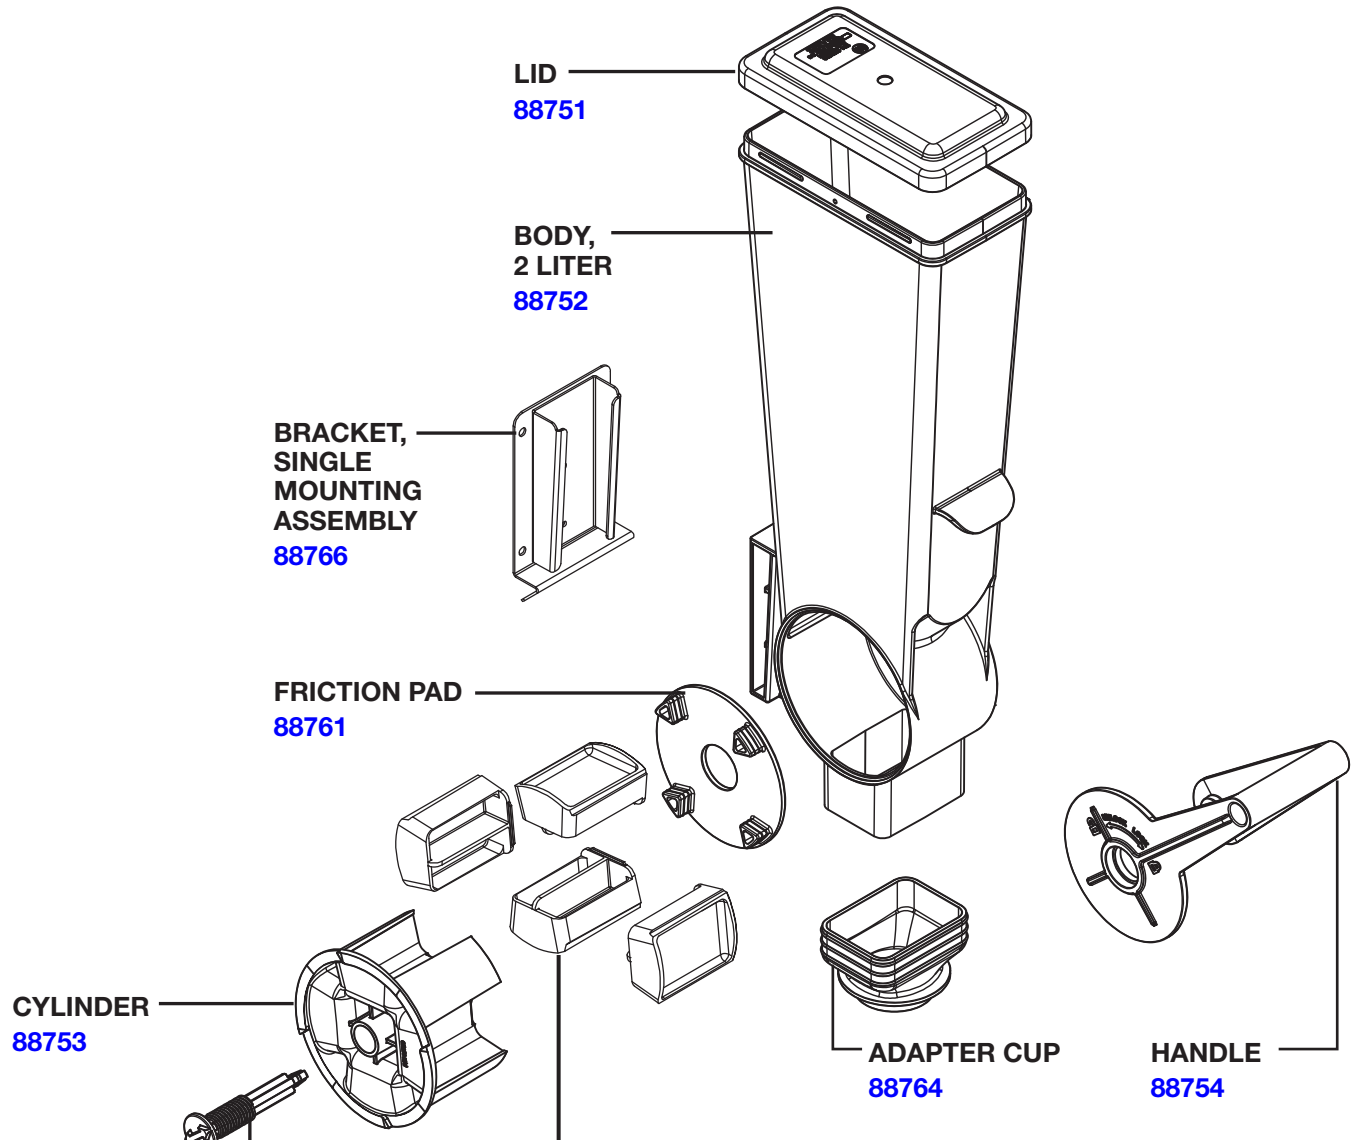

S E R V E R

Server Products Inc.
3601 Pleasant Hill Road
Richfield, WI 53076 USA

262.628.5600 | 800.558.8722

SPSALES@SERVER-PRODUCTS.COM

88750

SlimLine DFD-2L, Single w/Bracket

Complete View
for Reference

PORTION TRAYS

4-PACK	COLOR	PORTION
88795	White	0.50 fl oz
88796	Blue	0.75 fl oz
88799	Green	1.0 fl oz
88797	Pink	1.5 fl oz