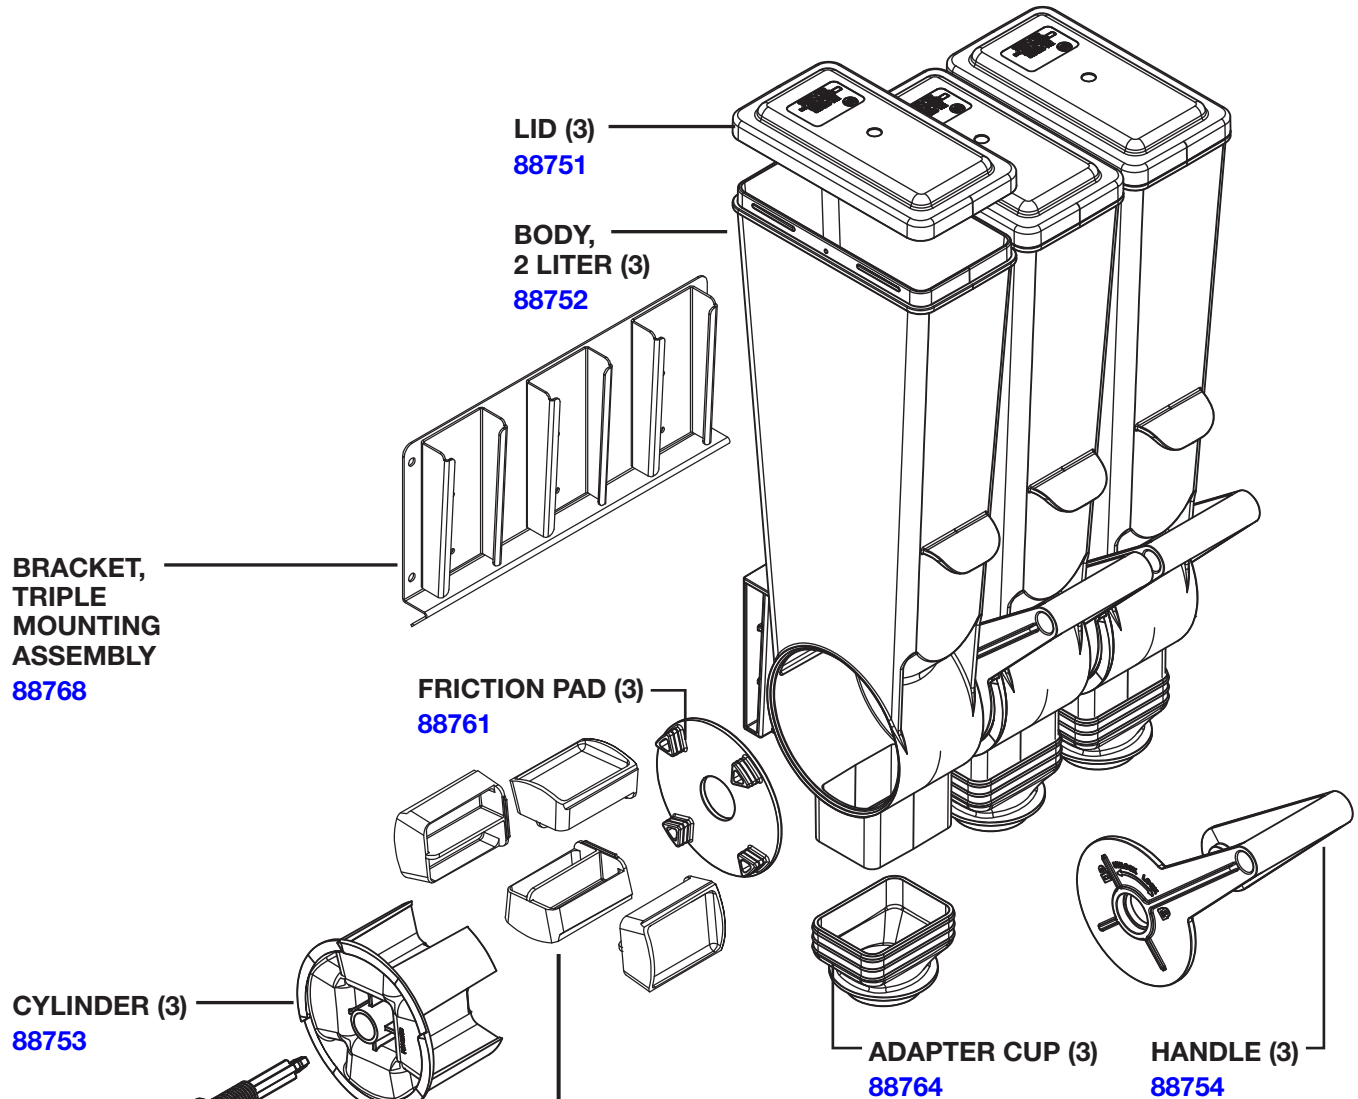

## SlimLine DFD-2L, Triple w/Bracket

Complete View  
for Reference

PORTION TRAYS (3) EA. PACK		
4-PACK	COLOR	PORTION
88795	White	0.50 fl oz
88796	Blue	0.75 fl oz
88799	Green	1.0 fl oz
88797	Pink	1.5 fl oz