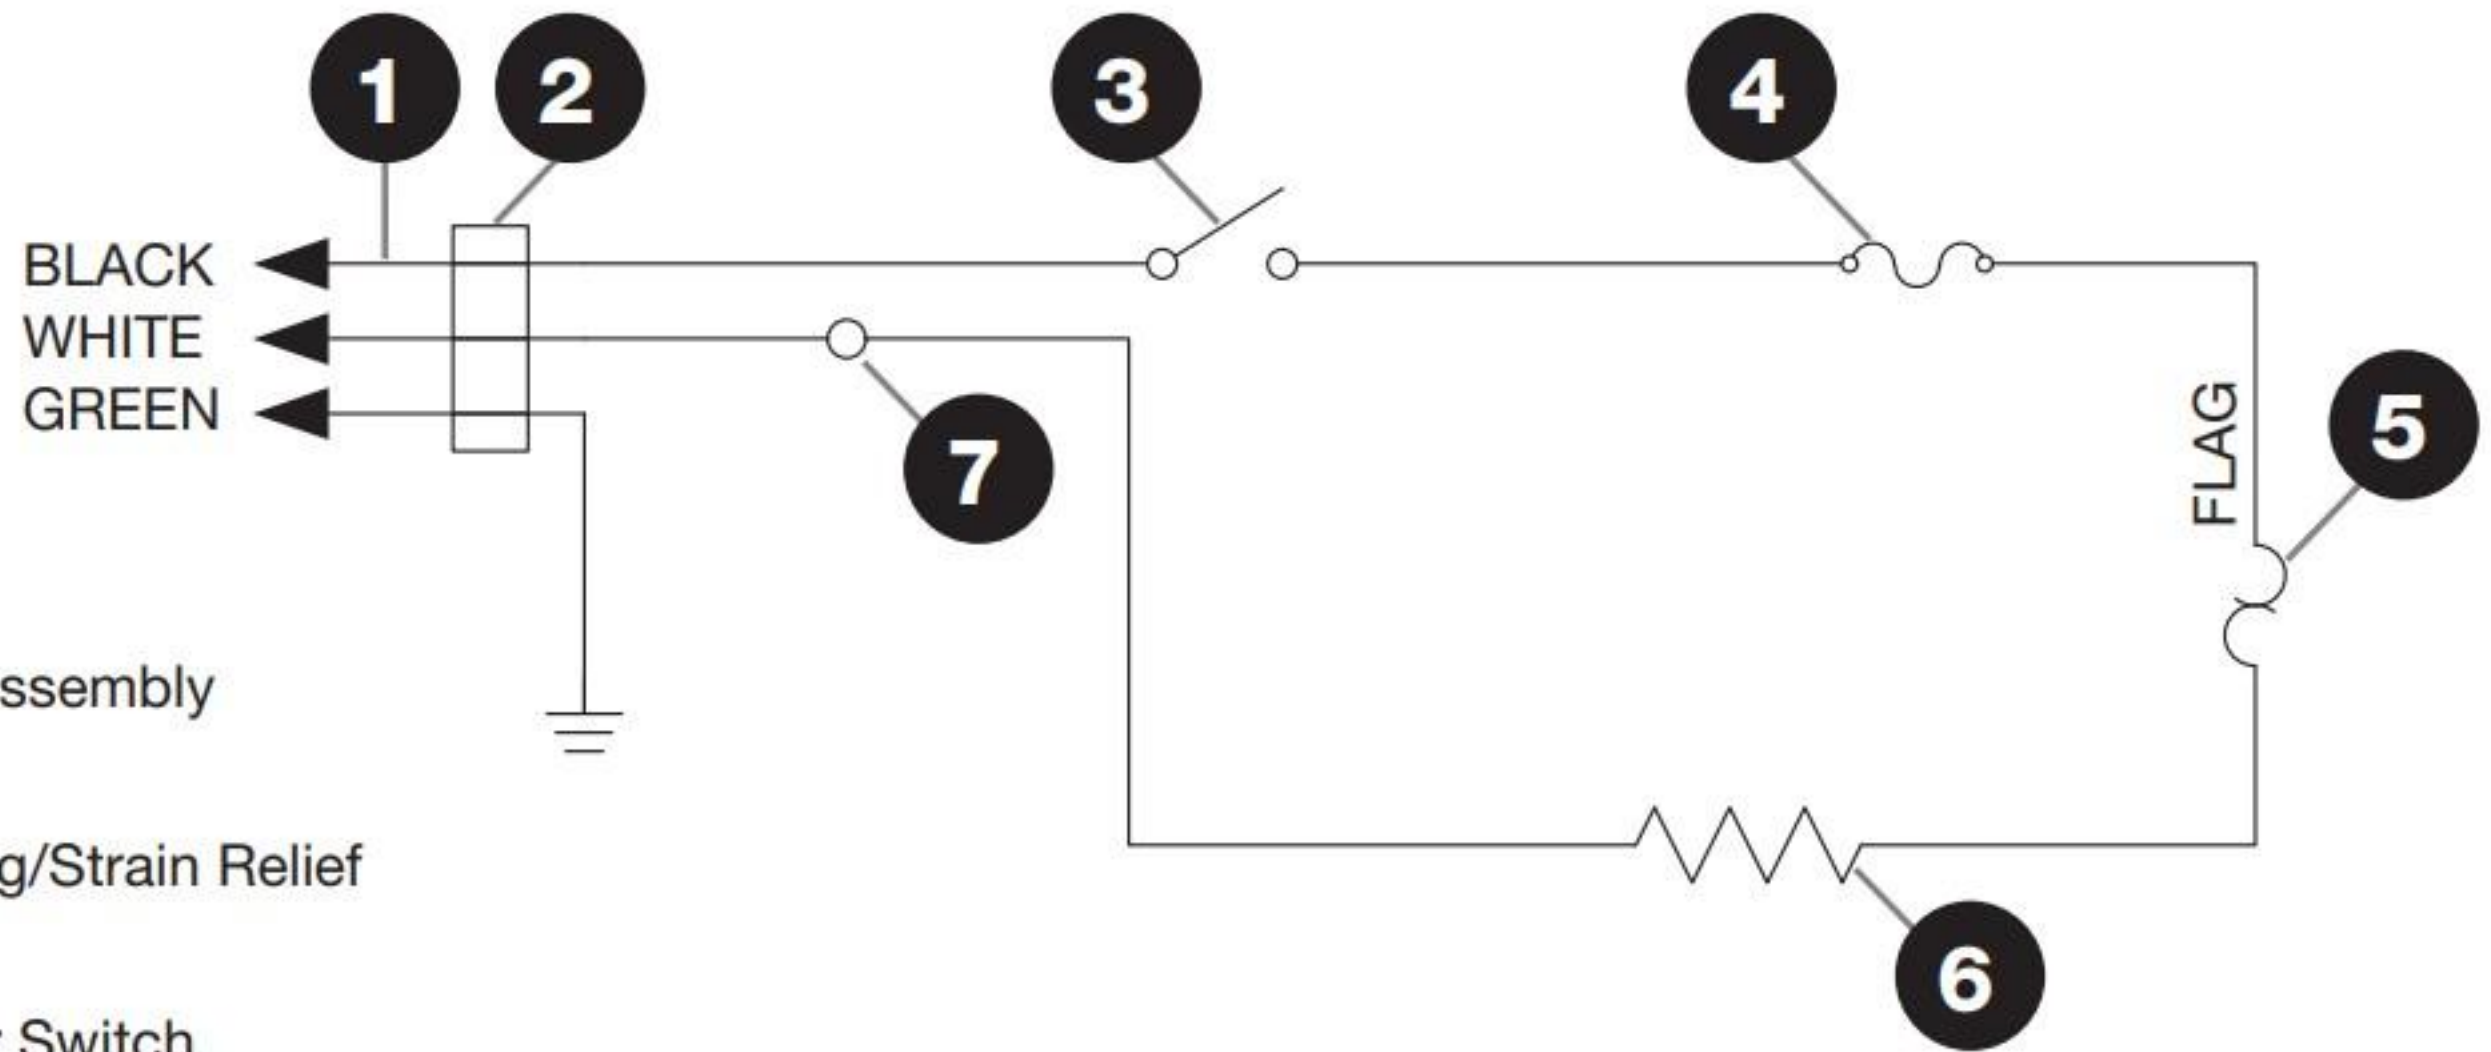

# UNIT 81000 | 120V | USA

- 1** Cord Assembly
- 2** Bushing/Strain Relief
- 3** Rocker Switch
- 4** Thermal Cutout
- 5** Thermostat
- 6** 500W Heating Element
- 7** Wire Nut

# UNIT 81010 | 230V | CONT. EUROPE, AU, UK

- 1** Cord Assembly
- 2** Bushing/Strain Relief
- 3** Rocker Switch
- 4** 9" Wire Assembly
- 5** Thermostat
- 6** 500W Heating Element