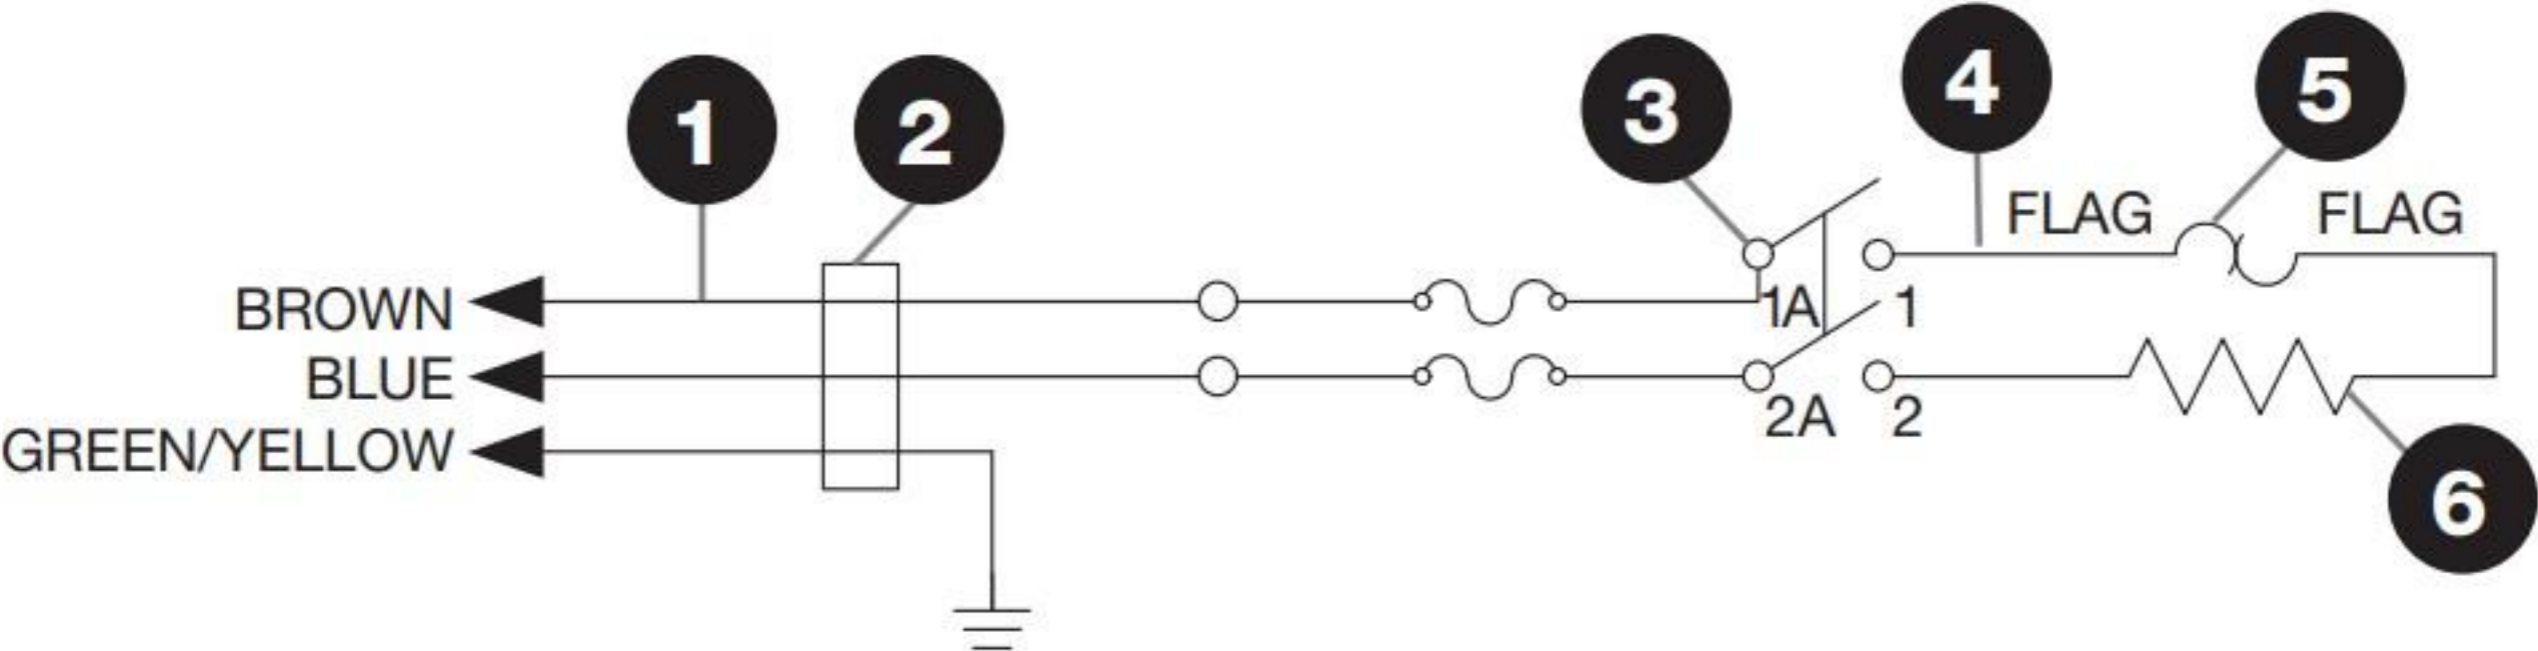

# UNIT 81000 | 120V | USA

- 1** Cord Assembly
- 2** Bushing/Strain Relief
- 3** Rocker Switch
- 4** Thermal Cutout
- 5** Thermostat
- 6** 500W Heating Element
- 7** Wire Nut

# UNIT 81010 | 230V | CONT. EUROPE, AU, UK

- 1** Cord Assembly
- 2** Bushing/Strain Relief
- 3** Rocker Switch
- 4** 9" Wire Assembly
- 5** Thermostat
- 6** 500W Heating Element